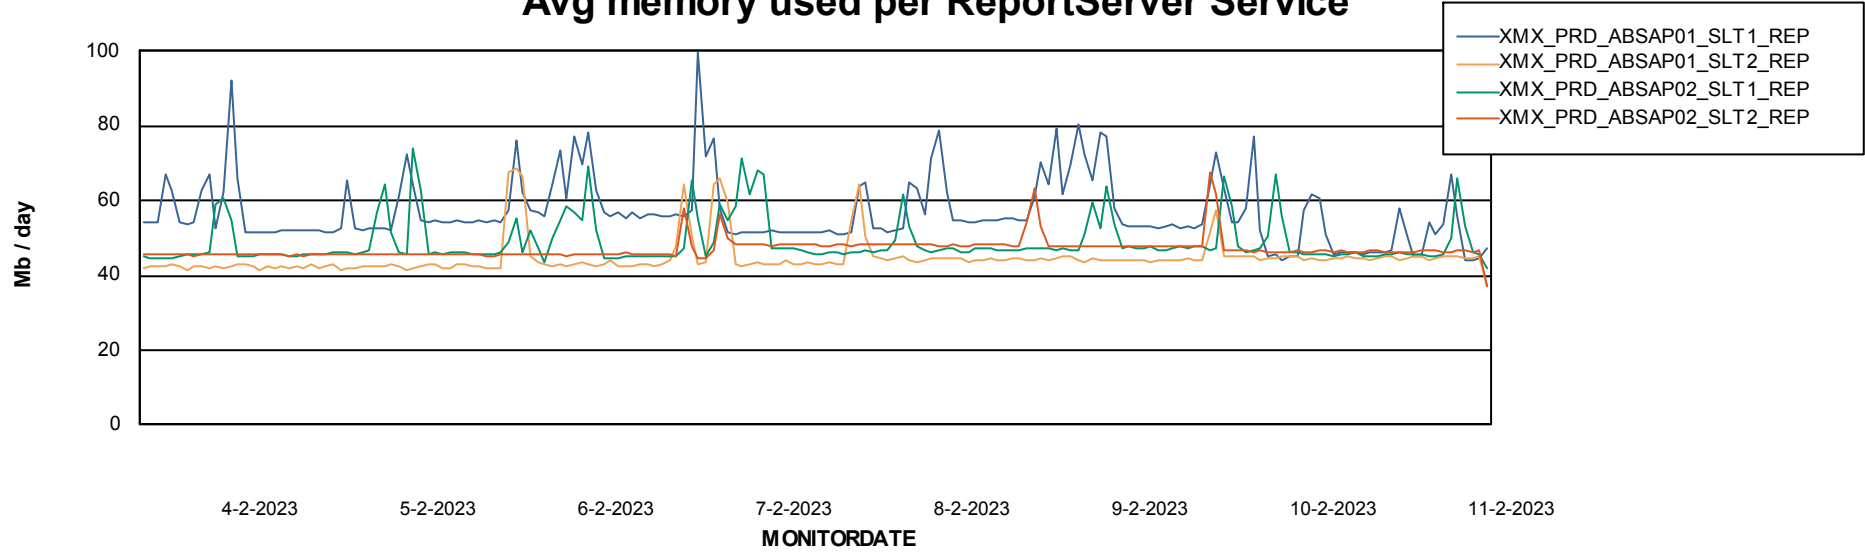

Weekly SLA Customer Report

Customer XMX Production (24/7)
Database ID 146

Standby Database Health XMX Production (24/7)

Recovery lag for last 7 days

Weekly SLA Customer Report

Customer XMX Production (24/7)
Database ID 146

ABSSolute Application Server Services

Avg memory used per ABS Server Service

Avg users per day per ABS server

Weekly SLA Customer Report

Customer XMX Production (24/7)
Database ID 146

ABSSolute Application ReportServer Services

Avg memory used per ReportServer Service

Weekly SLA Customer Report

Customer XMX Production (24/7)
Database ID 146

ABSSolute Web Component Services

Avg memory used per ABS Web component

Weekly SLA Customer Report