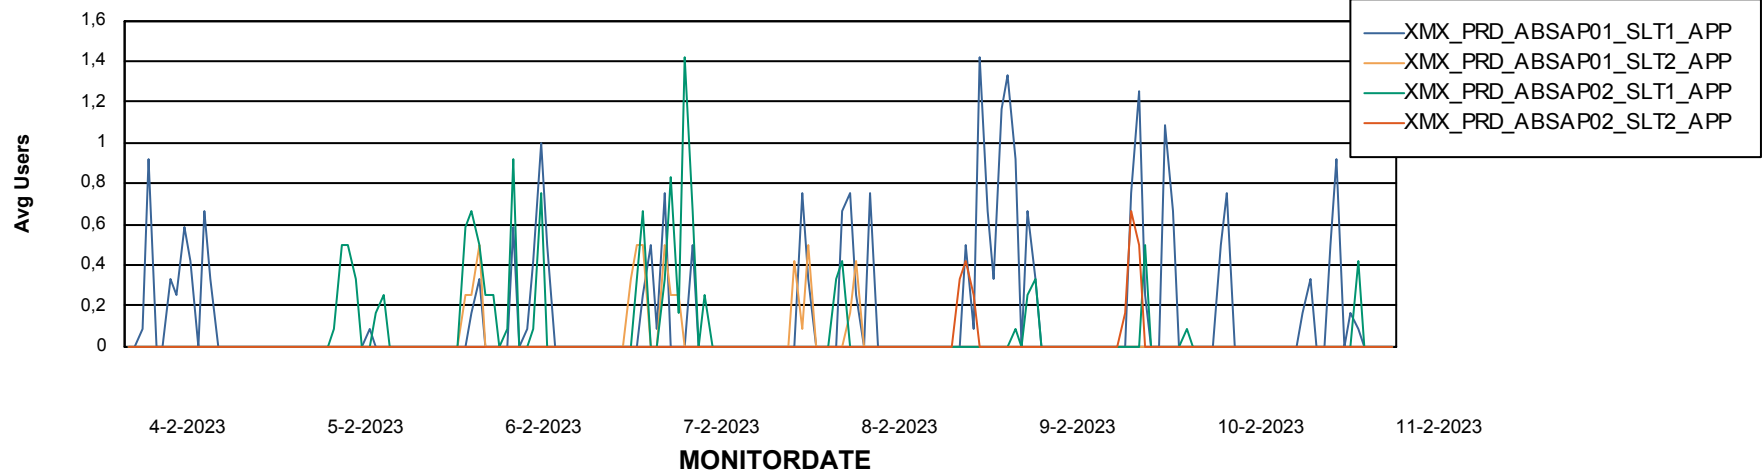

Weekly SLA Customer Report

Customer XMX Production (24/7)
Database ID 146

Standby Database Health XMX Production (24/7)

Recovery lag for last 7 days

Weekly SLA Customer Report

Customer XMX Production (24/7)
Database ID 146

ABSSolute Application Server Services

Avg memory used per ABS Server Service

Avg users per day per ABS server

Weekly SLA Customer Report

Customer XMX Production (24/7)
Database ID 146

ABSSolute Application ReportServer Services