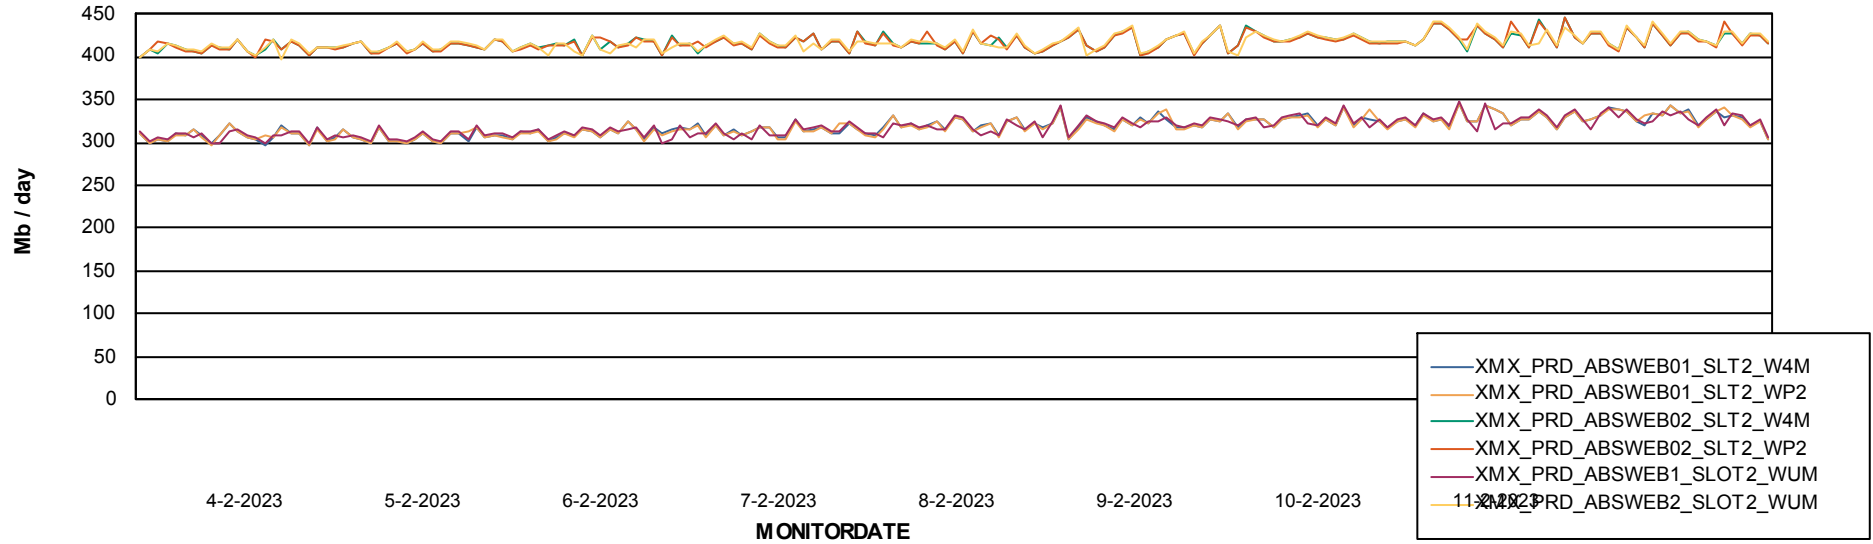

Avg memory used per ReportServer Service

Weekly SLA Customer Report

Customer XMX Production (24/7)
Database ID 146

ABSSolute Web Component Services

Avg memory used per ABS Web component

Weekly SLA Customer Report