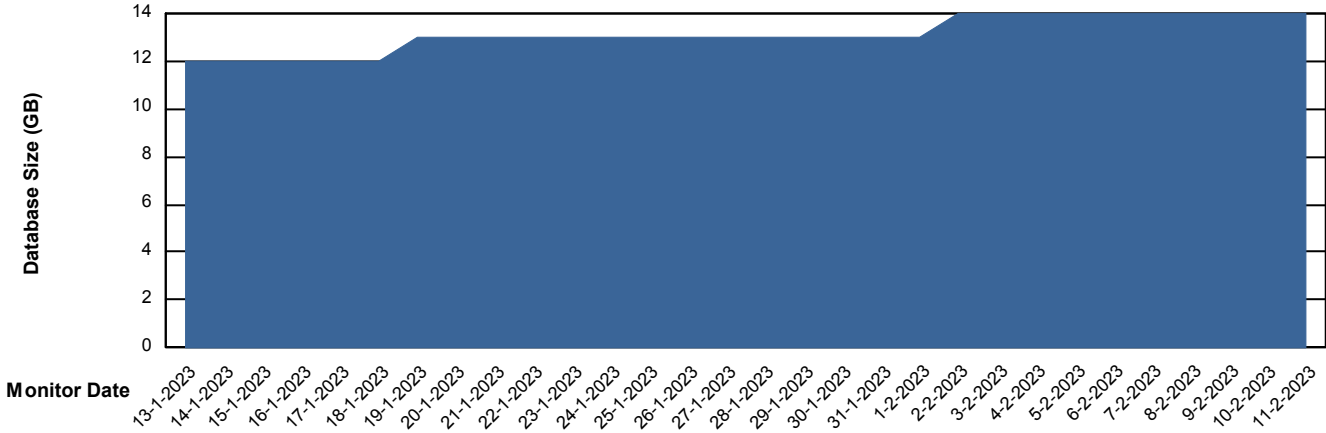

Weekly SLA Customer Report

Customer XMX Production (24/7)
Database ID 146

Database Performance XMX_PROD_ABSDB01_PRDB

Weekly SLA Customer Report

Customer XMX Production (24/7)
Database ID 146

Database Performance XMX_PROD_ABSDB02_SBDB

DB Processes Max 4
DB Processes Max 1,000
DB Processes Max 0

Weekly SLA Customer Report

Customer XMX Production (24/7)
 Database ID 146

DATABASE SIZE XMX_PROD_ABSDB01_PRDB

Database growth over last month

Database Tablespace XMX_PROD_ABSDB01_PRDB