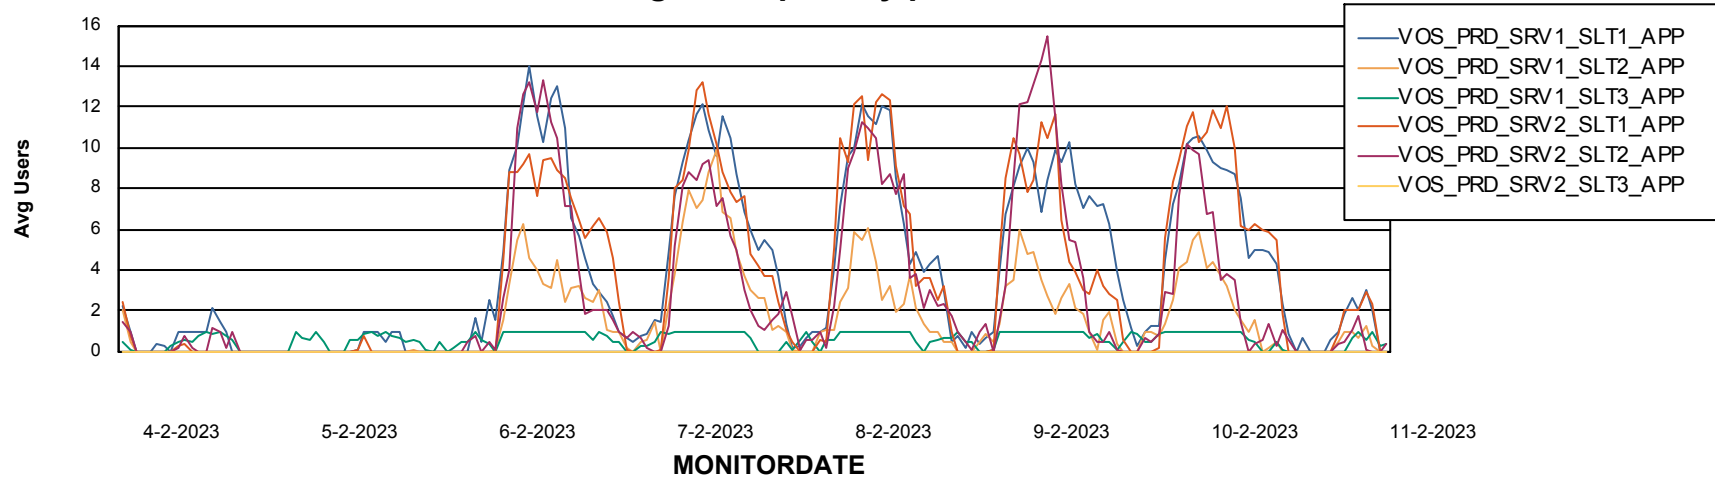

Avg users per day per ABS server