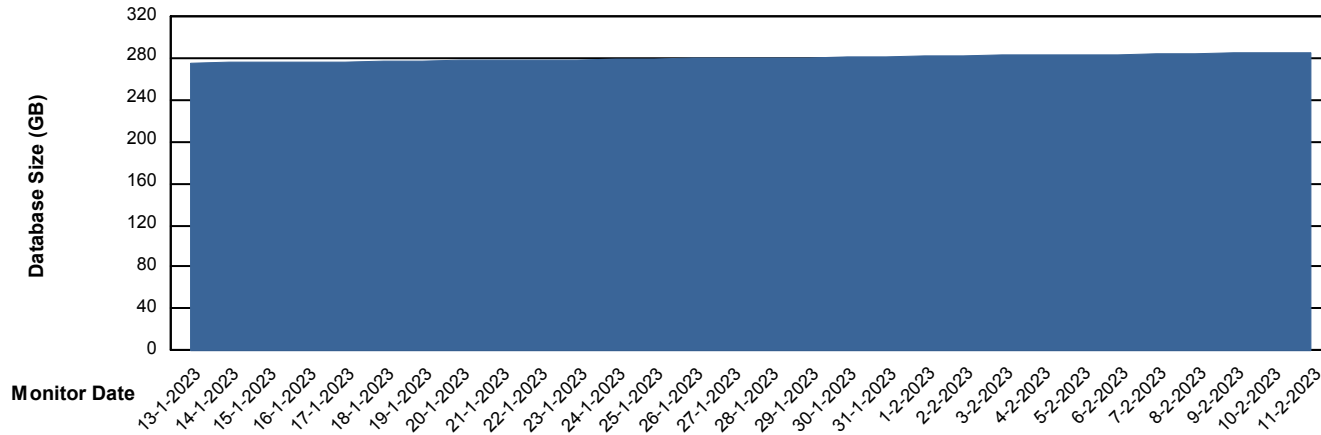

DATABASE SIZE VOSDB_Production

Database growth over last month