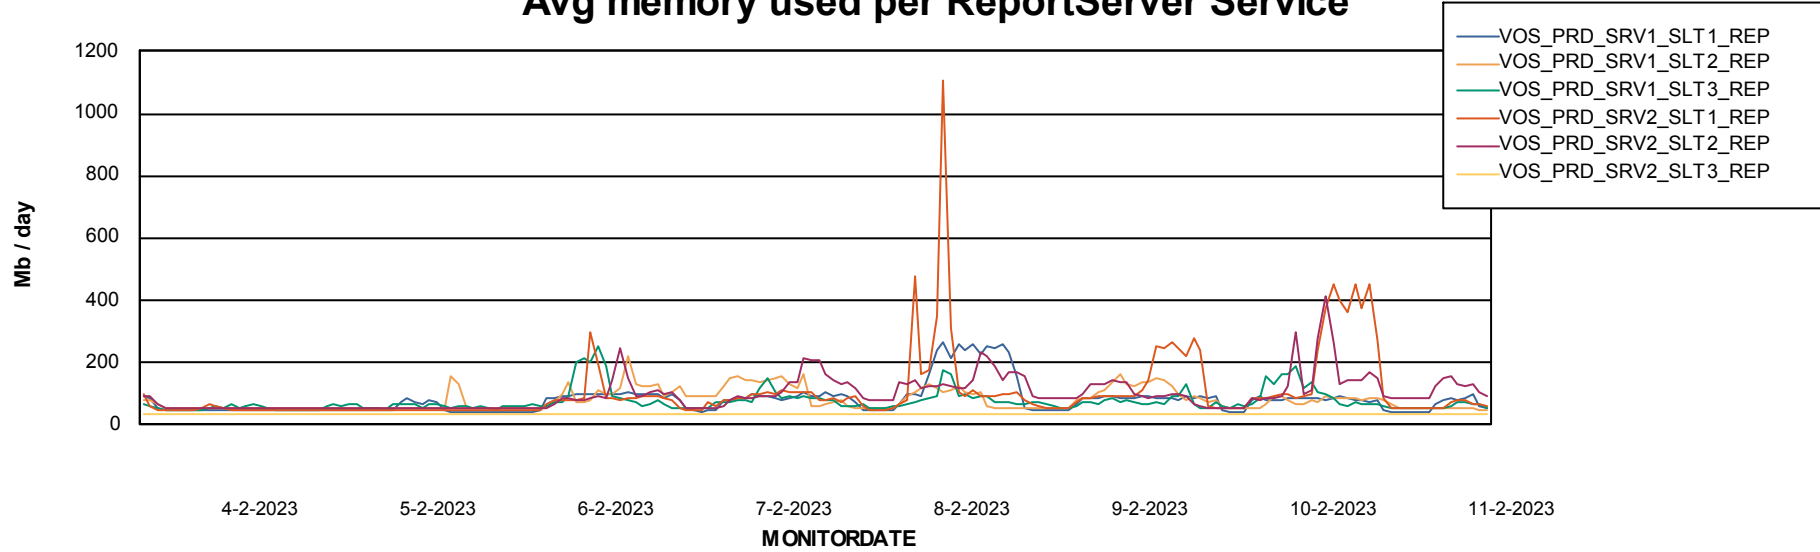

Avg users per day per ABS server

Weekly SLA Customer Report

Customer VOS_Production
Database ID 143

ABSSolute Application ReportServer Services

Avg memory used per ReportServer Service

Weekly SLA Customer Report