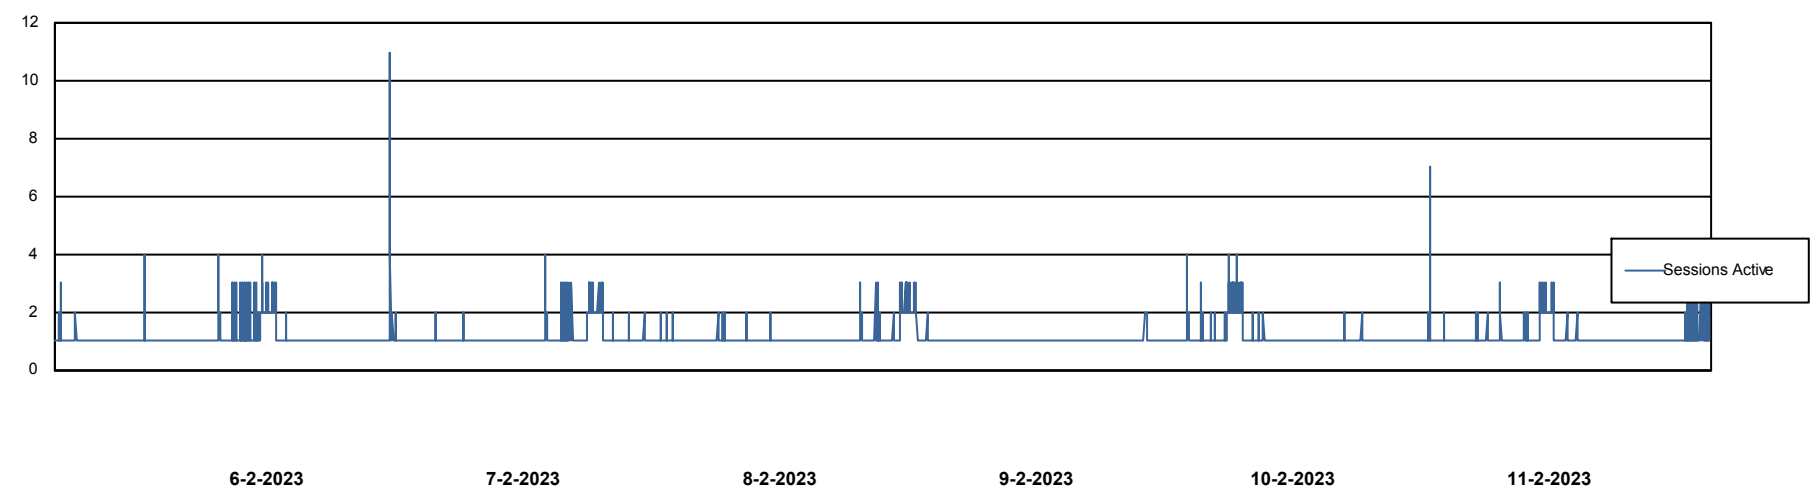

Database Performance VOSDB_BI