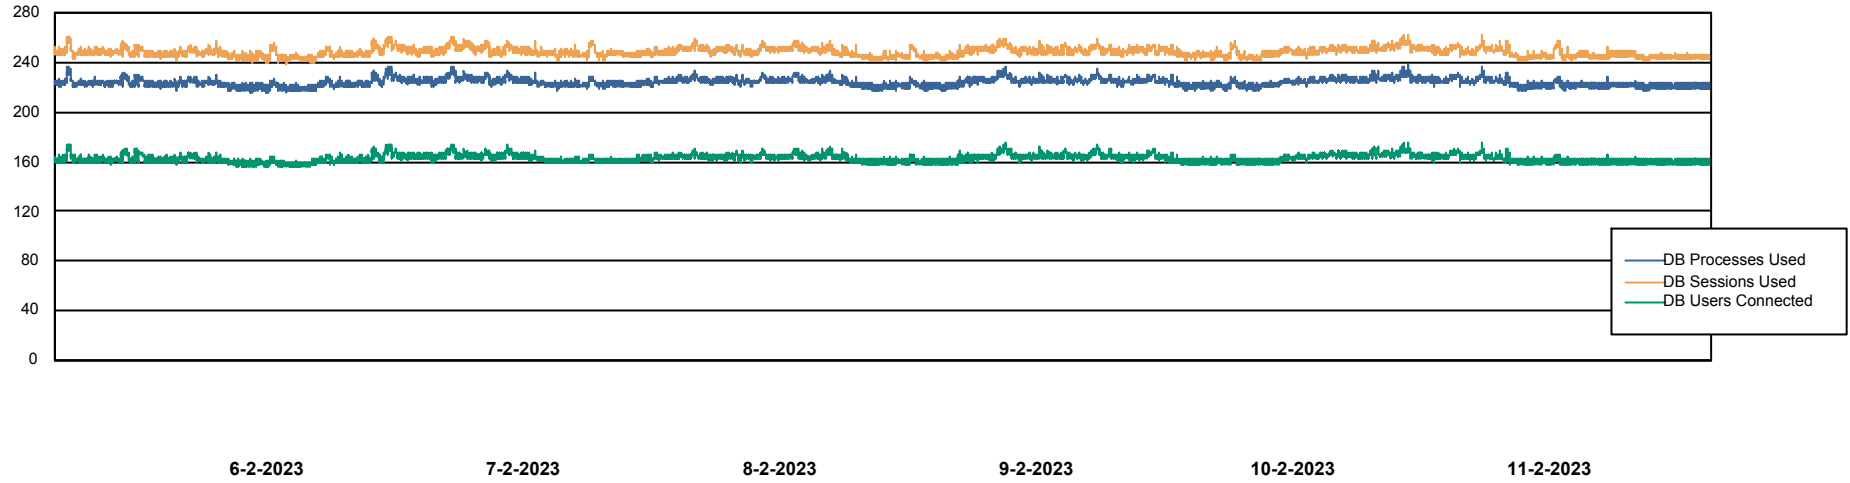

Weekly SLA Customer Report

Customer VOS_Production
Database ID 143

Database Performance VOSDB_BI

Weekly SLA Customer Report

Customer VOS_Production
Database ID 143

Database Performance VOSDB_Production

Weekly SLA Customer Report