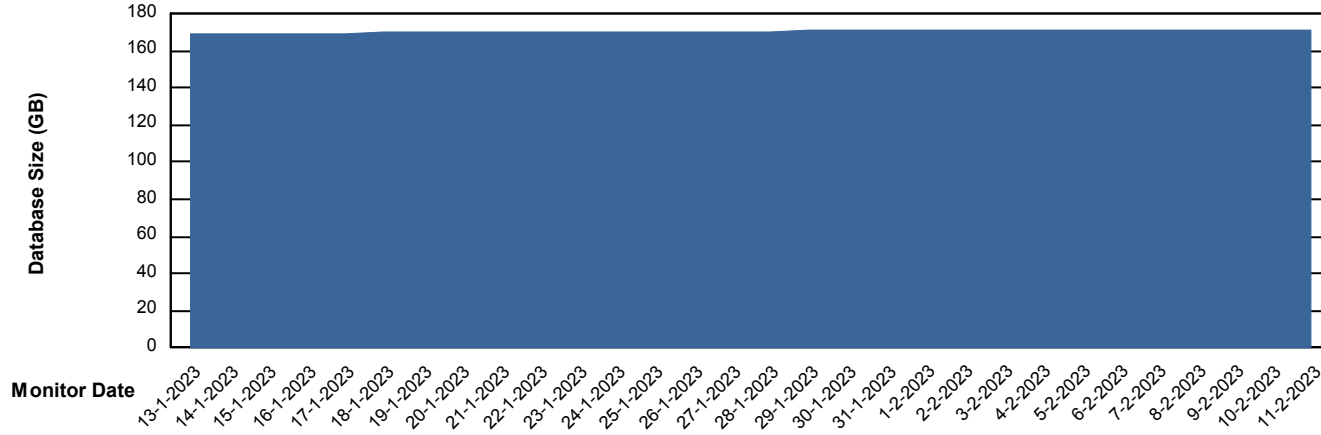

Customer VOS_Production
Database ID 143

Database Performance VOSDB_Standby

DB Processes Max 1,000

Weekly SLA Customer Report

Customer VOS_Production
Database ID 143

DATABASE SIZE VOSDB_BI

Database growth over last month