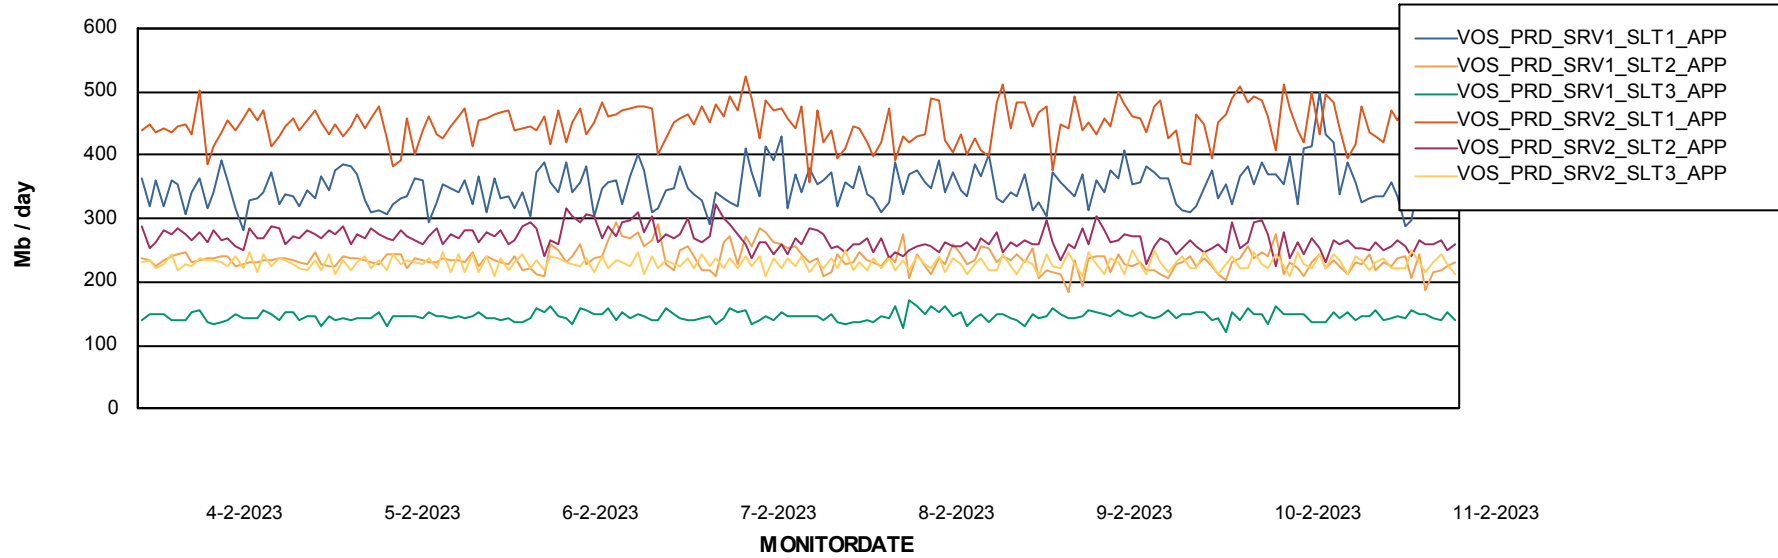

Standby Database Health VOS_Production

Recovery lag for last 7 days

Weekly SLA Customer Report

Customer VOS_Production
Database ID 143

ABSSolute Application Server Services

Avg memory used per ABS Server Service