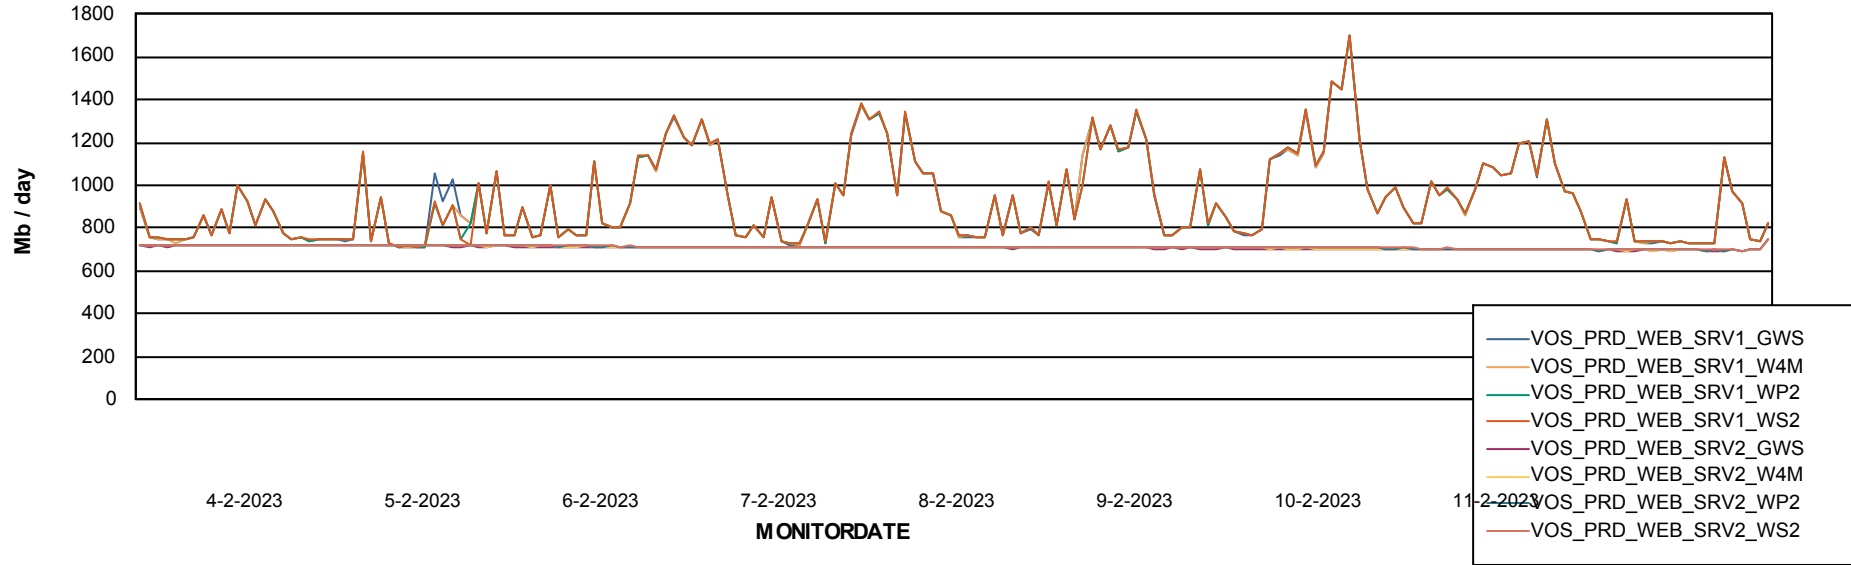

ABSSolute Web Component Services

Avg memory used per ABS Web component