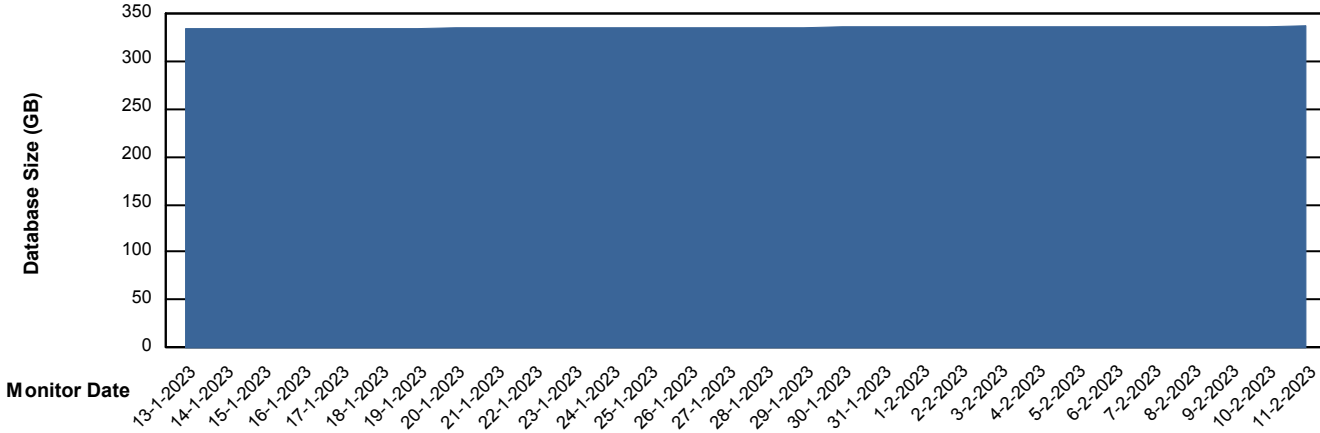

DATABASE SIZE VENDB_Production

Database growth over last month