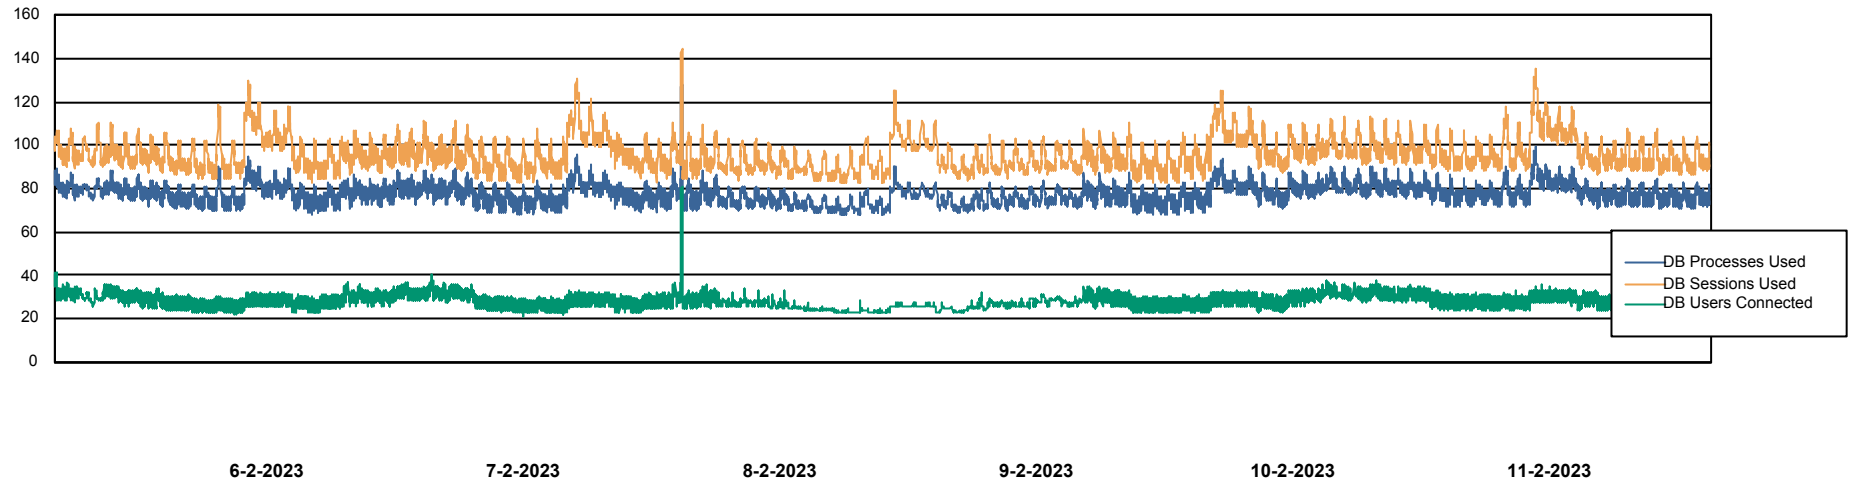

Weekly SLA Customer Report

Customer VEN_Production
 Database ID 35

Harddisk Usage VEN_PRD_VENABS08_BI

	Free disk space on C: (%)	Total disk space on C: (Gb)	Used disk space on C: (Gb)	Free disk space on D: (%)	Total disk space on D: (Gb)	Used disk space on D: (Gb)
11-2-2023	41	102	60	20	601	482
10-2-2023	41	102	60	20	601	481
9-2-2023	41	102	60	20	601	481
8-2-2023	41	102	60	20	601	481
7-2-2023	41	102	60	20	601	481
6-2-2023	41	102	60	20	601	481
5-2-2023	41	102	60	20	601	481

Weekly SLA Customer Report

Customer VEN_Production
Database ID 35

Database Performance VENDB_Production

Weekly SLA Customer Report

Customer VEN_Production
Database ID 35

Database Performance VENDB_Standby

DB Processes Max 300