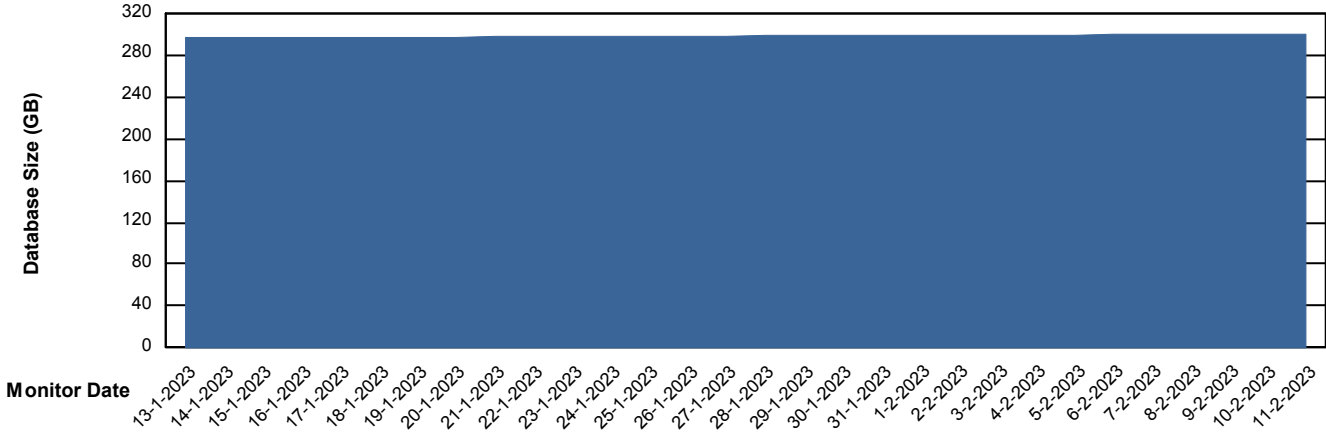

DATABASE SIZE STKDB_Production

Database growth over last month