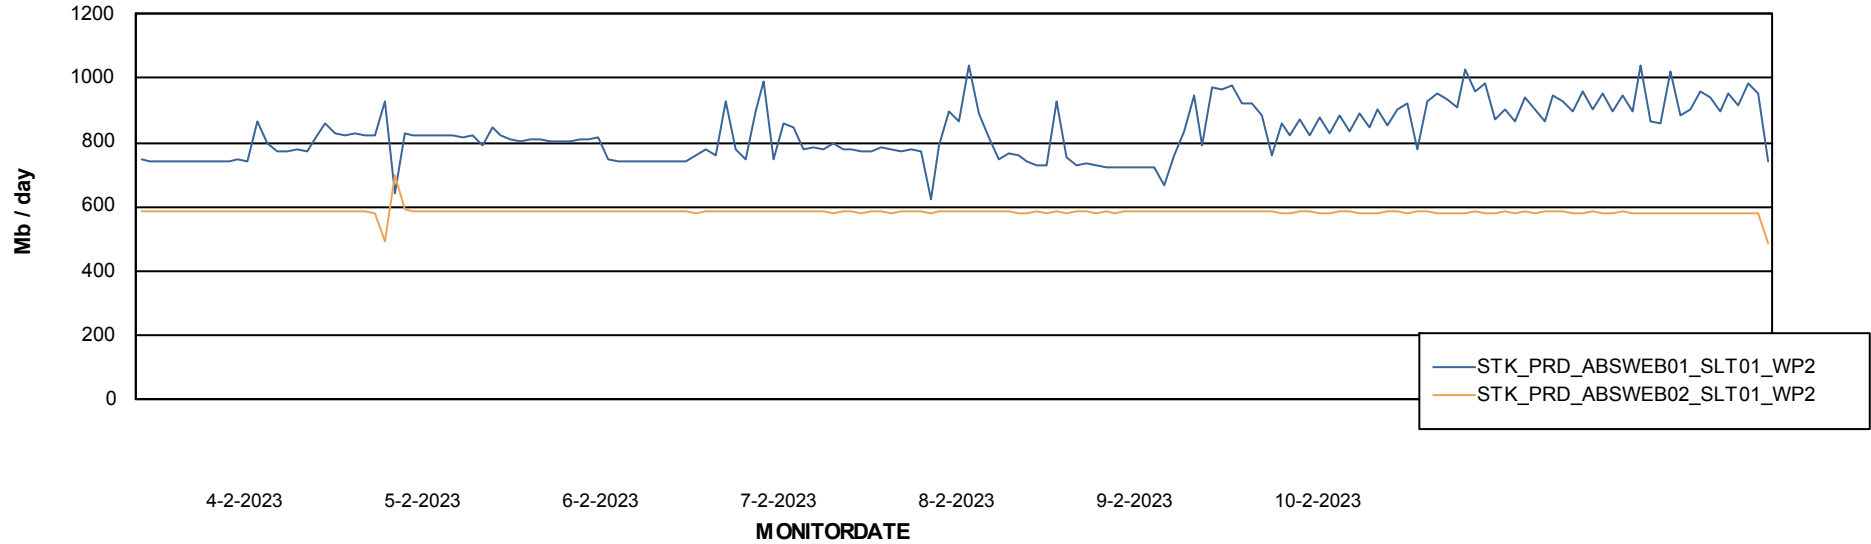

ABSSolute Web Component Services

Avg memory used per ABS Web component