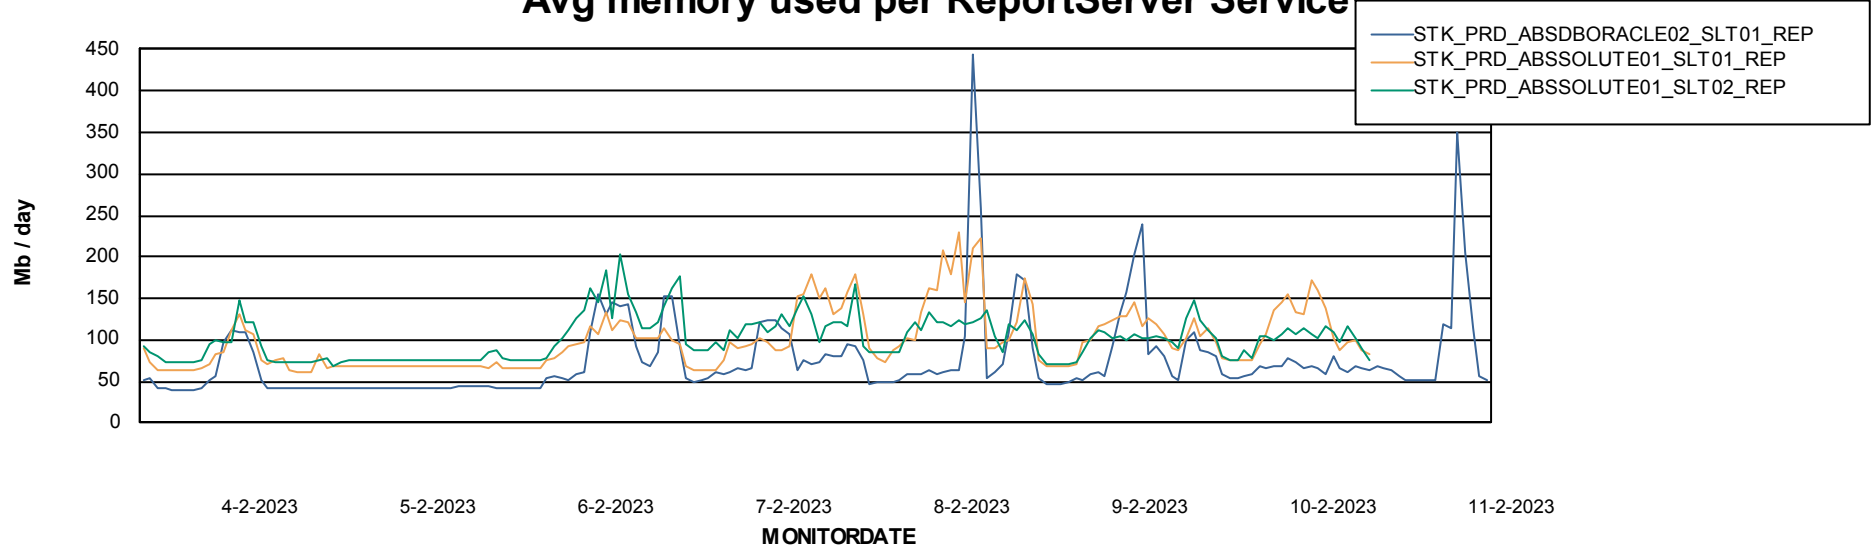

Avg memory used per ABS Server Service

Avg users per day per ABS server

Weekly SLA Customer Report

Customer STK_Production
Database ID 82

ABSSolute Application ReportServer Services

Avg memory used per ReportServer Service