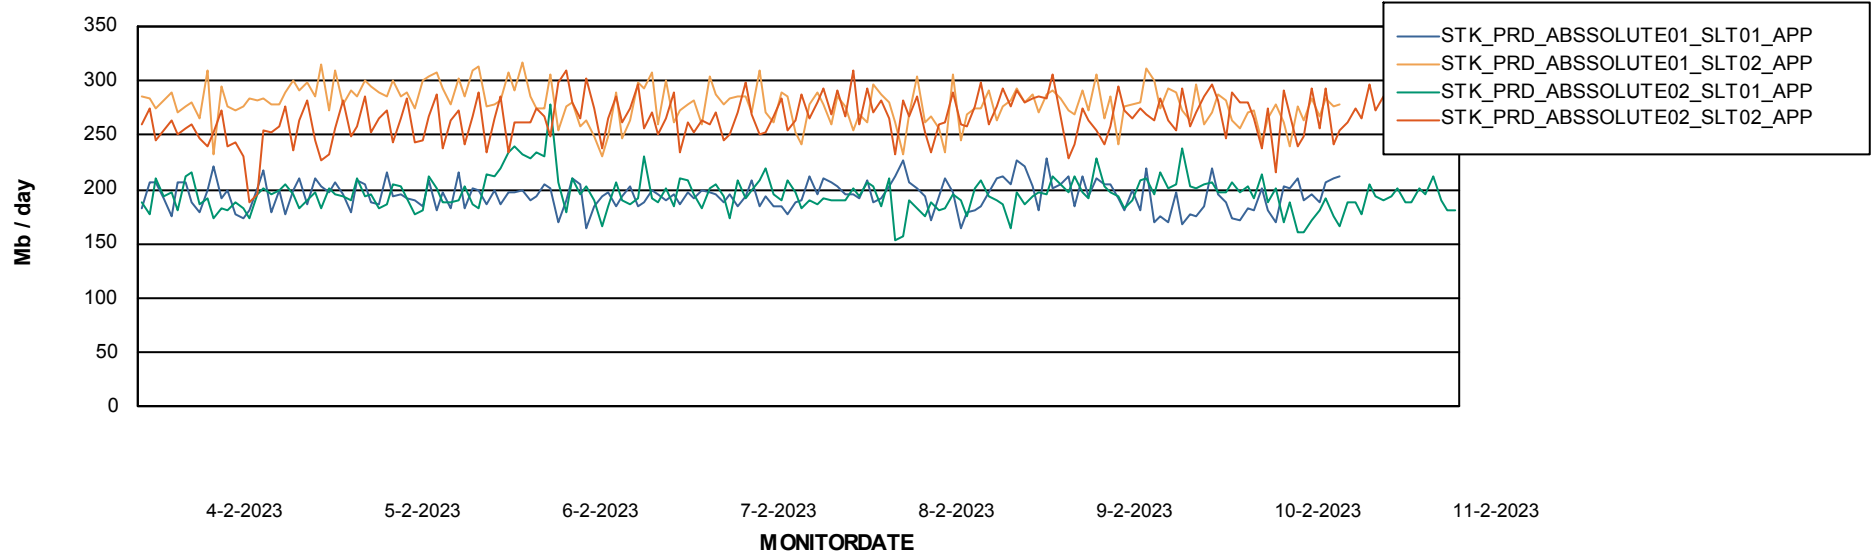

ABSSolute Application Server Services

Avg memory used per ABS Server Service