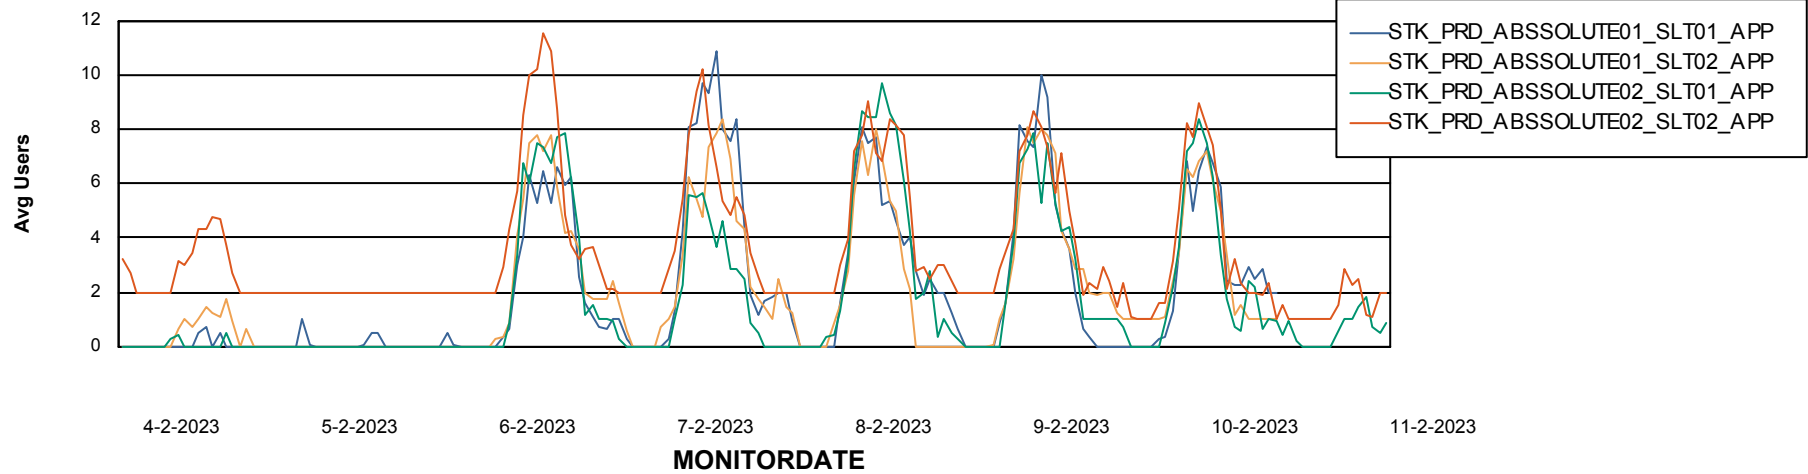

Avg users per day per ABS server