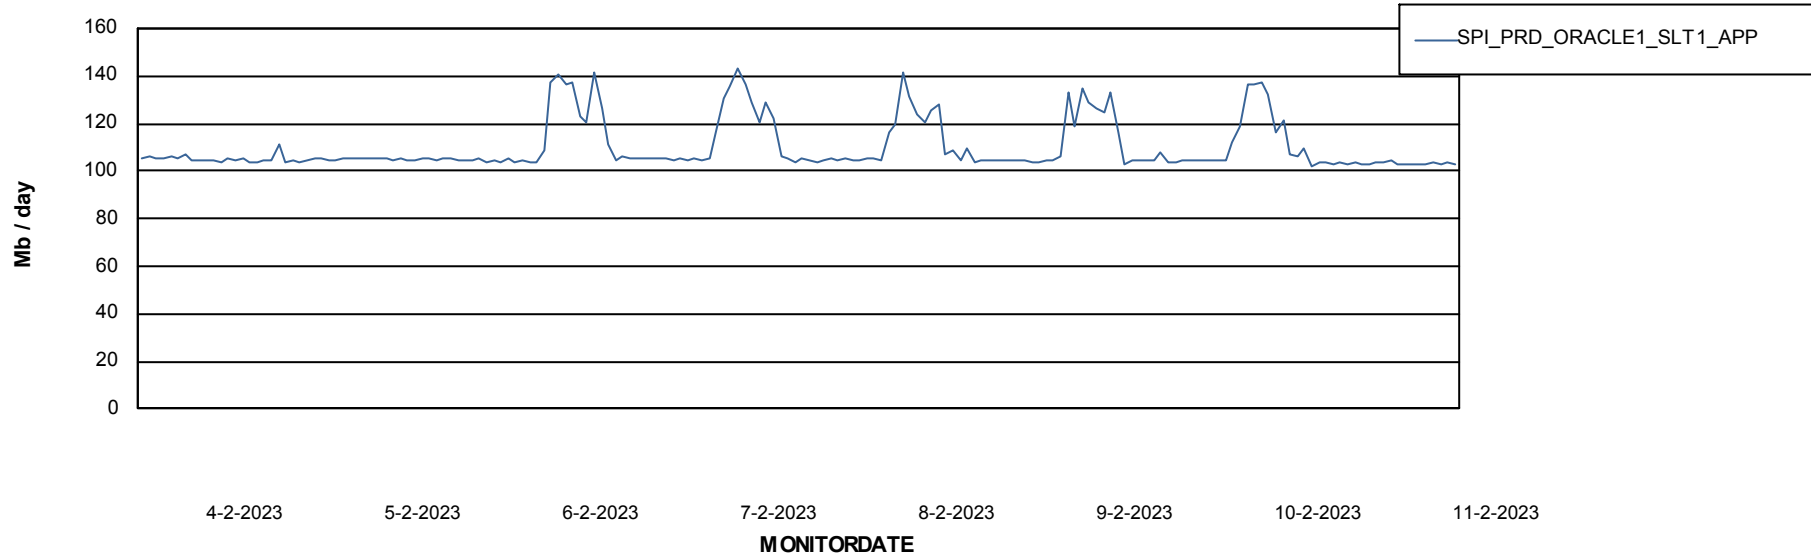

ABSSolute Application Server Services

Avg memory used per ABS Server Service