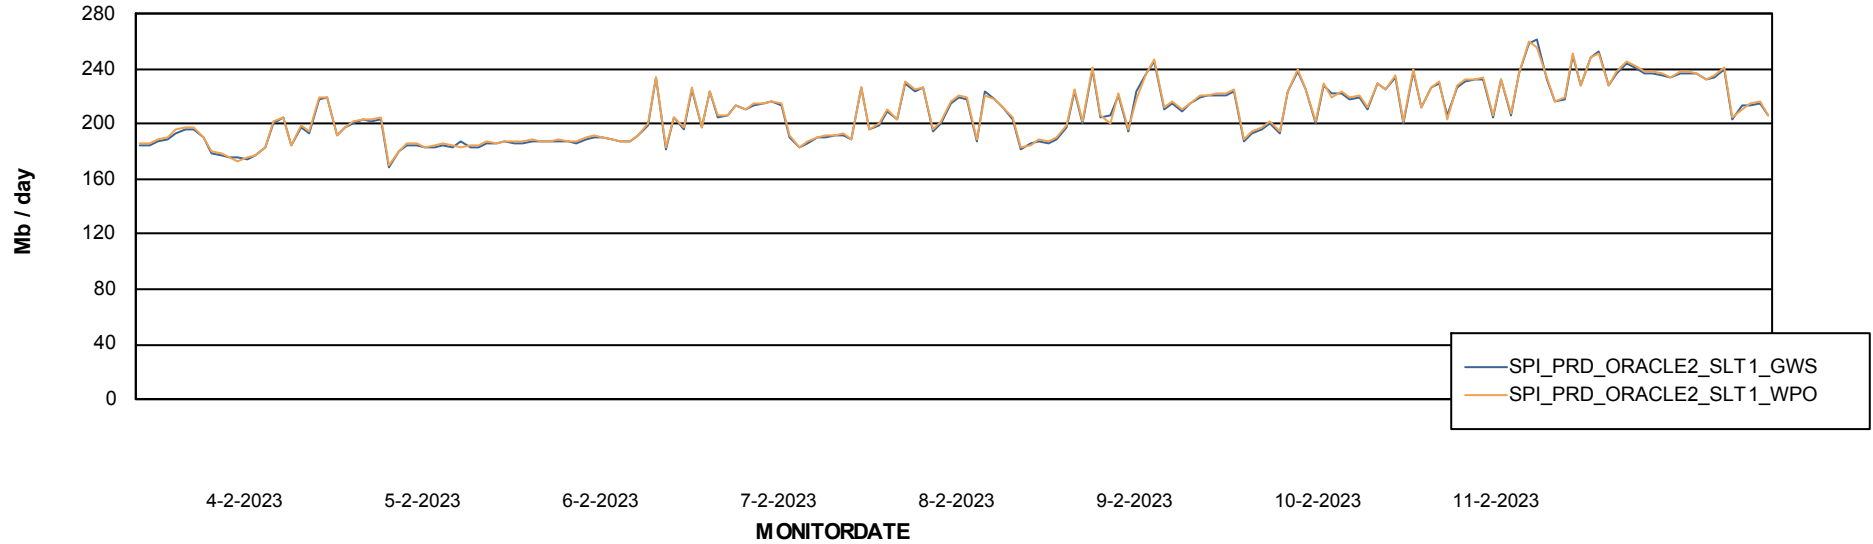

ABSSolute Application ReportServer Services

Avg memory used per ReportServer Service

Weekly SLA Customer Report

Customer SPI_Production
Database ID 49

ABSSolute Web Component Services

Avg memory used per ABS Web component