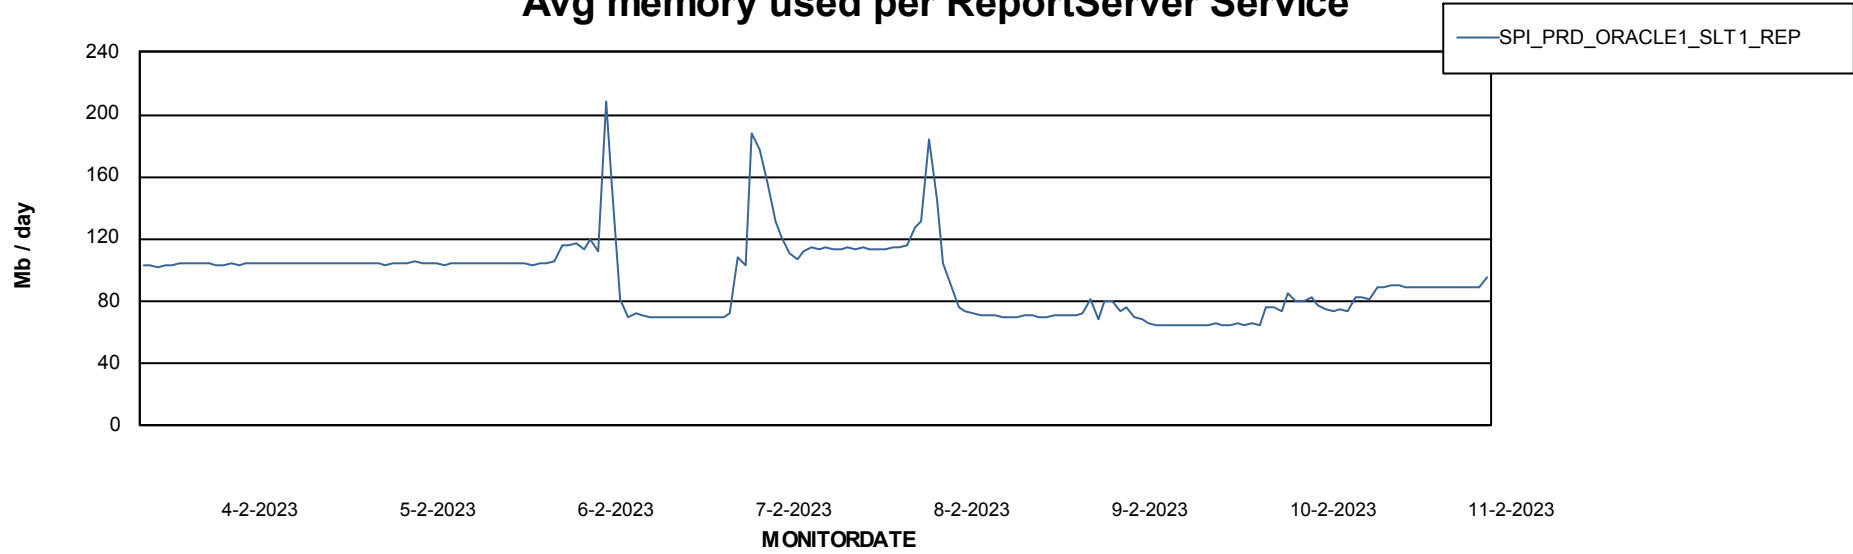

ABSSolute Application ReportServer Services

Avg memory used per ReportServer Service