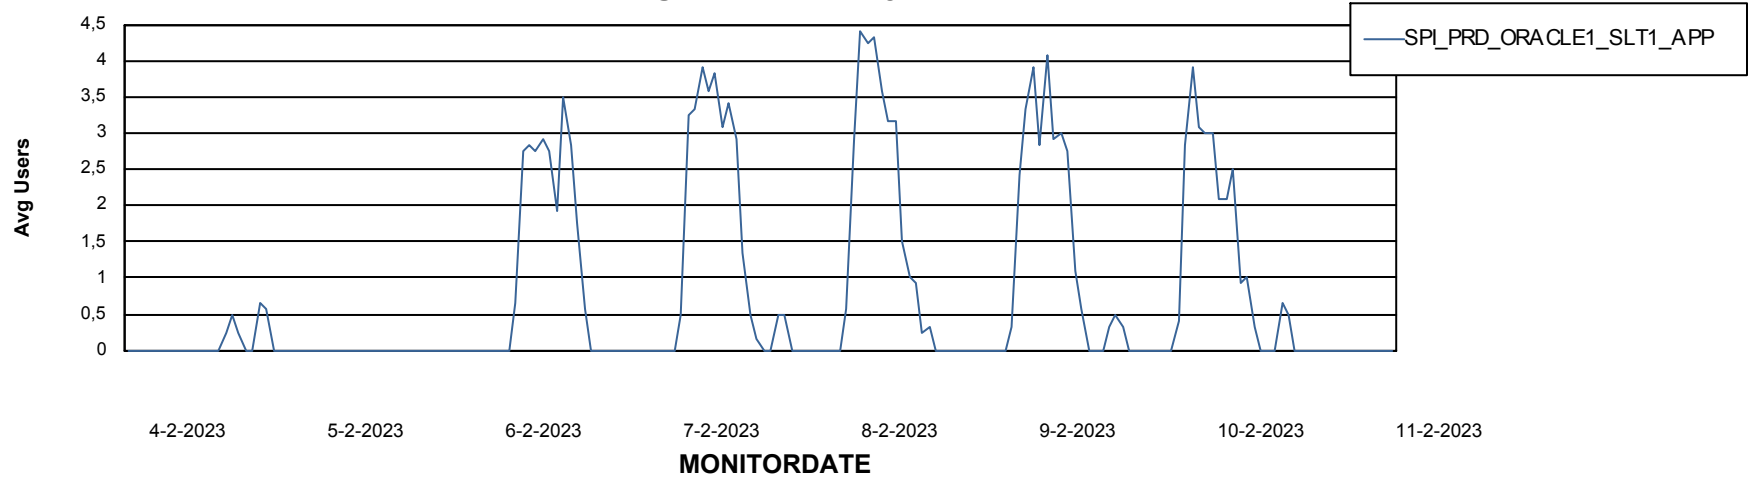

Weekly SLA Customer Report

Customer SPI_Production
Database ID 49

ABSSolute Application Server Services

Avg memory used per ABS Server Service

Avg users per day per ABS server

Weekly SLA Customer Report

Customer SPI_Production
Database ID 49