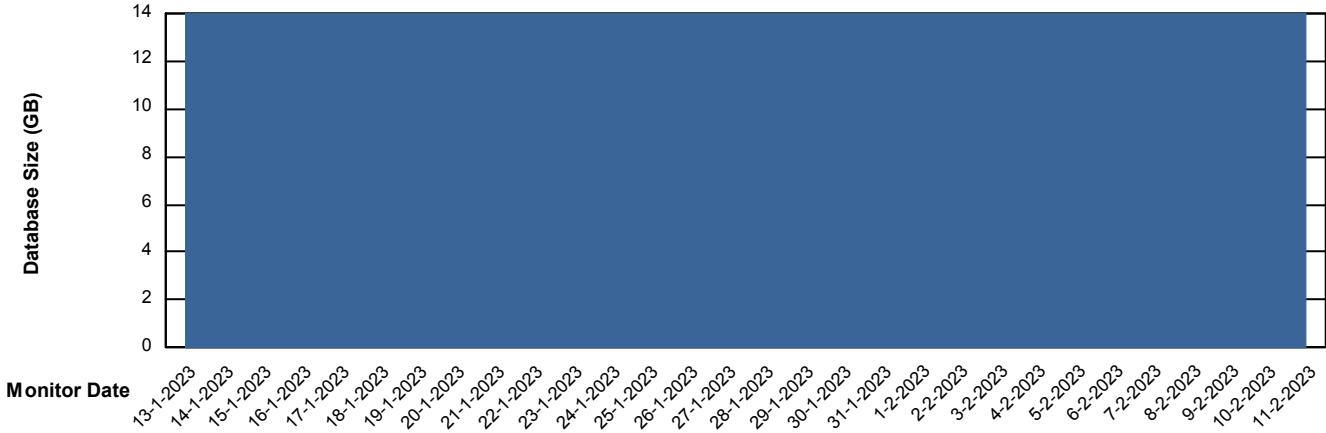

DB Processes Max 500

Weekly SLA Customer Report

Customer SPI_Production
 Database ID 49

DATABASE SIZE SPIDB_Production

Database growth over last month

Database Tablespace SPIDB_Production

Date	Tablespace Name	Filesize (Gb)	Usedsize (Gb)	Percentage free
11-2-2023	ABSDATA	5	3	48
	INDX	8	4	45
10-2-2023	ABSDATA	5	3	48
	INDX	8	4	45
9-2-2023	ABSDATA	5	3	48
	INDX	8	4	45
8-2-2023	ABSDATA	5	3	48
	INDX	8	4	45
7-2-2023	ABSDATA	5	3	48
	INDX	8	4	46
6-2-2023	ABSDATA	5	3	48
	INDX	8	4	46
5-2-2023	ABSDATA	5	3	48
	INDX	8	4	46