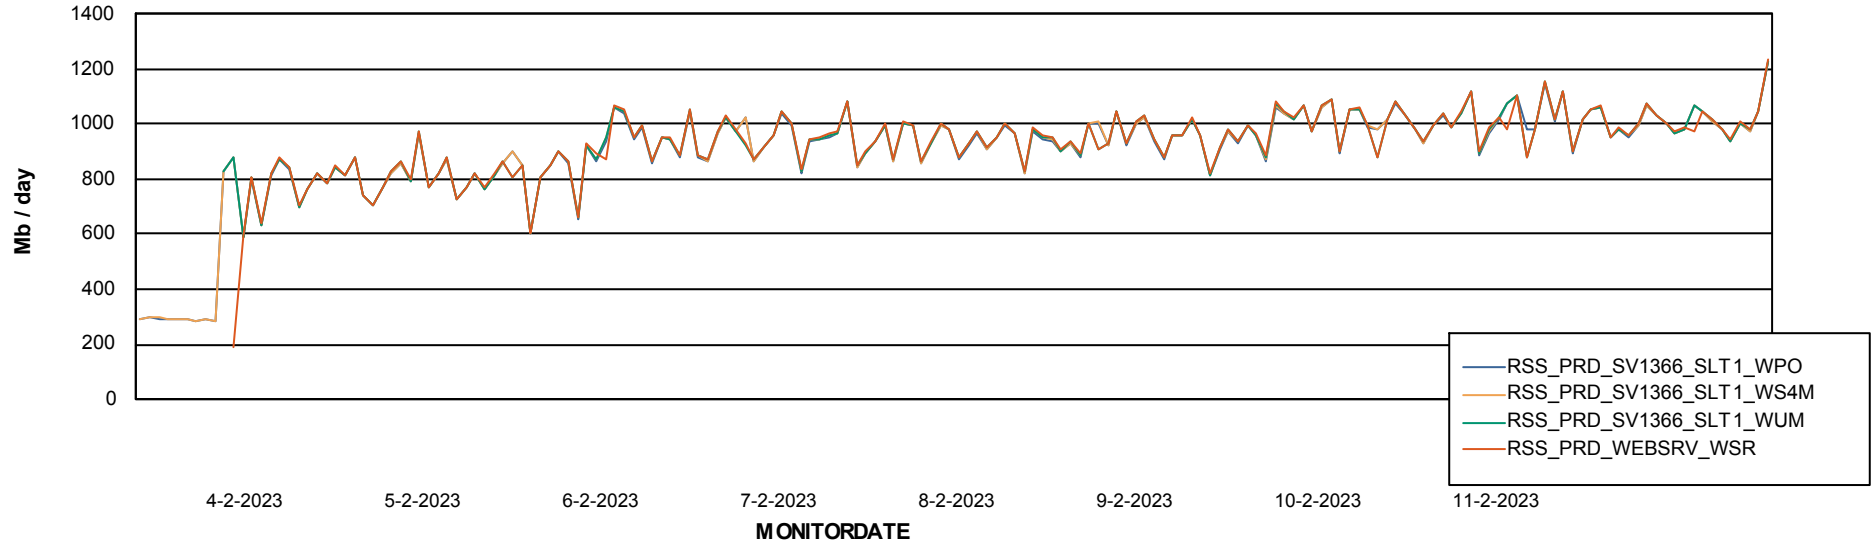

ABSSolute Application ReportServer Services

Avg memory used per ReportServer Service

Weekly SLA Customer Report

Customer RSS Production
Database ID 52

ABSSolute Web Component Services

Avg memory used per ABS Web component