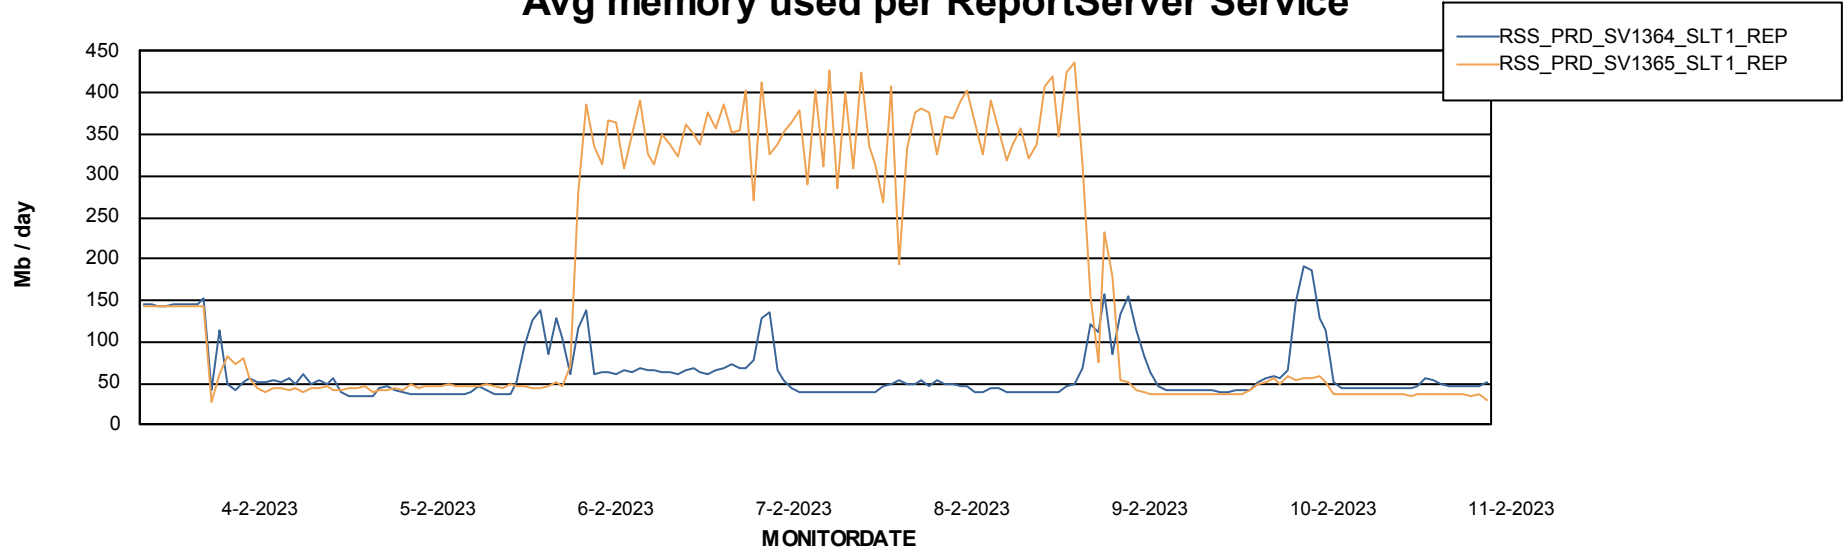

ABSSolute Application ReportServer Services

Avg memory used per ReportServer Service