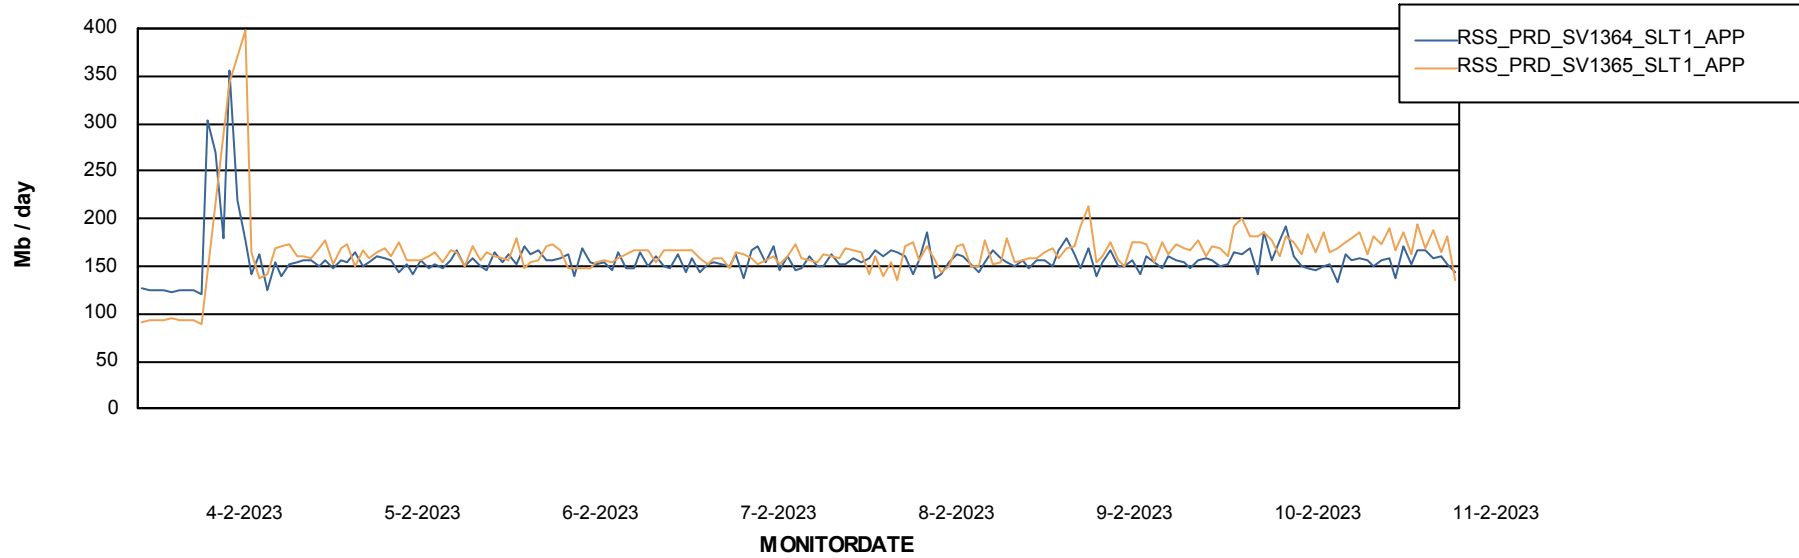

DB Processes Max 300

Weekly SLA Customer Report

Customer RSS Production
 Database ID 52

DATABASE SIZE RSS_PRD_SV1364_PRD_DB

Database growth over last month

Database Tablespace RSS_PRD_SV1364_PRD_DB

Date	Tablespace Name	Filesize (Gb)	Usedsize (Gb)	Percentage free
11-2-2023	ABSDATA	51	39	23
	INDX	67	53	22
10-2-2023	ABSDATA	51	39	23
	INDX	67	53	22
9-2-2023	ABSDATA	51	39	23
	INDX	67	53	22
8-2-2023	ABSDATA	51	39	23
	INDX	67	53	22
7-2-2023	ABSDATA	51	39	23
	INDX	67	53	22
6-2-2023	ABSDATA	51	39	23
	INDX	67	53	22
5-2-2023	ABSDATA	51	39	23
	INDX	67	53	22

Weekly SLA Customer Report

Customer RSS Production
Database ID 52

ABSSolute Application Server Services

Avg memory used per ABS Server Service

Avg users per day per ABS server

Weekly SLA Customer Report

Customer RSS Production
Database ID 52