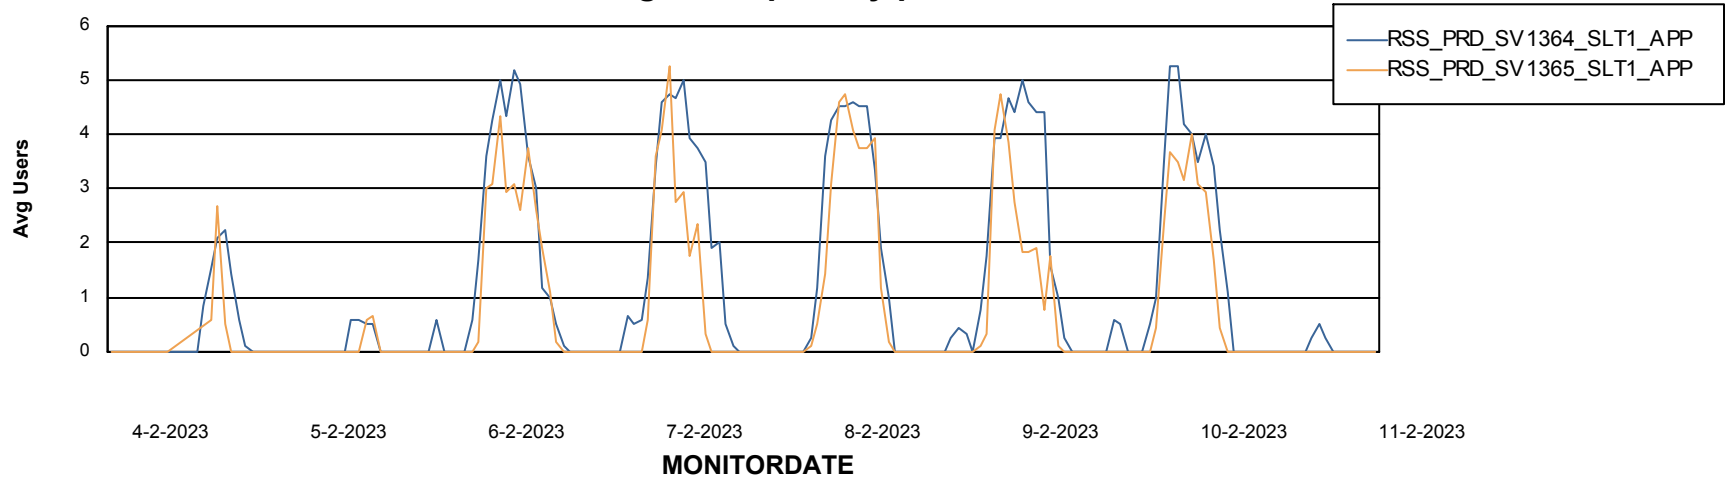

Weekly SLA Customer Report

Customer RSS Production
Database ID 52

ABSSolute Application Server Services

Avg memory used per ABS Server Service

Avg users per day per ABS server

Weekly SLA Customer Report

Customer RSS Production
Database ID 52