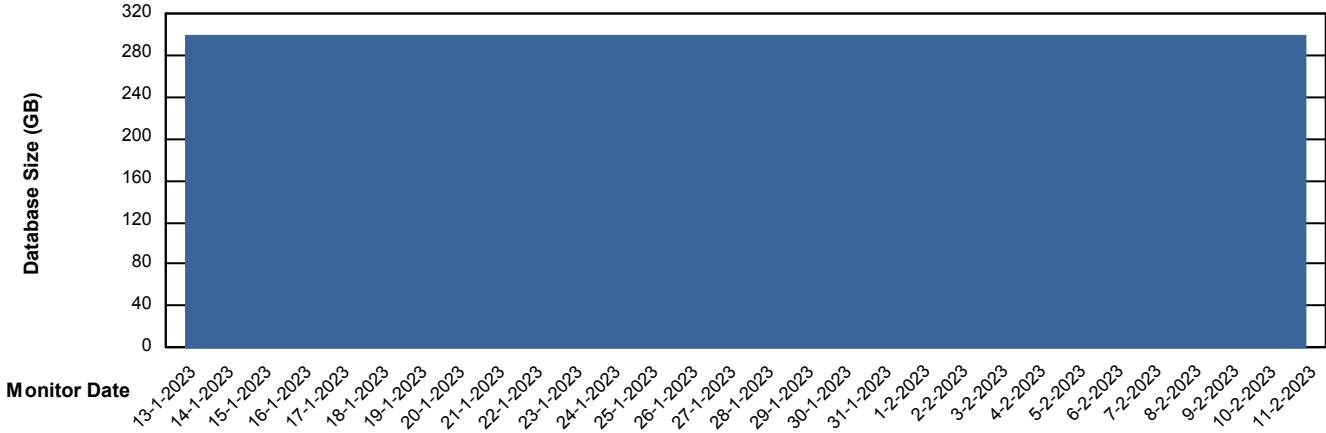

DATABASE SIZE PCODB_Production

Database growth over last month