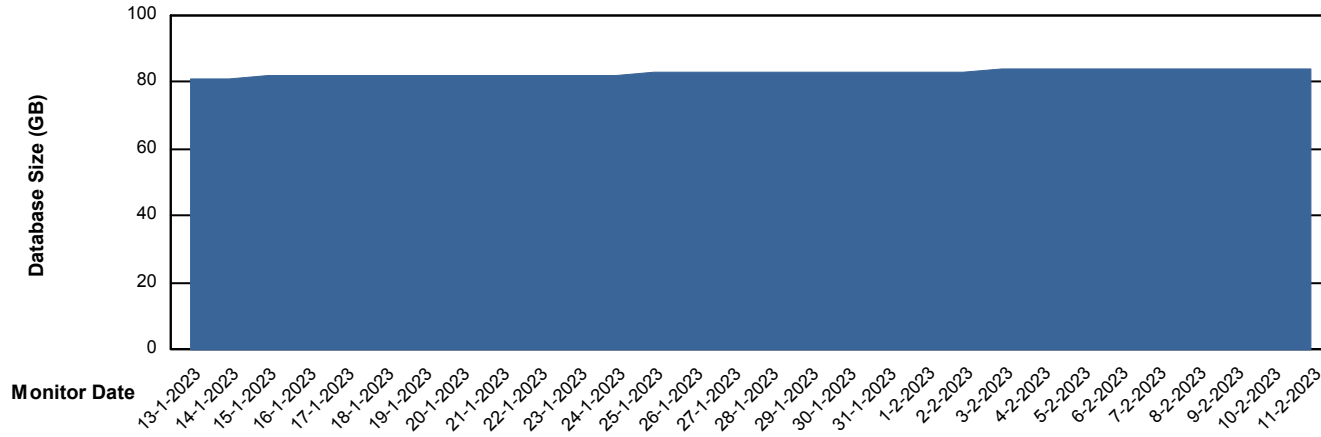

DATABASE SIZE NOA_BI_NOVOBI_Production

Database growth over last month