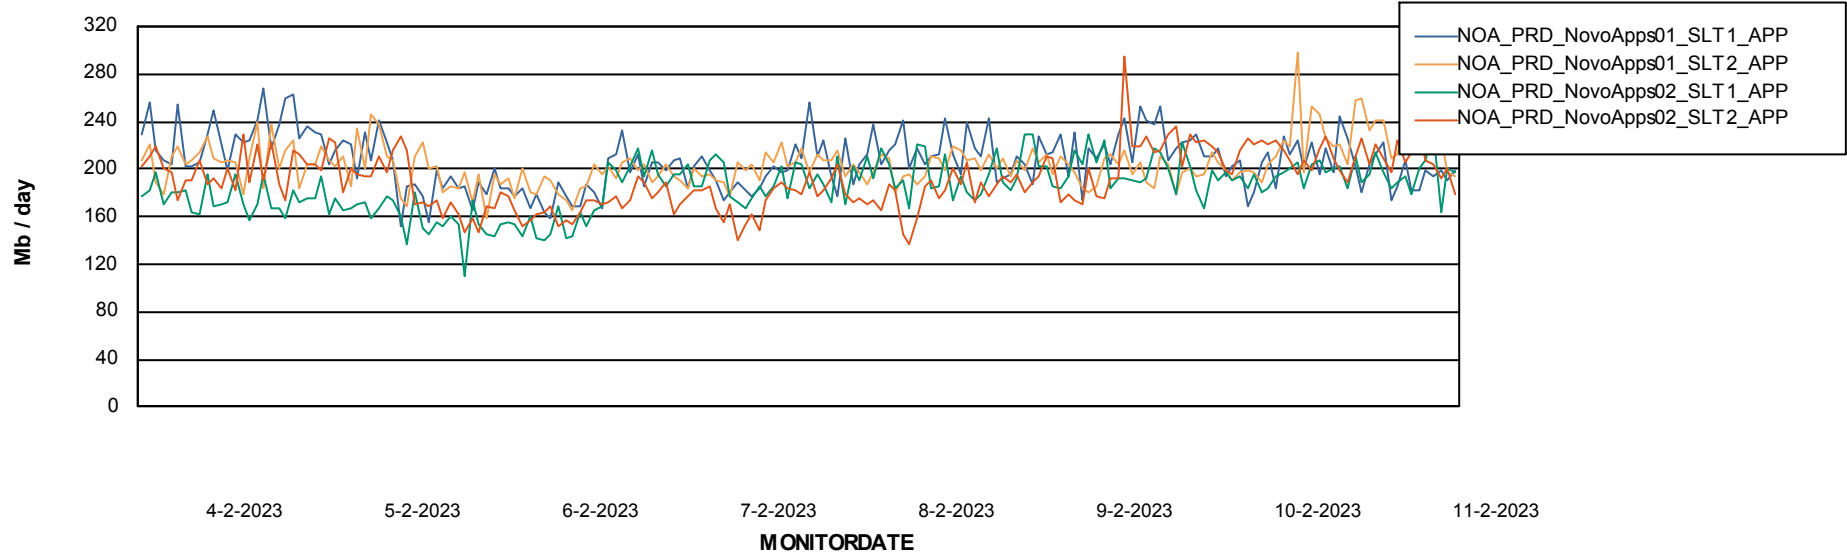

ABSSolute Application Server Services

Avg memory used per ABS Server Service