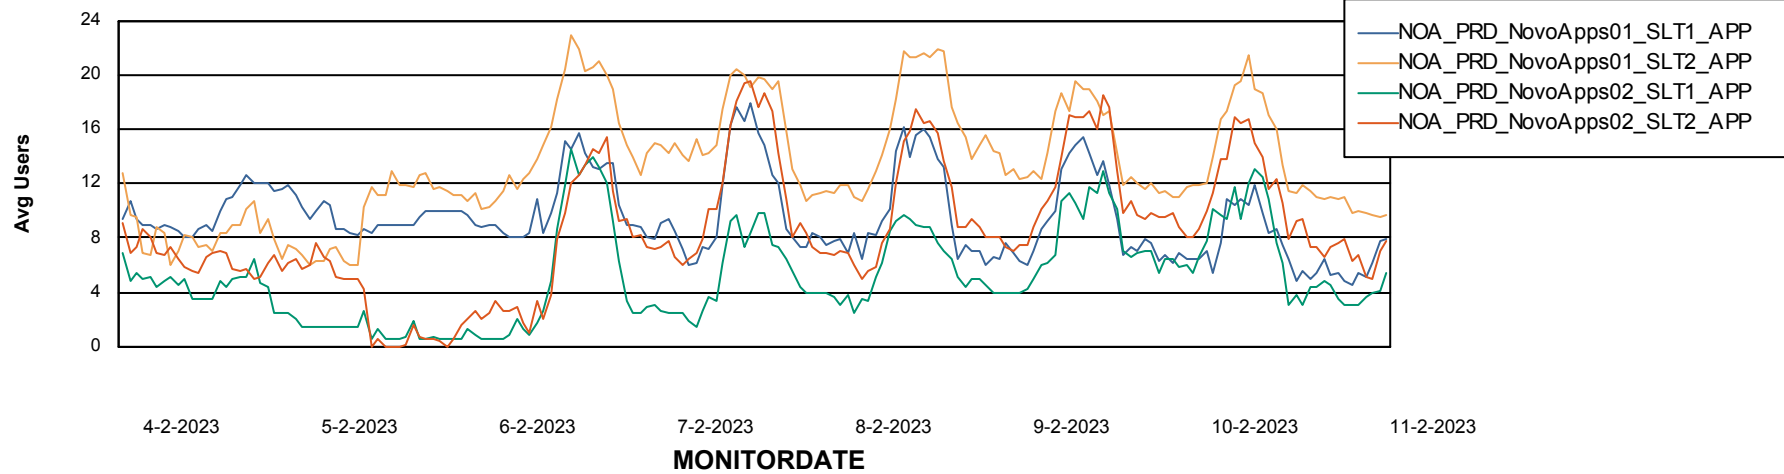

Avg users per day per ABS server