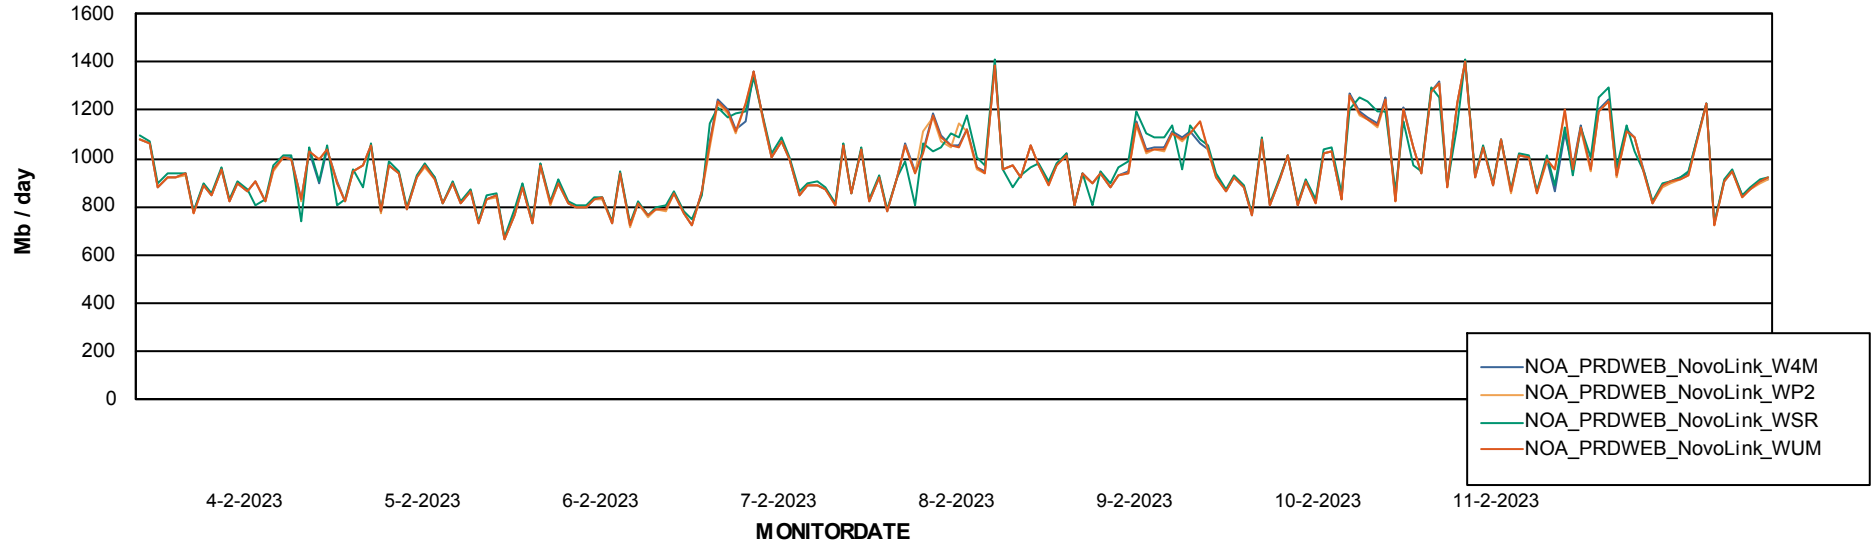

Avg memory used per ReportServer Service

Weekly SLA Customer Report

Customer NOA_Production (24/7)
Database ID 116

ABSolute Web Component Services

Avg memory used per ABS Web component

Weekly SLA Customer Report