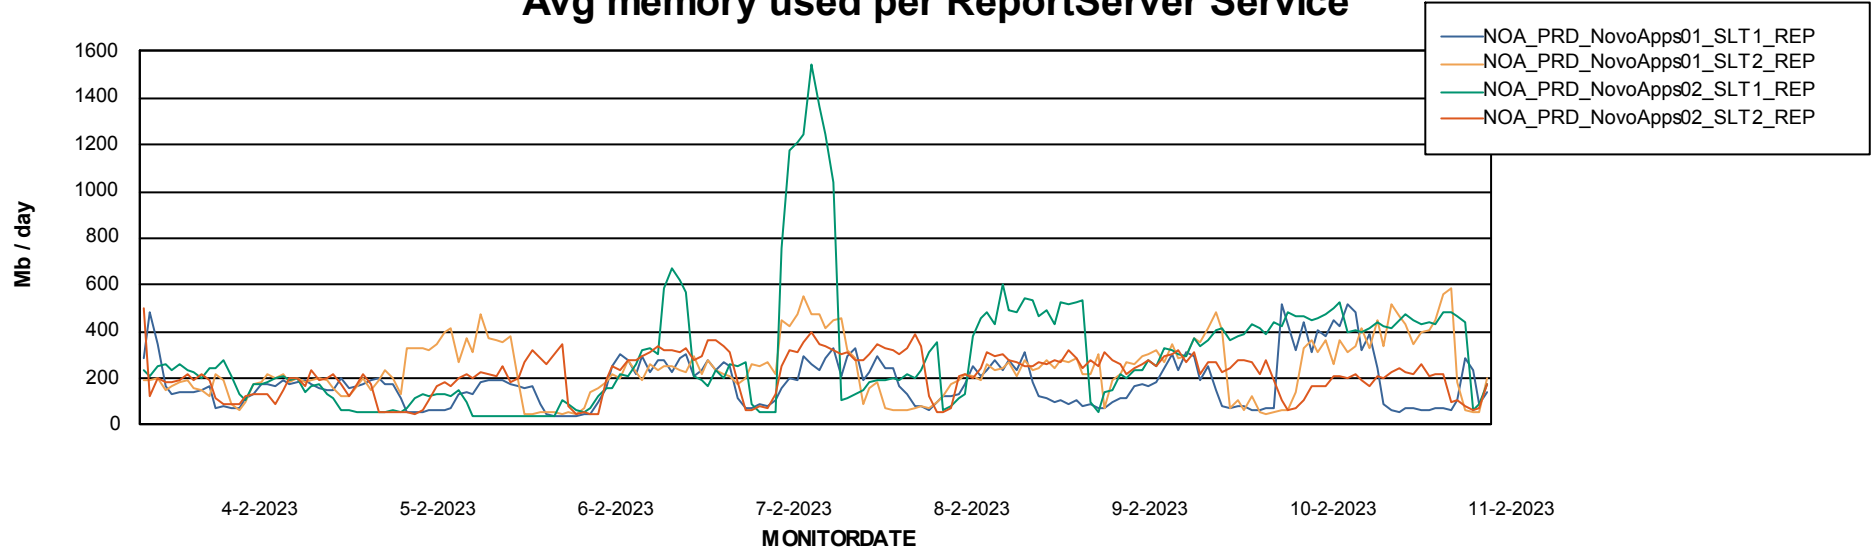

ABSSolute Application ReportServer Services

Avg memory used per ReportServer Service