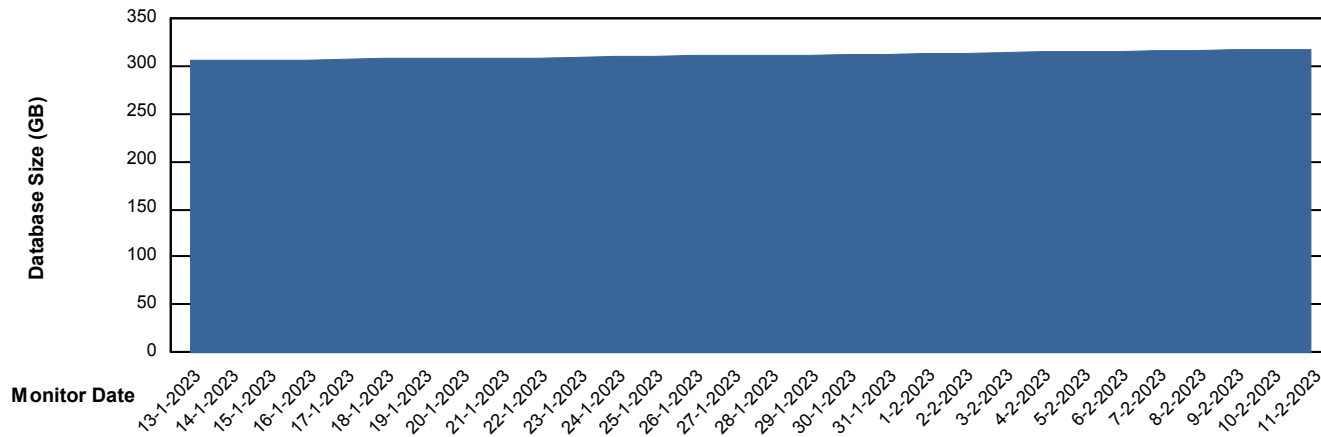

Weekly SLA Customer Report

Customer NOA_Production (24/7)
Database ID 116

Database Performance NOA_STB_NovoABS03_DB

DB Processes Max 300

Weekly SLA Customer Report

Customer NOA_Production (24/7)
Database ID 116

DATABASE SIZE NOA_BI_NOVOBI_Production

Database growth over last month

DATABASE SIZE NOA_PRD_NovoABS01_DB

Database growth over last month

Weekly SLA Customer Report

Customer NOA_Production (24/7)
Database ID 116