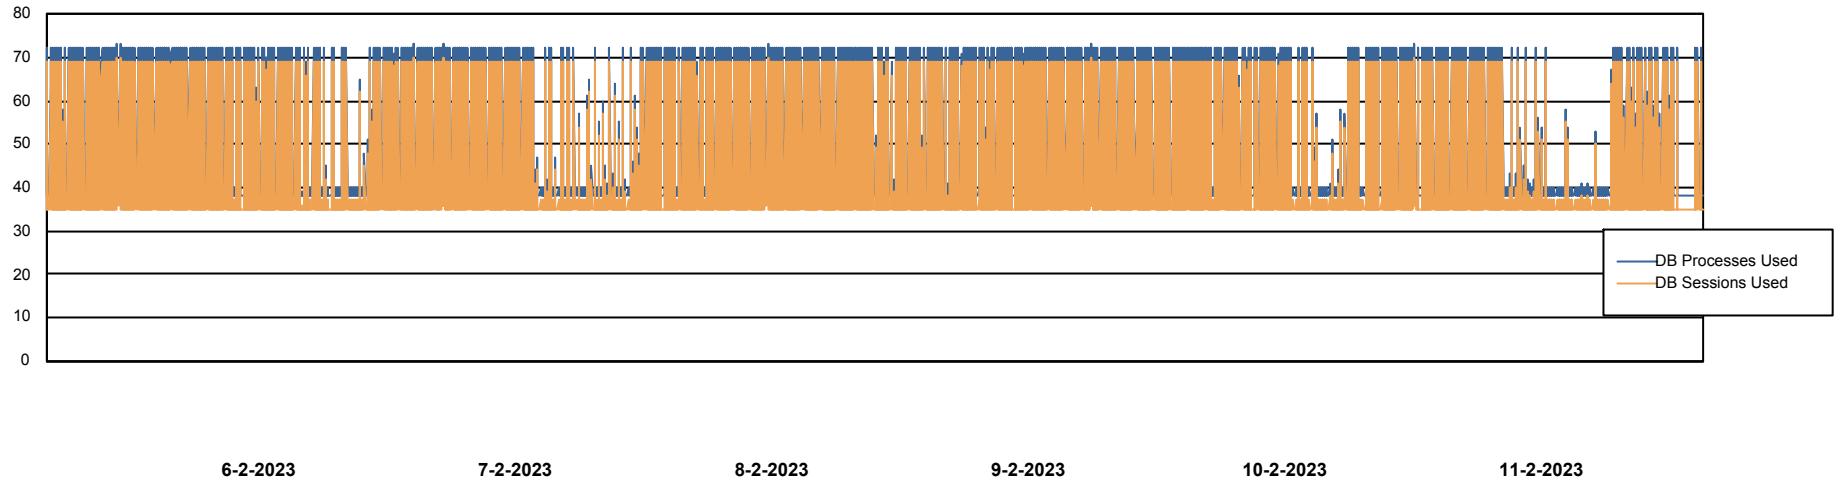

Database Performance NIXDB_Standby

DB Processes Max 300