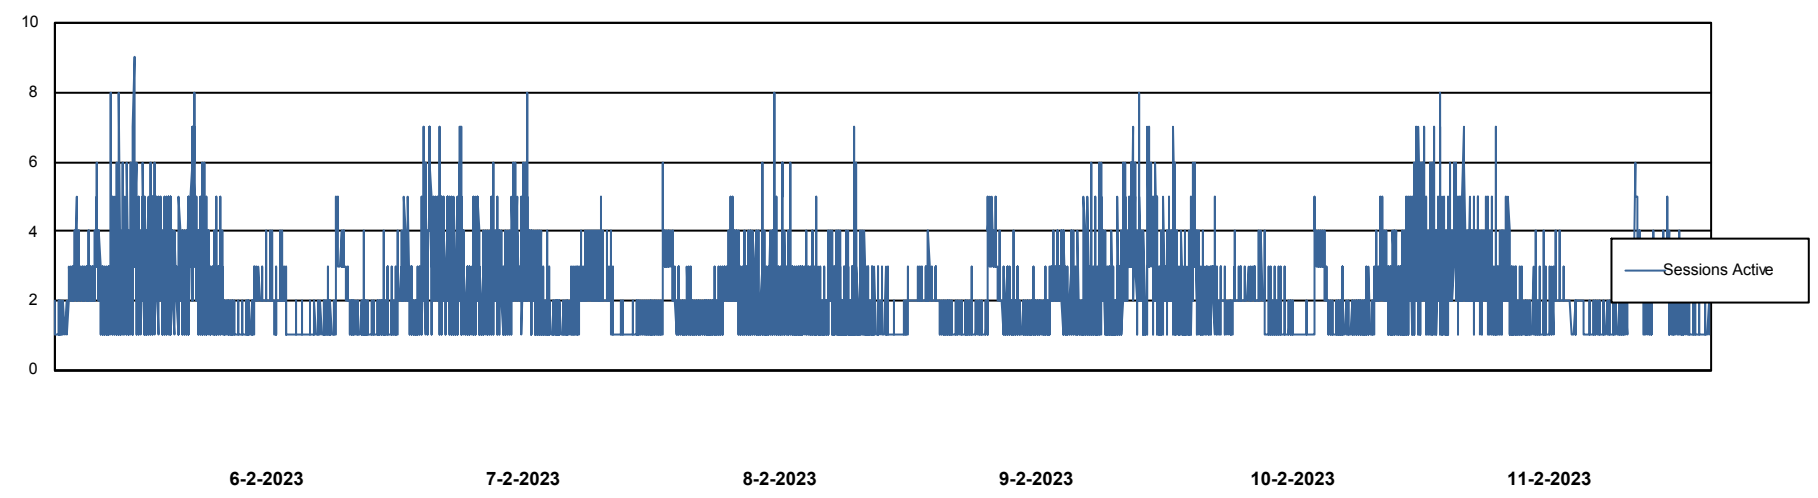

Weekly SLA Customer Report

Customer NIX_Production
Database ID 51

Database Performance NIXDB_BI

Weekly SLA Customer Report

Customer NIX_Production
Database ID 51

Database Performance NIXDB_Production

Weekly SLA Customer Report