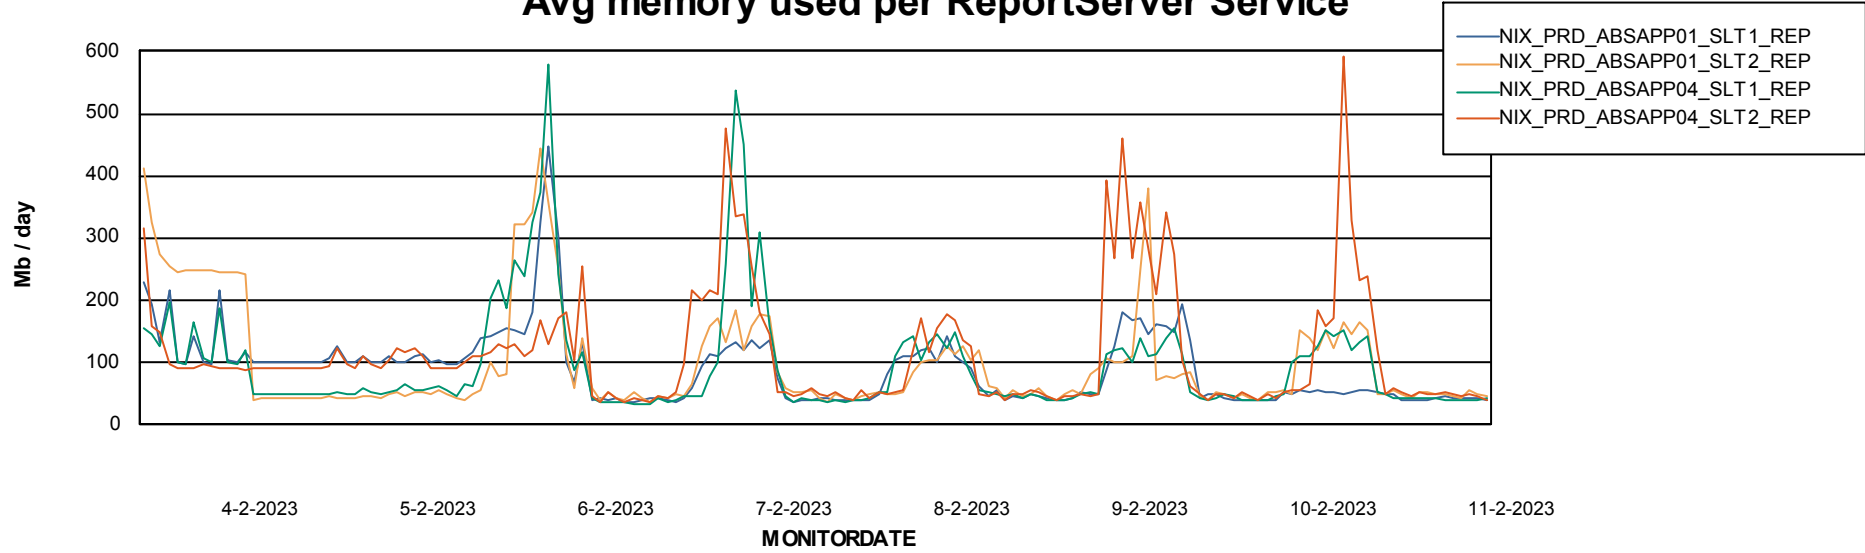

Avg memory used per ABS Server Service

Avg users per day per ABS server

Weekly SLA Customer Report

Customer NIX_Production
Database ID 51

ABSSolute Application ReportServer Services

Avg memory used per ReportServer Service