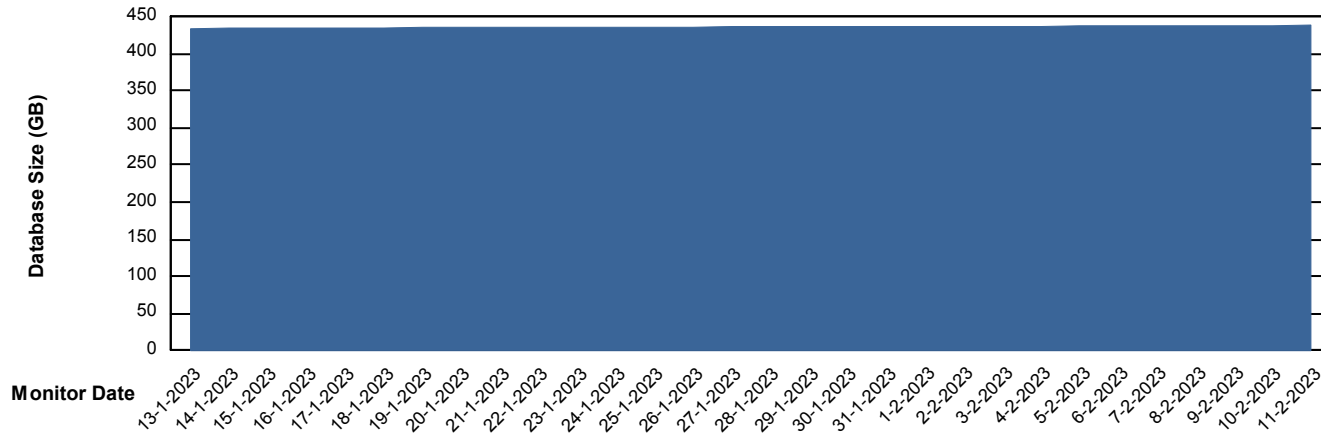

DATABASE SIZE NIXDB_Production

Database growth over last month