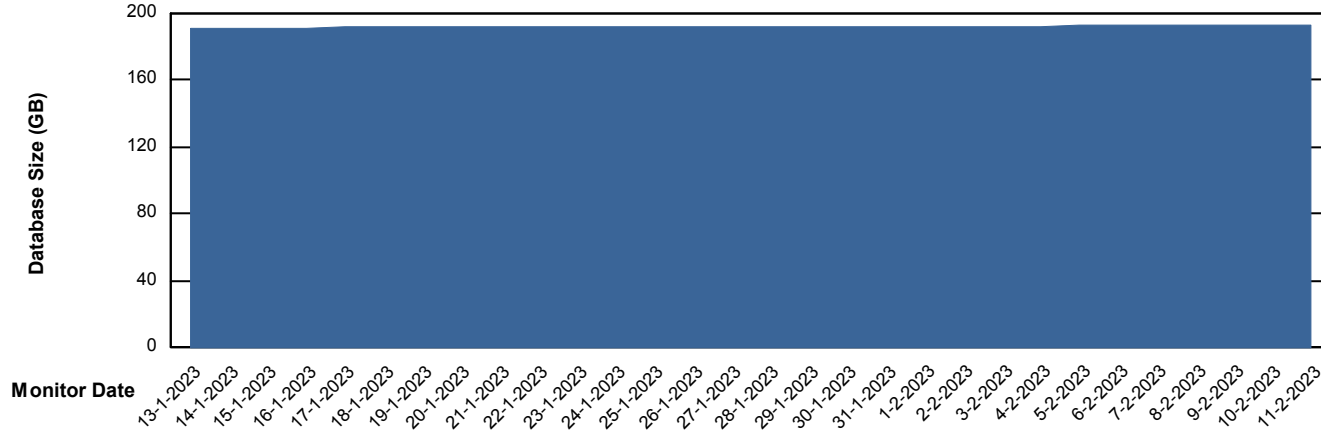

Customer NIX_Production
Database ID 51

Database Performance NIXDB_Standby

DB Processes Max 300

Weekly SLA Customer Report

Customer NIX_Production
Database ID 51

DATABASE SIZE NIXDB_BI

Database growth over last month