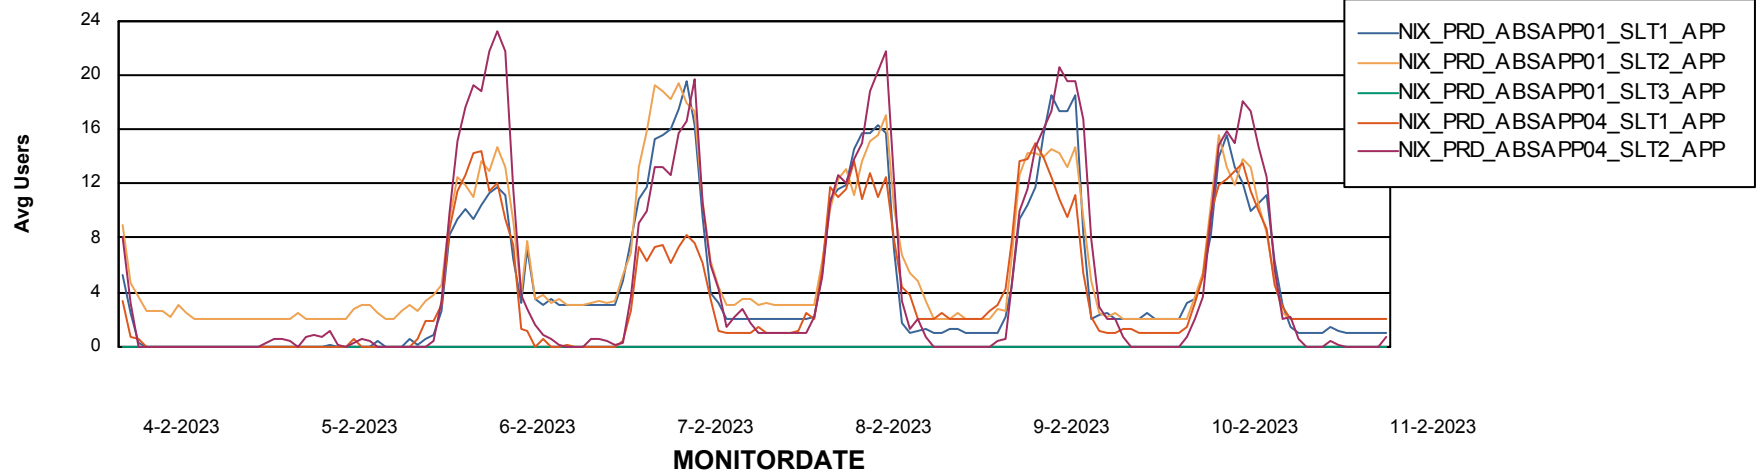

Avg users per day per ABS server