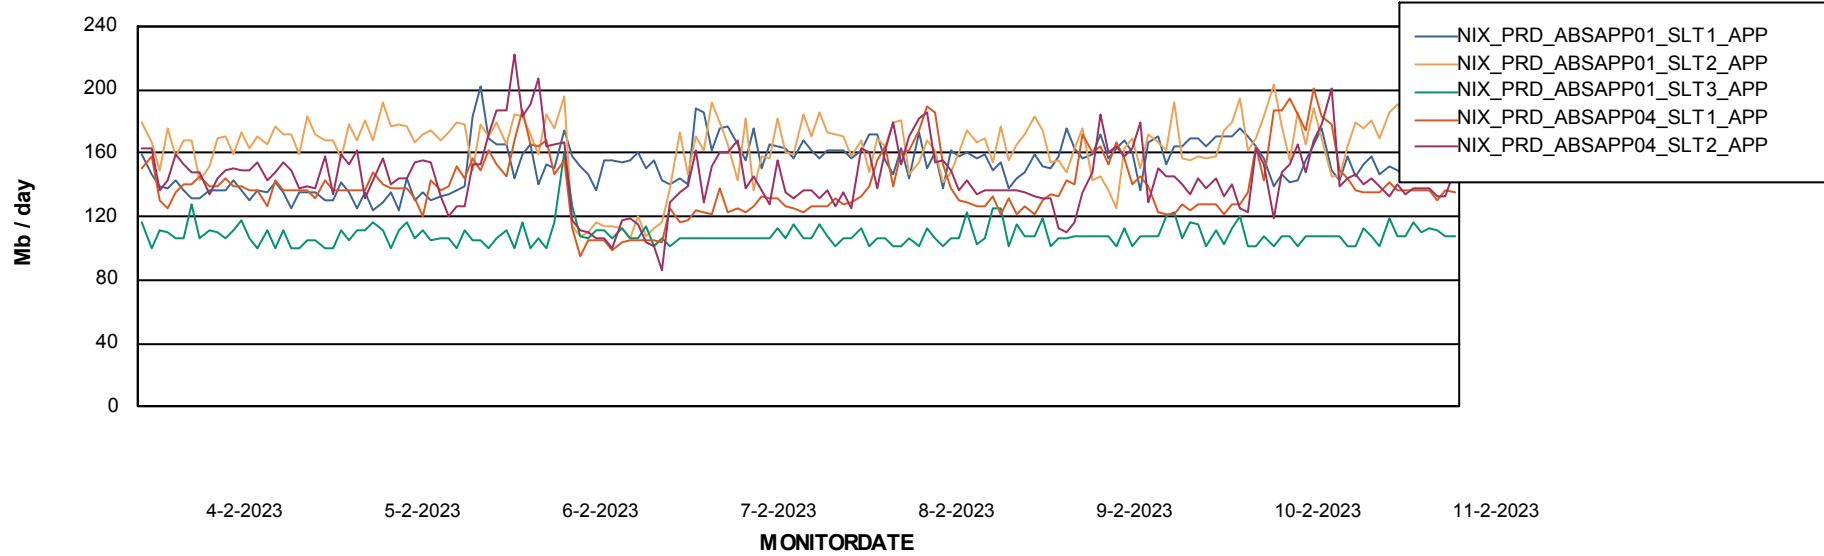

ABSSolute Application Server Services

Avg memory used per ABS Server Service