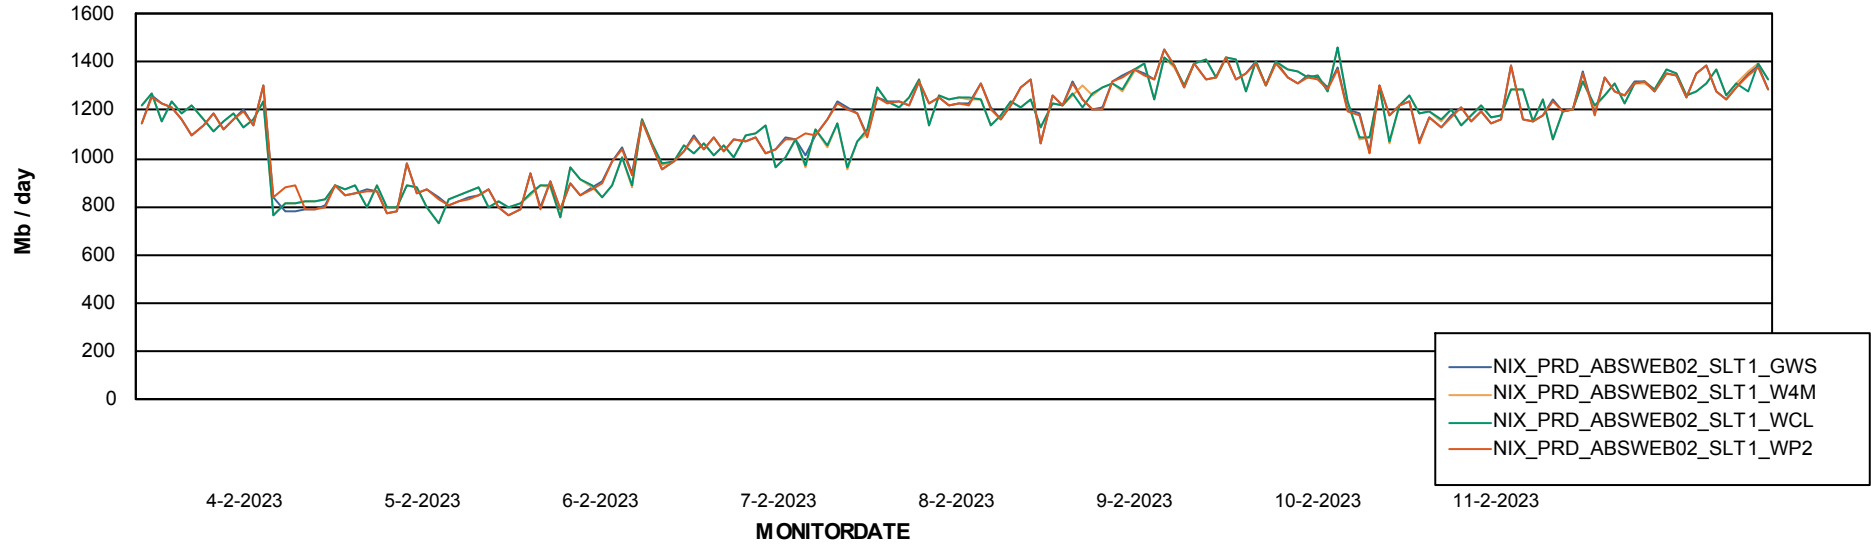

ABSSolute Web Component Services

Avg memory used per ABS Web component