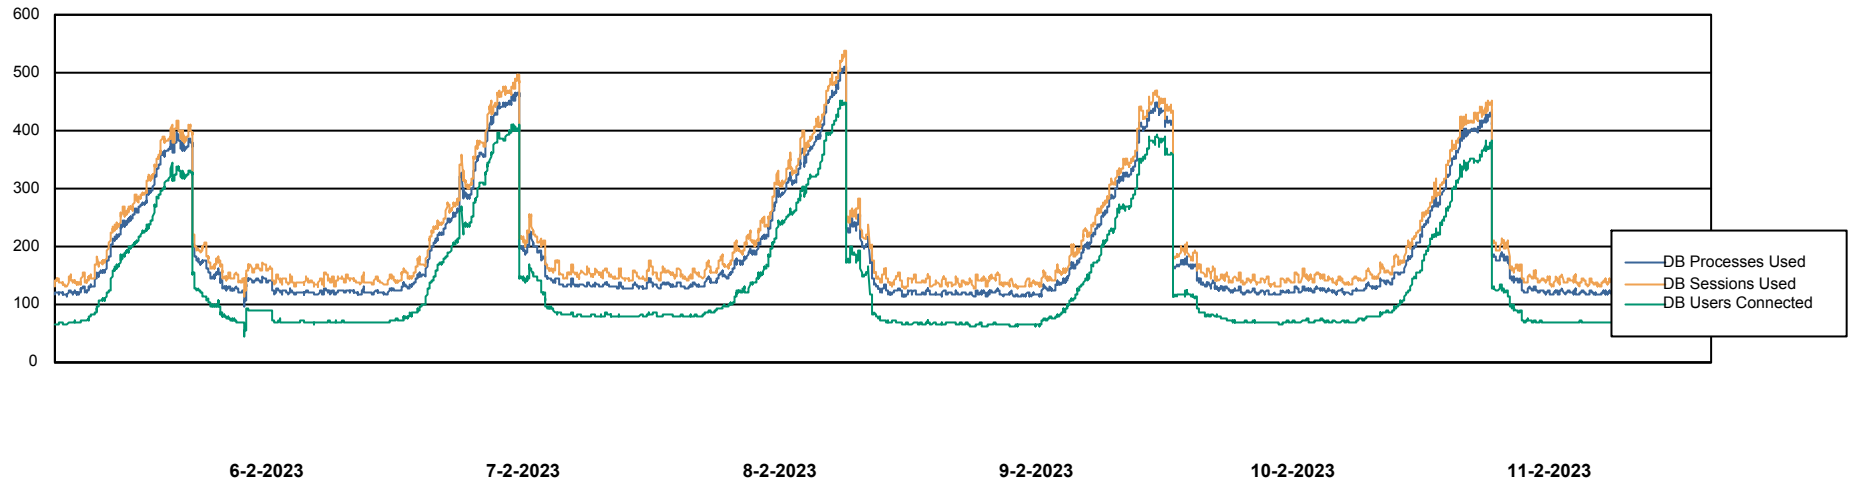

Weekly SLA Customer Report

Customer NIX_Production
Database ID 51

Database Performance NIXDB_BI

Weekly SLA Customer Report

Customer NIX_Production
Database ID 51

Database Performance NIXDB_Production

Weekly SLA Customer Report