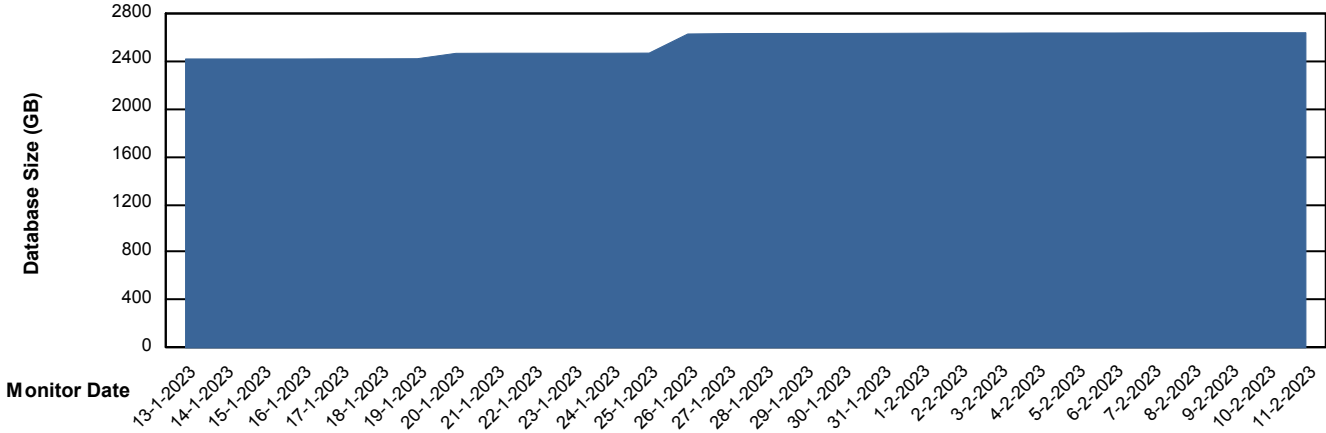

DATABASE SIZE LTS_TEST_CLSABSDB01T_TSTDB

Database growth over last month