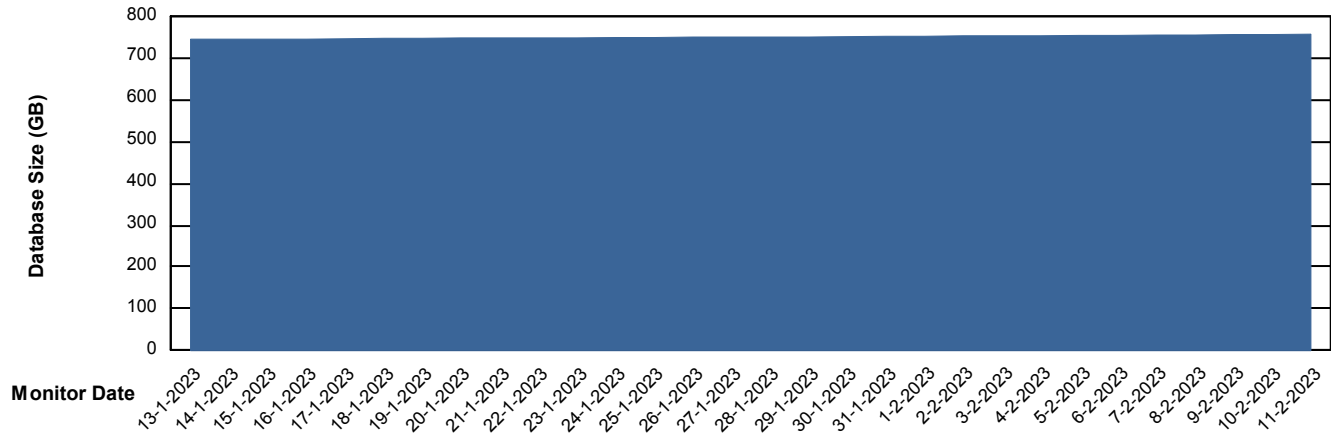

Customer LTS(CleanLease)_Production
Database ID 126

DATABASE SIZE LTS_PROD_CLSABSBI01_BI

Database growth over last month

DATABASE SIZE LTS_PROD_CLSABSDB01_PRDB

Database growth over last month

Weekly SLA Customer Report