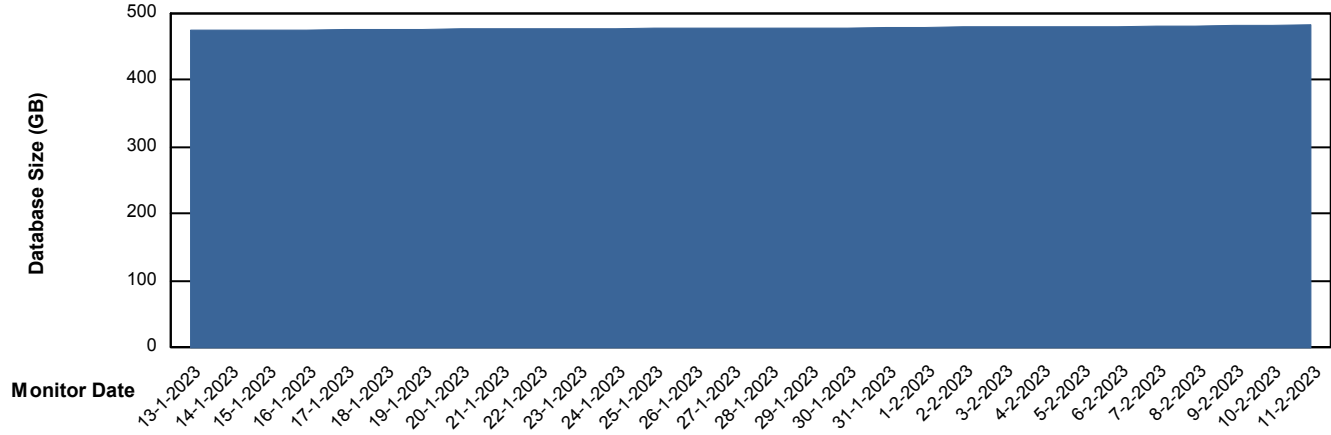

DATABASE SIZE LTS_PROD_CLSABSBI01_BI

Database growth over last month