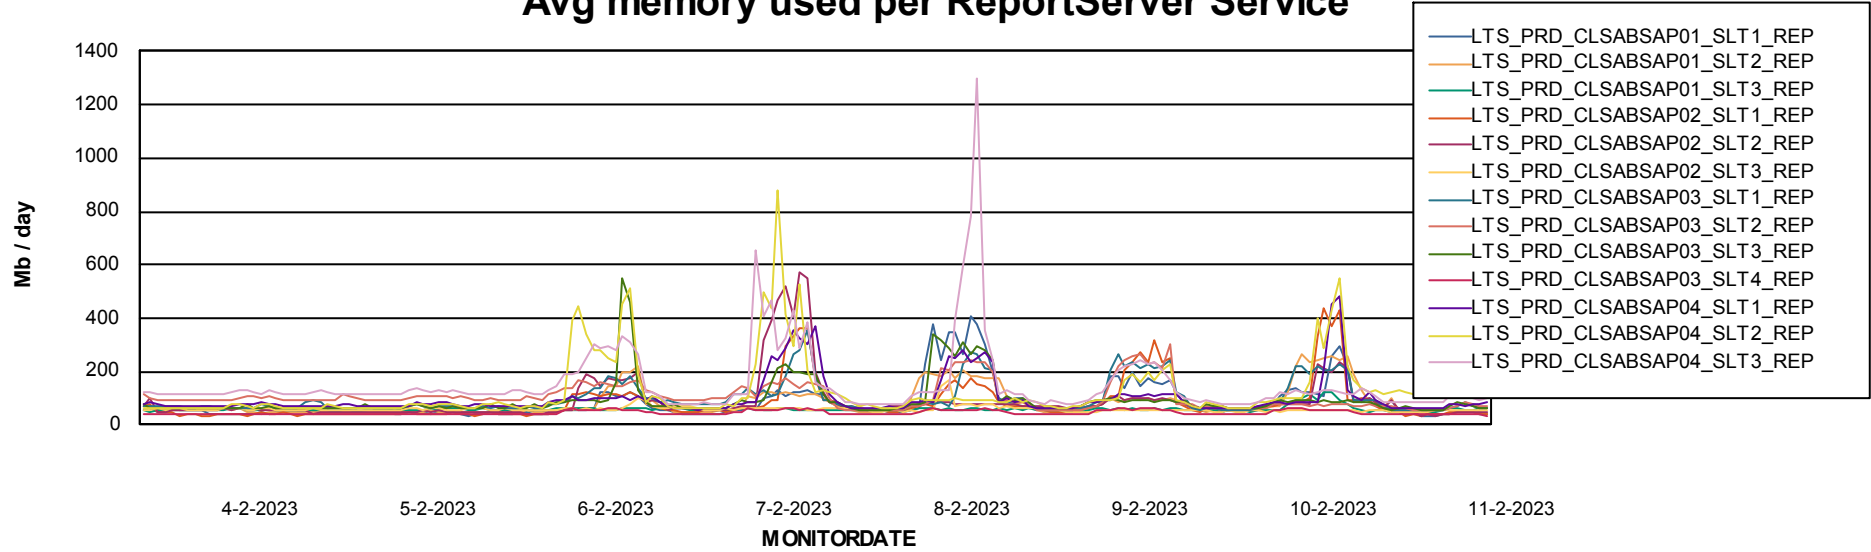

ABSSolute Application ReportServer Services

Avg memory used per ReportServer Service