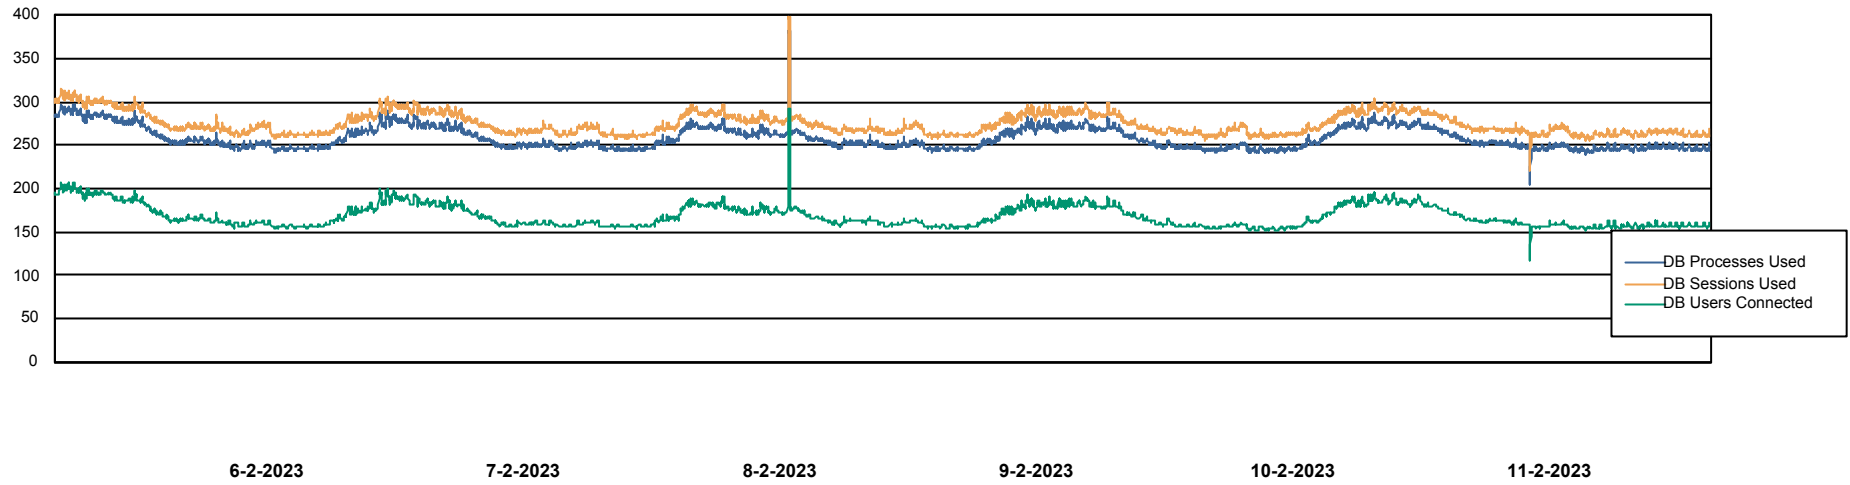

Weekly SLA Customer Report

Customer LTS(CleanLease)_Production
Database ID 126

Database Performance LTS_PROD_CLSABSBI01_BI

Weekly SLA Customer Report

Customer LTS(CleanLease)_Production
Database ID 126

Database Performance LTS_PROD_CLSABSD01_PRDB