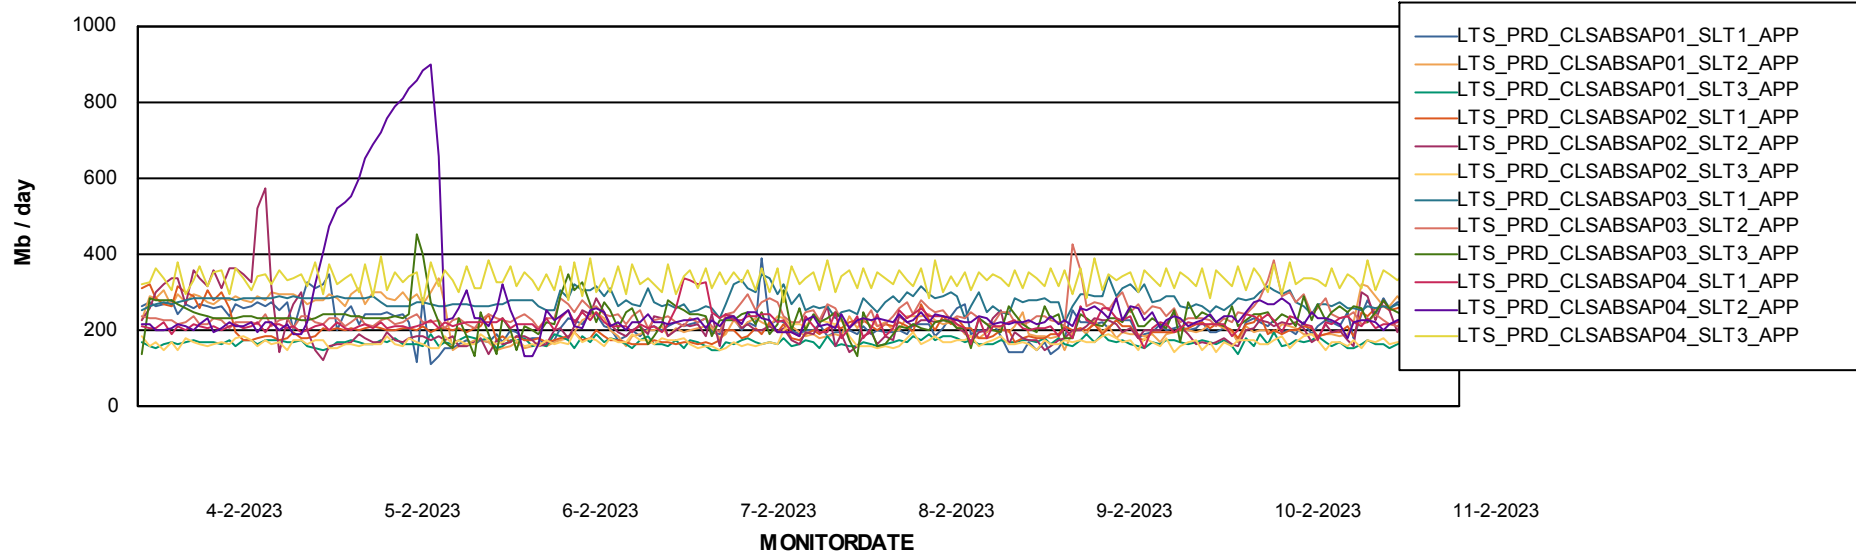

ABSSolute Application Server Services

Avg memory used per ABS Server Service