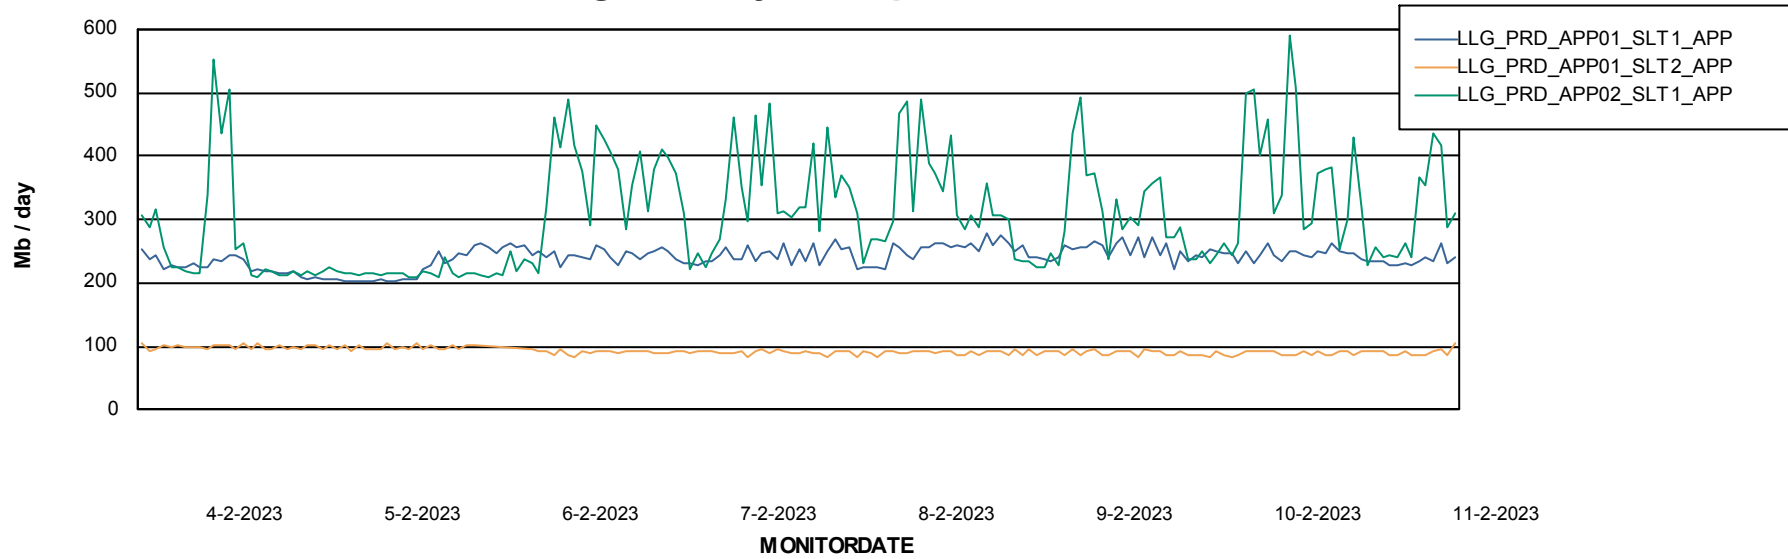

ABSSolute Application Server Services

Avg memory used per ABS Server Service