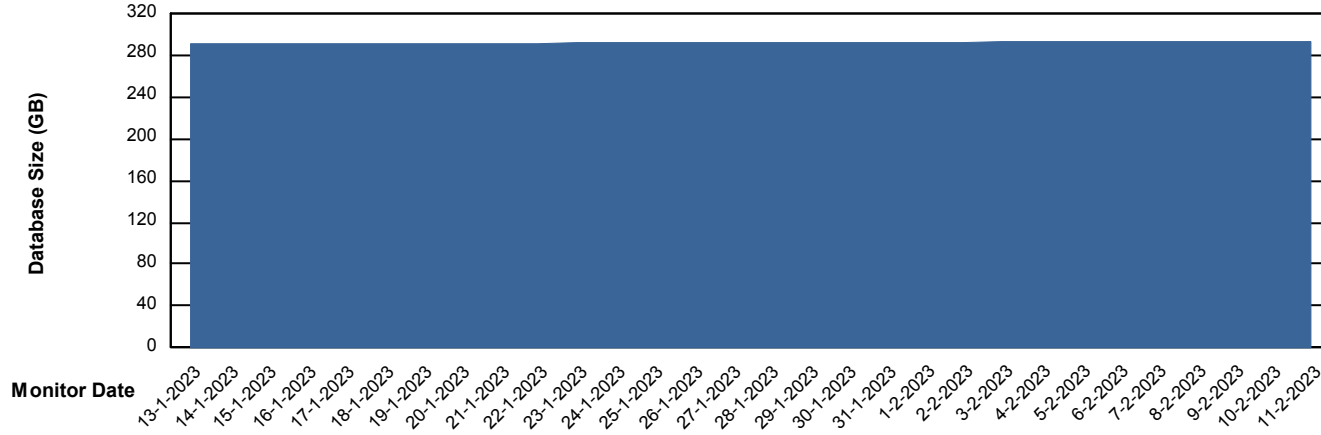

Weekly SLA Customer Report

Customer LLG_Production
Database ID 53

DATABASE SIZE LLGDB_Production

Database growth over last month

DATABASE SIZE LLGDBBI_Production

Database growth over last month

Weekly SLA Customer Report