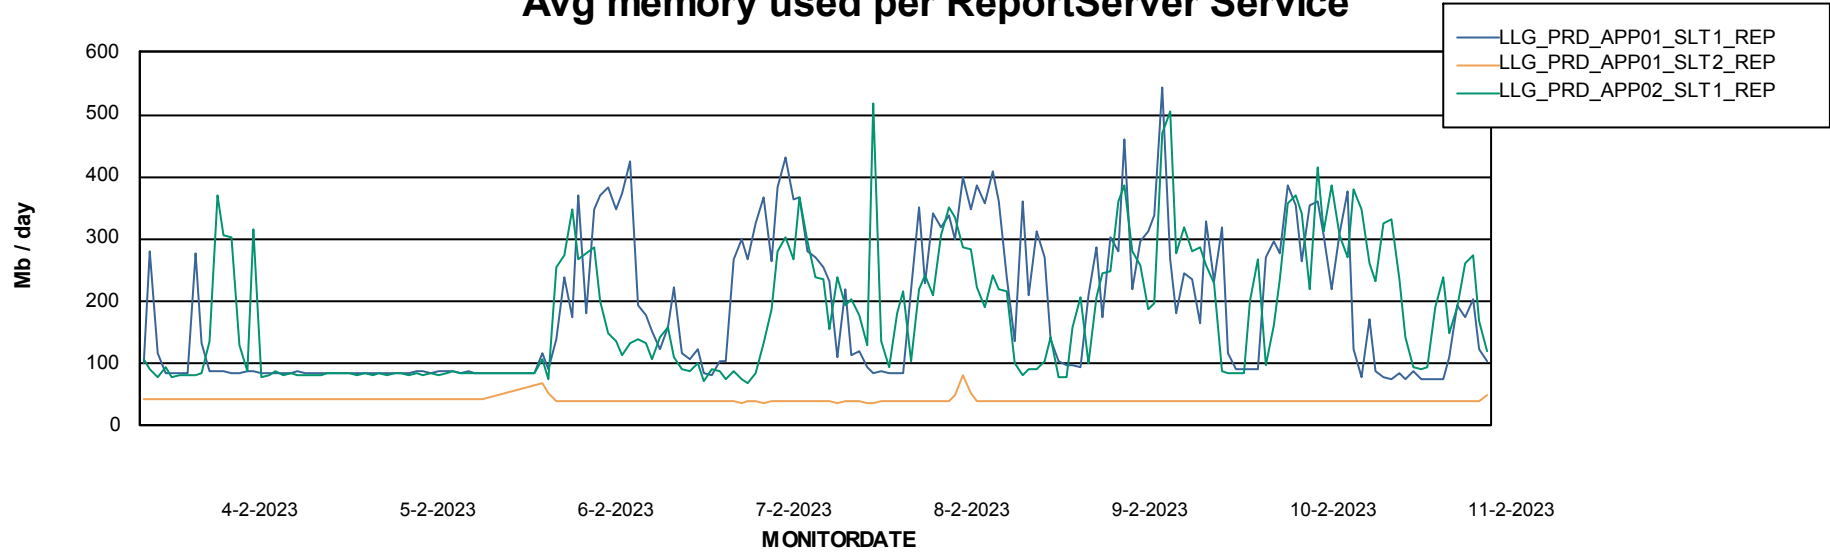

ABSSolute Application Server Services

Avg memory used per ReportServer Service