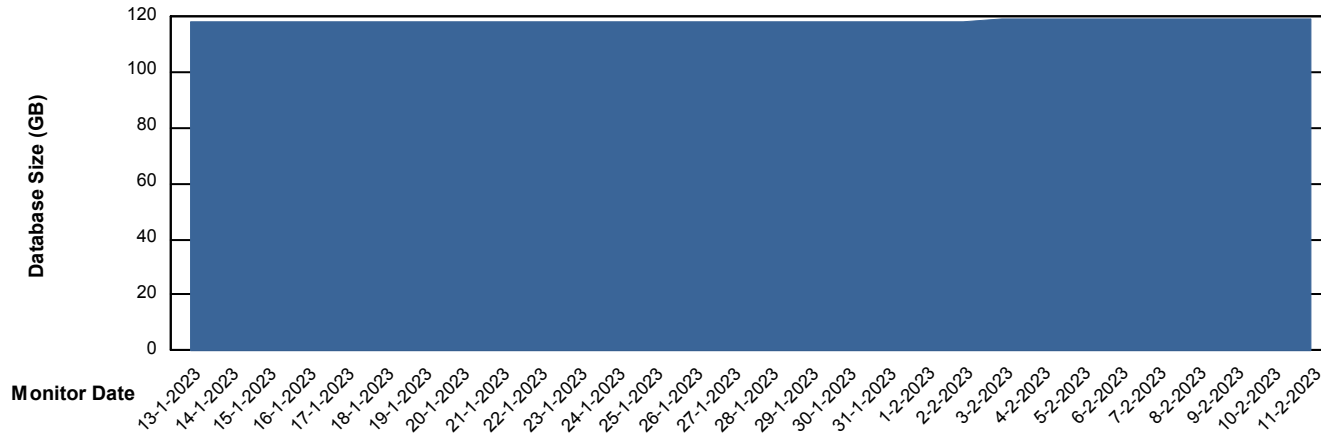

Weekly SLA Customer Report

Customer LLG_Production
Database ID 53

DATABASE SIZE LLGDB_Production

Database growth over last month

DATABASE SIZE LLGDBBI_Production

Database growth over last month

Weekly SLA Customer Report