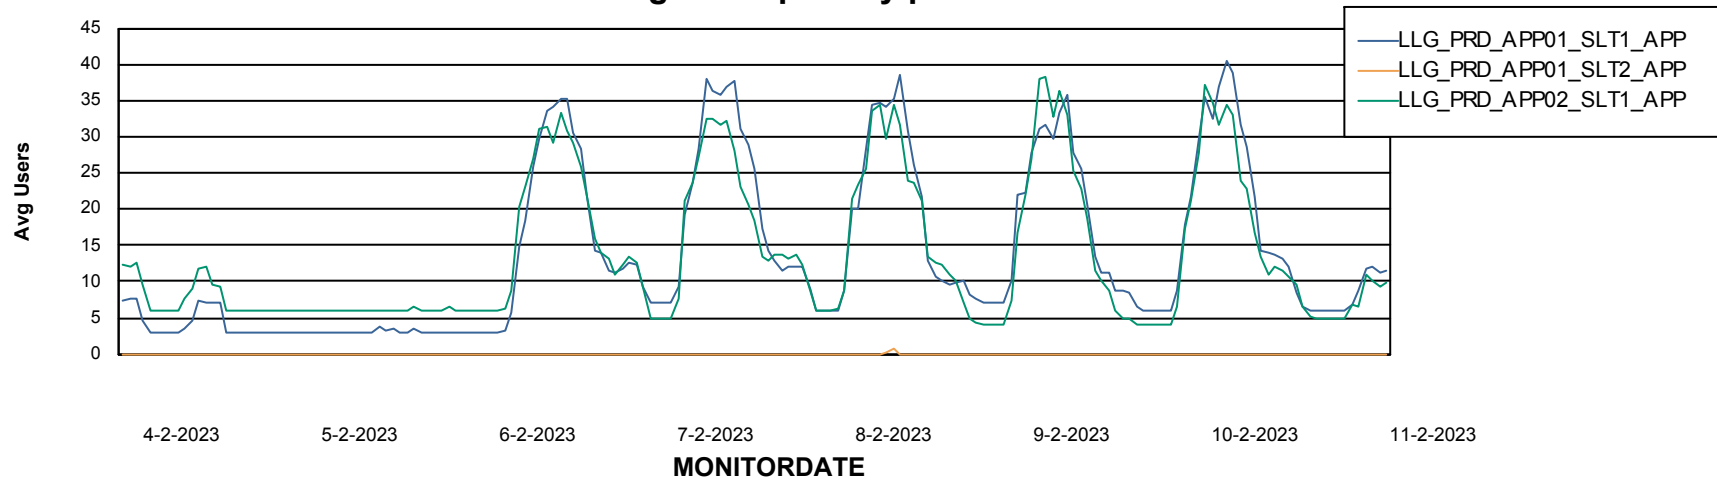

Avg users per day per ABS server