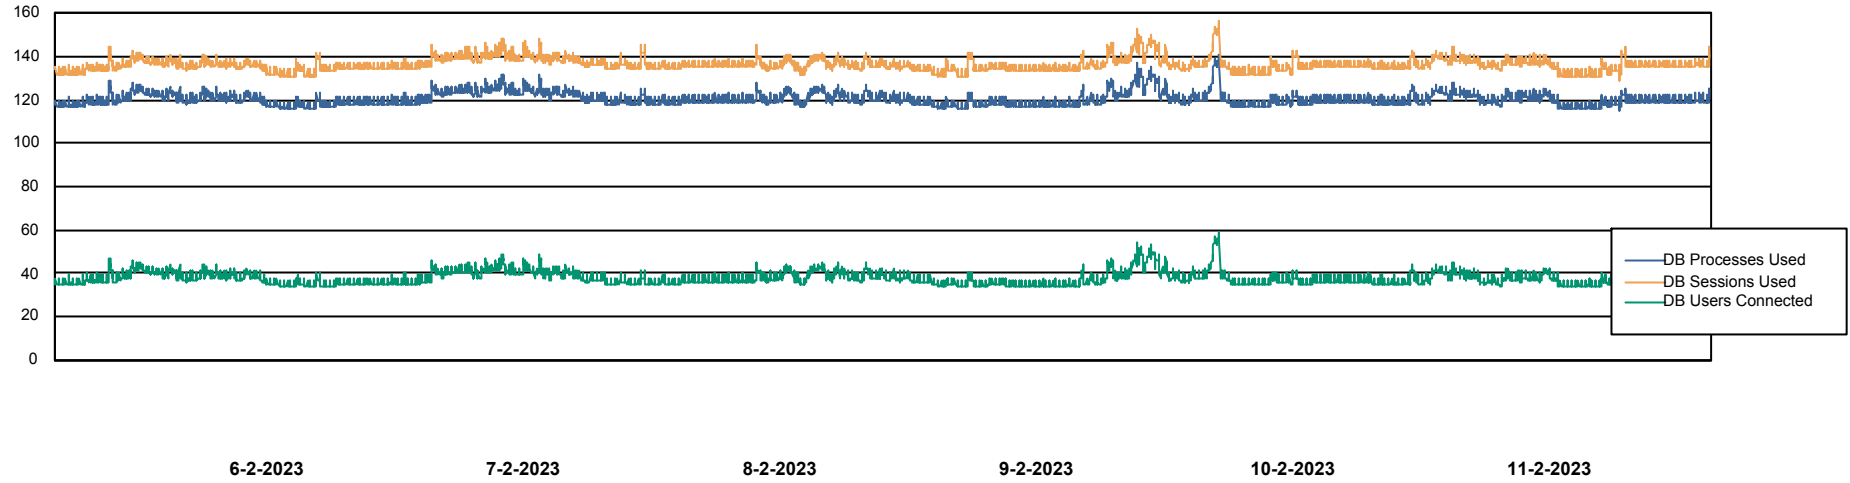

Weekly SLA Customer Report

Customer KBR_Production
Database ID 117

Database Performance BI-DBSRV_DB

Weekly SLA Customer Report

Customer KBR_Production
Database ID 117

Database Performance KBR_PRD_DB-SRV1_DB