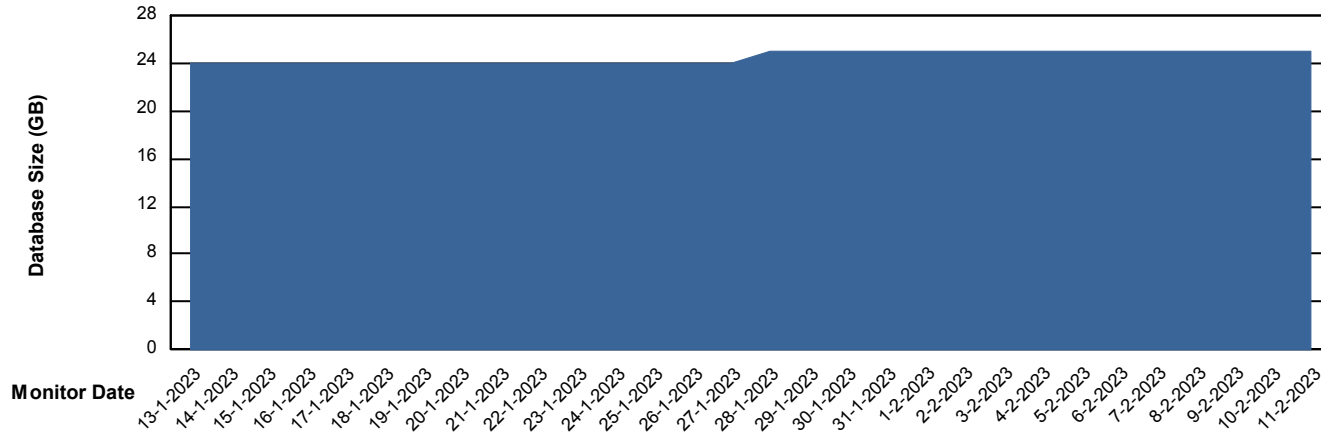

DATABASE SIZE BI-DBSRV_DB

Database growth over last month