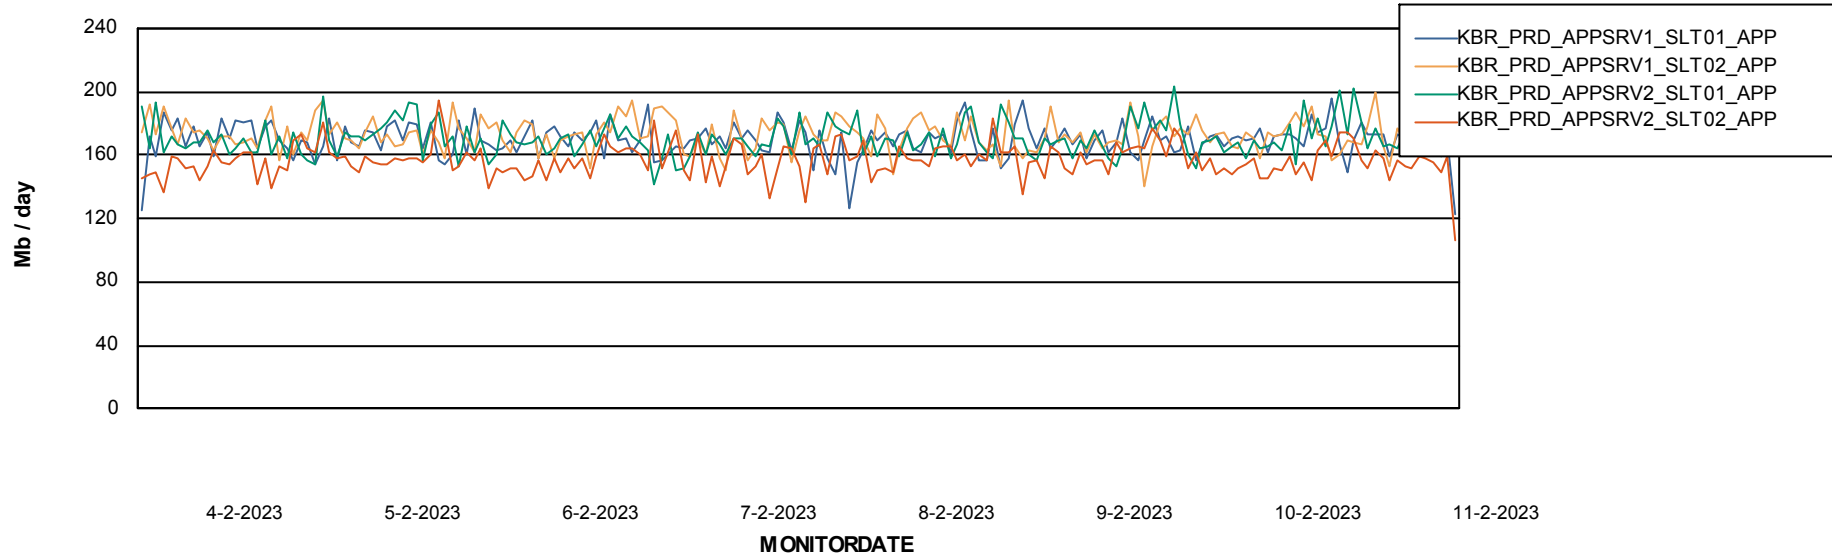

ABSSolute Application Server Services

Avg memory used per ABS Server Service