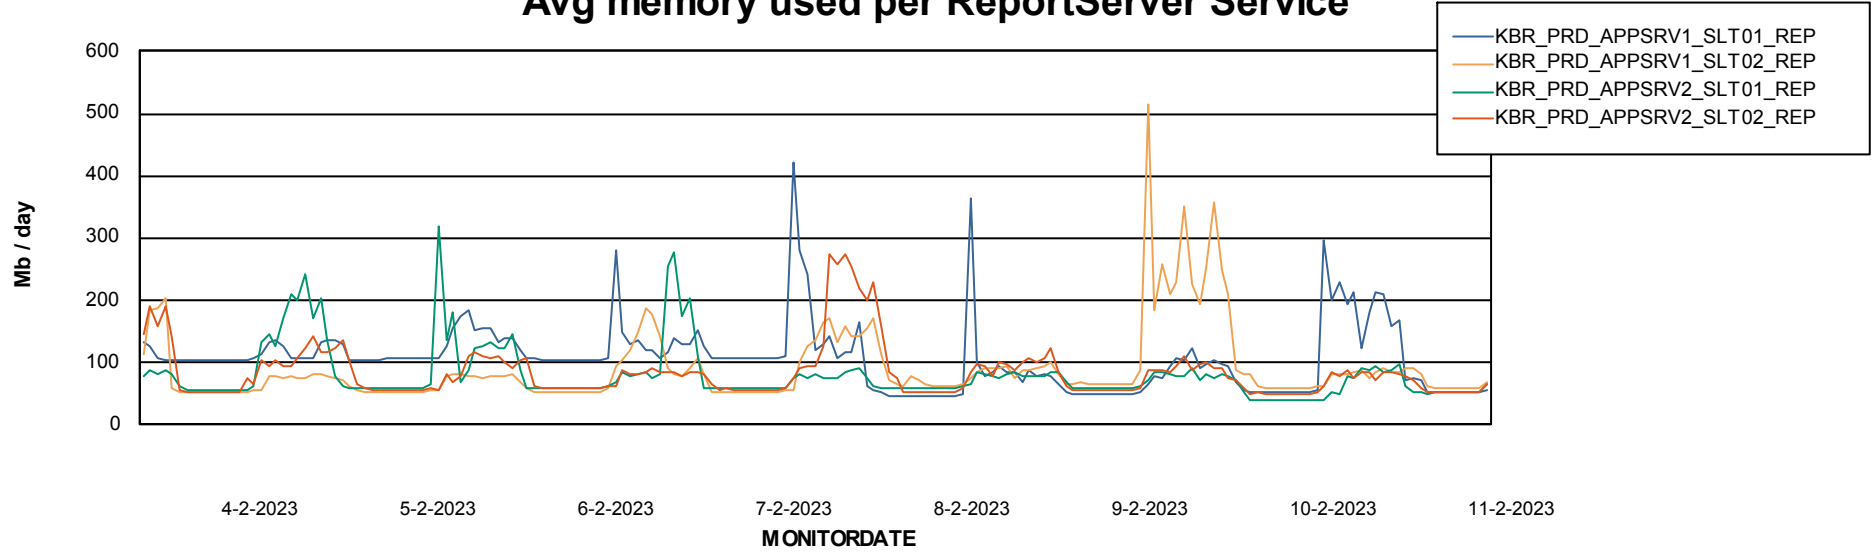

Avg memory used per ABS Server Service

Weekly SLA Customer Report

Customer KBR_Production
Database ID 117

ABSSolute Application Server Services

Avg memory used per ReportServer Service

Avg users per day per ABS server