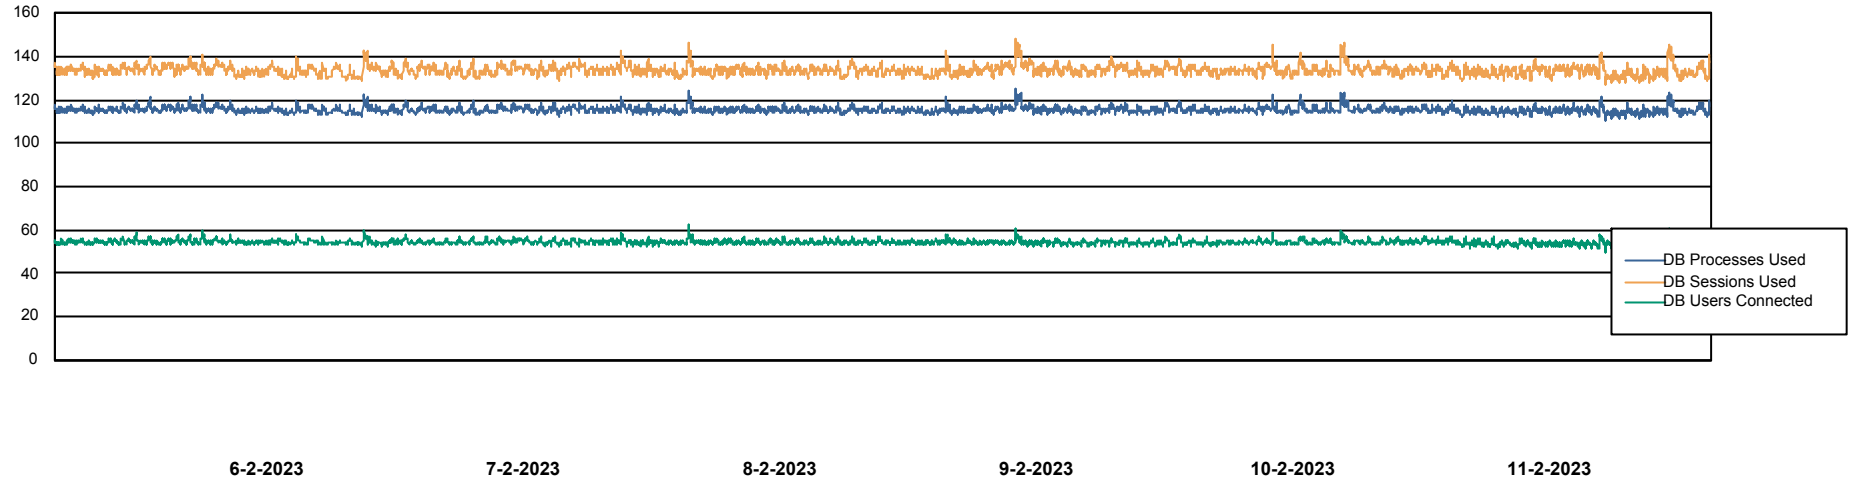

Database Performance BI-DBSRV_DB