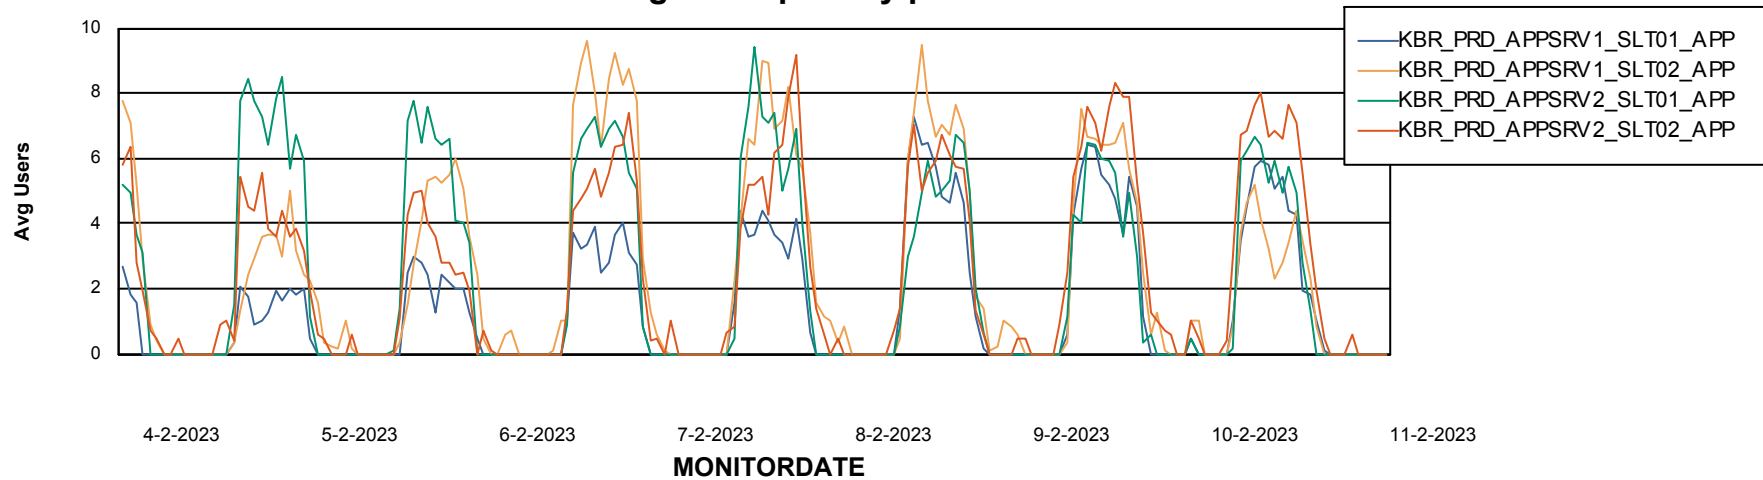

Avg memory used per ABS Server Service

Weekly SLA Customer Report

Customer KBR_Production
Database ID 117

ABSSolute Application Server Services

Avg memory used per ReportServer Service

Avg users per day per ABS server