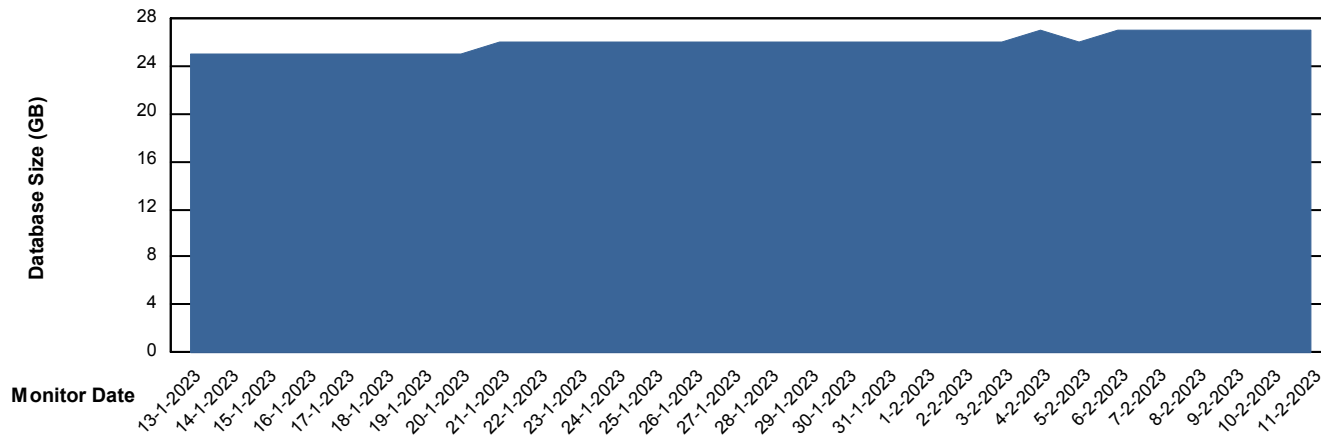

DATABASE SIZE KBR_PRD_DB-SRV1_DB

Database growth over last month