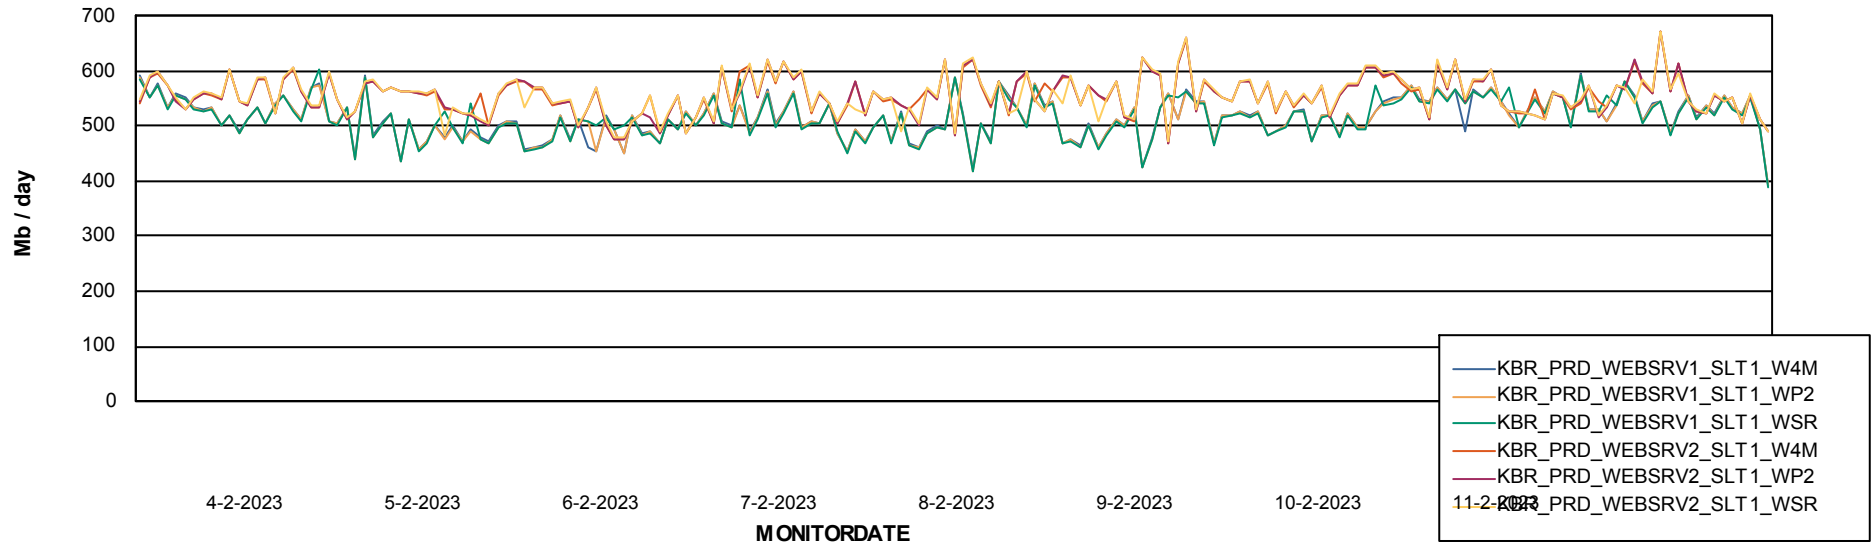

ABSSolute Web Component Services

Avg memory used per ABS Web component