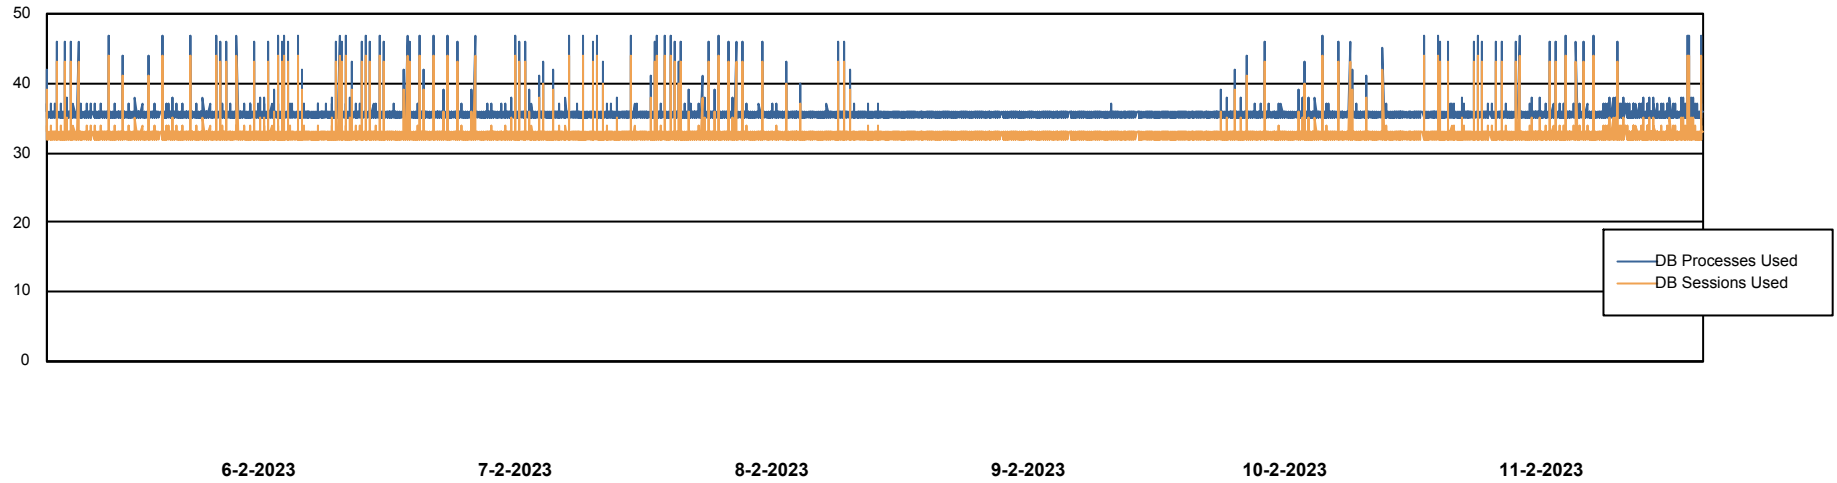

Database Performance KBR_PRD_DB-SRV2_SDB

DB Processes Max 1,000