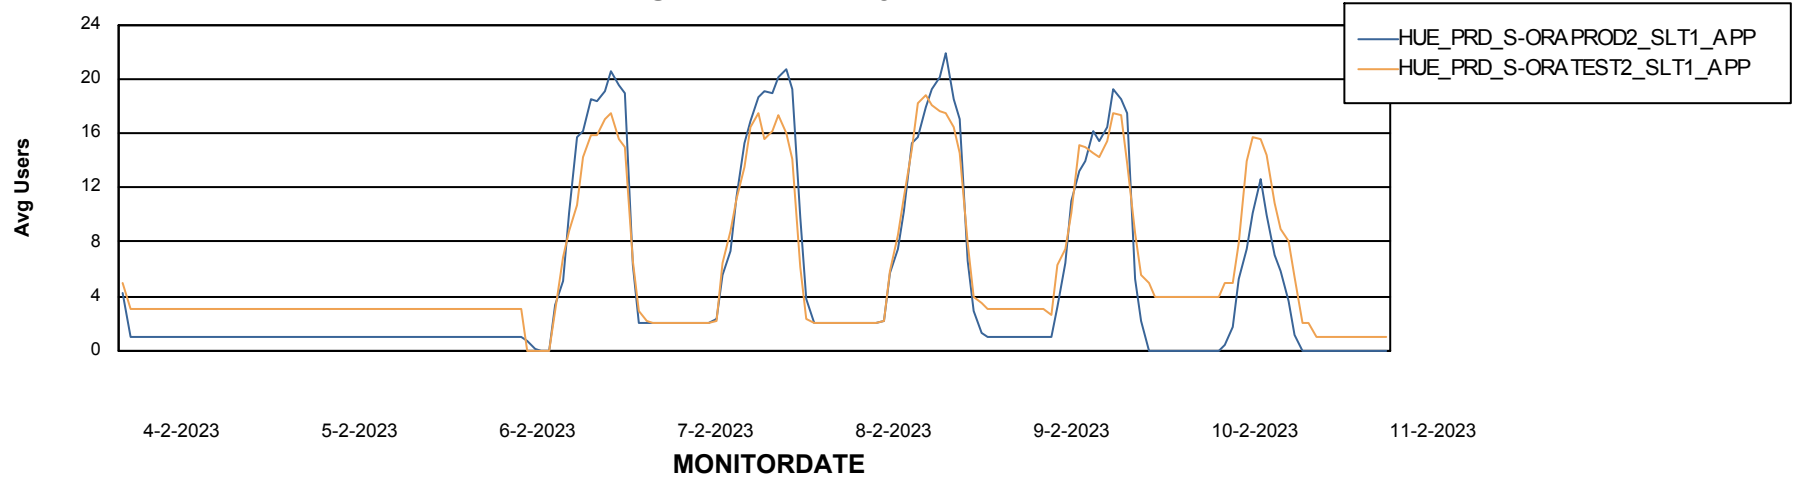

Avg users per day per ABS server