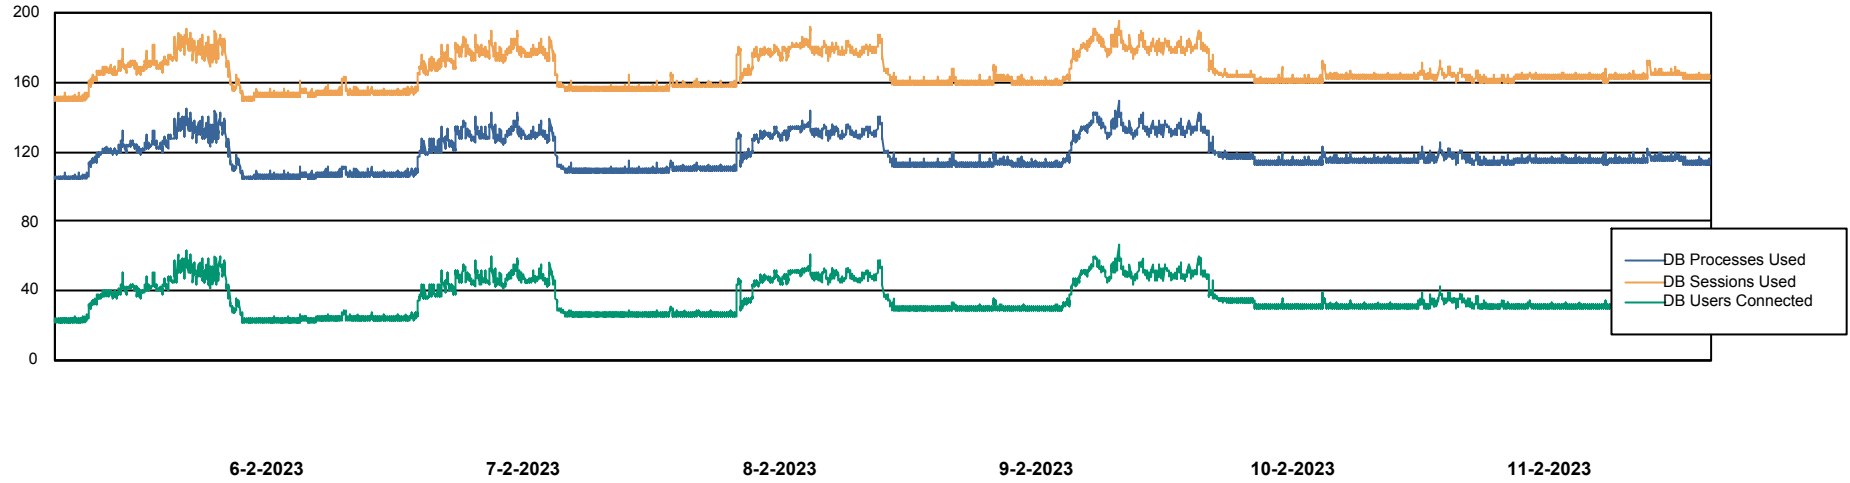

Weekly SLA Customer Report

Customer HUE_Production
Database ID 154

Database Performance HUE_PRD_S-ORABI_DB

Weekly SLA Customer Report

Customer HUE_Production
Database ID 154

Database Performance HUE_PRD_S-ORAPROD2_DB