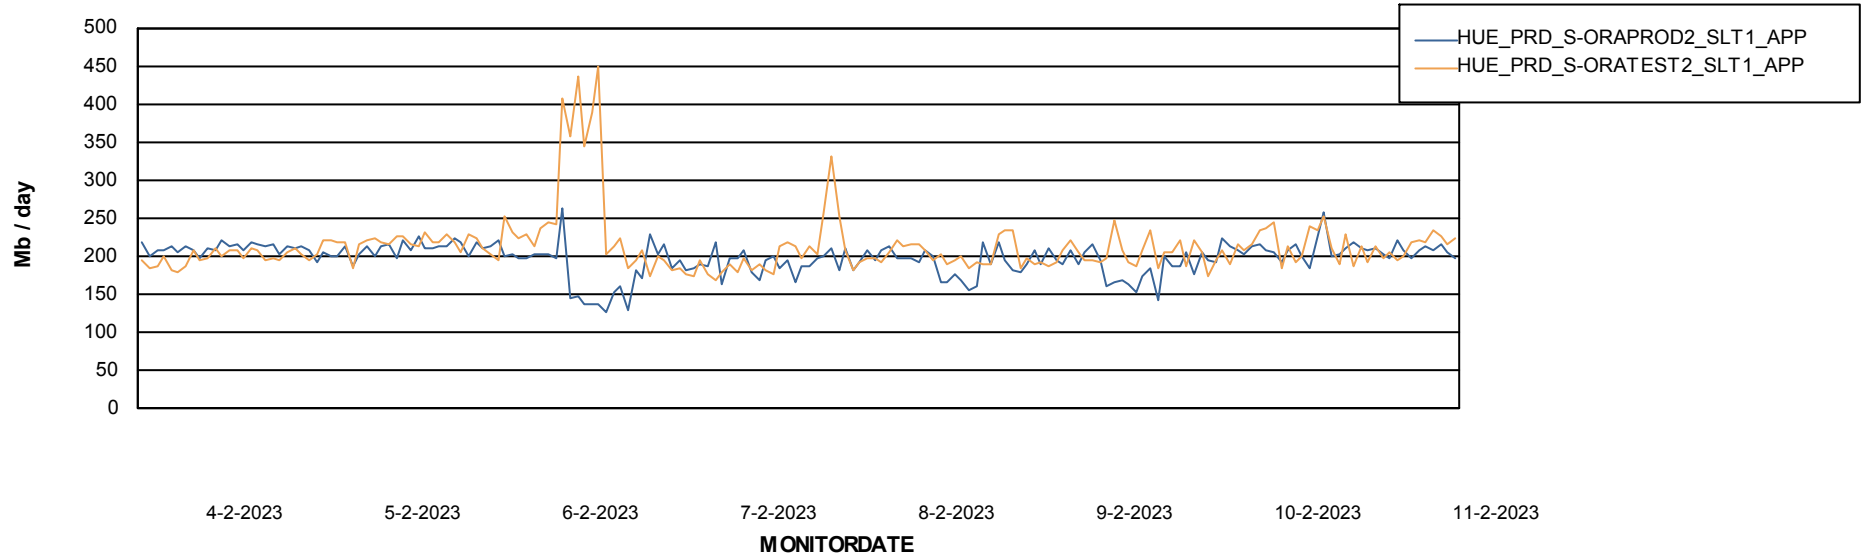

Standby Database Health HUE_Production

Recovery lag for last 7 days

Weekly SLA Customer Report

Customer HUE_Production
Database ID 154

ABSSolute Application Server Services

Avg memory used per ABS Server Service