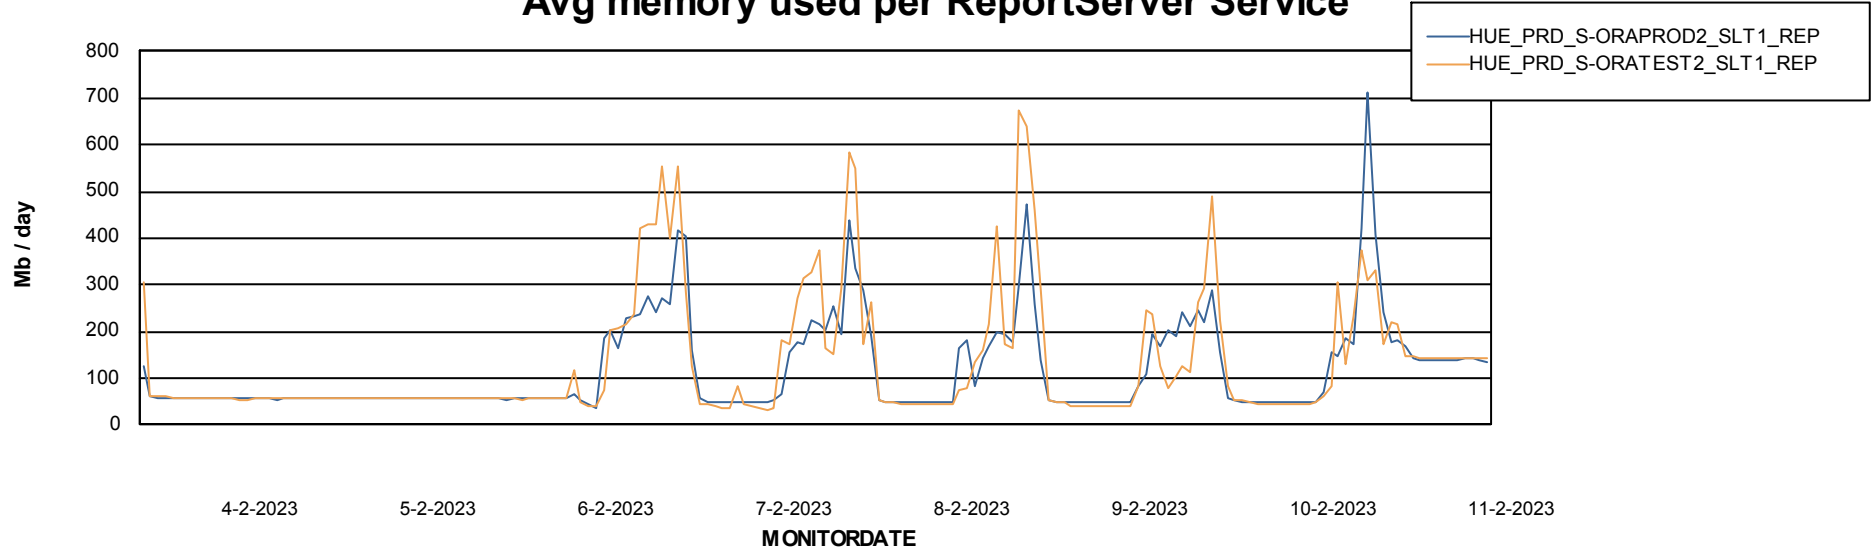

Avg users per day per ABS server

Weekly SLA Customer Report

Customer HUE_Production
Database ID 154

ABSSolute Application ReportServer Services

Avg memory used per ReportServer Service

Weekly SLA Customer Report