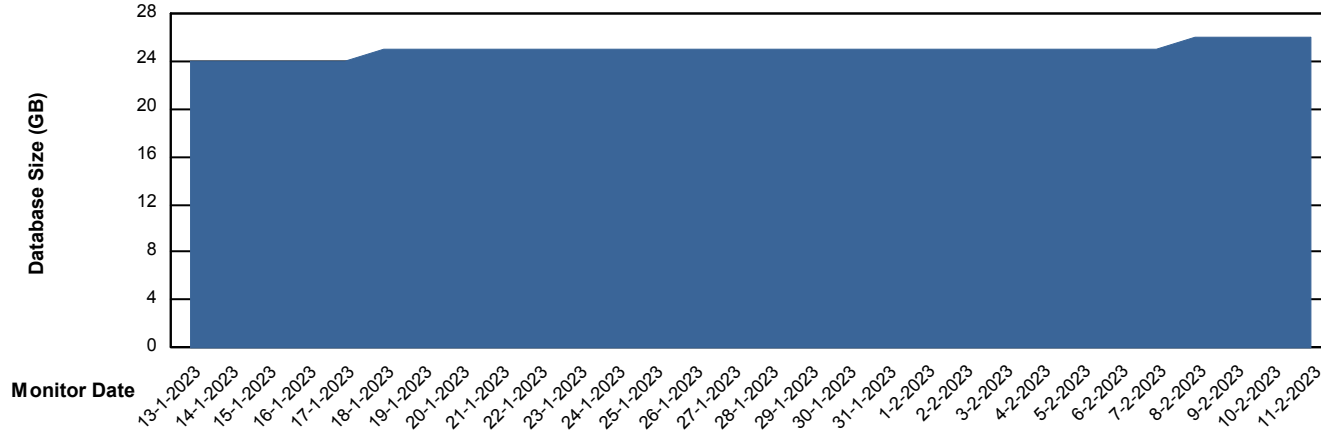

DATABASE SIZE HUE_PRD_S-ORABI_DB

Database growth over last month