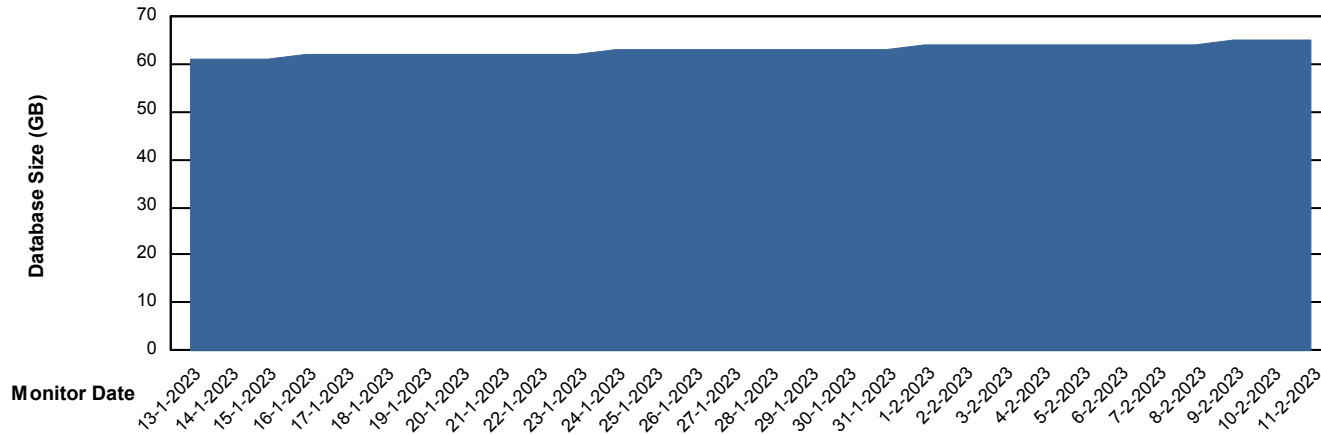

DATABASE SIZE HUE_PRD_S-ORAPROD2_DB

Database growth over last month