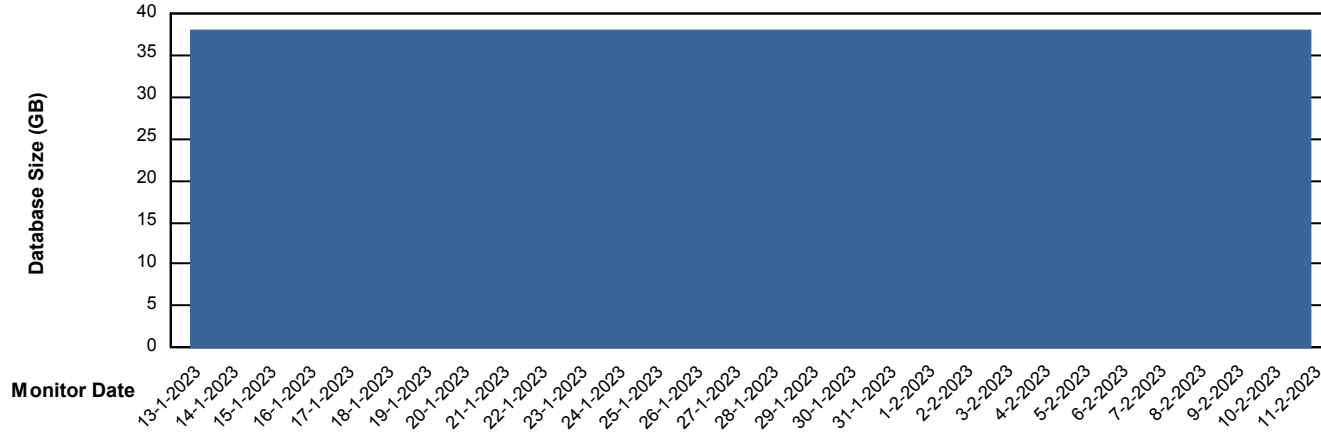

DATABASE SIZE ELJDB_BI

Database growth over last month