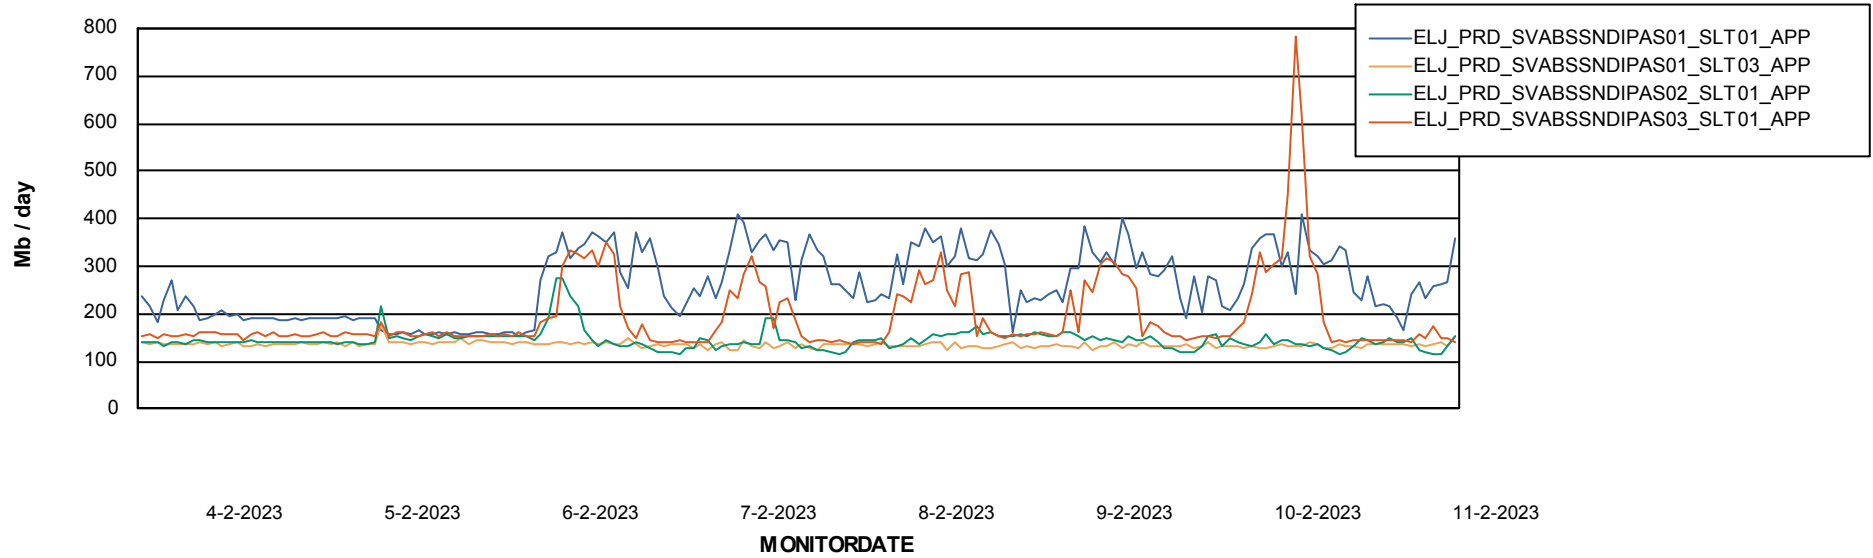

ABSSolute Application Server Services

Avg memory used per ABS Server Service