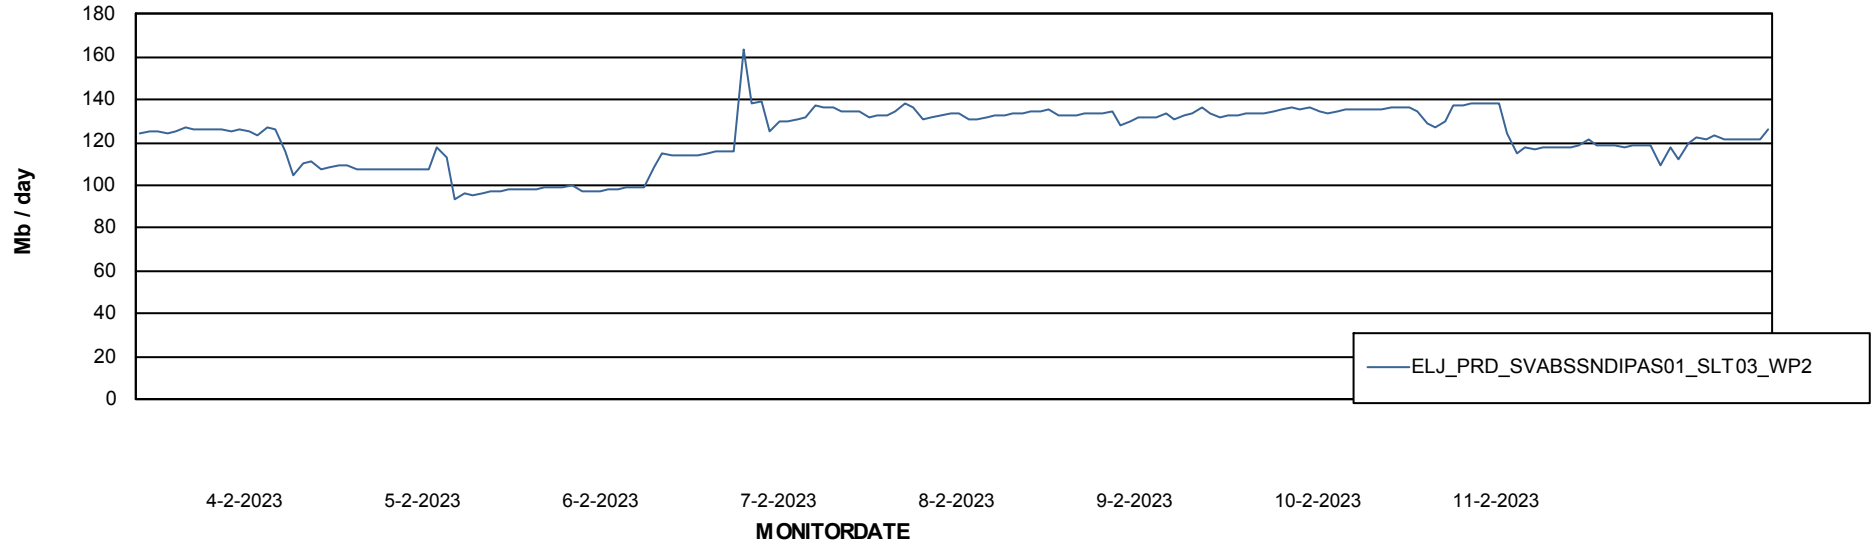

ABSSolute Web Component Services

Avg memory used per ABS Web component