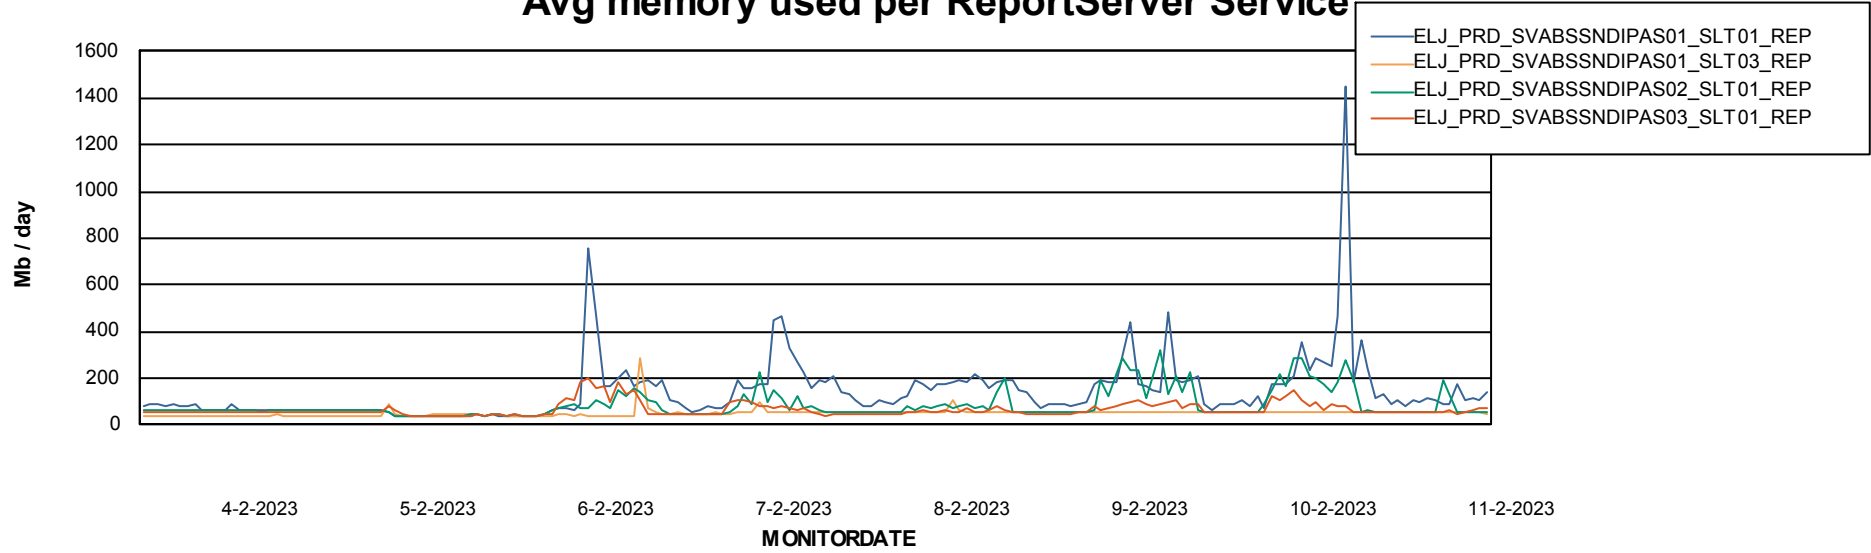

ABSSolute Application ReportServer Services

Avg memory used per ReportServer Service