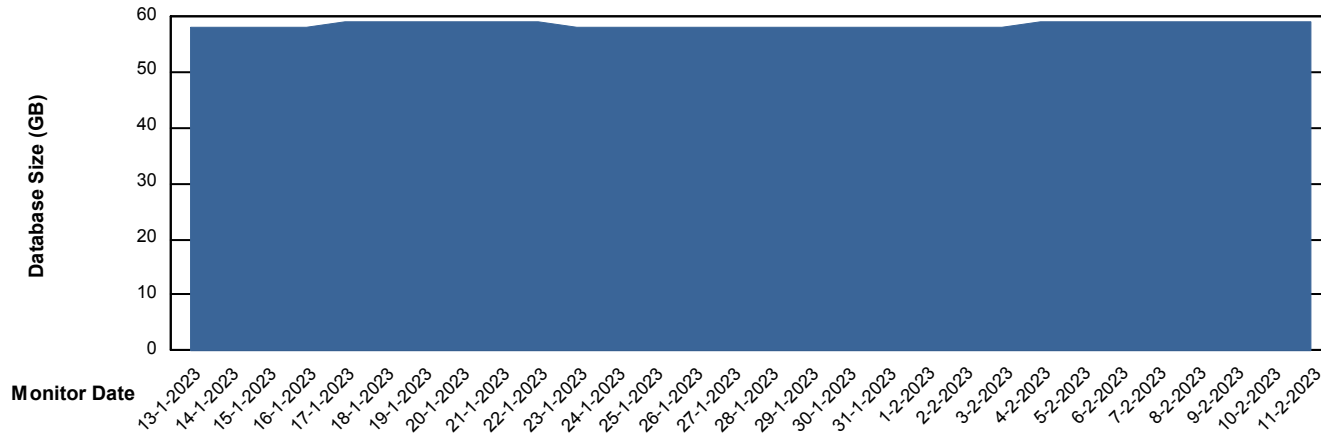

# Weekly SLA Customer Report

Customer ELJ Production  
Database ID 72

DATABASE SIZE ELJDB\_BI

### Database growth over last month

DATABASE SIZE ELJDB\_Production

### Database growth over last month