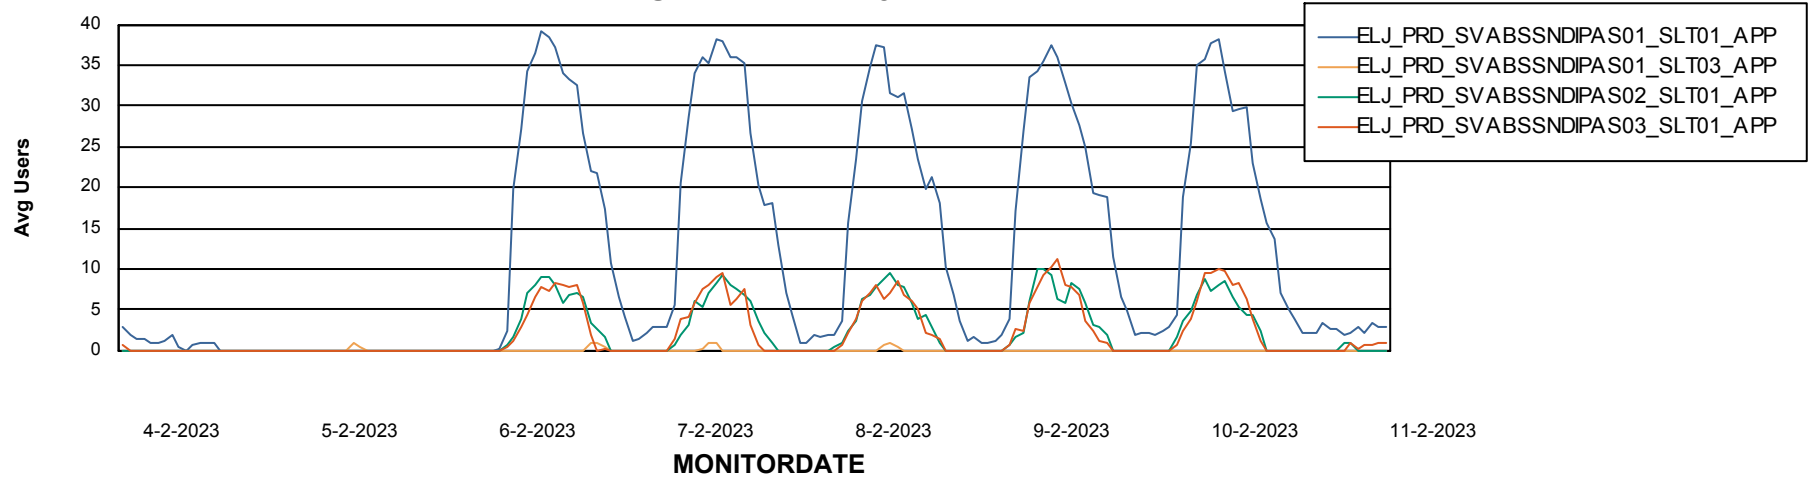

Avg users per day per ABS server