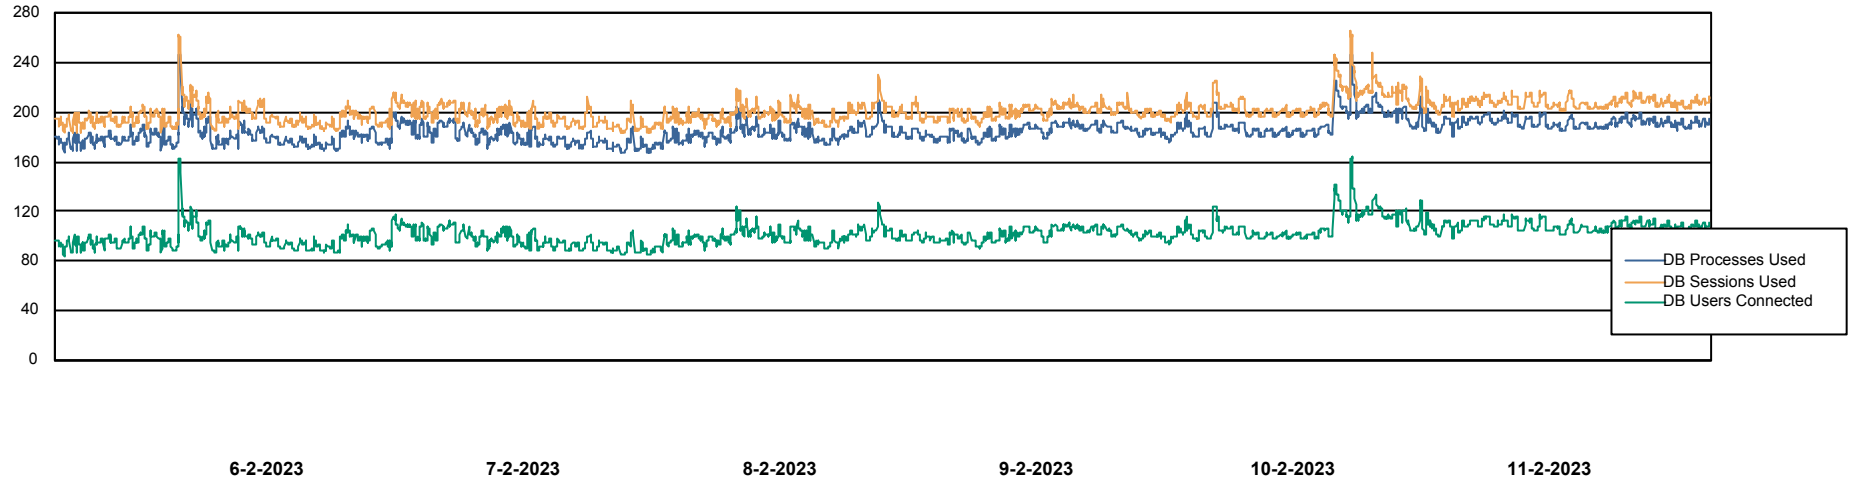

Weekly SLA Customer Report

Customer ELI_Production
Database ID 62

Database Performance ELIDB_BI

Weekly SLA Customer Report

Customer ELI_Production
Database ID 62

Database Performance ELIDB_Production

Weekly SLA Customer Report