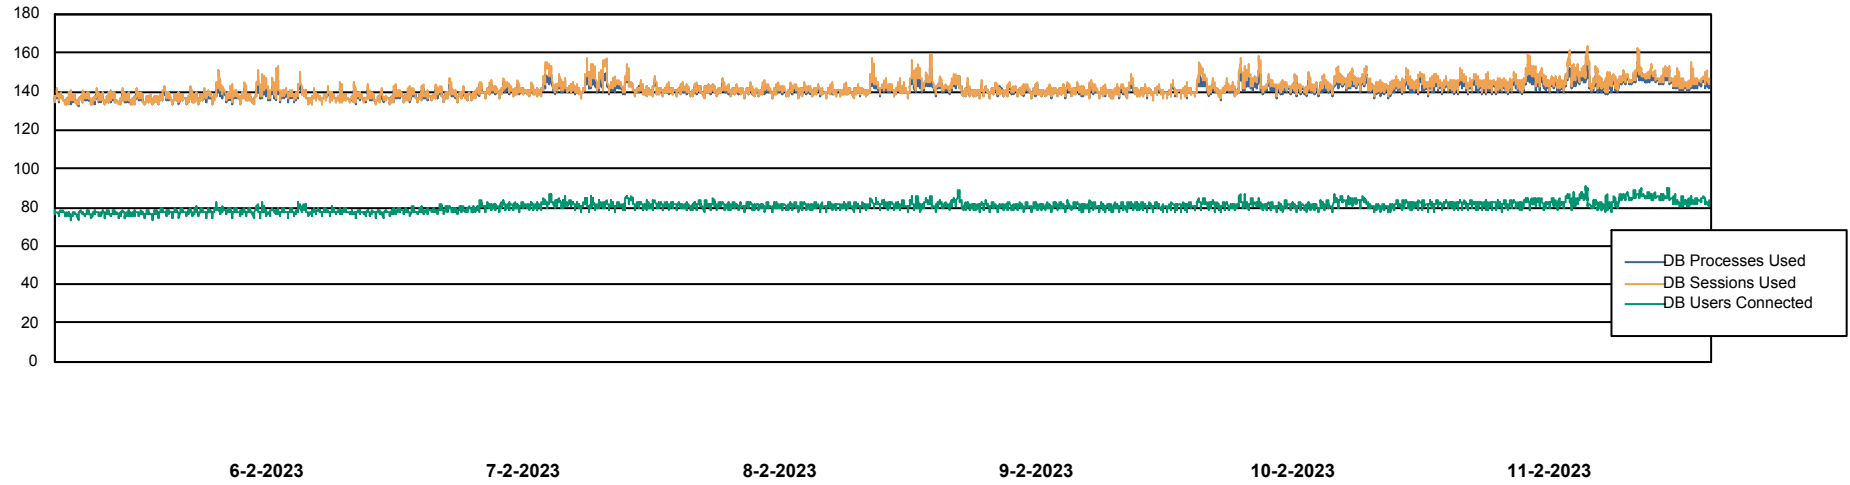

Database Performance ELIDB_BI