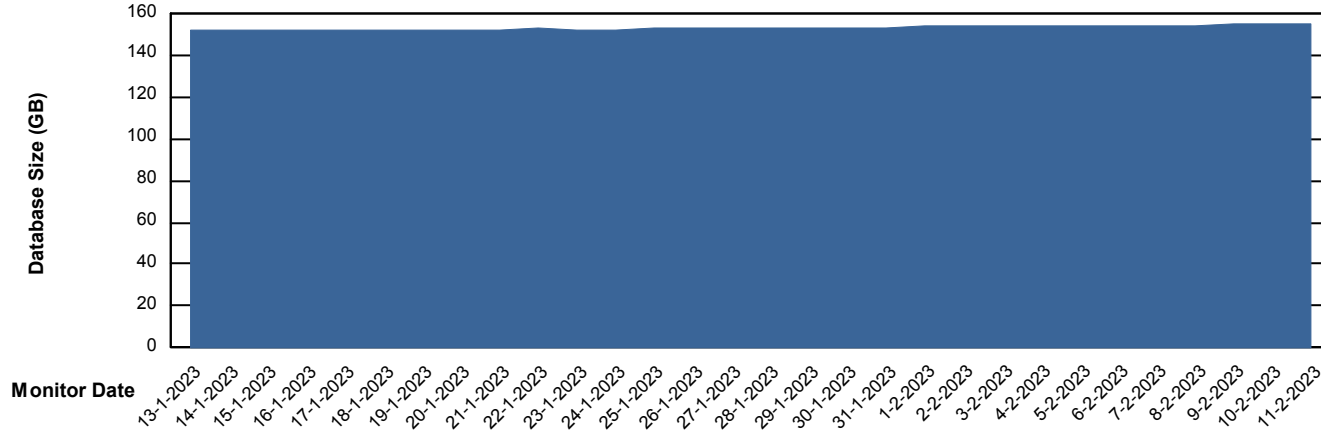

Customer ELI_Production
Database ID 62

Database Performance ELIDB_Standby

DB Processes Max 1,000

Weekly SLA Customer Report

Customer ELI_Production
Database ID 62

DATABASE SIZE ELIDB_BI

Database growth over last month

DATABASE SIZE ELIDB_Production

Database growth over last month

Weekly SLA Customer Report

Customer ELI_Production
Database ID 62

Database Tablespace ELIDB_BI

Date	Tablespace Name	Filesize (Gb)	Usedsize (Gb)	Percentage free
11-2-2023	ABSDATA	83	70	16
	INDX	101	83	18
10-2-2023	ABSDATA	83	70	16
	INDX	101	83	18
9-2-2023	ABSDATA	83	70	16
	INDX	101	83	18
8-2-2023	ABSDATA	83	70	16
	INDX	101	83	18
7-2-2023	ABSDATA	83	69	16
	INDX	101	83	18
6-2-2023	ABSDATA	83	69	16
	INDX	101	82	18
5-2-2023	ABSDATA	80	70	13
	INDX	98	82	16