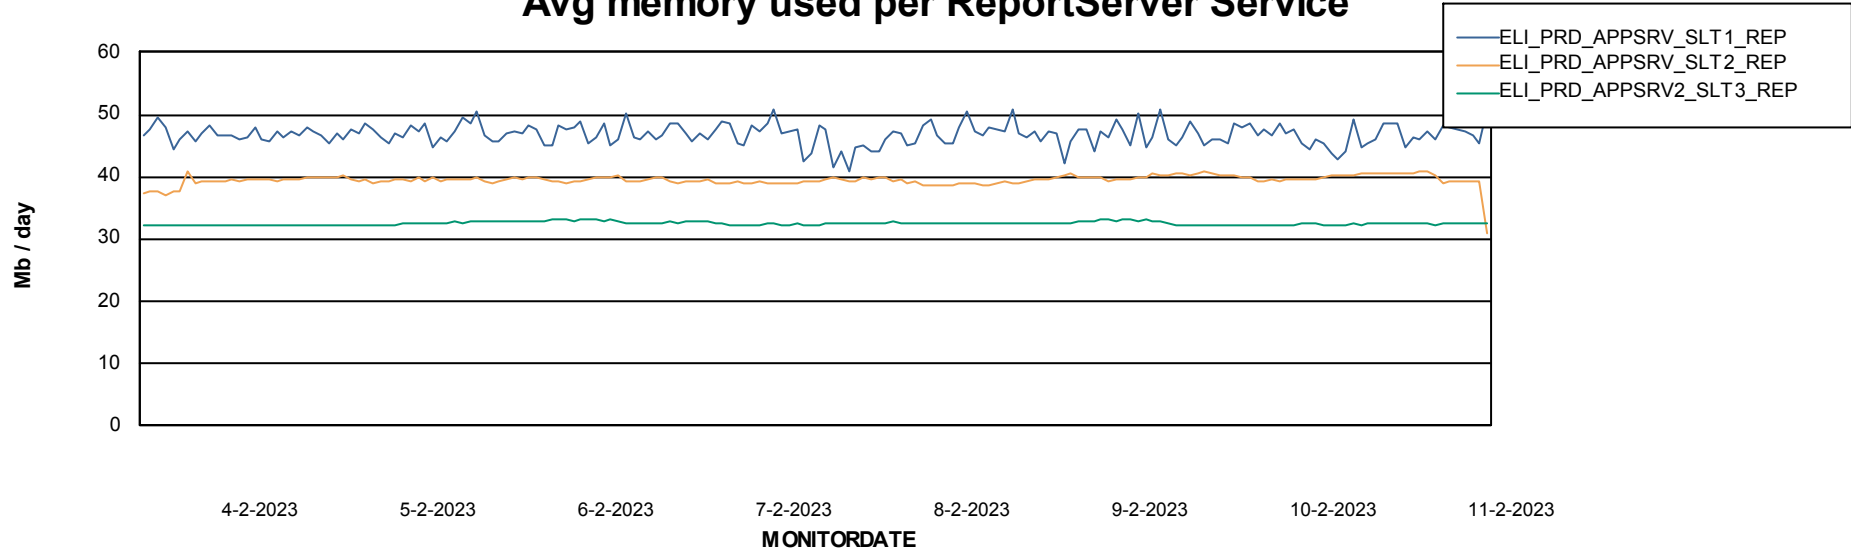

ABSSolute Application Server Services

Avg memory used per ReportServer Service