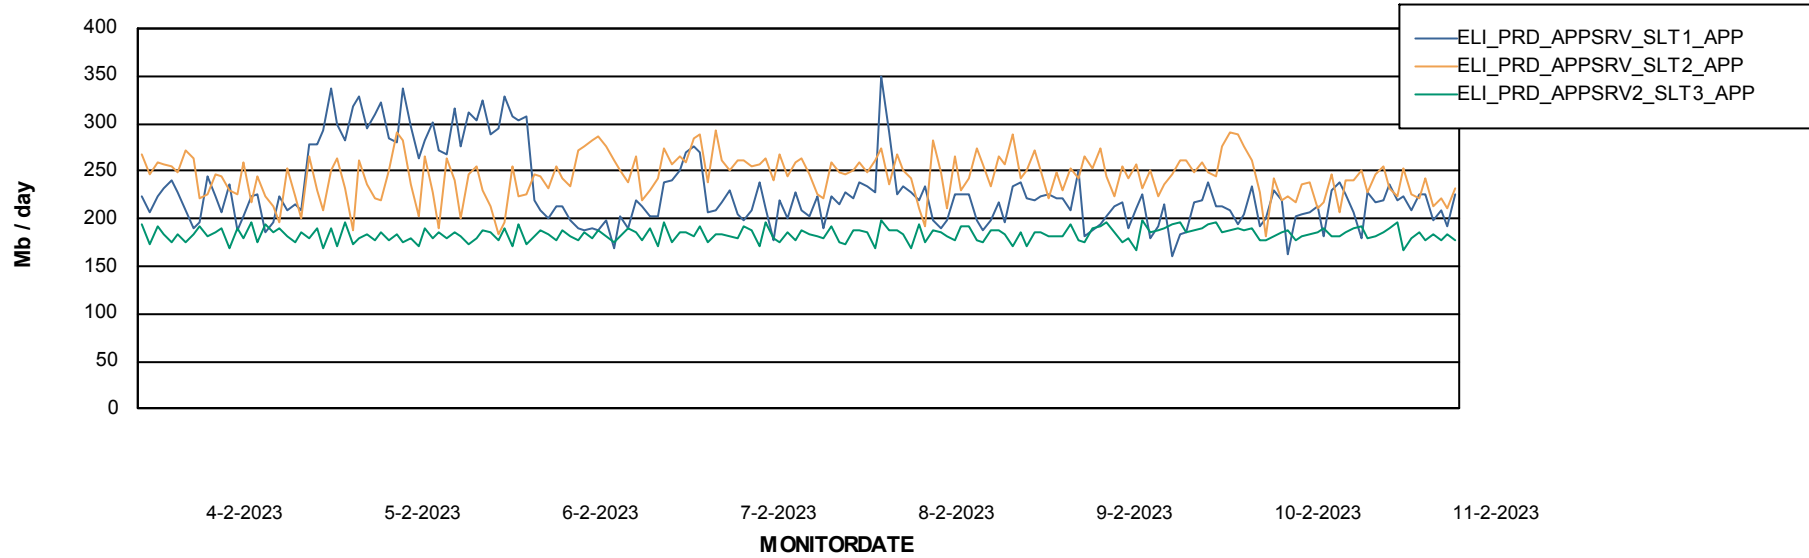

ABSSolute Application Server Services

Avg memory used per ABS Server Service