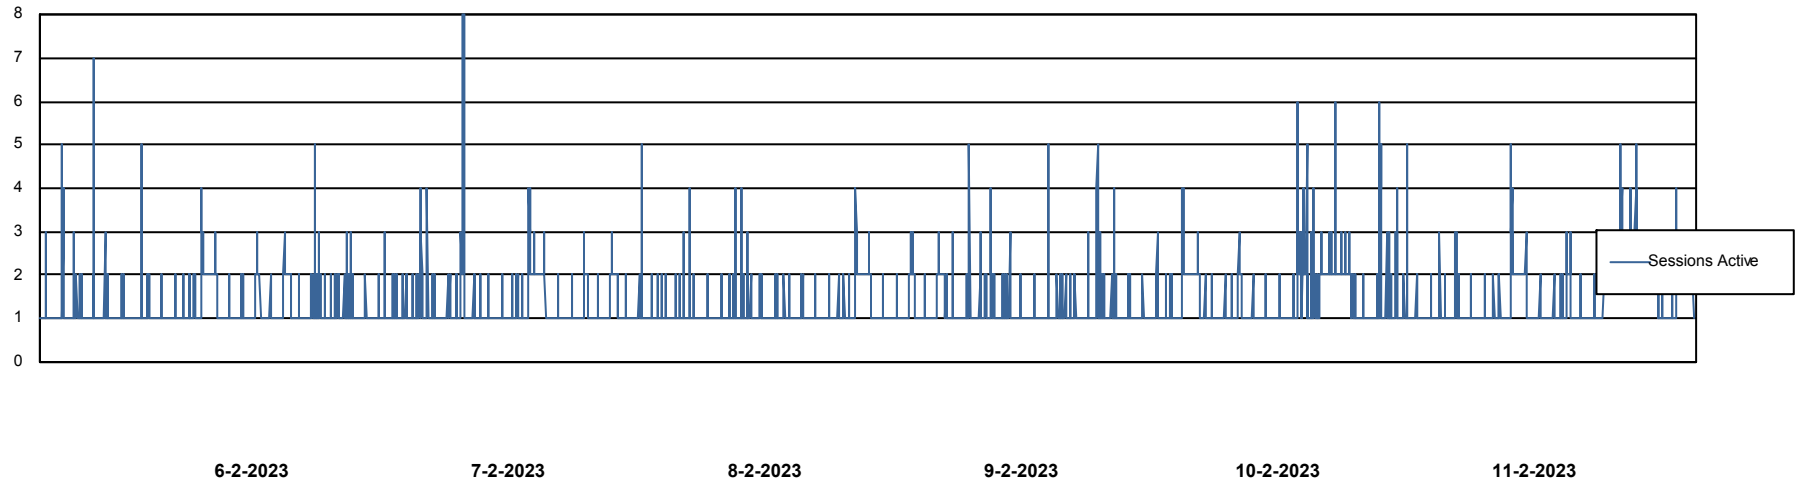

Harddisk Usage ELI_PRD_BISRV

	Free disk space on / (%)	Total disk space on / (Gb)	Used disk space on / (Gb)	Free disk space on /ABS-BI (%)	Total disk space on /ABS-BI	Used disk space on /ABS-BI	Free disk space on /backup (%)	Total disk space on /backup	Used disk space on /backup	Free disk space on /boot (%)
11-2-2023	29	90	64	16	275	221	78	68	15	62
10-2-2023	29	90	64	16	275	222	79	68	14	62
9-2-2023	29	90	64	17	275	219	77	68	15	62
8-2-2023	29	90	64	17	275	218	71	68	20	62
7-2-2023	29	90	64	17	275	219	77	68	15	62
6-2-2023	29	90	64	19	275	213	69	68	21	62
5-2-2023	29	90	64	19	275	212	69	68	21	62

Weekly SLA Customer Report

Customer ELI_Production
Database ID 62

Database Performance ELIDB_BI

Weekly SLA Customer Report

Customer ELI_Production
Database ID 62

Database Performance ELIDB_Production

Weekly SLA Customer Report