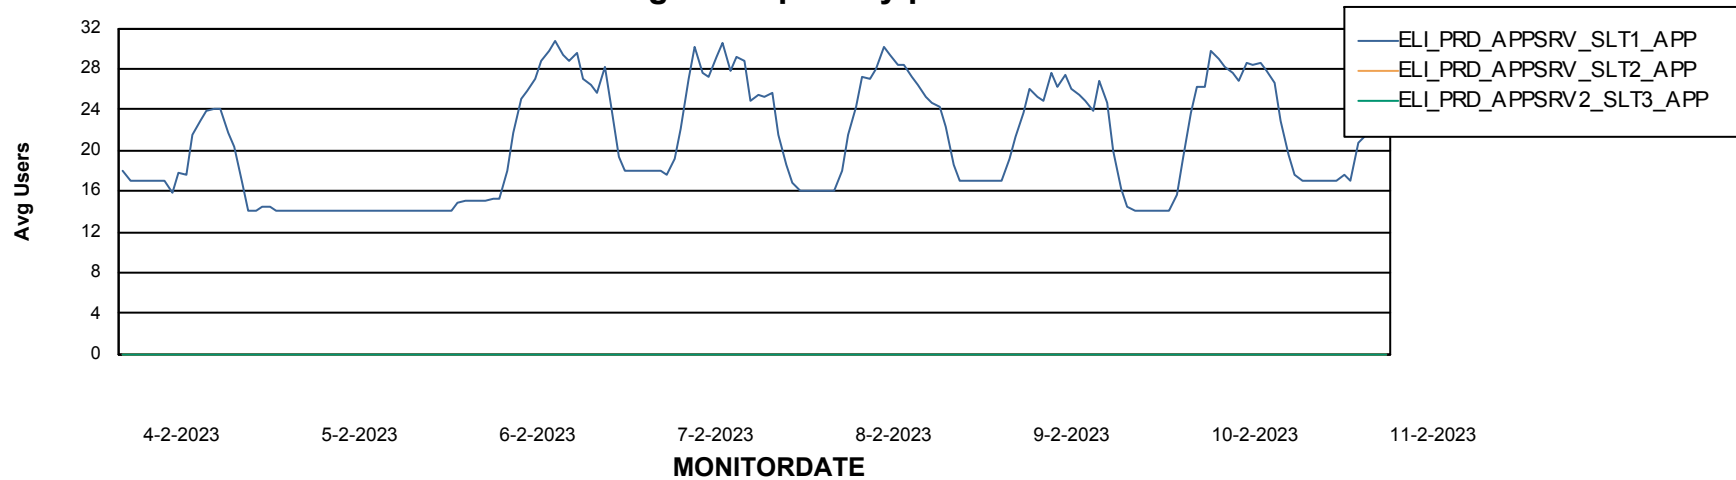

Avg users per day per ABS server