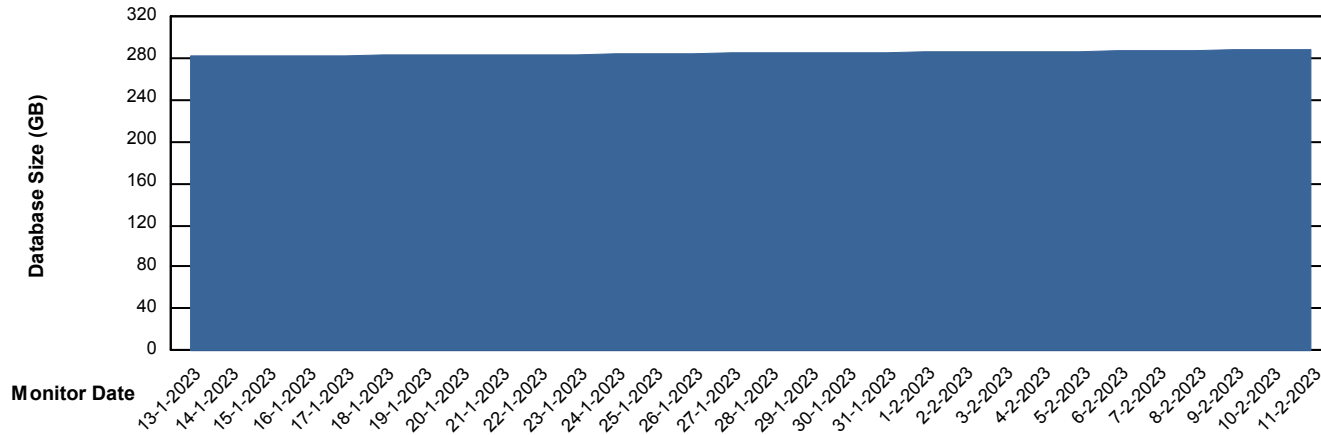

Customer ELI_Production
Database ID 62

Database Performance ELIDB_Standby

DB Processes Max 1,000

Weekly SLA Customer Report

Customer ELI_Production
Database ID 62

DATABASE SIZE ELIDB_BI

Database growth over last month

DATABASE SIZE ELIDB_Production

Database growth over last month

Weekly SLA Customer Report

Customer ELI_Production
Database ID 62

Database Tablespace ELIDB_BI

Date	Tablespace Name	Filesize (Gb)	Usedsize (Gb)	Percentage free
11-2-2023	ABSDATA	83	70	16
	INDX	101	83	18
10-2-2023	ABSDATA	83	70	16
	INDX	101	83	18
9-2-2023	ABSDATA	83	70	16
	INDX	101	83	18
8-2-2023	ABSDATA	83	70	16
	INDX	101	83	18
7-2-2023	ABSDATA	83	69	16
	INDX	101	83	18
6-2-2023	ABSDATA	83	69	16
	INDX	101	82	18
5-2-2023	ABSDATA	80	70	13
	INDX	98	82	16