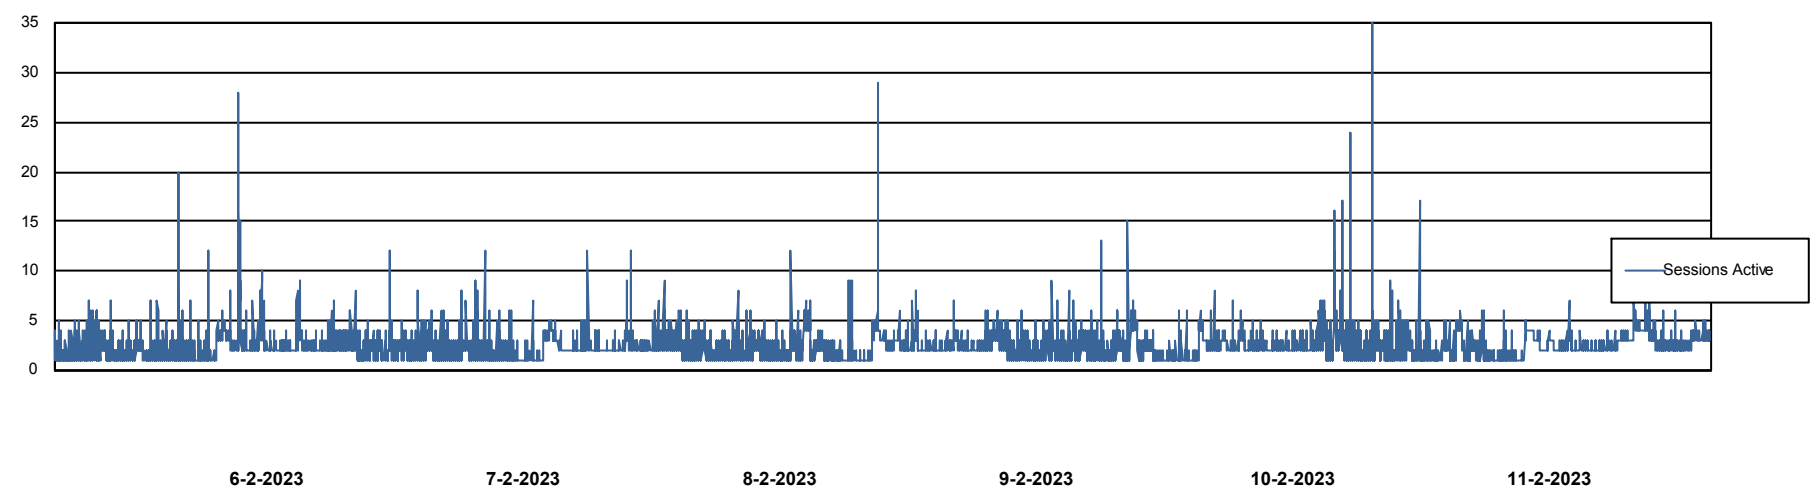

Weekly SLA Customer Report

Customer ELI_Production
Database ID 62

Database Performance ELIDB_BI

Weekly SLA Customer Report

Customer ELI_Production
Database ID 62

Database Performance ELIDB_Production

Weekly SLA Customer Report

Customer ELI_Production
Database ID 62

Database Performance ELIDB_Standby

DB Processes Max 1,000

Weekly SLA Customer Report

Customer ELI_Production
Database ID 62

DATABASE SIZE ELIDB_BI

Database growth over last month