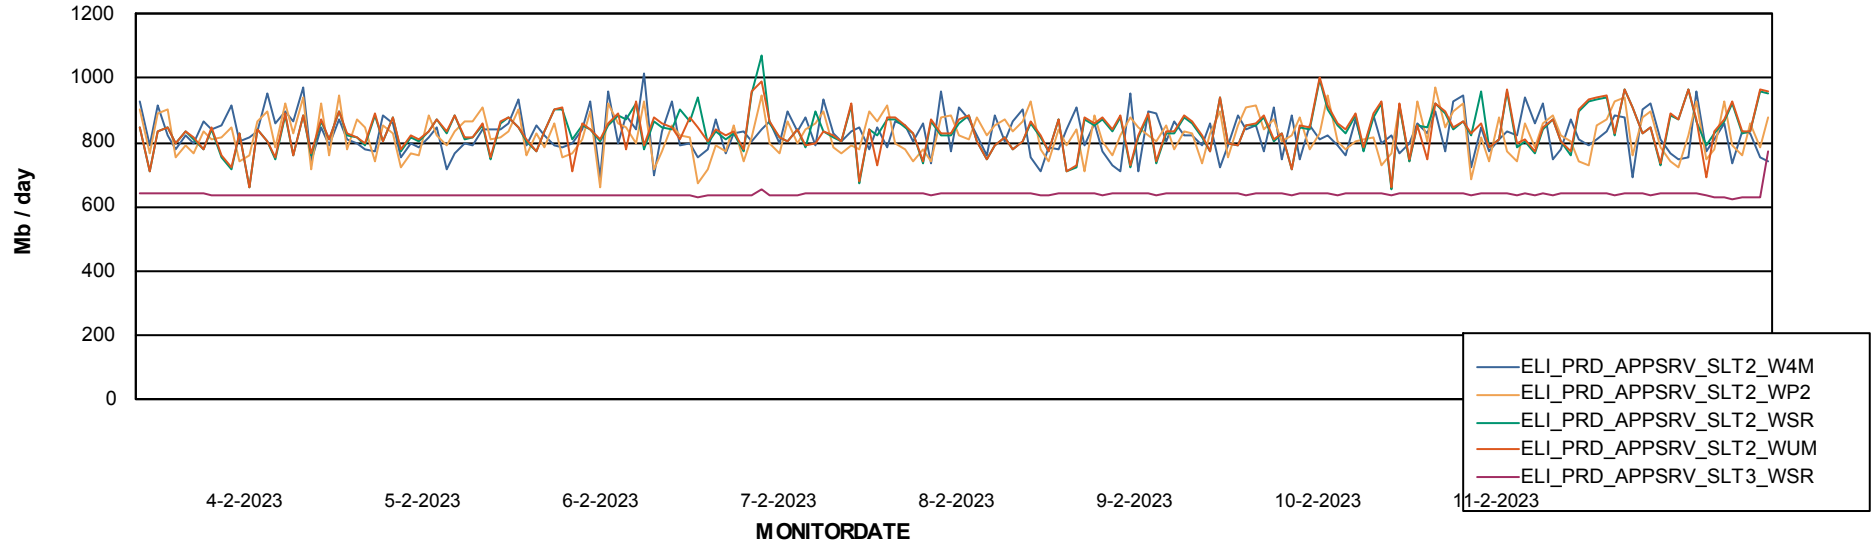

ABSSolute Application Server Services

Avg memory used per ABS Web component