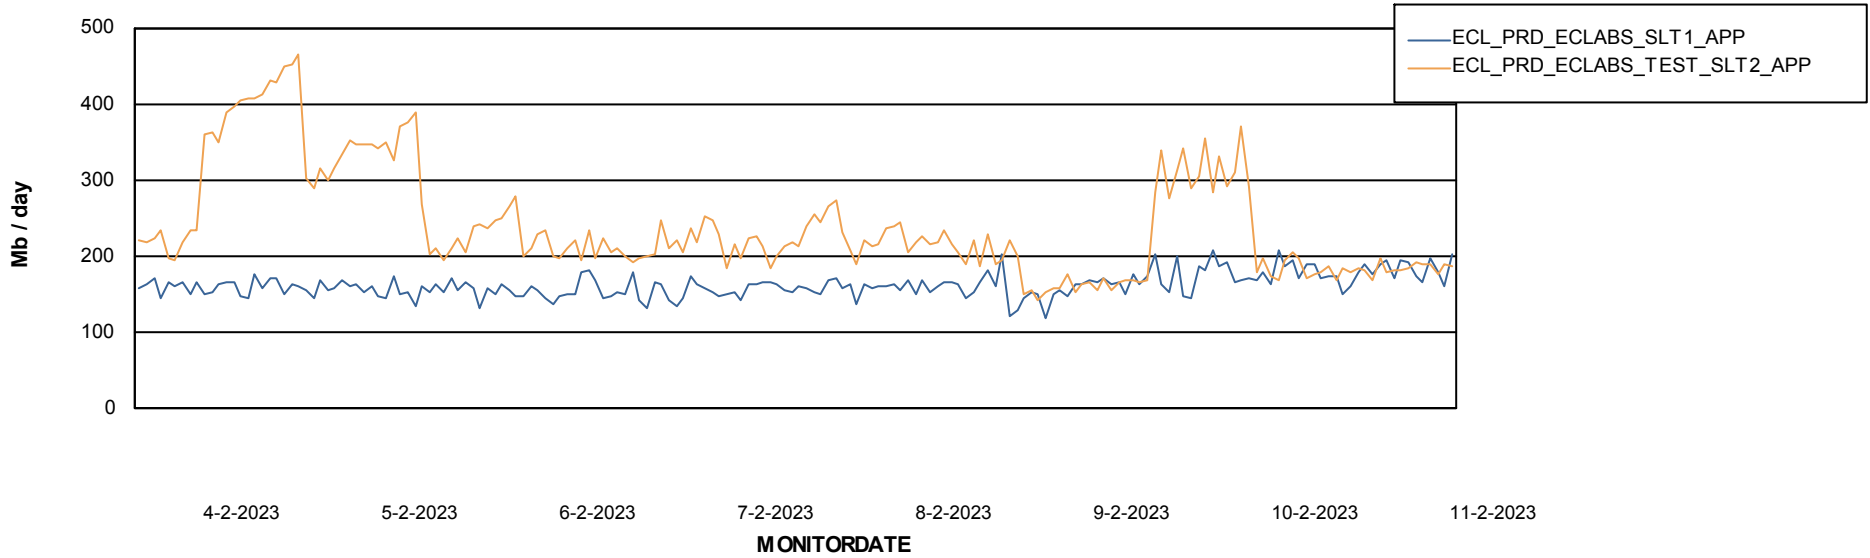

Date	Tablespace Name	Filesize (Gb)	Usedsize (Gb)	Percentage free
11-2-2023	ABSDATA	81	42	48
	INDX	10	5	54
10-2-2023	ABSDATA	81	42	48
	INDX	10	5	54
9-2-2023	ABSDATA	81	42	48
	INDX	10	5	54
8-2-2023	ABSDATA	81	42	48
	INDX	10	5	54
7-2-2023	ABSDATA	81	42	48
	INDX	10	5	54
6-2-2023	ABSDATA	81	42	48
	INDX	10	5	54
5-2-2023	ABSDATA	81	42	48
	INDX	10	5	55

Weekly SLA Customer Report

Customer ECL_Production
Database ID 156

Standby Database Health ECL_Production

Recovery lag for last 7 days

Weekly SLA Customer Report

Customer ECL_Production
Database ID 156

ABSSolute Application Server Services

Avg memory used per ABS Server Service

Avg users per day per ABS server

Weekly SLA Customer Report

Customer ECL_Production
Database ID 156

ABSSolute Application ReportServer Services

Avg memory used per ReportServer Service