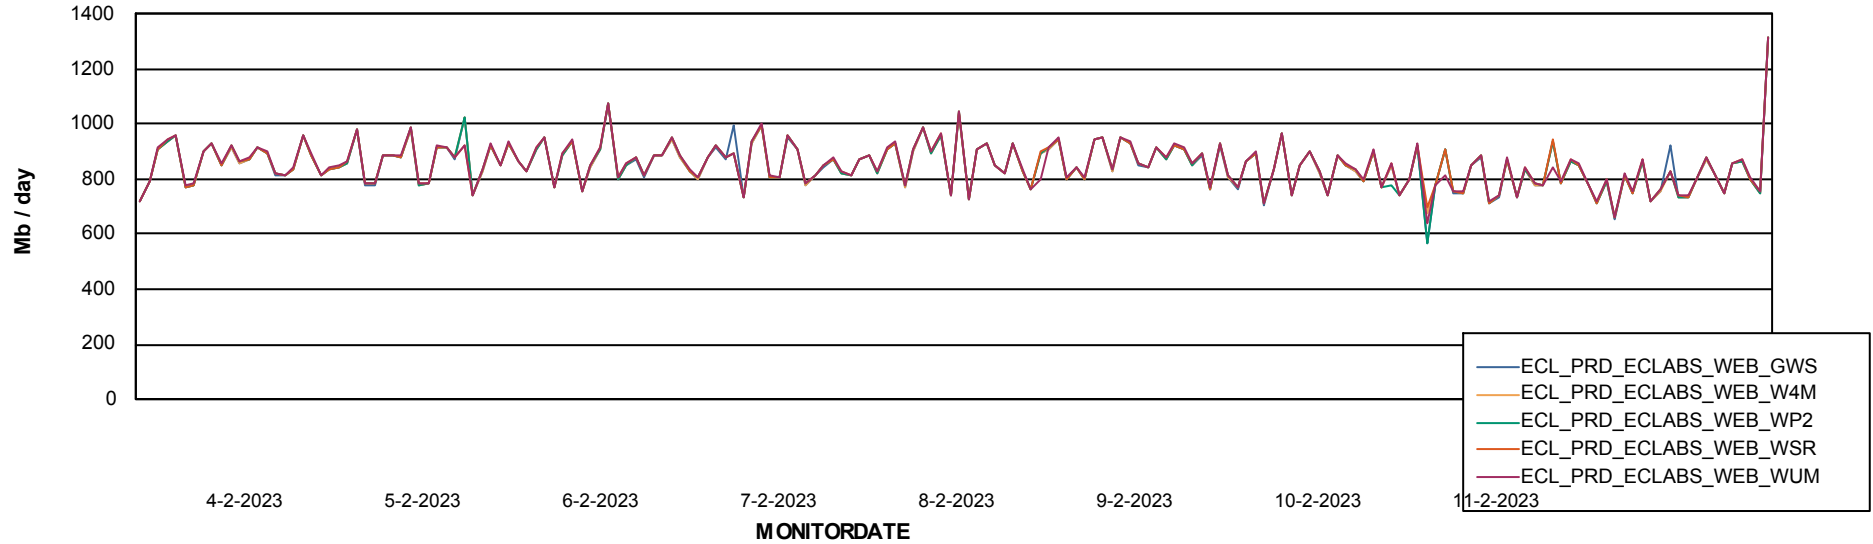

ABSSolute Web Component Services

Avg memory used per ABS Web component