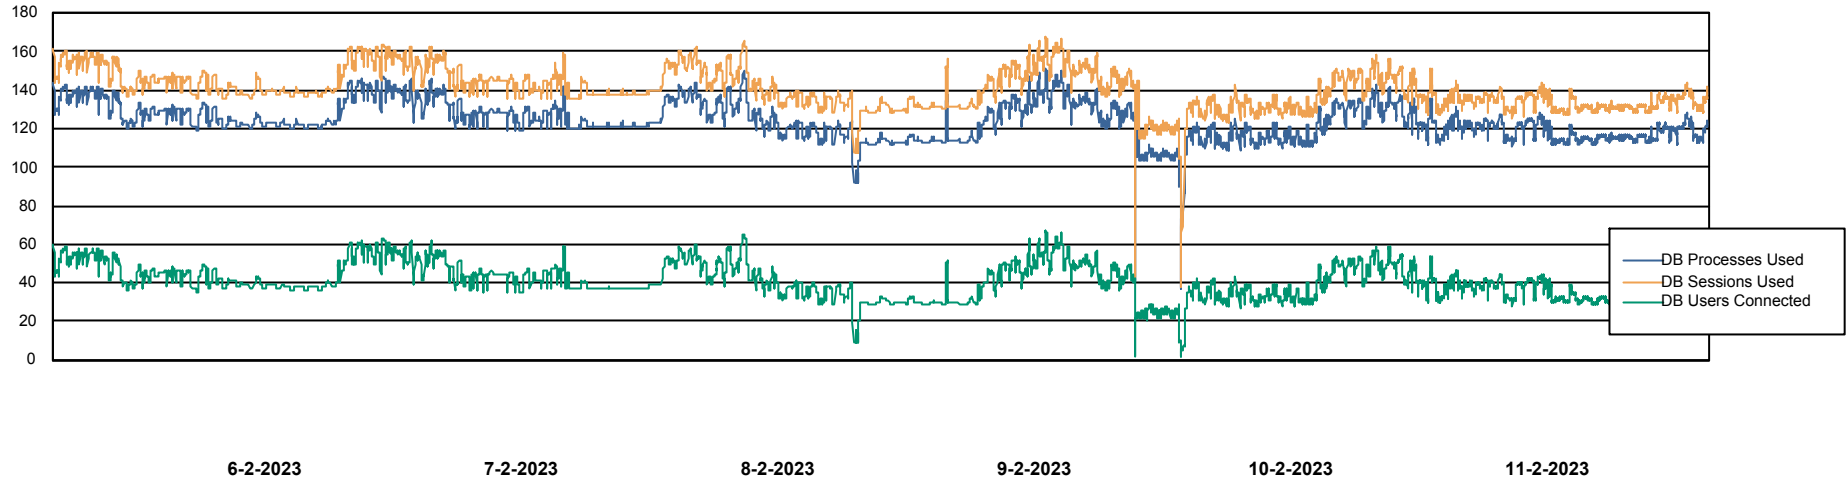

Weekly SLA Customer Report

Customer ECL_Production
 Database ID 156

Harddisk Usage ECL_PRD_ECLABS-WEB

	Free disk space on C: (%)	Total disk space on C: (Gb)	Used disk space on C: (Gb)
11-2-2023	73	99	27
10-2-2023	73	99	27
9-2-2023	73	99	27
8-2-2023	73	99	26
7-2-2023	73	99	26
6-2-2023	73	99	26
5-2-2023	73	99	26

Weekly SLA Customer Report

Customer ECL_Production
Database ID 156

Database Performance ECL_PRD_ECLABS_DB_Production

Weekly SLA Customer Report

Customer ECL_Production
Database ID 156

Database Performance ECL_TEST_ECLABS-TEST_DB_STB (ECL_Standby DB)