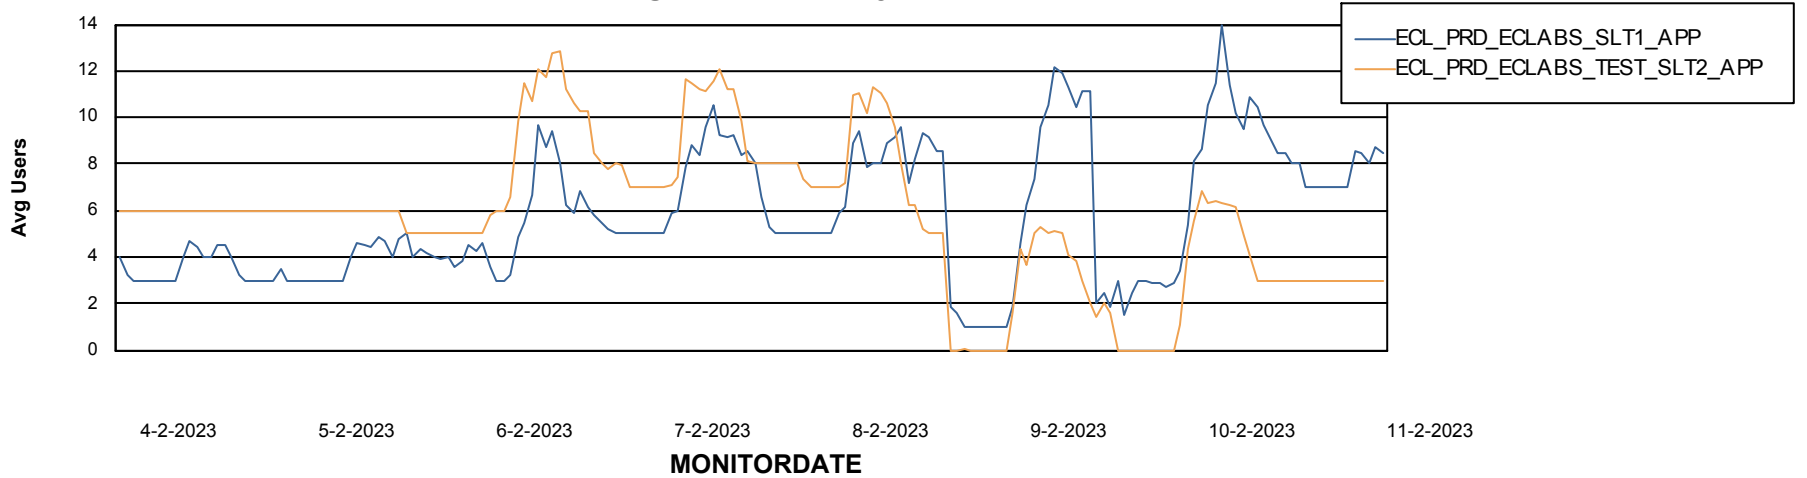

Avg users per day per ABS server