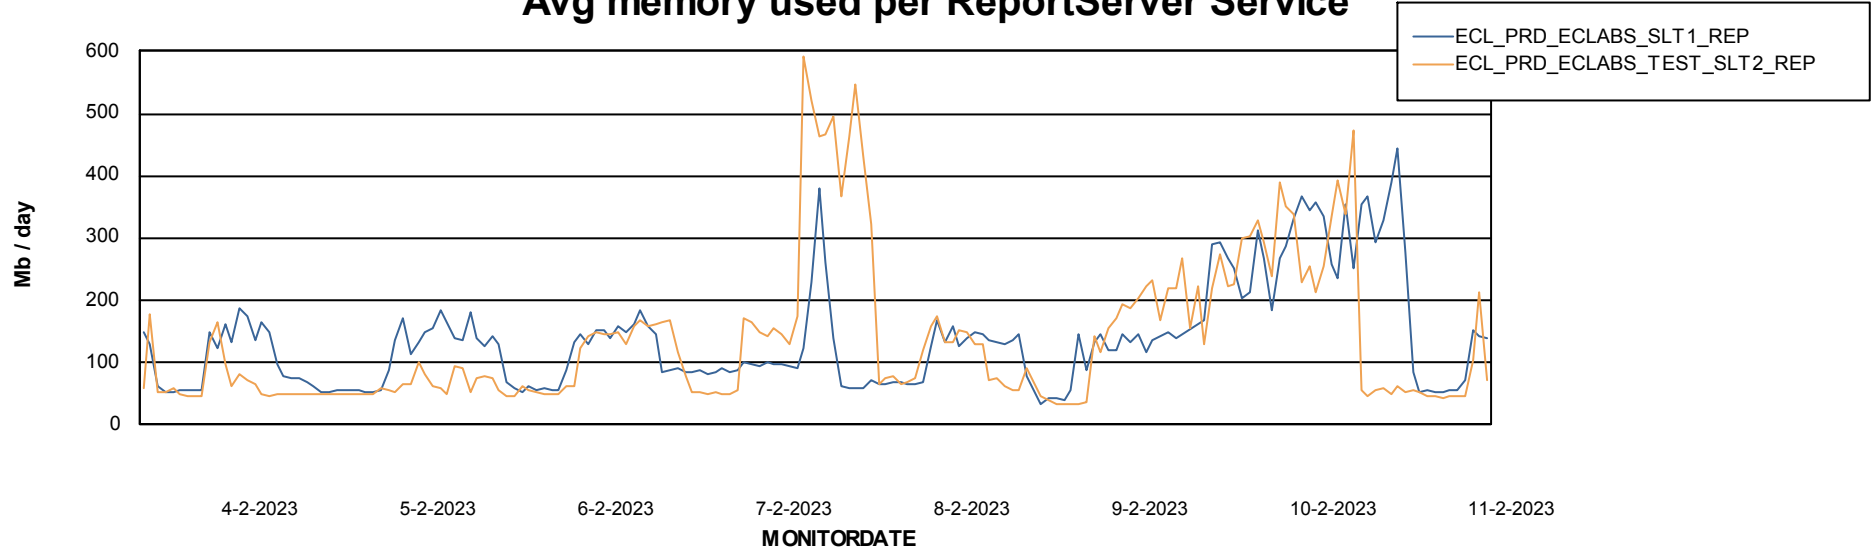

Avg memory used per ABS Server Service

Avg users per day per ABS server

Weekly SLA Customer Report

Customer ECL_Production
Database ID 156

ABSSolute Application ReportServer Services

Avg memory used per ReportServer Service