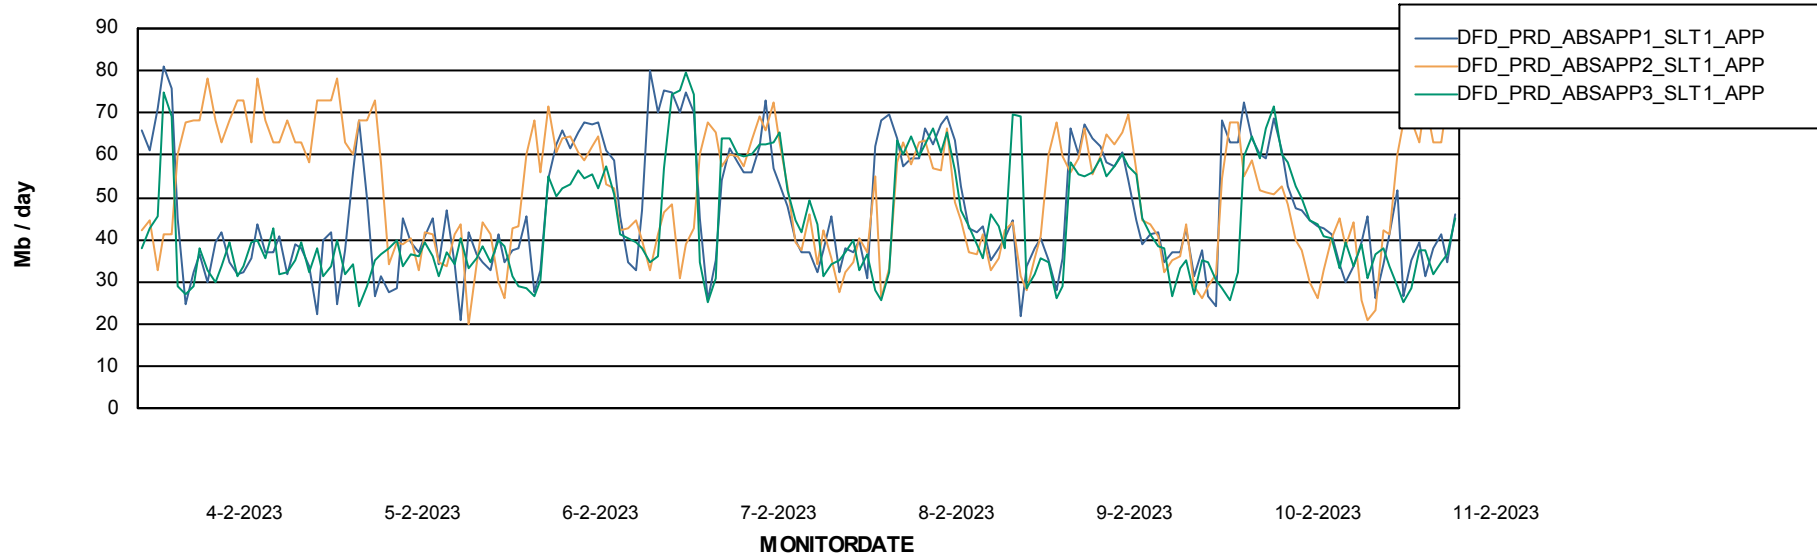

Weekly SLA Customer Report

Customer DFD_Production
Database ID 39

Database Performance DFDDB_Production

DB Processes Max 600
DB Processes Max 4

Weekly SLA Customer Report

Customer DFD_Production
 Database ID 39

DATABASE SIZE DFDDDB_Production

Database growth over last month

Database Tablespace DFDDDB_Production

Date	Tablespace Name	Filesize (Gb)	Usedsize (Gb)	Percentage free
11-2-2023	ABSDATA	83	31	62
	INDEX	161	126	22
10-2-2023	ABSDATA	83	31	63
	INDEX	161	126	22
9-2-2023	ABSDATA	83	30	63
	INDEX	161	125	22
8-2-2023	ABSDATA	83	30	64
	INDEX	161	125	23
7-2-2023	ABSDATA	83	29	65
	INDEX	161	124	23
6-2-2023	ABSDATA	83	29	65
	INDEX	161	124	23
5-2-2023	ABSDATA	83	29	65
	INDEX	161	123	23

Weekly SLA Customer Report

Customer DFD_Production
Database ID 39

ABSSolute Application Server Services

Avg memory used per ABS Server Service

Avg users per day per ABS server

Weekly SLA Customer Report

Customer DFD_Production
Database ID 39