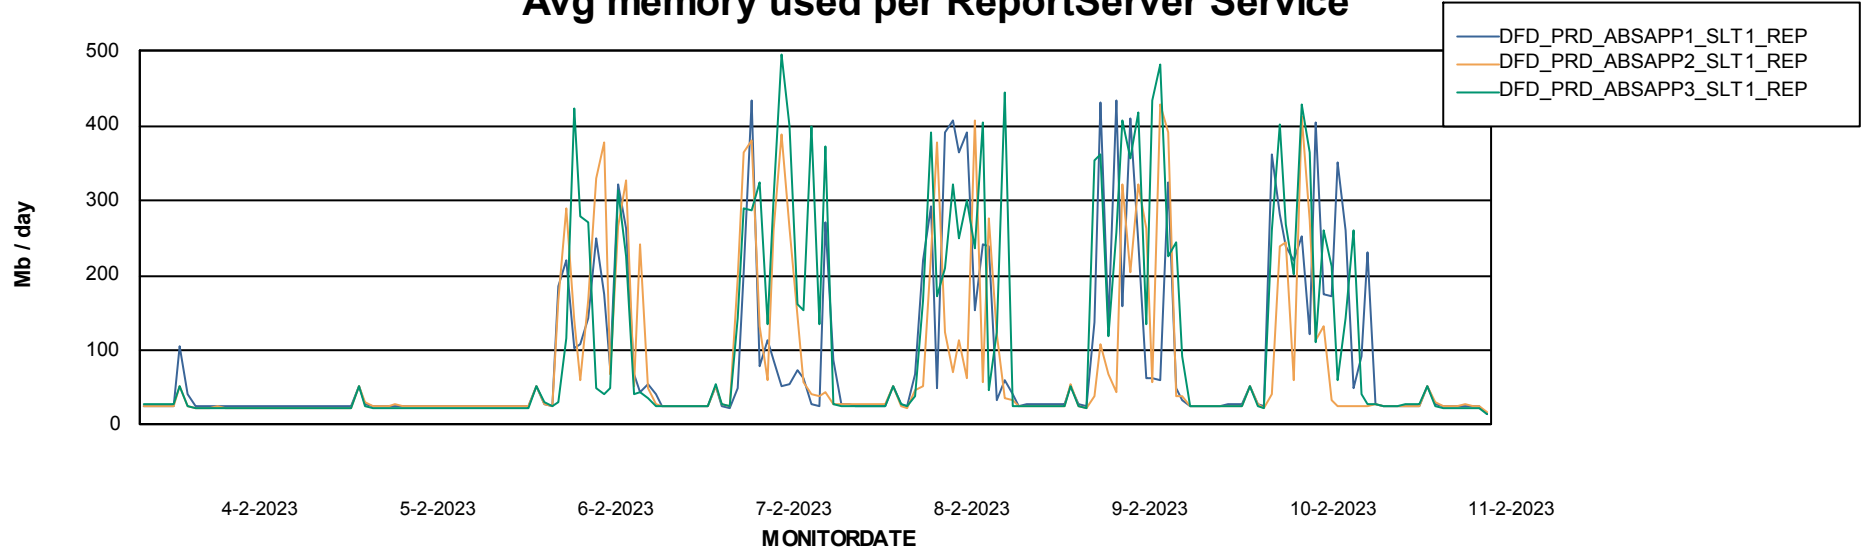

ABSSolute Application ReportServer Services

Avg memory used per ReportServer Service