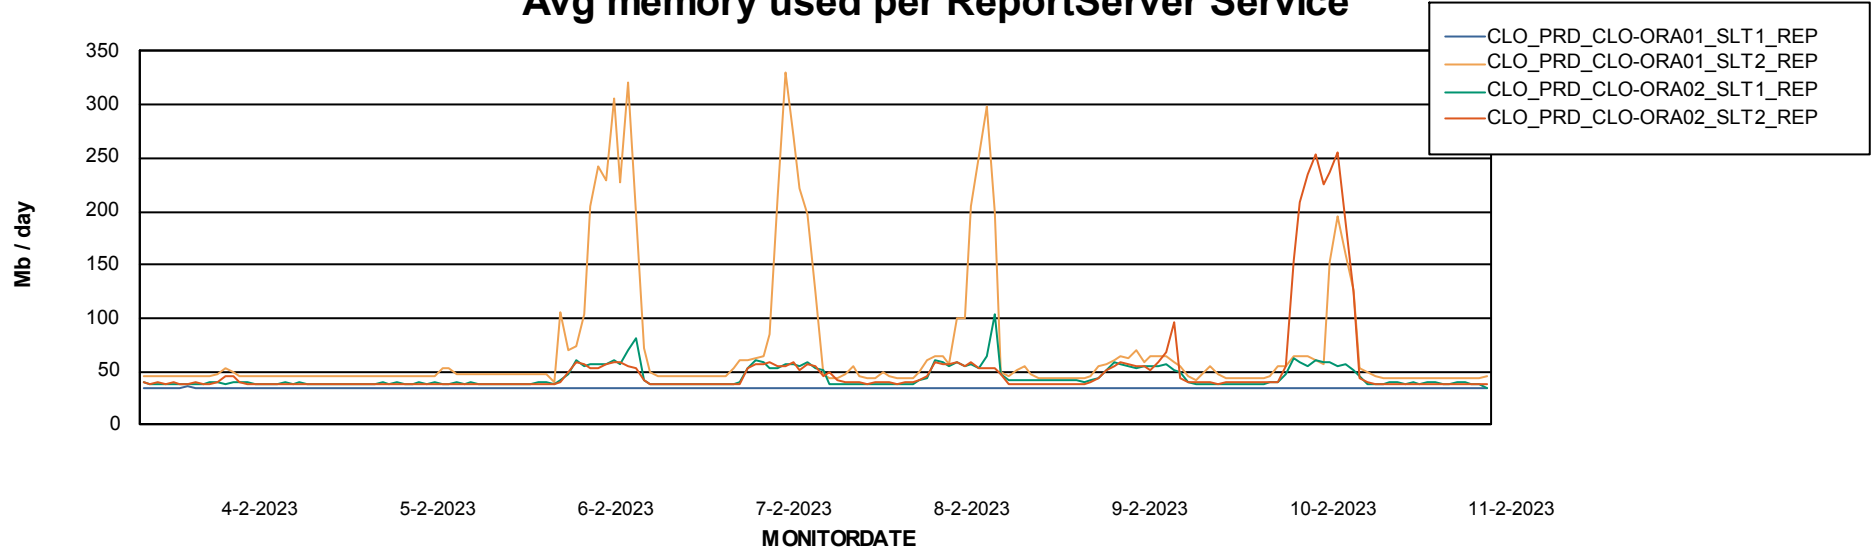

ABSSolute Application ReportServer Services

Avg memory used per ReportServer Service