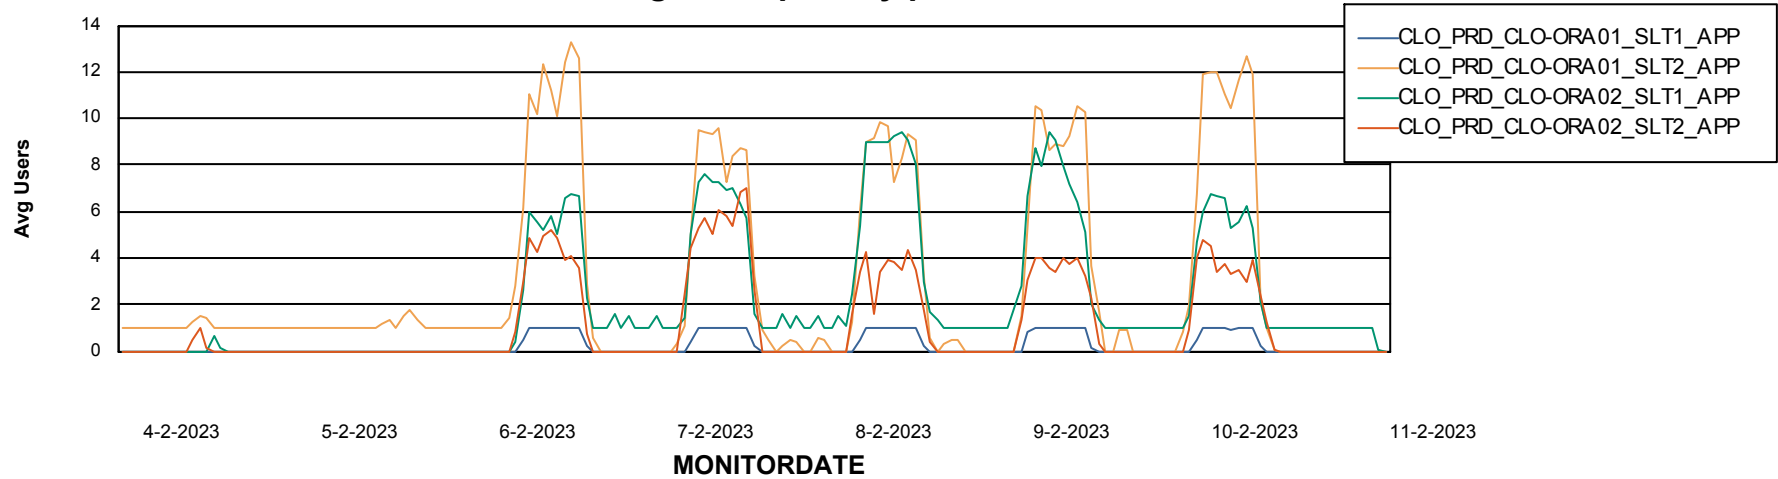

Avg users per day per ABS server