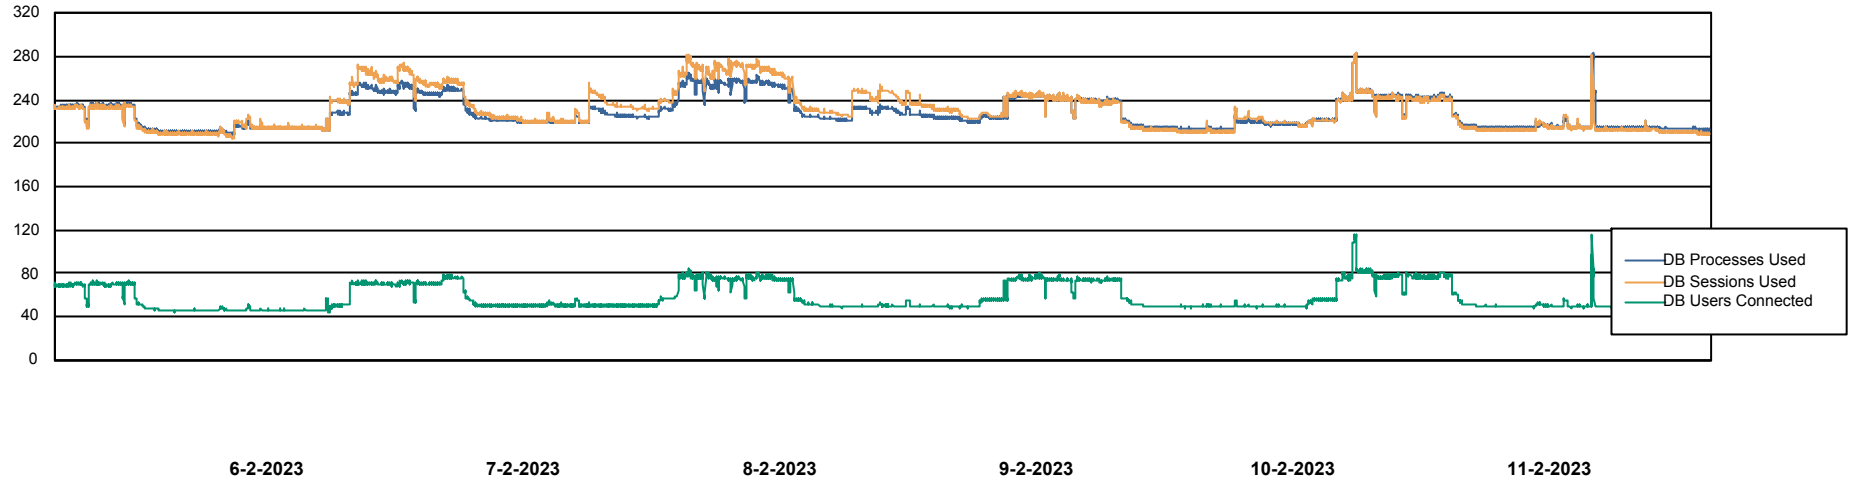

Database Performance CLODB_PRD_CLO-ORA01