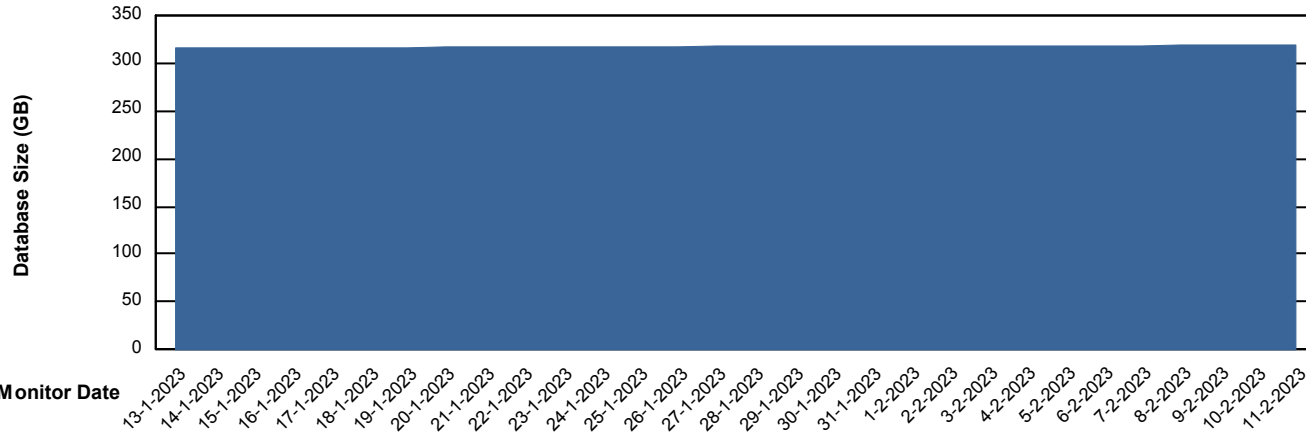

DATABASE SIZE CLODB_PRD_CLO-ORA01

Database growth over last month