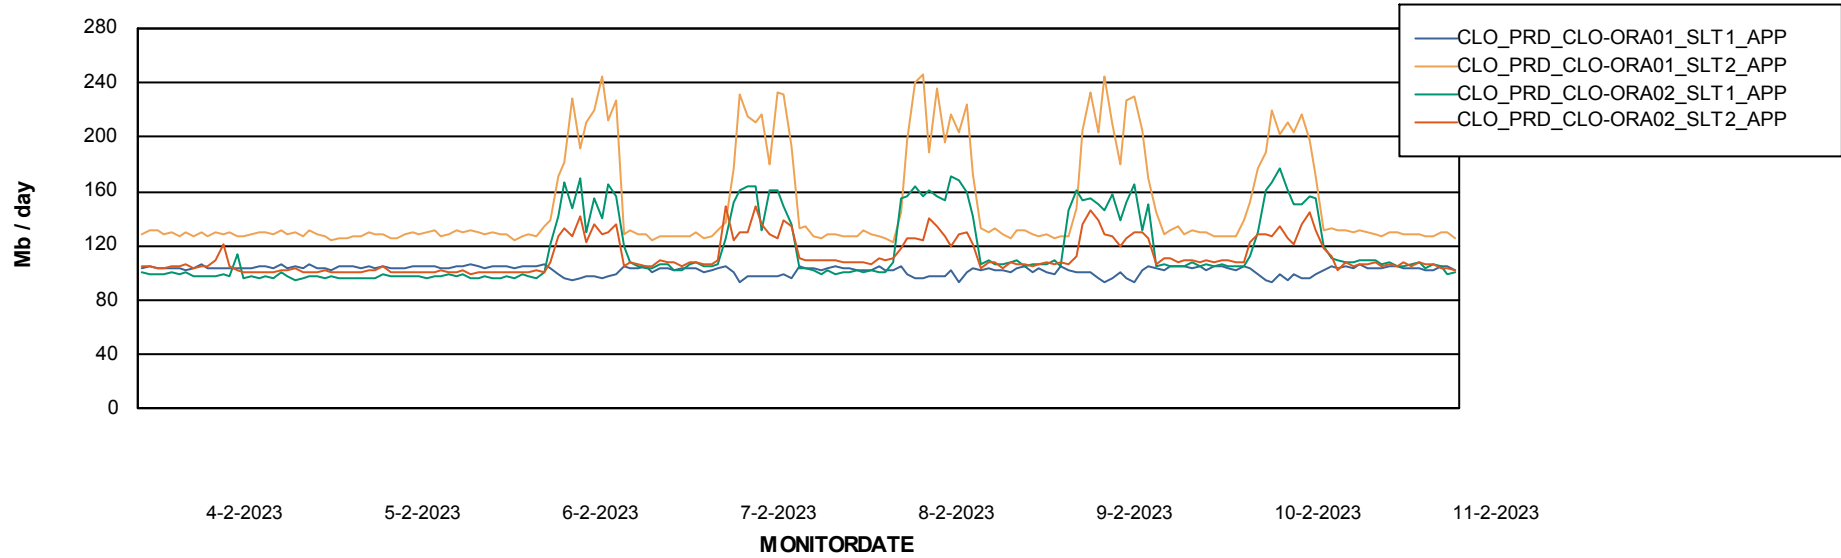

ABSSolute Application Server Services

Avg memory used per ABS Server Service