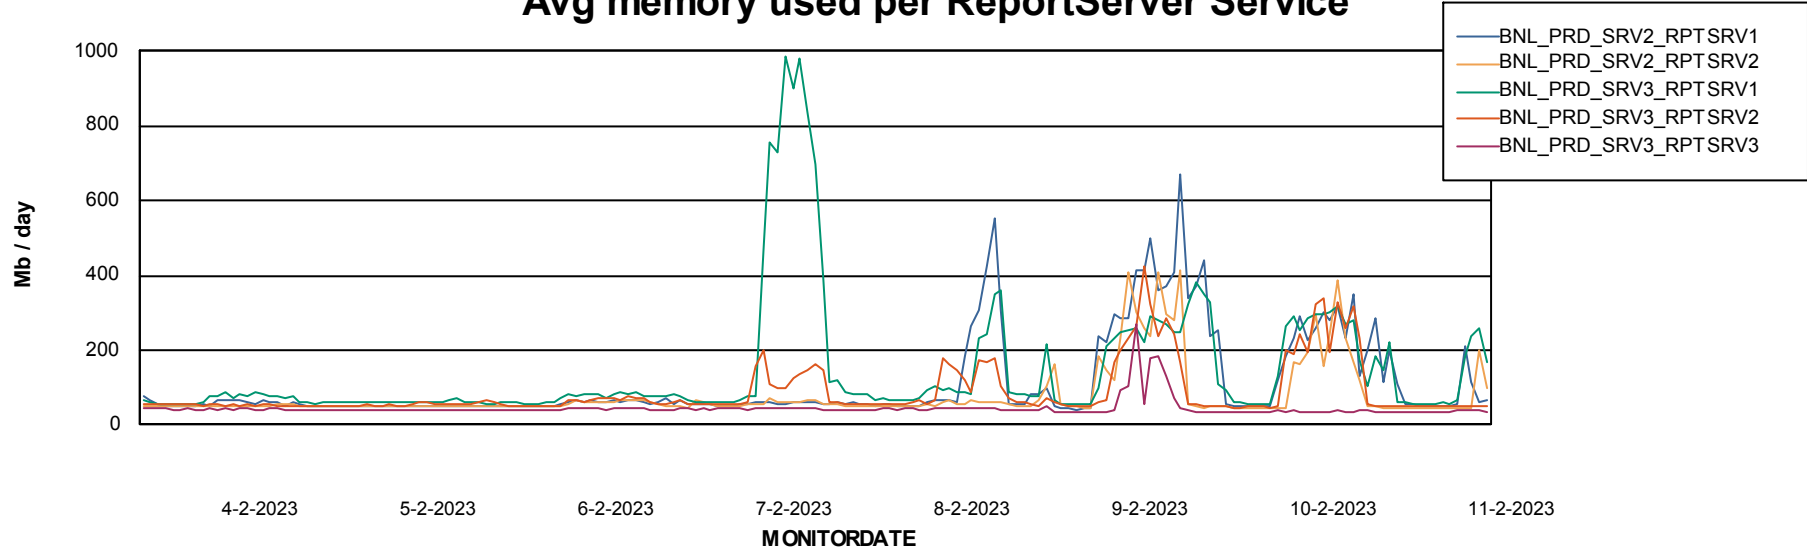

Avg users per day per ABS server

Weekly SLA Customer Report

Customer BNL_Production
Database ID 83

ABSSolute Web Component Services

Avg memory used per ReportServer Service

Weekly SLA Customer Report

Customer BNL_Production
Database ID 83