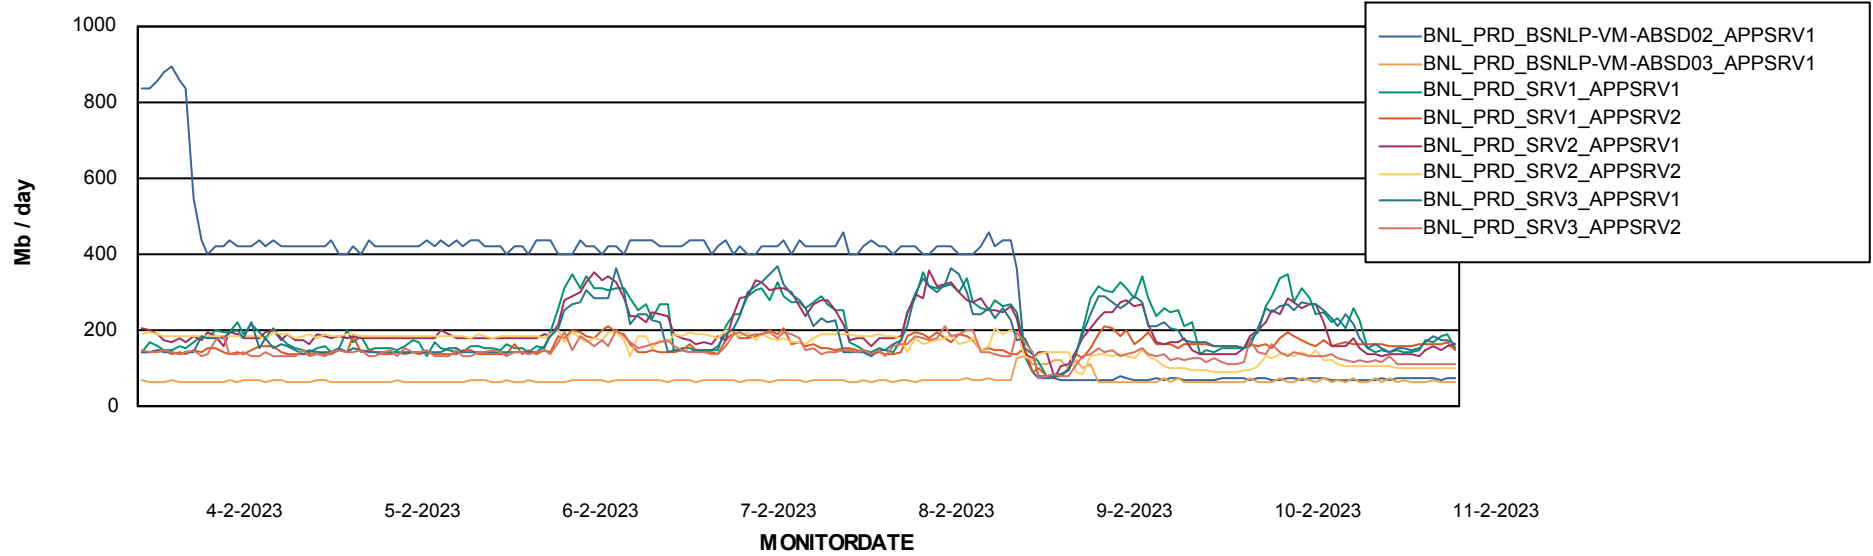

Standby Database Health BNL_Production

Recovery lag for last 7 days

Weekly SLA Customer Report

Customer BNL_Production
Database ID 83

ABSolute Application Server Services

Avg memory used per ABS Server Service