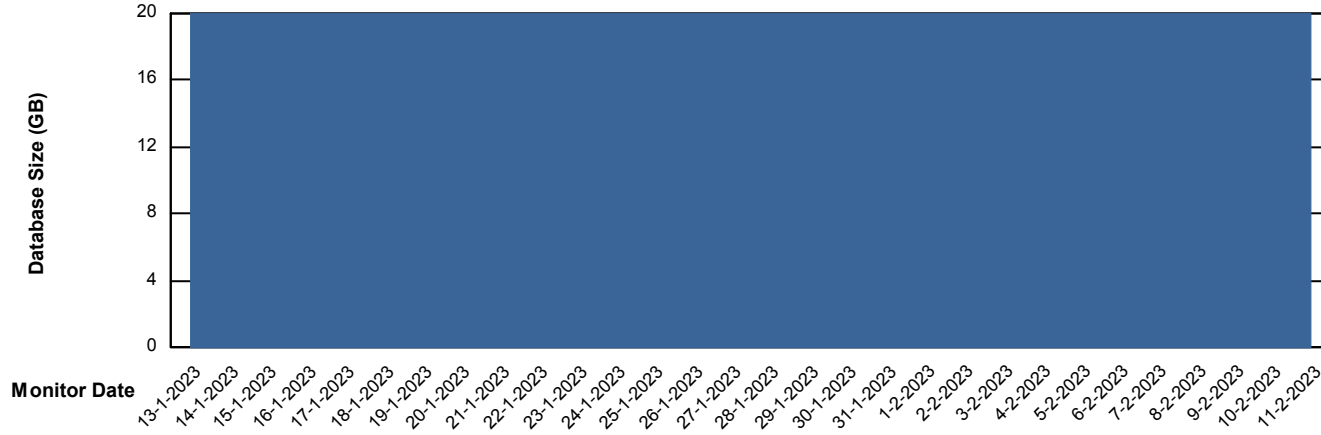

Weekly SLA Customer Report

Customer BNL_Production
Database ID 83

Database Performance BNL_EMCC

Weekly SLA Customer Report

Customer BNL_Production
Database ID 83

Database Performance BNLDB_Production_New

Weekly SLA Customer Report

Customer BNL_Production
Database ID 83

Database Performance BNLDB_Standby

DB Processes Max 4
DB Processes Max 0
DB Processes Max 1,000

Weekly SLA Customer Report

Customer BNL_Production
Database ID 83

DATABASE SIZE BNL_EMCC

Database growth over last month

DATABASE SIZE BNLDB_Production_New

Database growth over last month

Weekly SLA Customer Report

Customer BNL_Production
 Database ID 83

Database Tablespace BNLDB_Production_New