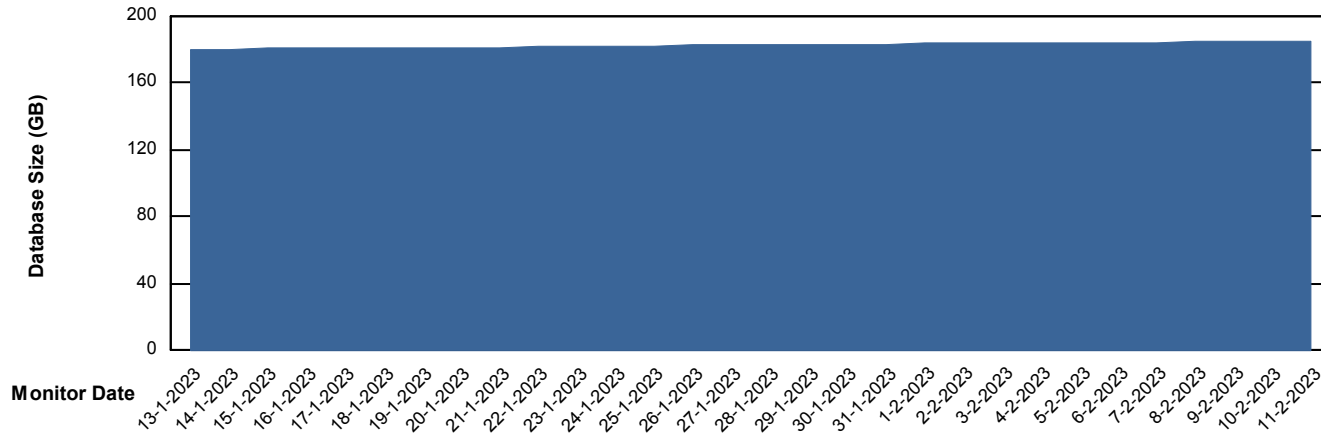

Weekly SLA Customer Report

Customer BNL_Production
Database ID 83

Database Performance BNL_EMCC

Weekly SLA Customer Report

Customer BNL_Production
Database ID 83

Database Performance BNLDB_Production_New

Weekly SLA Customer Report

Customer BNL_Production
Database ID 83

Database Performance BNLDB_Standby

DB Processes Max 4
DB Processes Max 0
DB Processes Max 1,000

Weekly SLA Customer Report

Customer BNL_Production
Database ID 83

DATABASE SIZE BNL_EMCC

Database growth over last month

DATABASE SIZE BNLDB_Production_New

Database growth over last month

Weekly SLA Customer Report

Customer BNL_Production
 Database ID 83

Database Tablespace BNLDB_Production_New