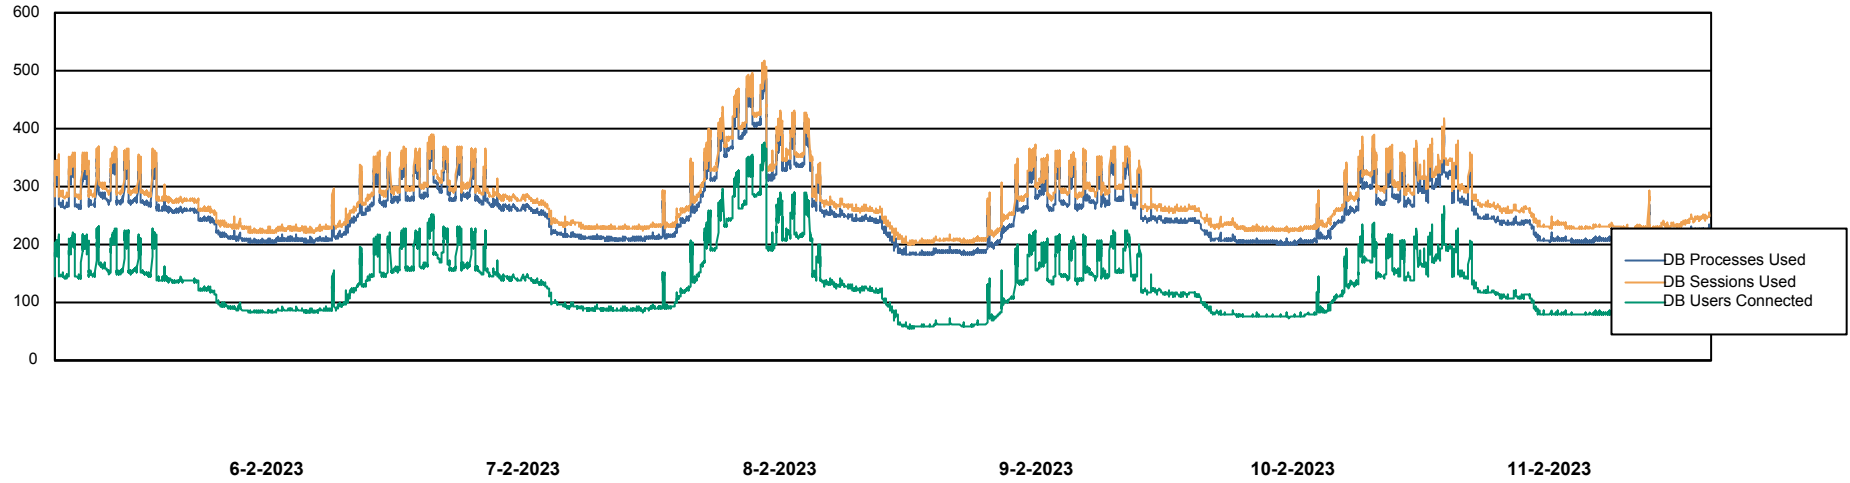

Weekly SLA Customer Report

Customer BNL_Production
Database ID 83

Database Performance BNL_EMCC

Weekly SLA Customer Report

Customer BNL_Production
Database ID 83

Database Performance BNLDB_Production_New

Weekly SLA Customer Report

Customer BNL_Production
Database ID 83

Database Performance BNLDB_Standby

DB Processes Max 4
DB Processes Max 0
DB Processes Max 1,000

Weekly SLA Customer Report

Customer BNL_Production
Database ID 83

DATABASE SIZE BNL_EMCC