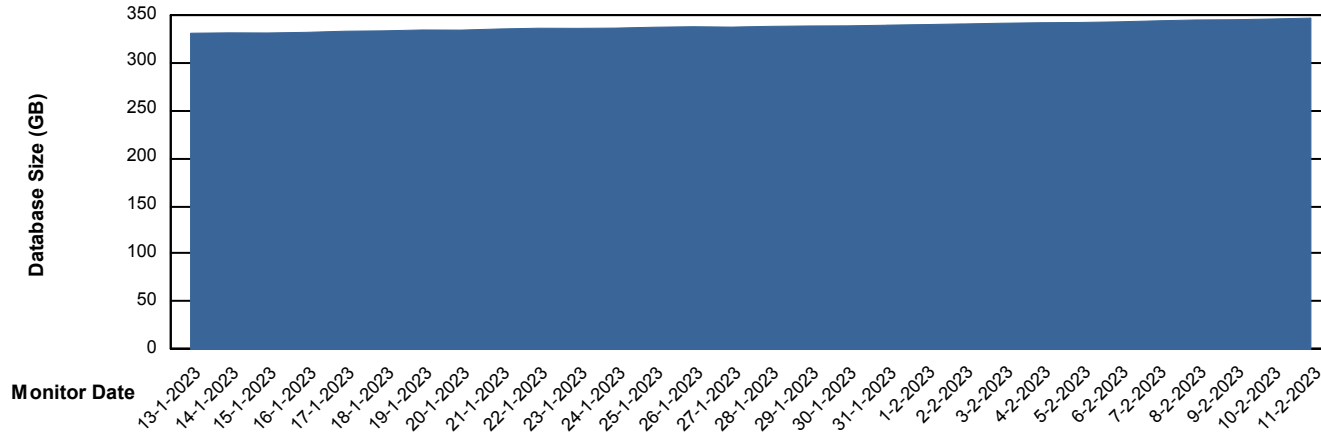

DATABASE SIZE BGGDB_BI

Database growth over last month