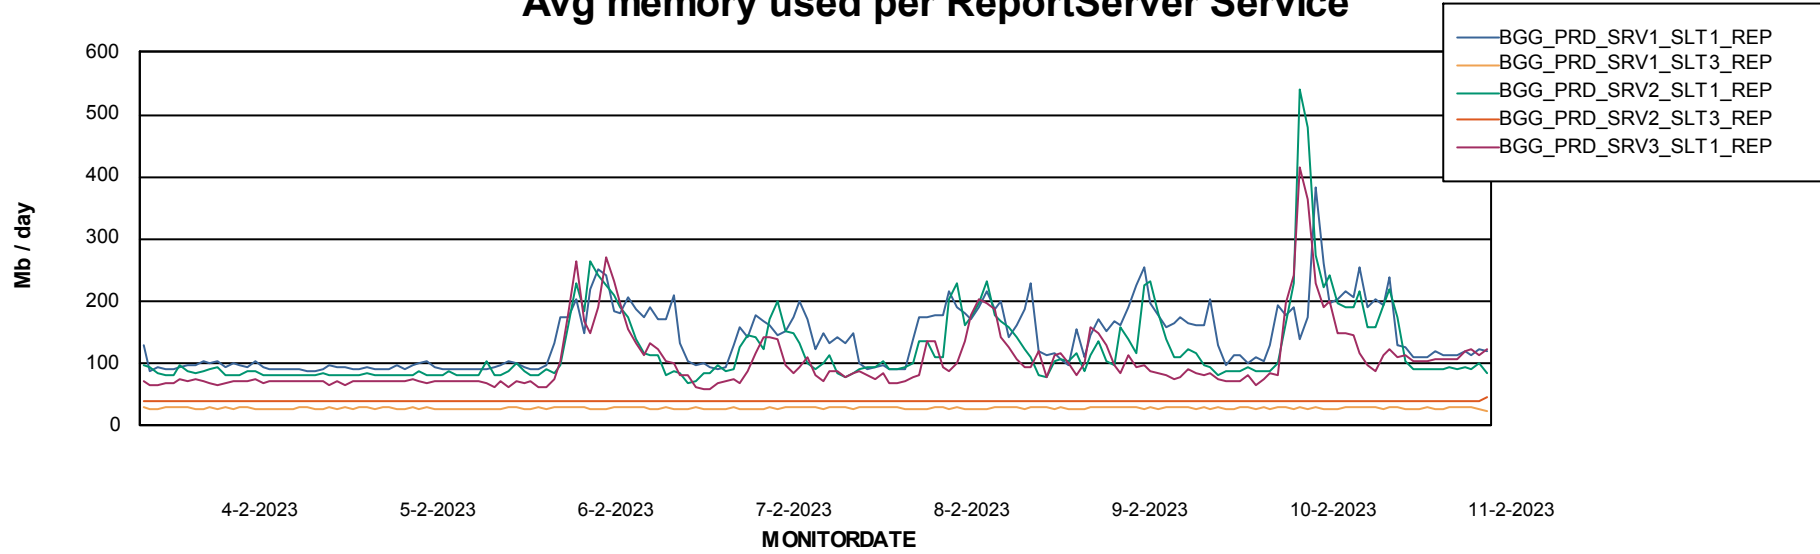

ABSSolute Application ReportServer Services

Avg memory used per ReportServer Service