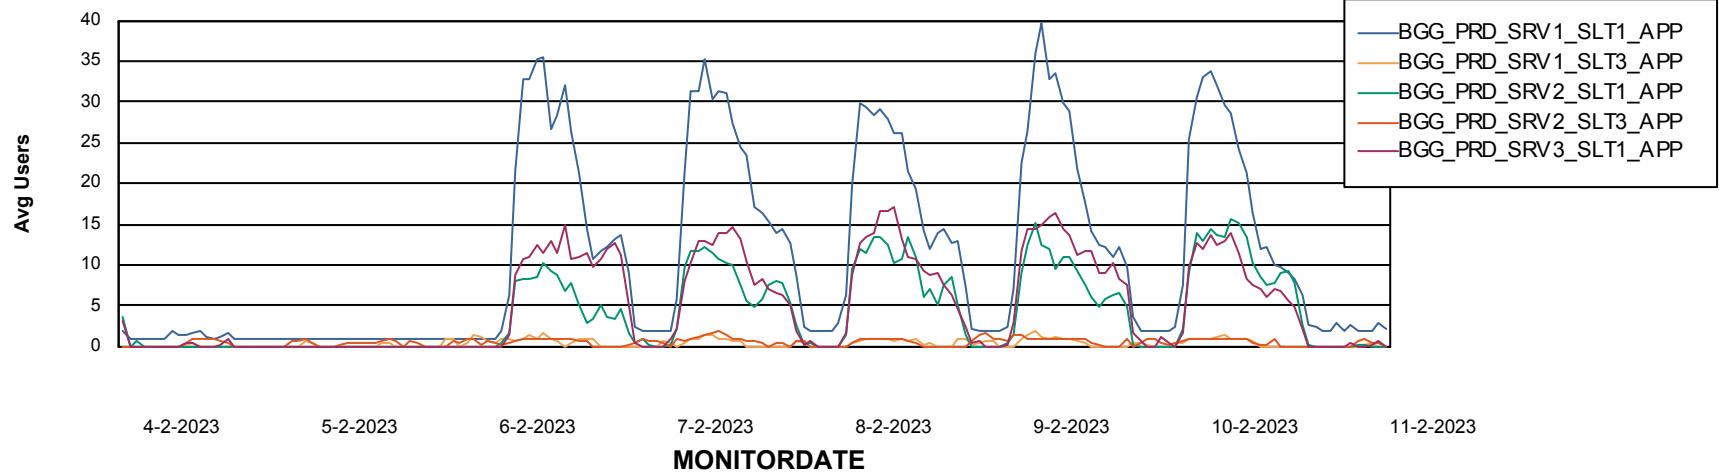

Avg users per day per ABS server