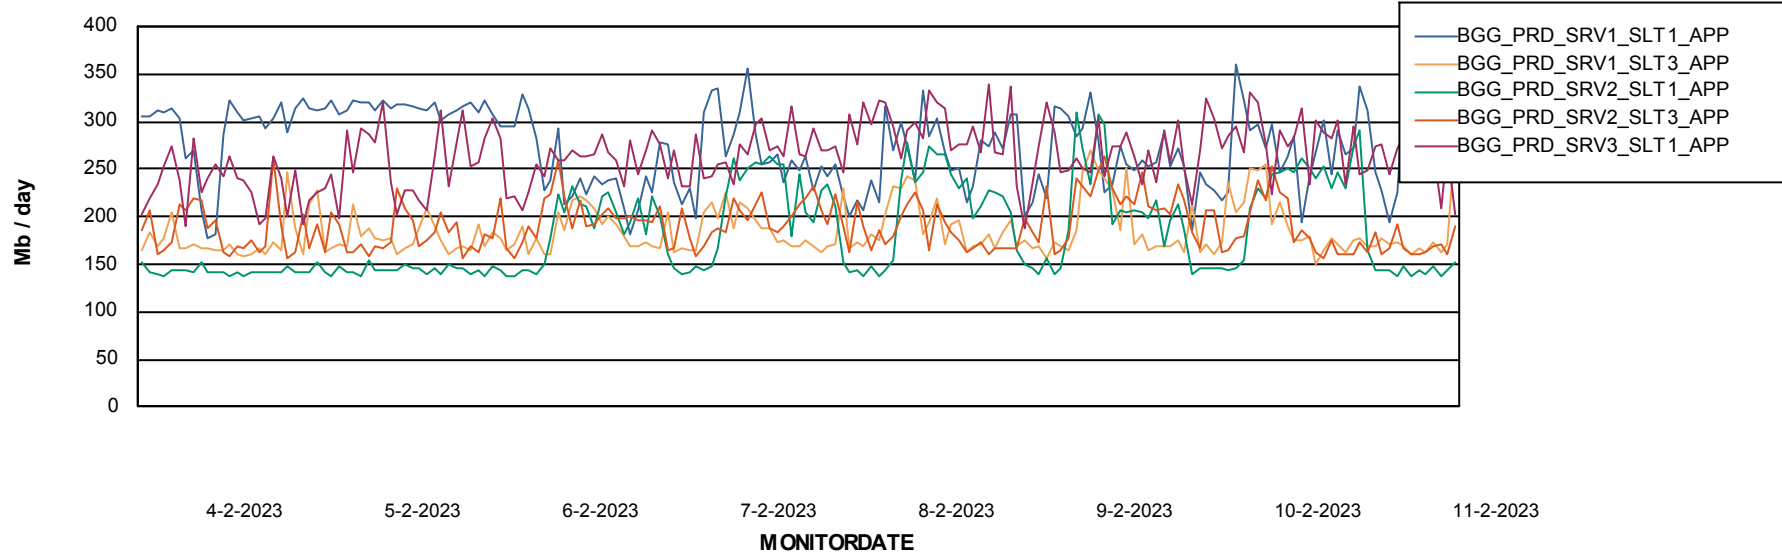

ABSSolute Application Server Services

Avg memory used per ABS Server Service