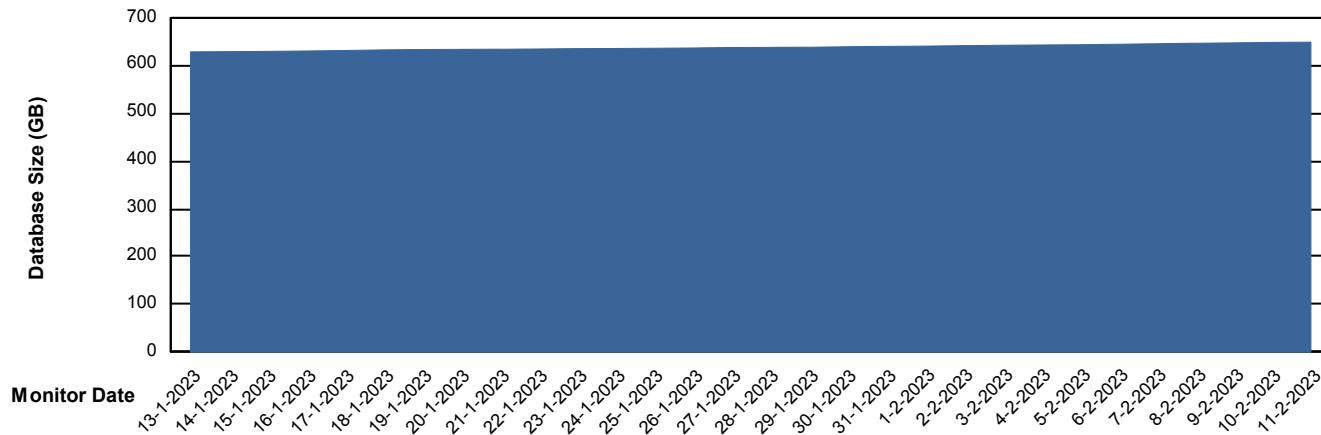

# Weekly SLA Customer Report

Customer BGG\_Production  
Database ID 58

DATABASE SIZE BGGDB\_BI

### Database growth over last month

DATABASE SIZE BGGDB\_Production

### Database growth over last month