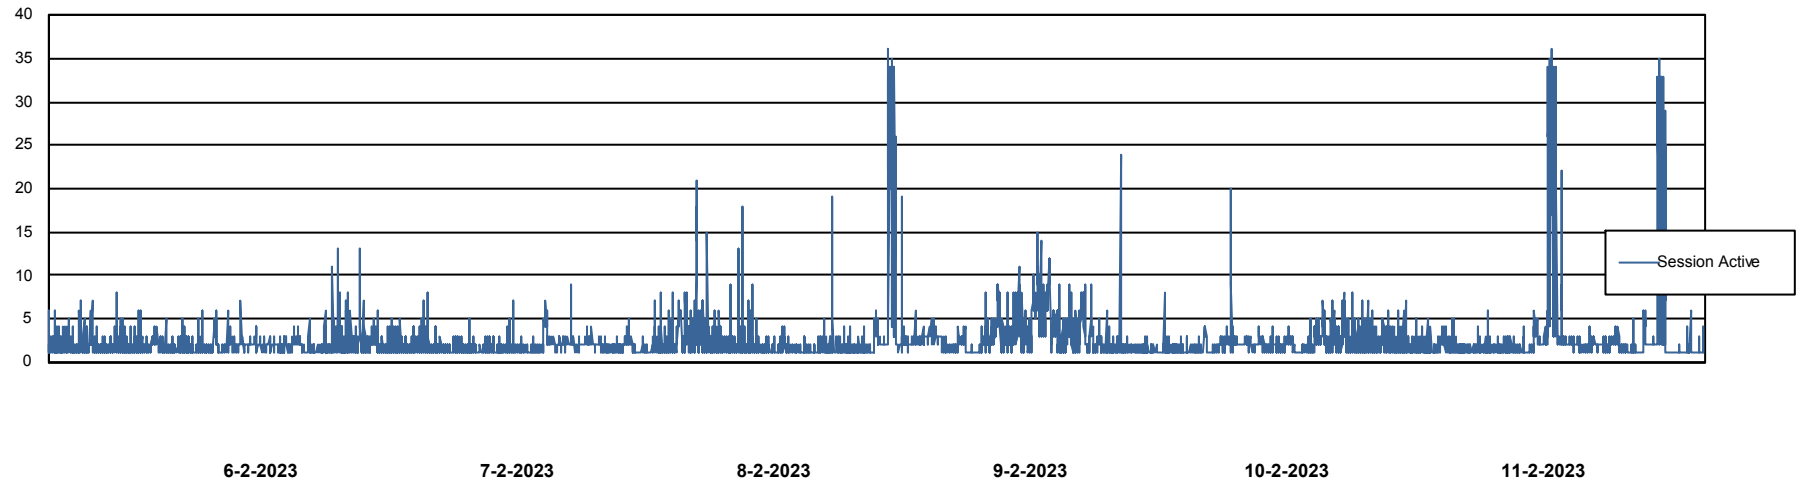

Database Performance BGGDB_Production

DB Processes Max 300
DB Sessions Max 472