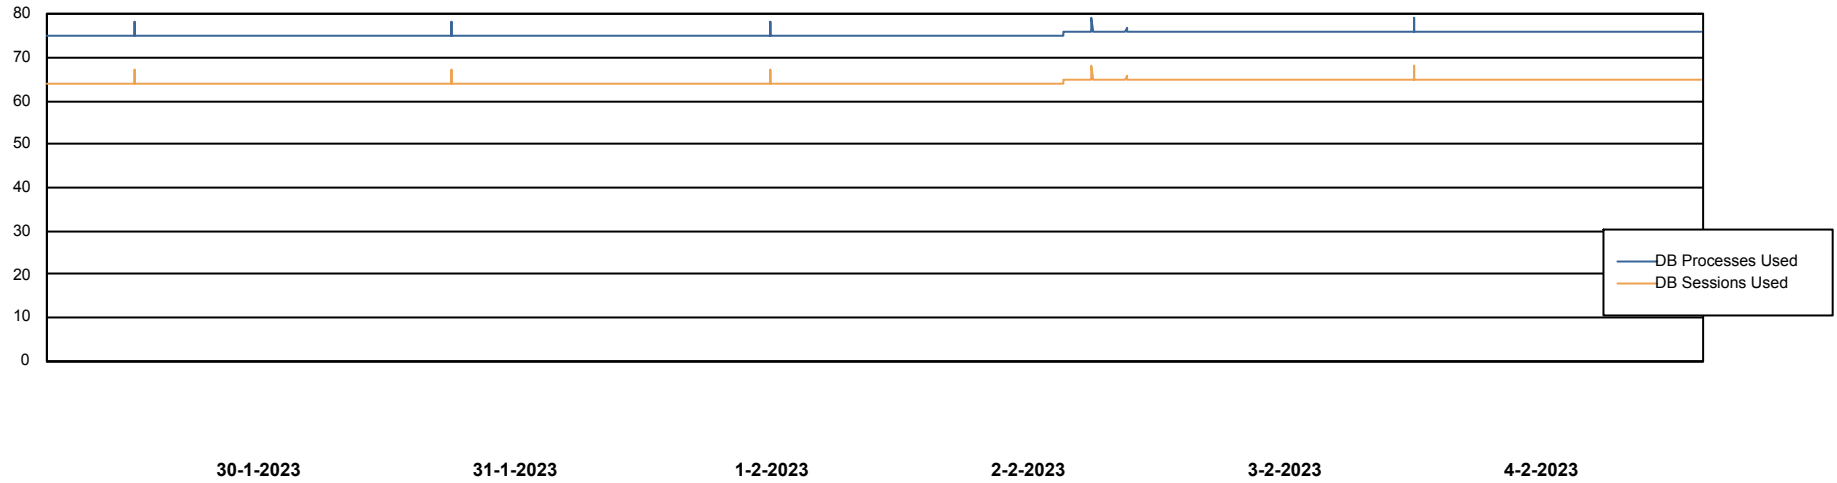

Database Performance XMX_PROD_ABSDB02_SBDB

DB Processes Max 0
DB Processes Max 4
DB Processes Max 1,000