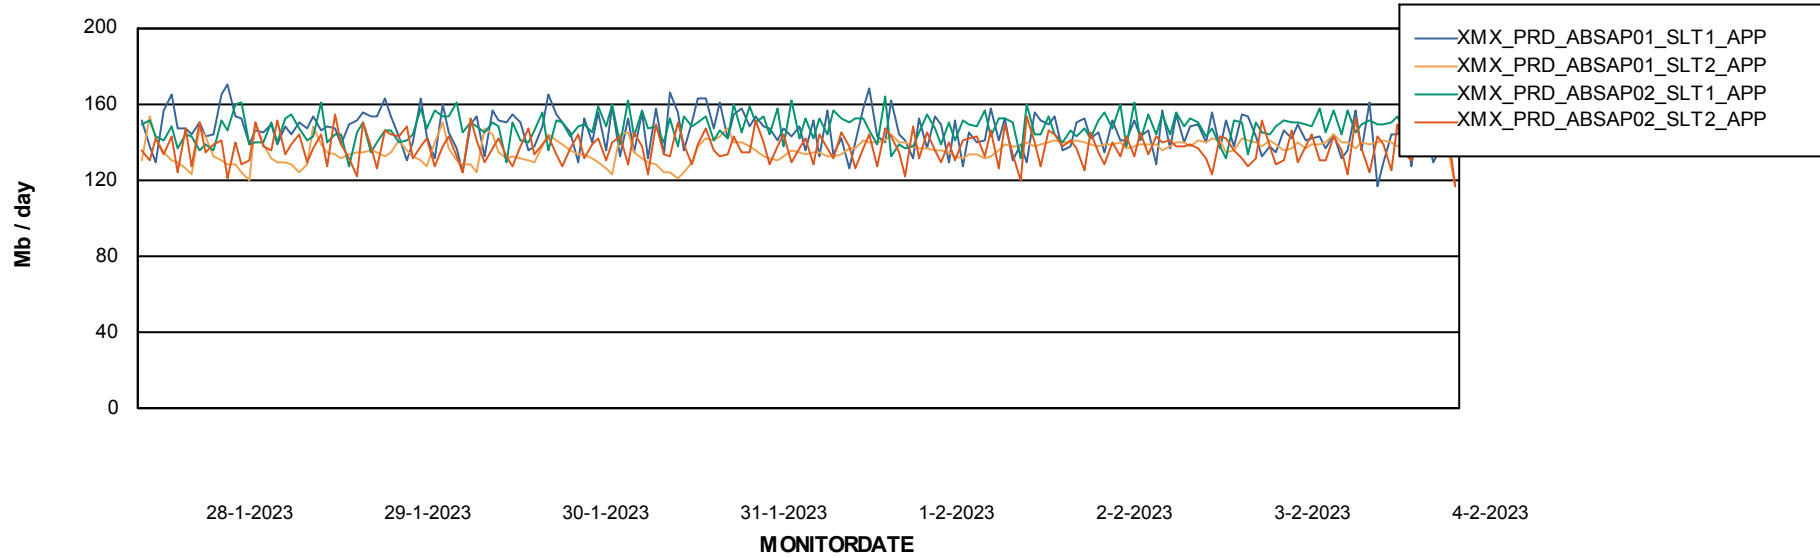

ABSSolute Application Server Services

Avg memory used per ABS Server Service