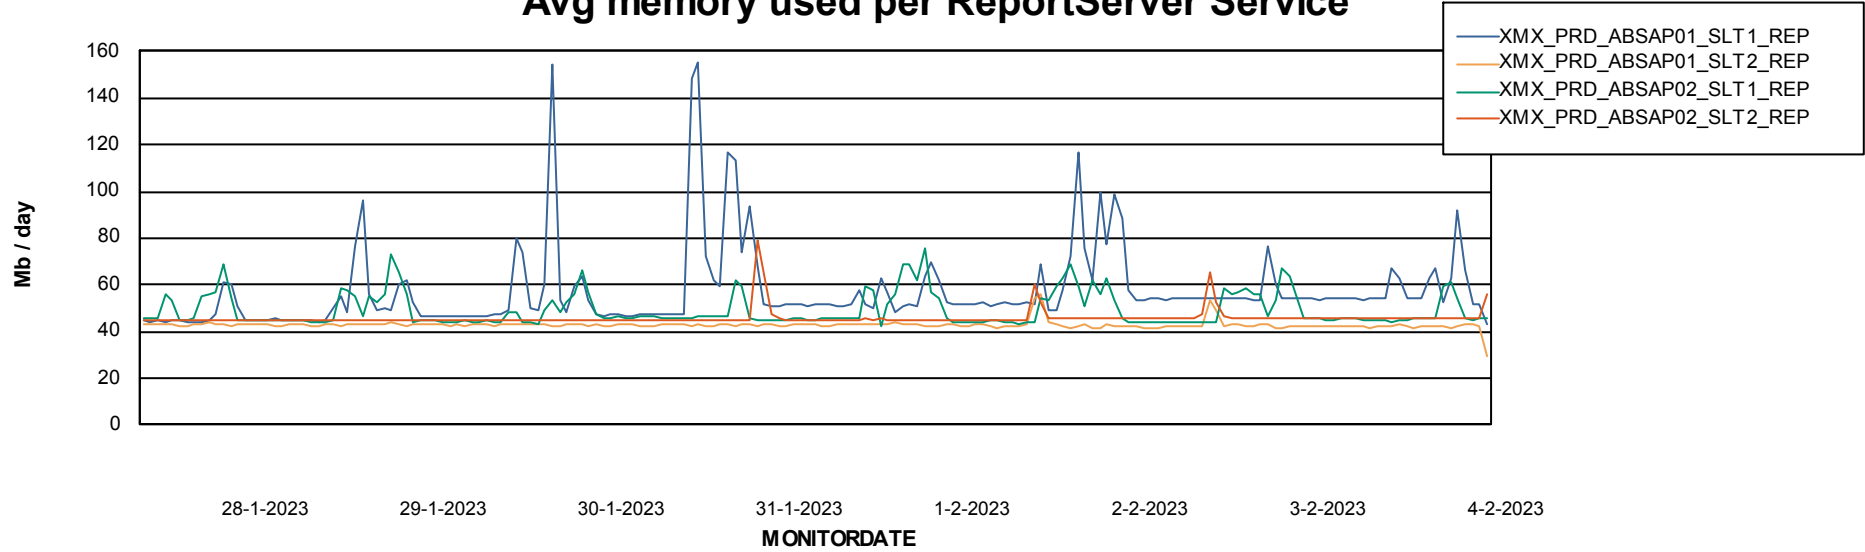

Weekly SLA Customer Report

Customer XMX Production (24/7)
Database ID 146

Standby Database Health XMX Production (24/7)

Recovery lag for last 7 days

Weekly SLA Customer Report

Customer XMX Production (24/7)
Database ID 146

ABSSolute Application Server Services

Avg memory used per ABS Server Service

Avg users per day per ABS server

Weekly SLA Customer Report

Customer XMX Production (24/7)
Database ID 146

ABSSolute Application ReportServer Services

Avg memory used per ReportServer Service

Weekly SLA Customer Report

Customer XMX Production (24/7)
Database ID 146

ABSSolute Web Component Services

Avg memory used per ABS Web component

Weekly SLA Customer Report