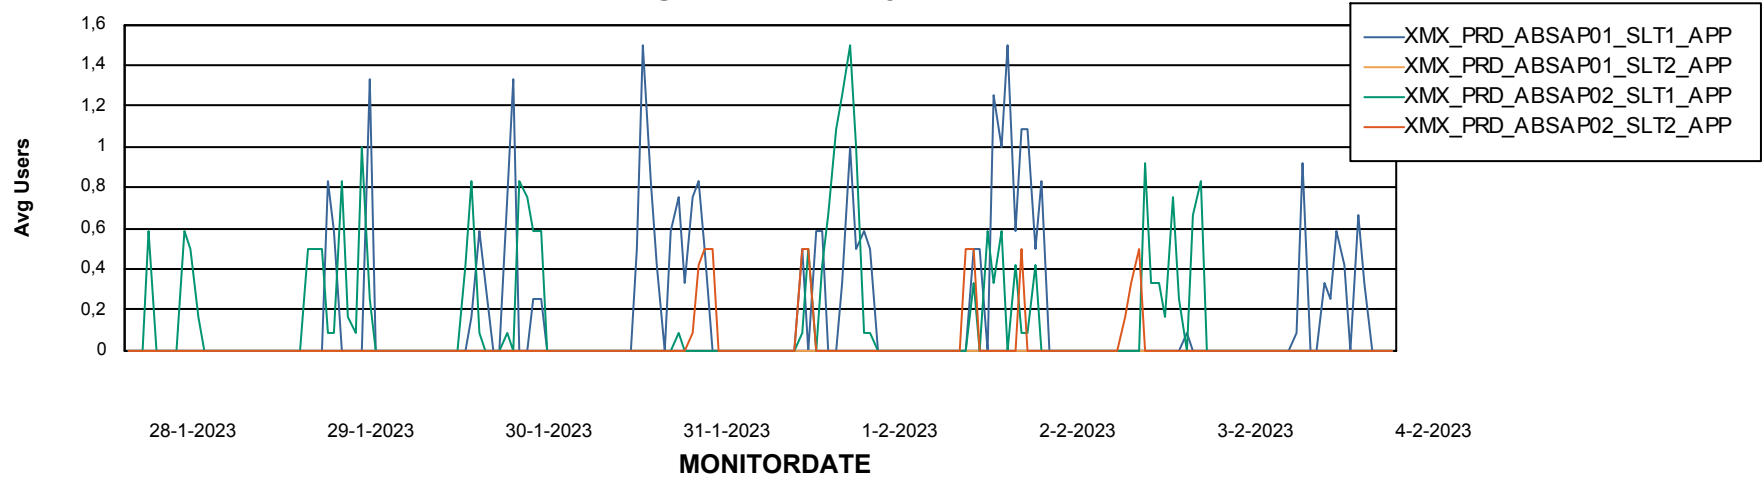

Avg users per day per ABS server