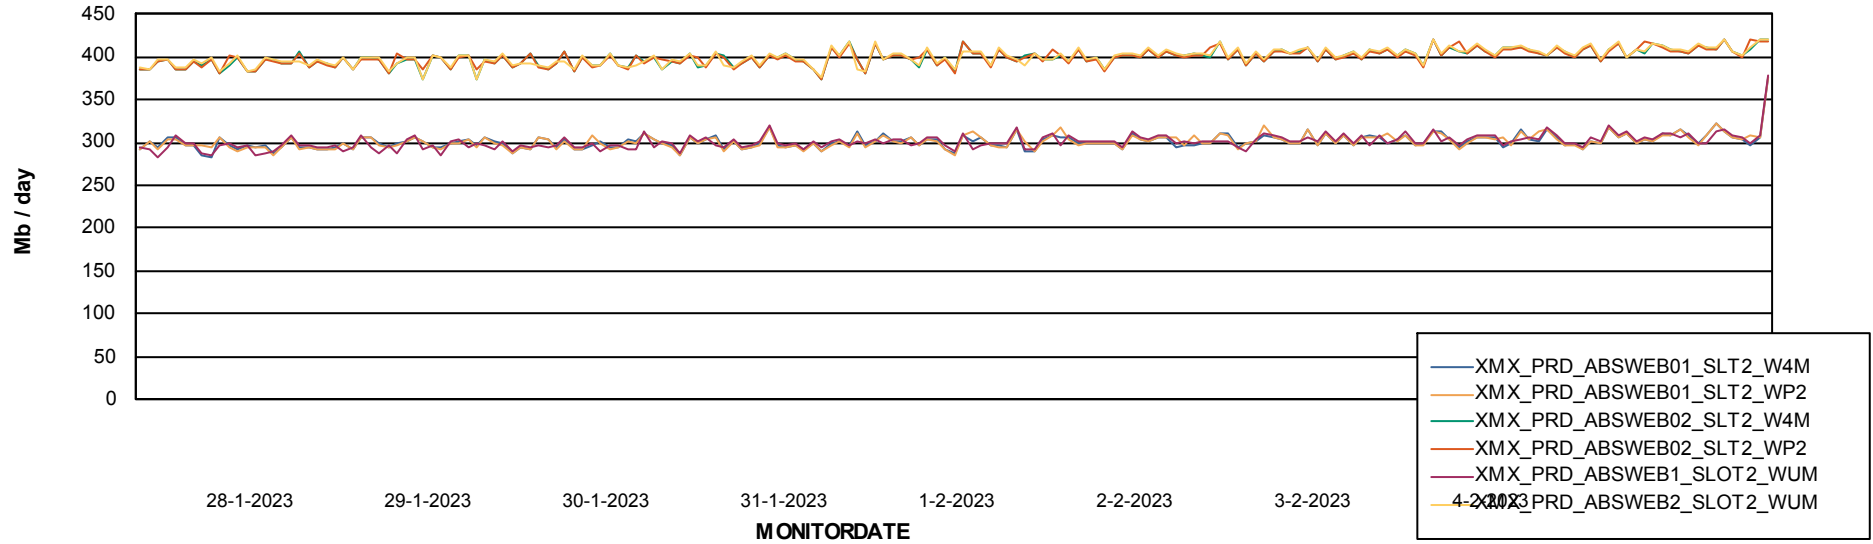

Avg memory used per ReportServer Service

Weekly SLA Customer Report

Customer XMX Production (24/7)
Database ID 146

ABSSolute Web Component Services

Avg memory used per ABS Web component

Weekly SLA Customer Report