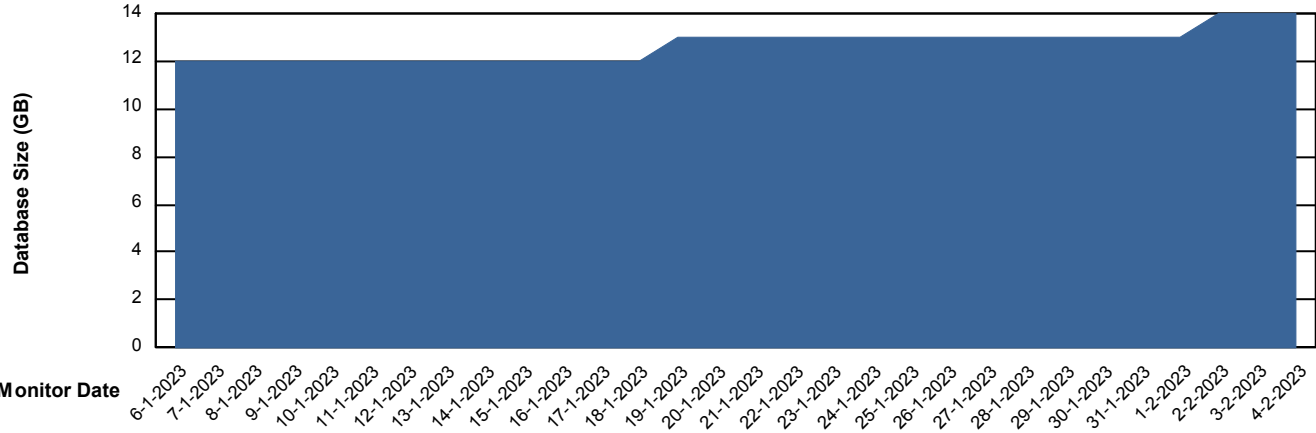

DB Processes Max 0
DB Processes Max 4
DB Processes Max 1,000

Weekly SLA Customer Report

Customer XMX Production (24/7)
 Database ID 146

DATABASE SIZE XMX_PROD_ABSDB01_PRDB

Database growth over last month

Database Tablespace XMX_PROD_ABSDB01_PRDB