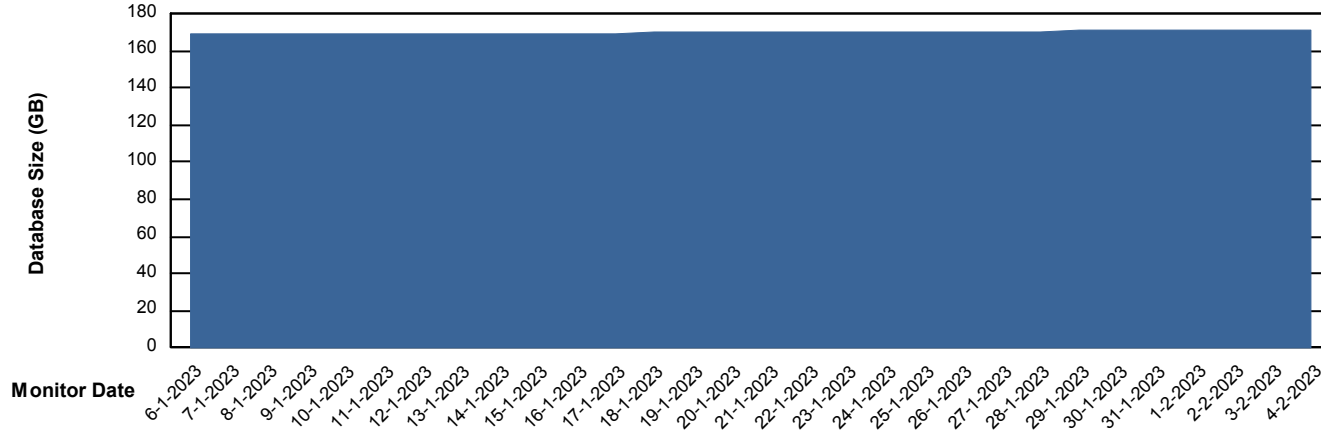

Customer VOS_Production
Database ID 143

Database Performance VOSDB_Standby

DB Processes Max 1,000

Weekly SLA Customer Report

Customer VOS_Production
Database ID 143

DATABASE SIZE VOSDB_BI

Database growth over last month