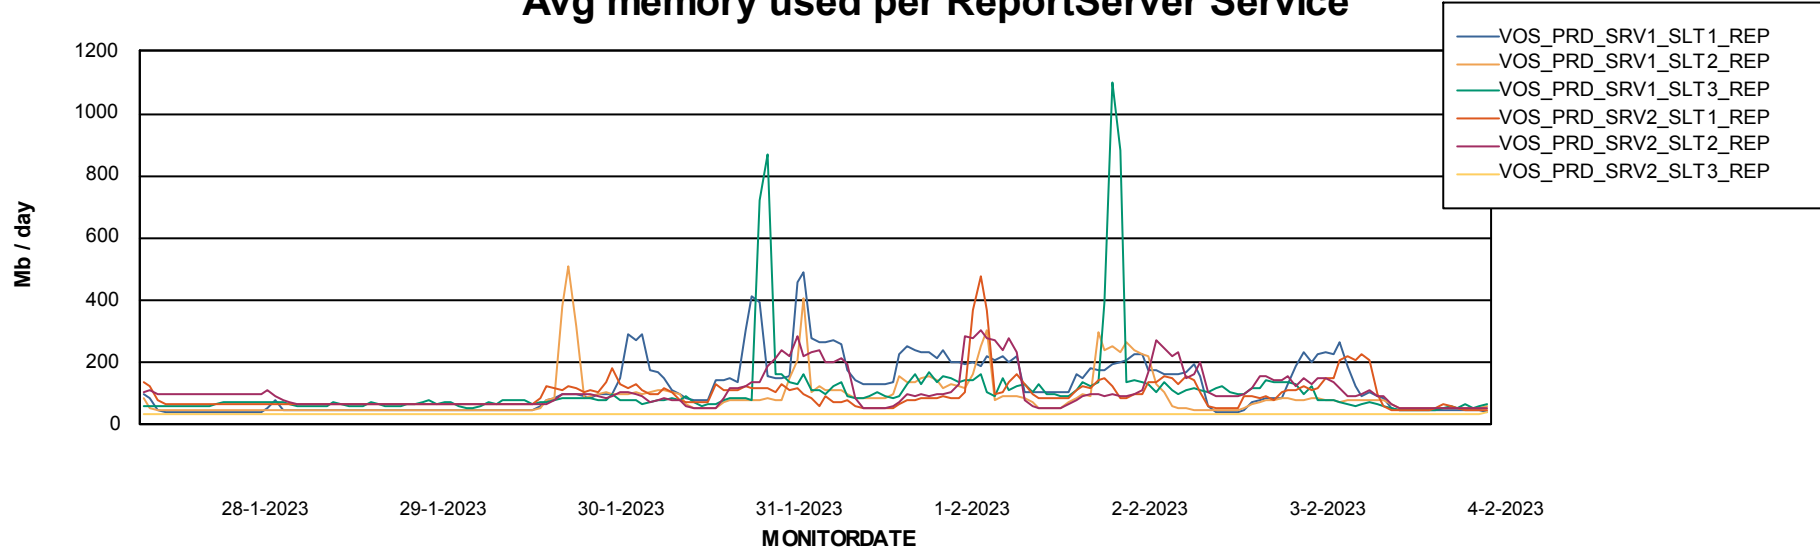

Avg users per day per ABS server

Weekly SLA Customer Report

Customer VOS_Production
Database ID 143

ABSSolute Application ReportServer Services

Avg memory used per ReportServer Service

Weekly SLA Customer Report