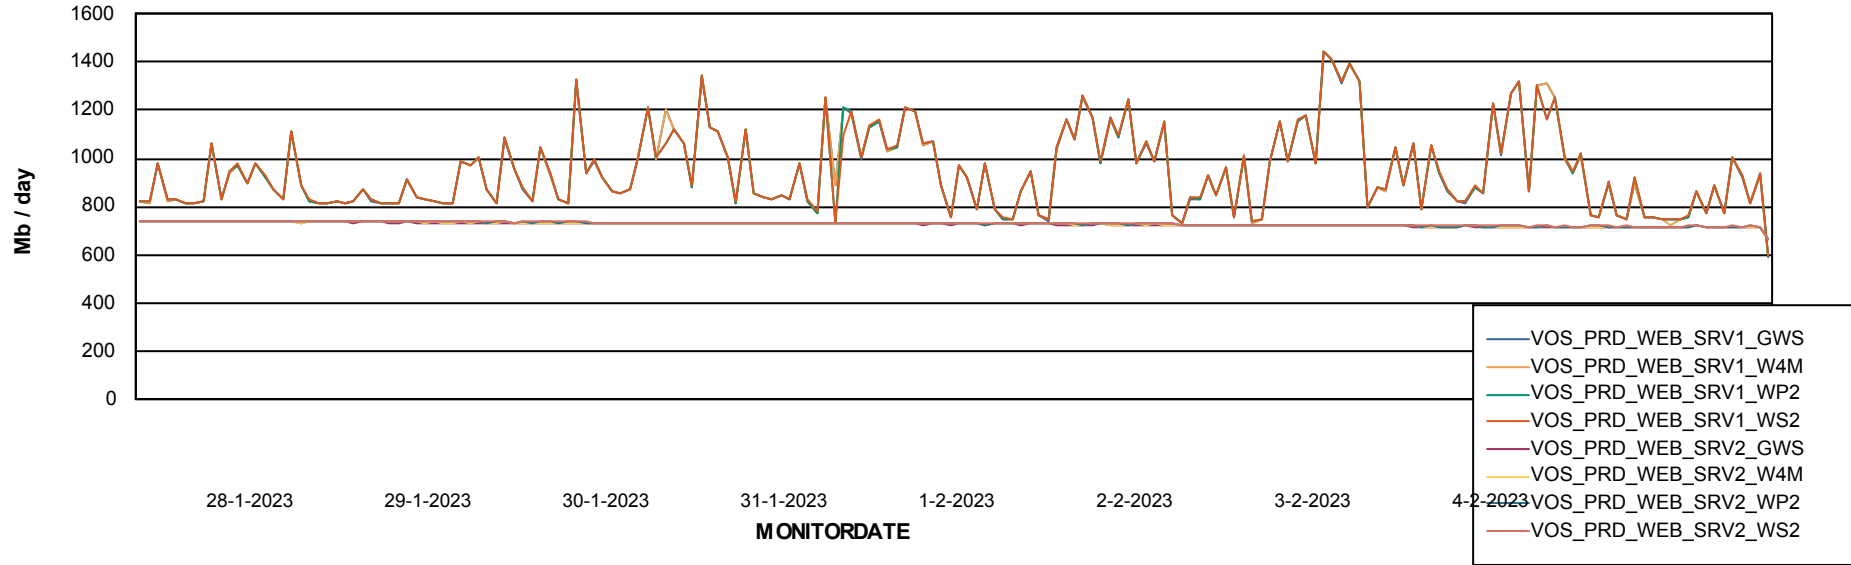

ABSSolute Web Component Services

Avg memory used per ABS Web component