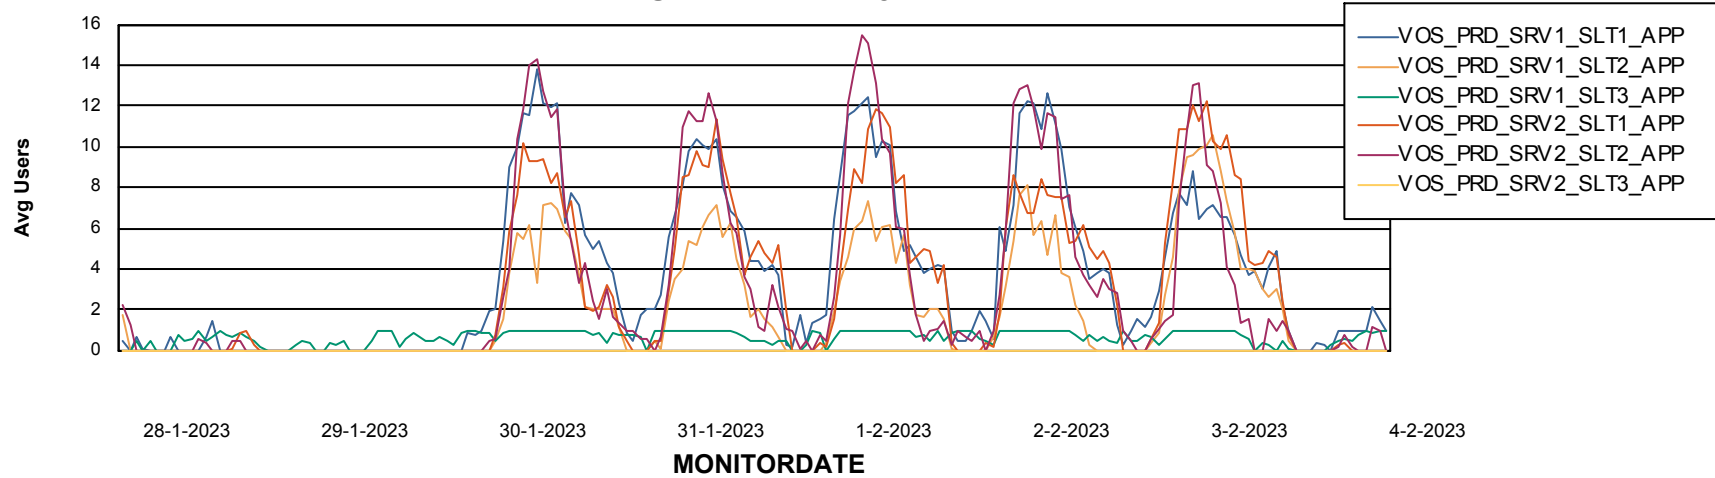

Avg users per day per ABS server