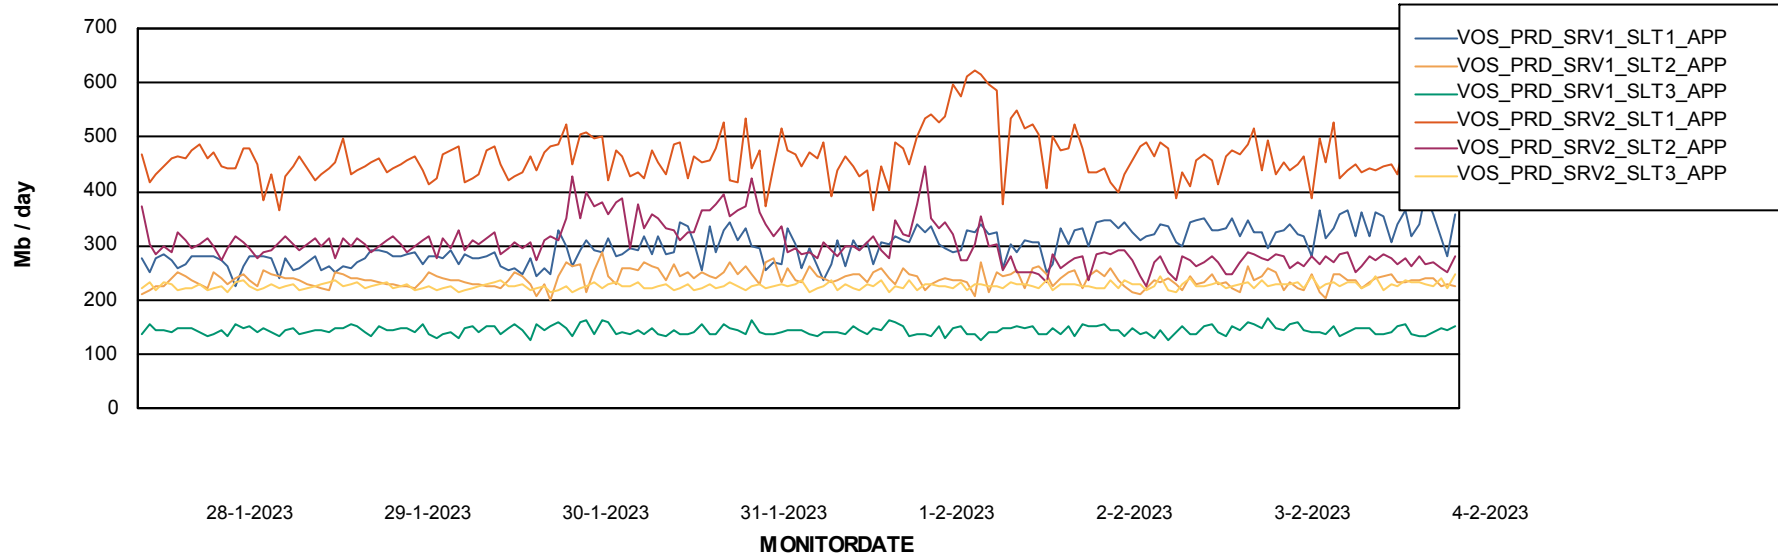

Standby Database Health VOS_Production

Recovery lag for last 7 days

Weekly SLA Customer Report

Customer VOS_Production
Database ID 143

ABSSolute Application Server Services

Avg memory used per ABS Server Service