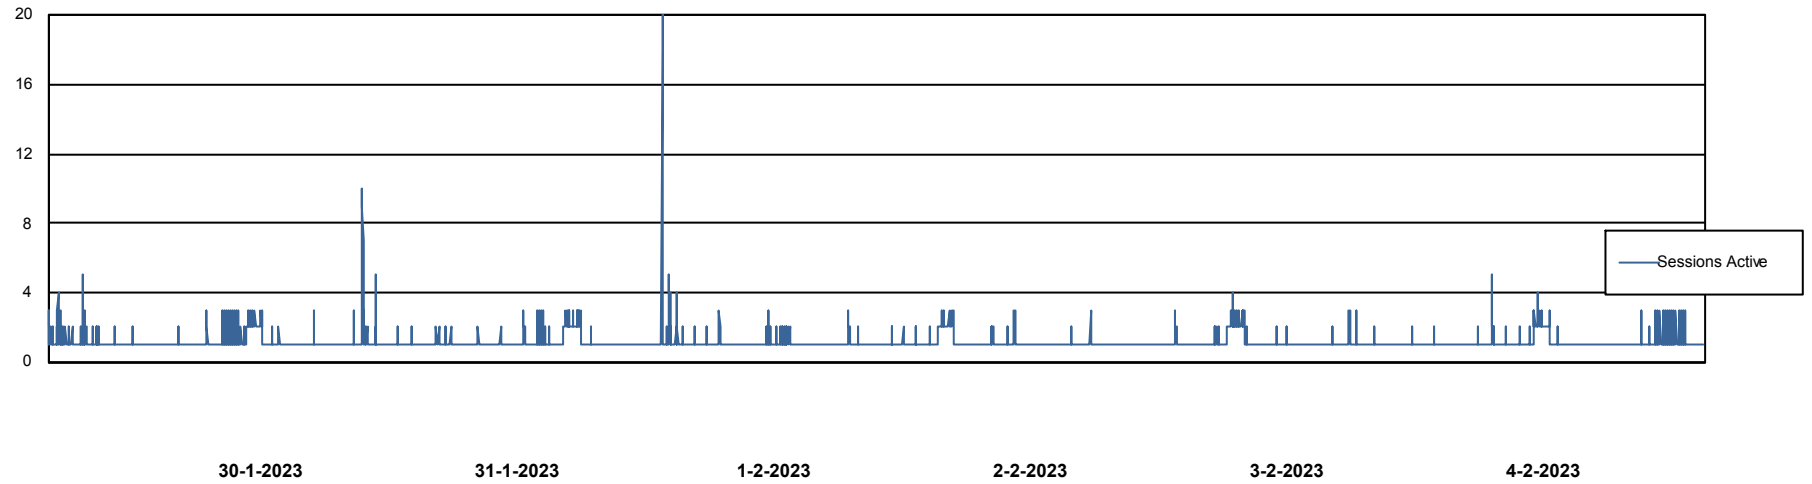

Database Performance VOSDB_BI