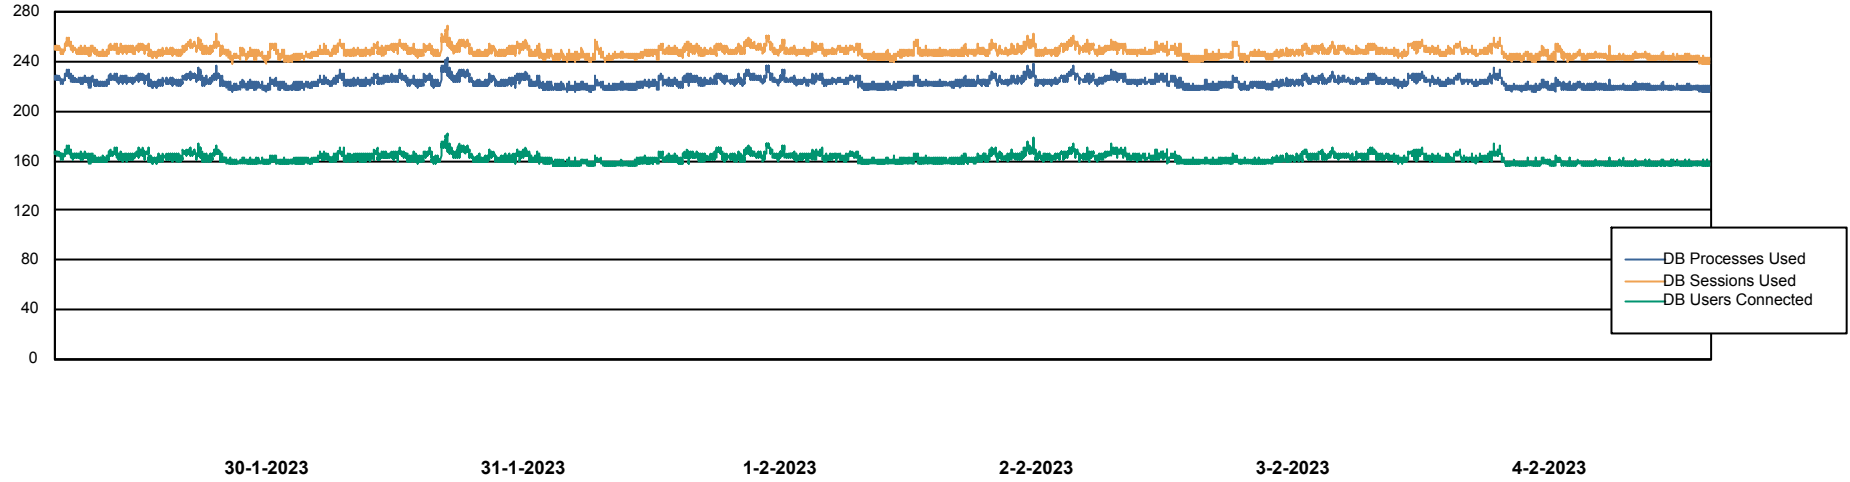

Weekly SLA Customer Report

Customer VOS_Production
Database ID 143

Database Performance VOSDB_BI

Weekly SLA Customer Report

Customer VOS_Production
Database ID 143

Database Performance VOSDB_Production

Weekly SLA Customer Report