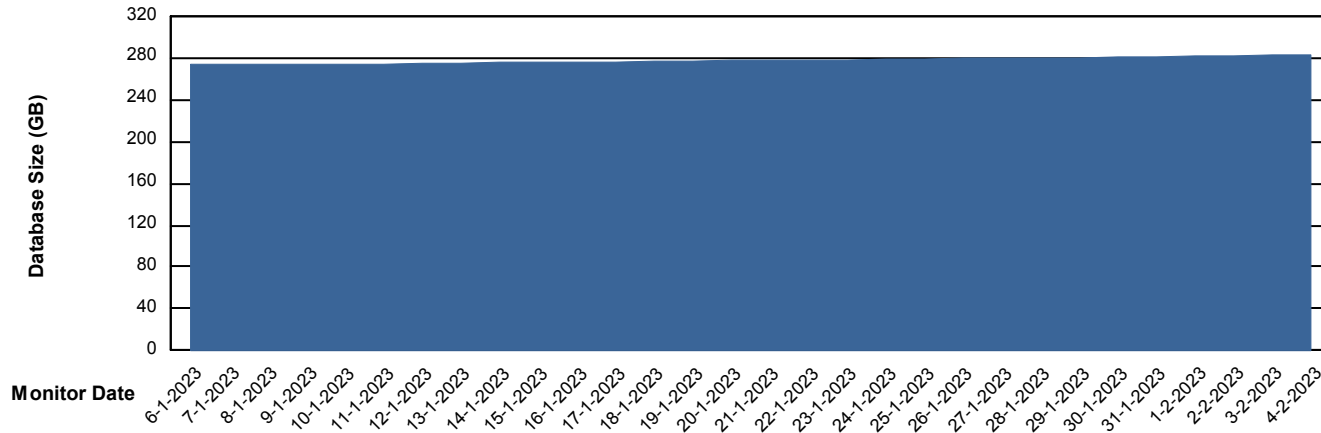

DATABASE SIZE VOSDB_Production

Database growth over last month