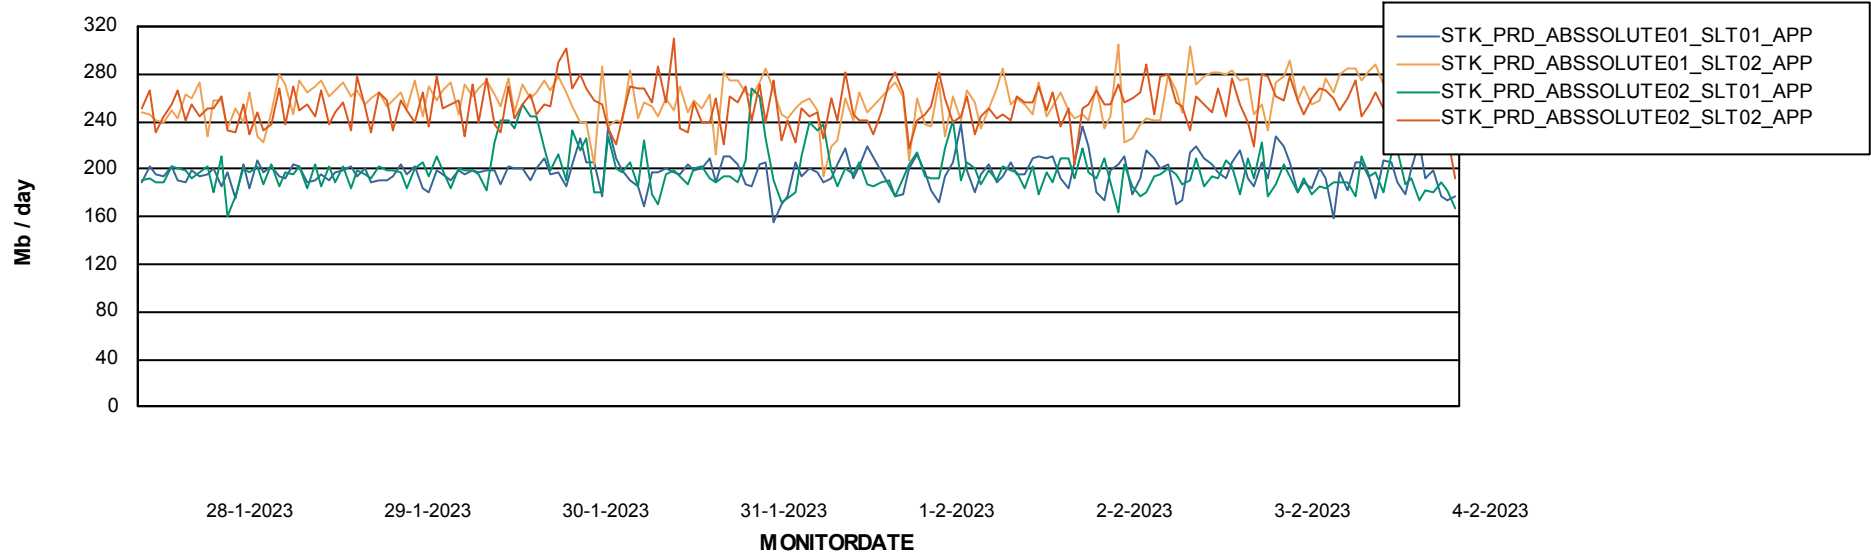

ABSSolute Application Server Services

Avg memory used per ABS Server Service