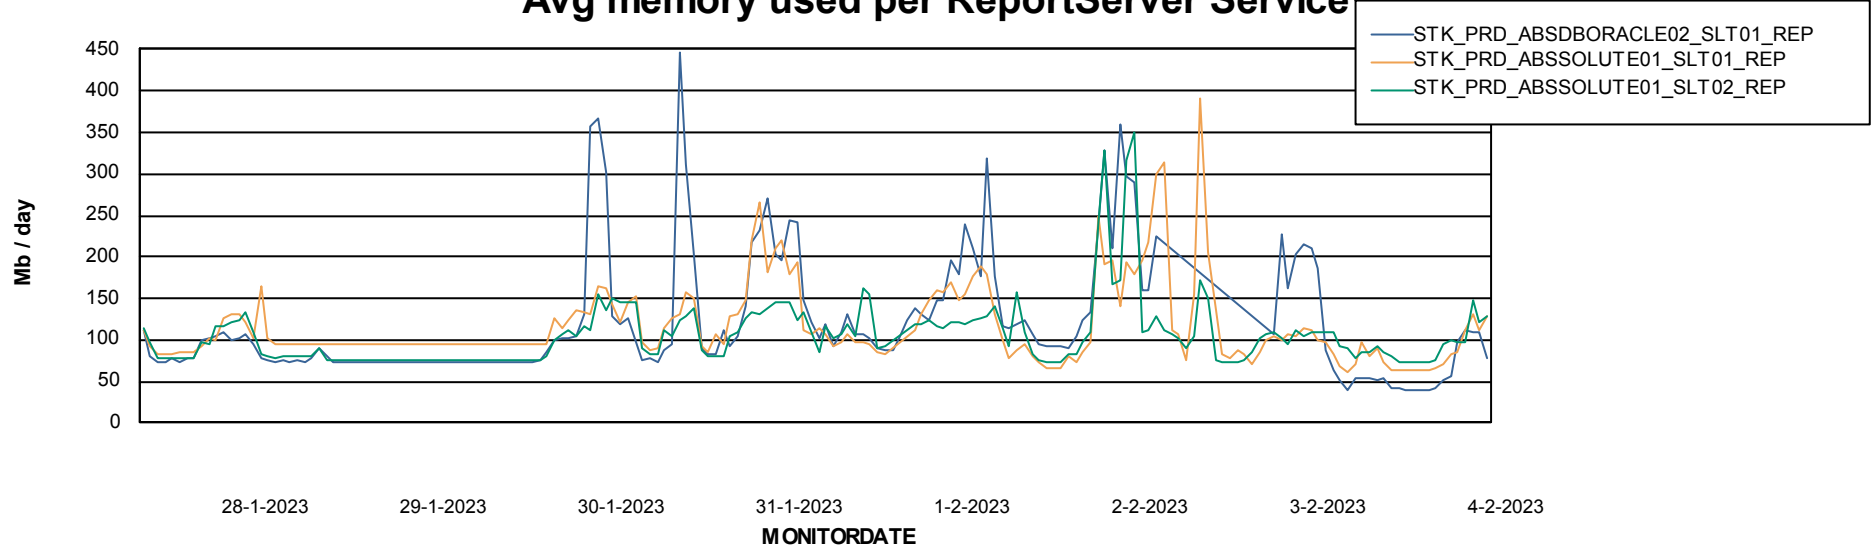

Avg memory used per ABS Server Service

Avg users per day per ABS server

Weekly SLA Customer Report

Customer STK_Production
Database ID 82

ABSSolute Application ReportServer Services

Avg memory used per ReportServer Service