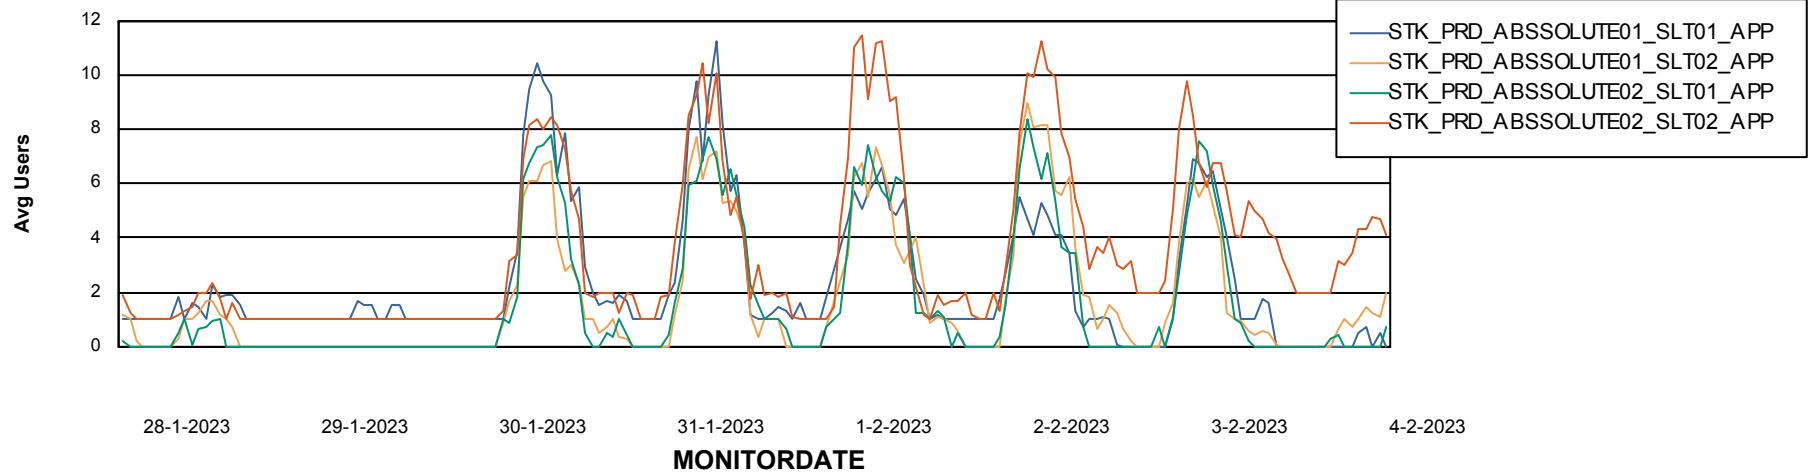

Avg users per day per ABS server