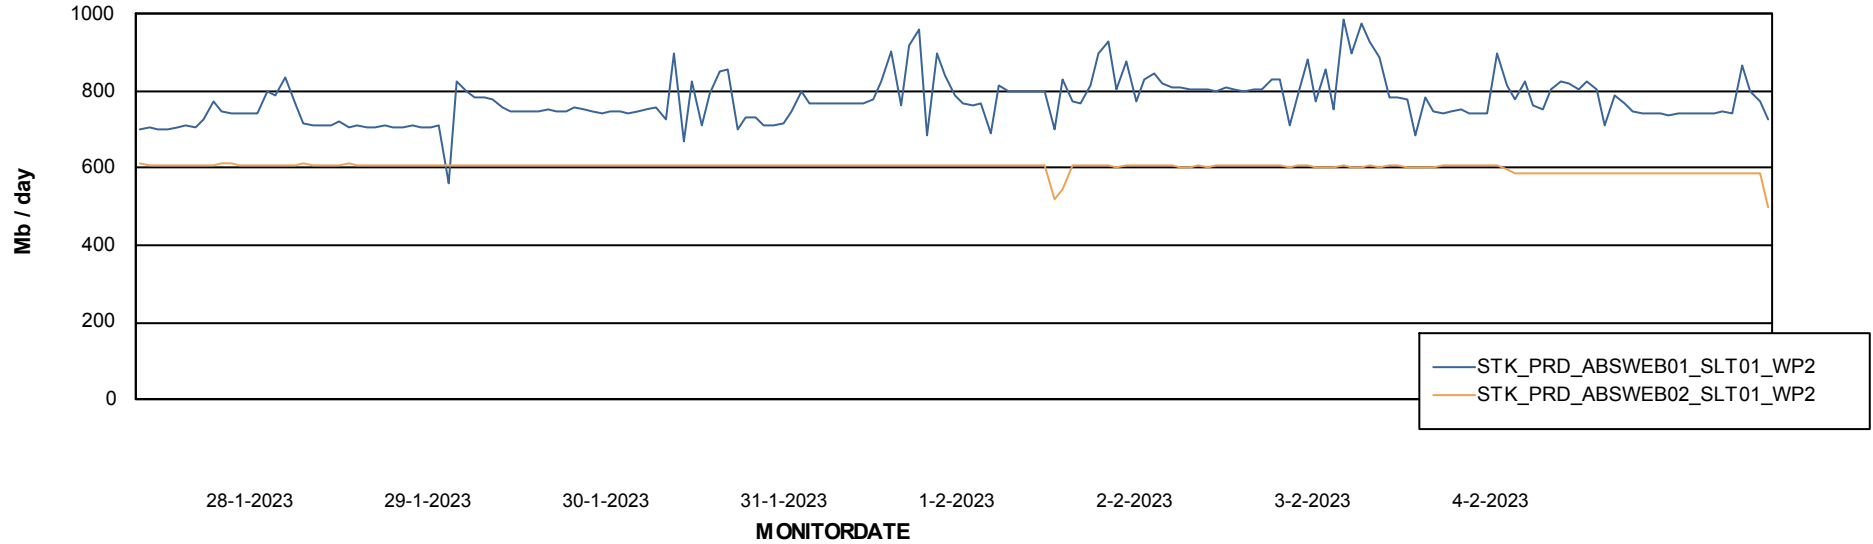

ABSSolute Web Component Services

Avg memory used per ABS Web component