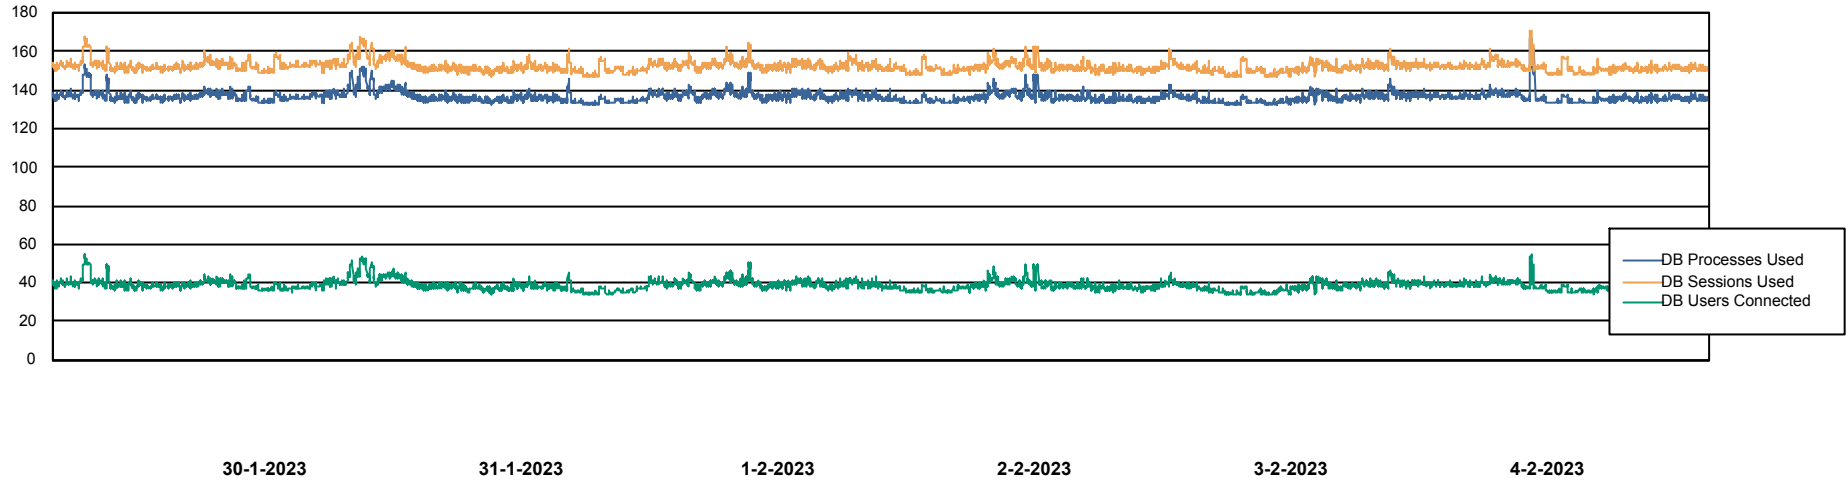

Weekly SLA Customer Report

Customer STK_Production
Database ID 82

Harddisk Usage STK_PRD_ABSWEB02

	Free disk space on C: (%)	Total disk space on C: (Gb)	Used disk space on C: (Gb)
4-2-2023	83	150	26
3-2-2023	83	150	26
2-2-2023	83	150	26
1-2-2023	83	150	25
31-1-2023	83	150	25
30-1-2023	83	150	25
29-1-2023	83	150	25

Weekly SLA Customer Report

Customer STK_Production
Database ID 82

Database Performance STKDB_Production

Weekly SLA Customer Report

Customer STK_Production
Database ID 82

Database Performance STKDB_Standby

DB Processes Max 1,000