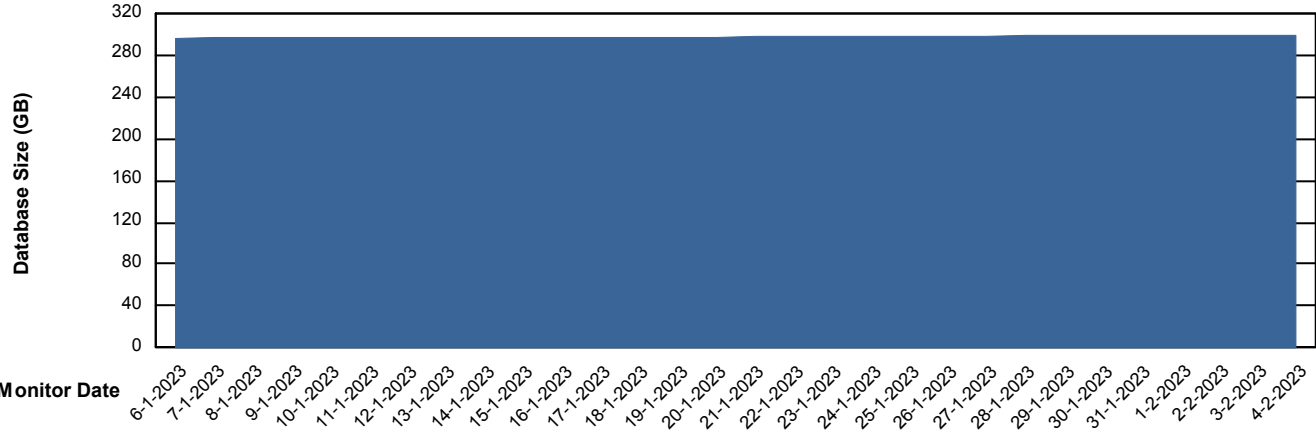

DATABASE SIZE STKDB_Production

Database growth over last month