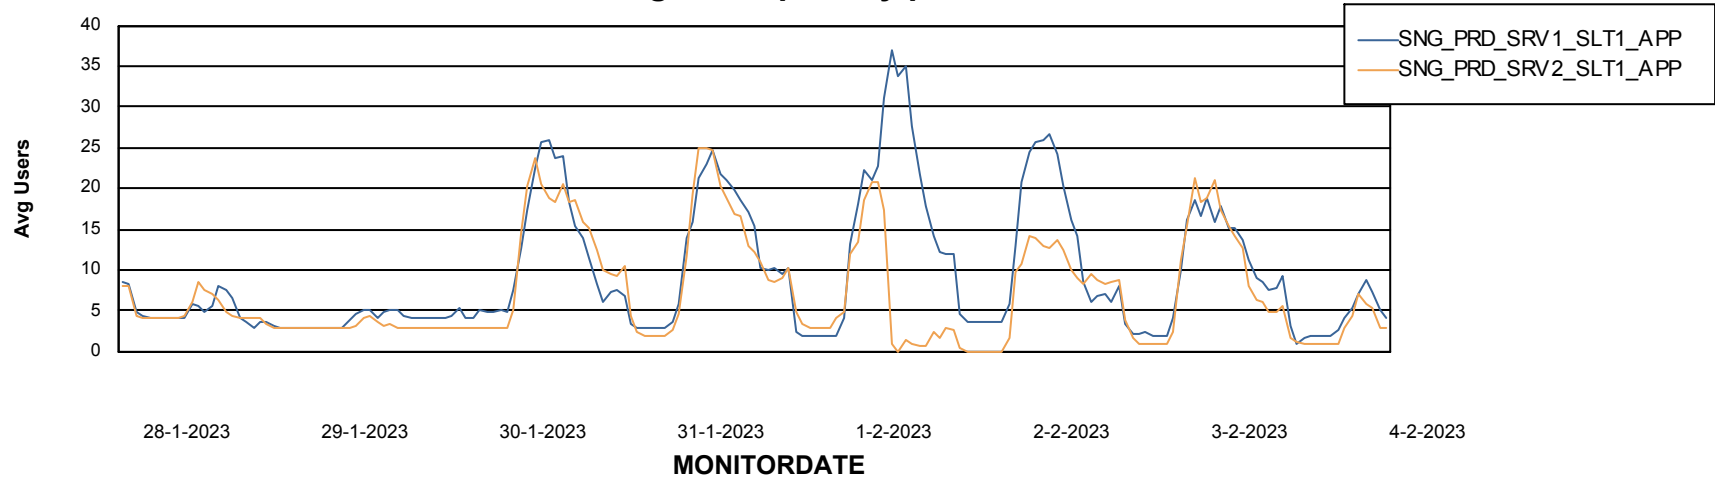

Database Performance SNG_PRD_ORACLE1

Weekly SLA Customer Report

Customer SNG_Production
 Database ID 70

DATABASE SIZE SNG_PRD_ORACLE1

Database growth over last month

Database Tablespace SNG_PRD_ORACLE1

Date	Tablespace Name	Filesize (Gb)	Usedsize (Gb)	Percentage free
4-2-2023	ABSDATA	48	38	22
	INDX	120	100	17
3-2-2023	ABSDATA	48	38	22
	INDX	120	100	17
2-2-2023	ABSDATA	48	38	22
	INDX	120	100	17
1-2-2023	ABSDATA	48	37	22
	INDX	120	100	17
31-1-2023	ABSDATA	48	37	22
	INDX	120	100	17
30-1-2023	ABSDATA	48	37	22
	INDX	120	100	17
29-1-2023	ABSDATA	48	37	22
	INDX	120	100	17

Weekly SLA Customer Report

Customer SNG_Production
Database ID 70

ABSSolute Application Server Services

Avg memory used per ABS Server Service

Avg users per day per ABS server

Weekly SLA Customer Report

Customer SNG_Production
Database ID 70