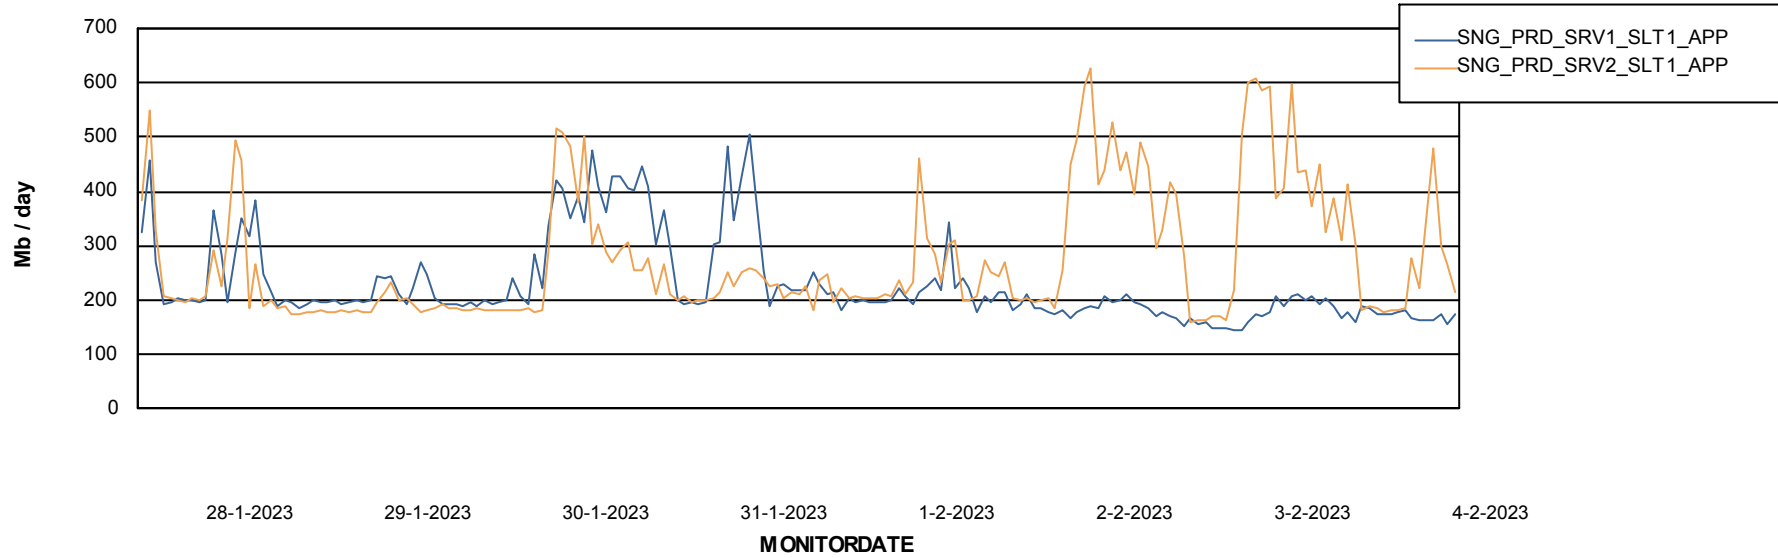

Database Performance SNG_PRD_ORACLE1

Weekly SLA Customer Report

Customer SNG_Production
 Database ID 70

DATABASE SIZE SNG_PRD_ORACLE1

Database growth over last month

Database Tablespace SNG_PRD_ORACLE1

Date	Tablespace Name	Filesize (Gb)	Usedsize (Gb)	Percentage free
4-2-2023	ABSDATA	48	38	22
	INDX	120	100	17
3-2-2023	ABSDATA	48	38	22
	INDX	120	100	17
2-2-2023	ABSDATA	48	38	22
	INDX	120	100	17
1-2-2023	ABSDATA	48	37	22
	INDX	120	100	17
31-1-2023	ABSDATA	48	37	22
	INDX	120	100	17
30-1-2023	ABSDATA	48	37	22
	INDX	120	100	17
29-1-2023	ABSDATA	48	37	22
	INDX	120	100	17

Weekly SLA Customer Report

Customer SNG_Production
Database ID 70

ABSSolute Application Server Services

Avg memory used per ABS Server Service

Avg users per day per ABS server

Weekly SLA Customer Report

Customer SNG_Production
Database ID 70