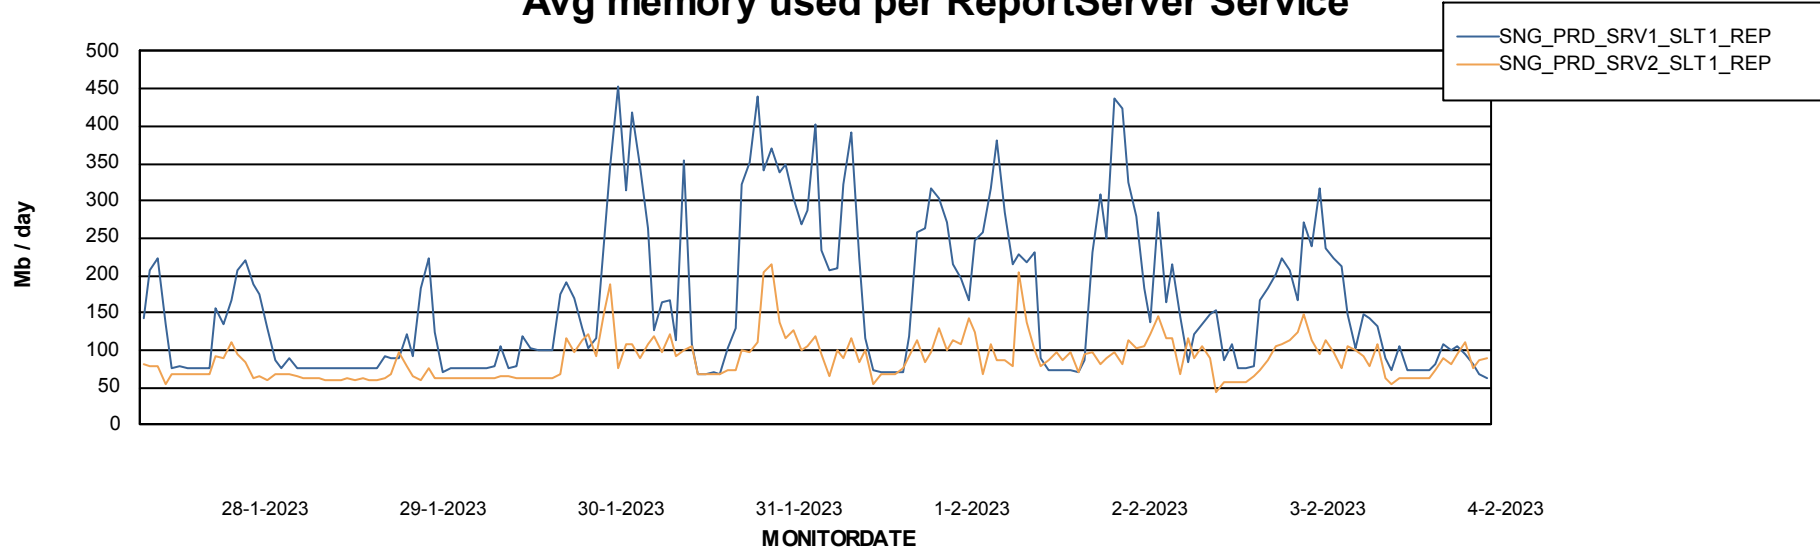

ABSSolute Application ReportServer Services

Avg memory used per ReportServer Service