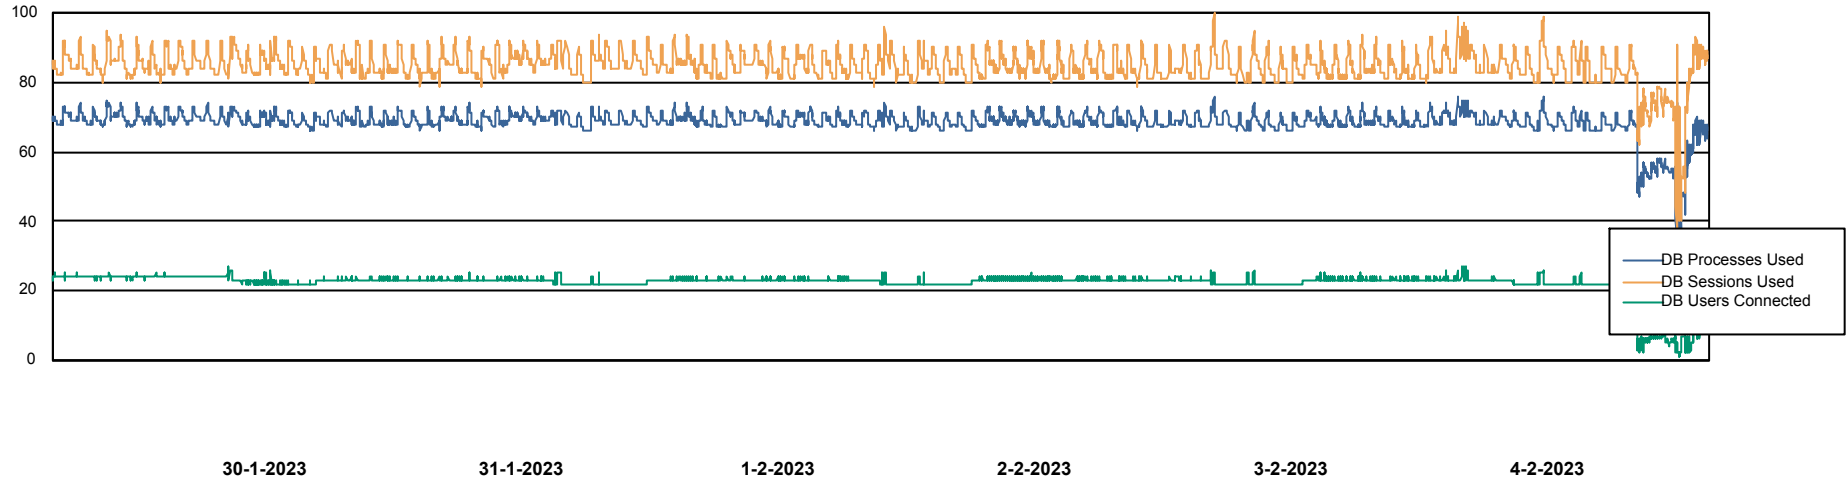

Database Performance RSS_PRD_SV1364_PRD_DB