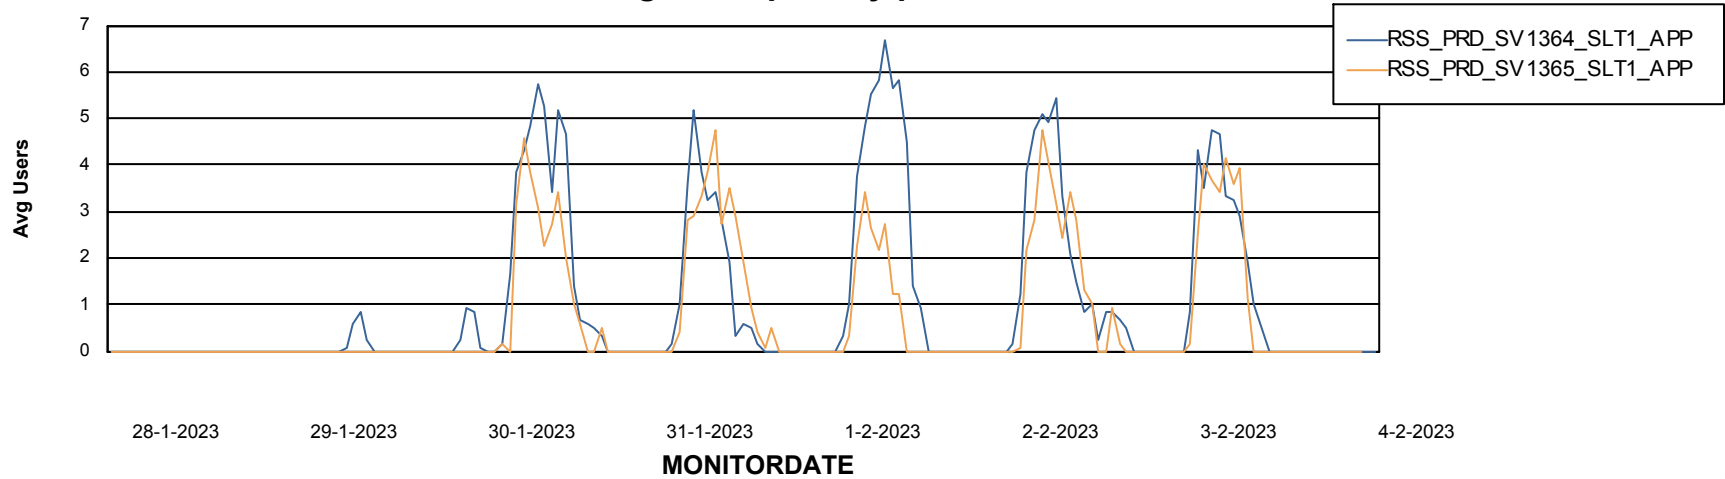

Avg users per day per ABS server