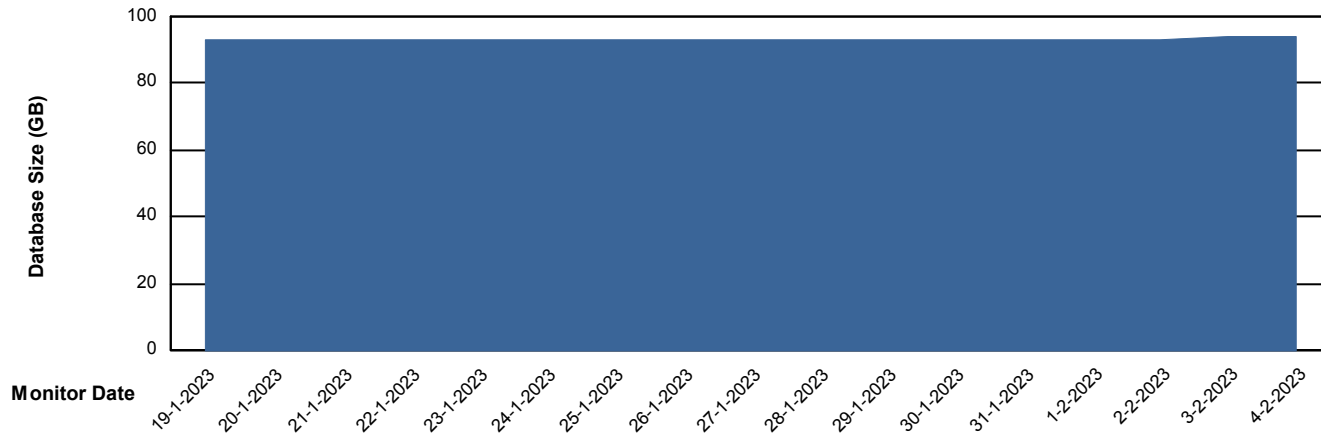

DATABASE SIZE RSS_PRD_SV1364_PRD_DB

Database growth over last month