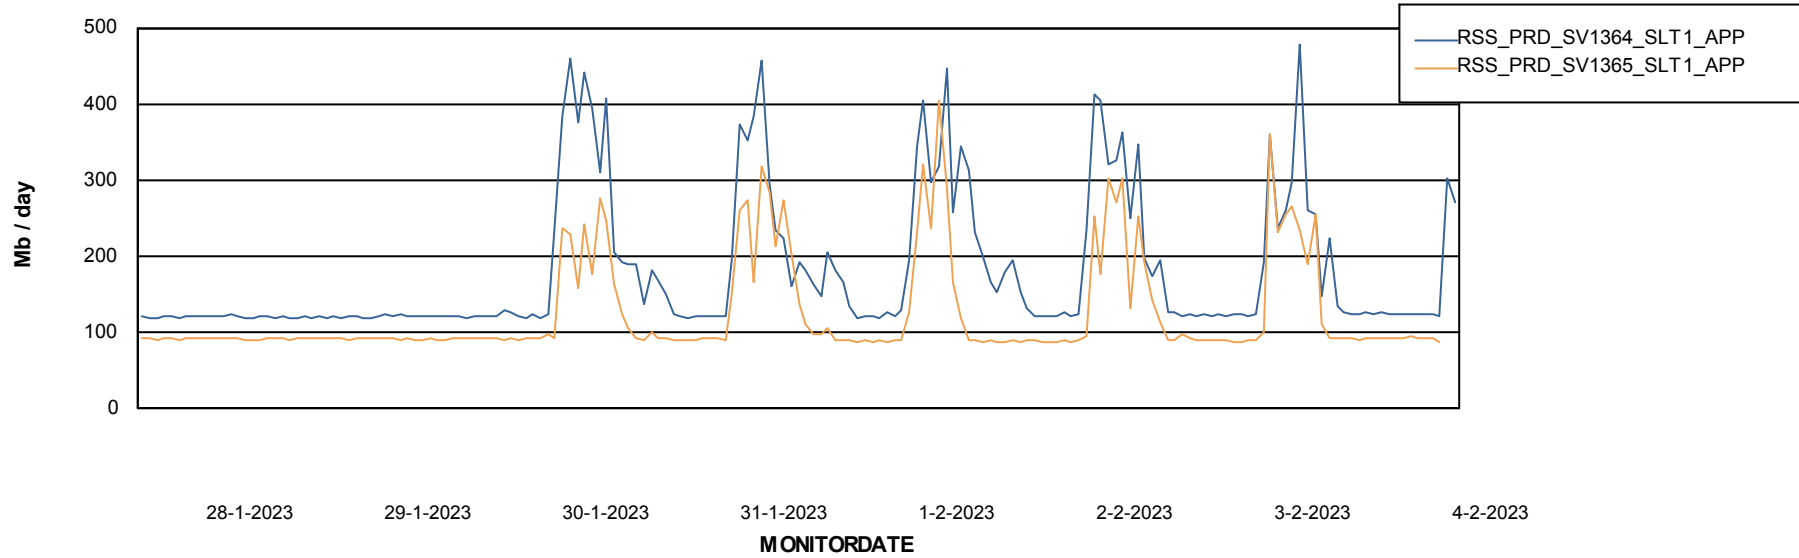

ABSSolute Application Server Services

Avg memory used per ABS Server Service