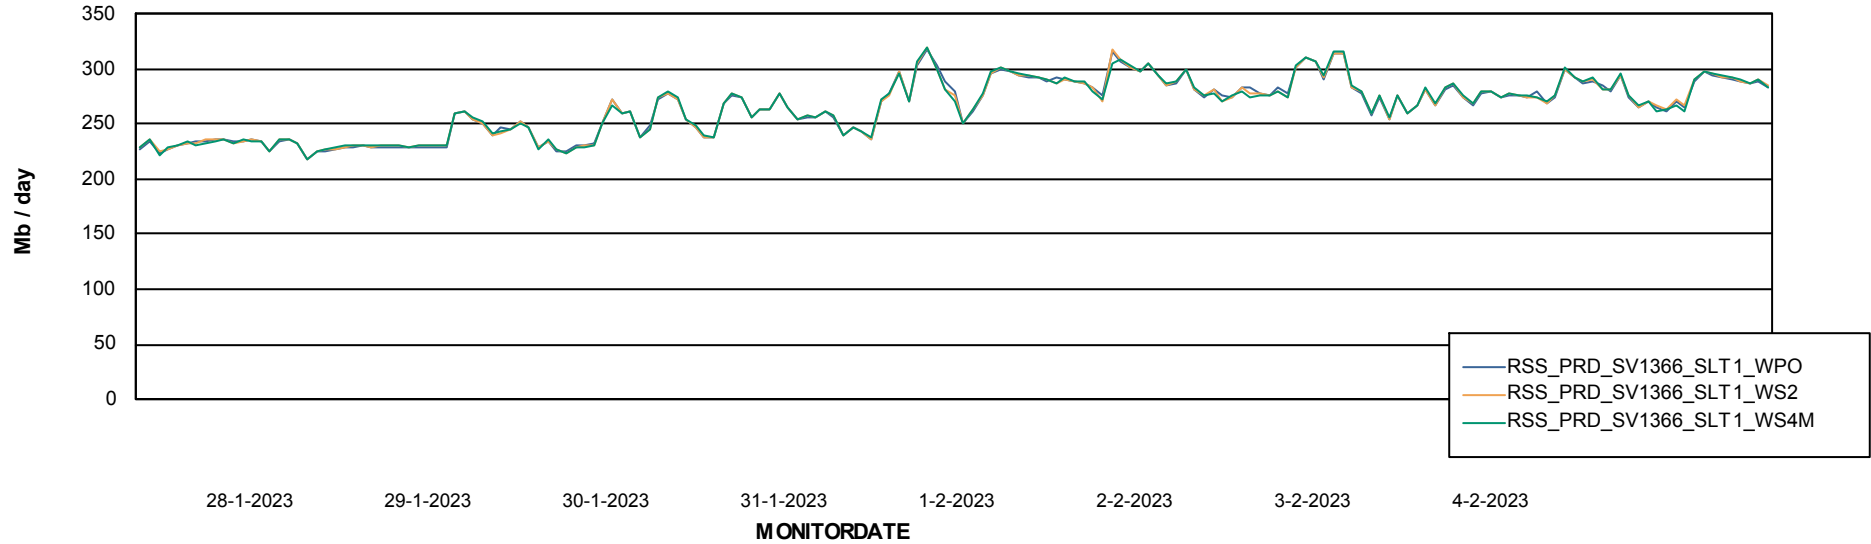

ABSSolute Web Component Services

Avg memory used per ABS Web component