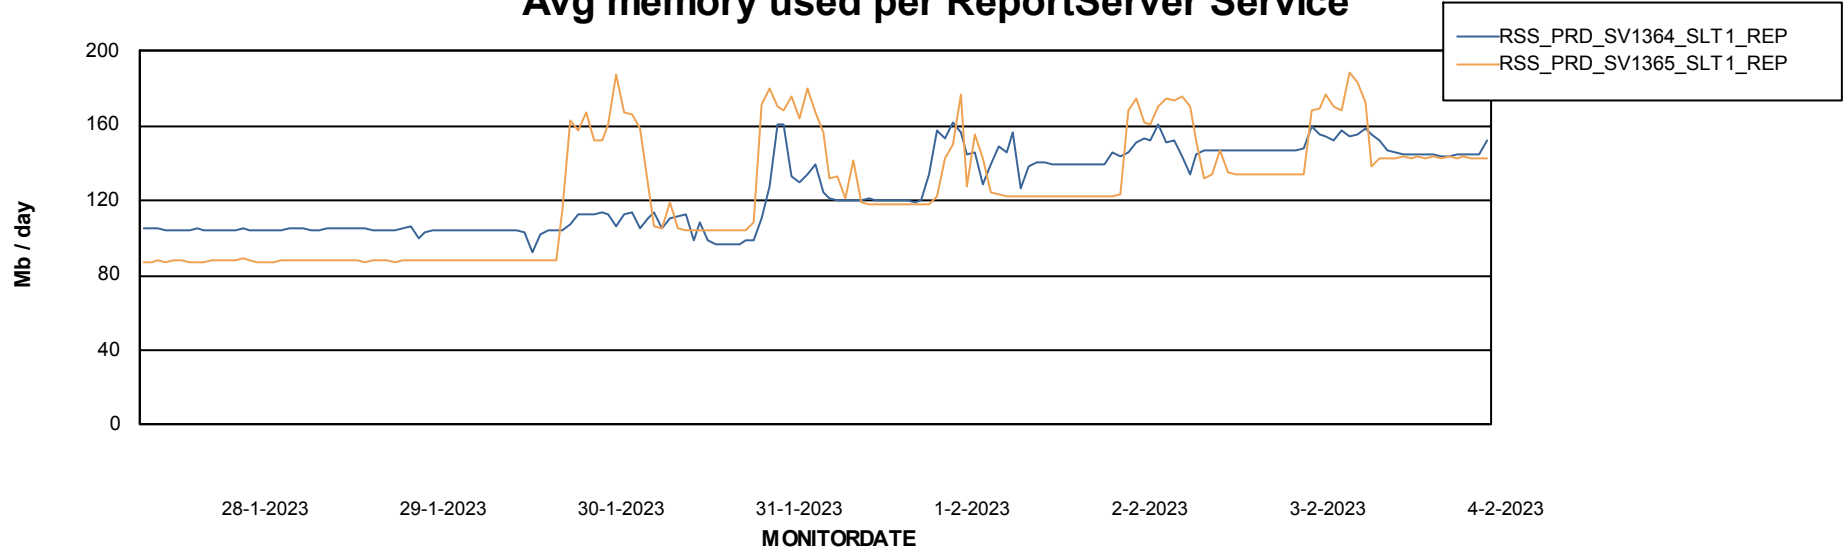

ABSSolute Application ReportServer Services

Avg memory used per ReportServer Service