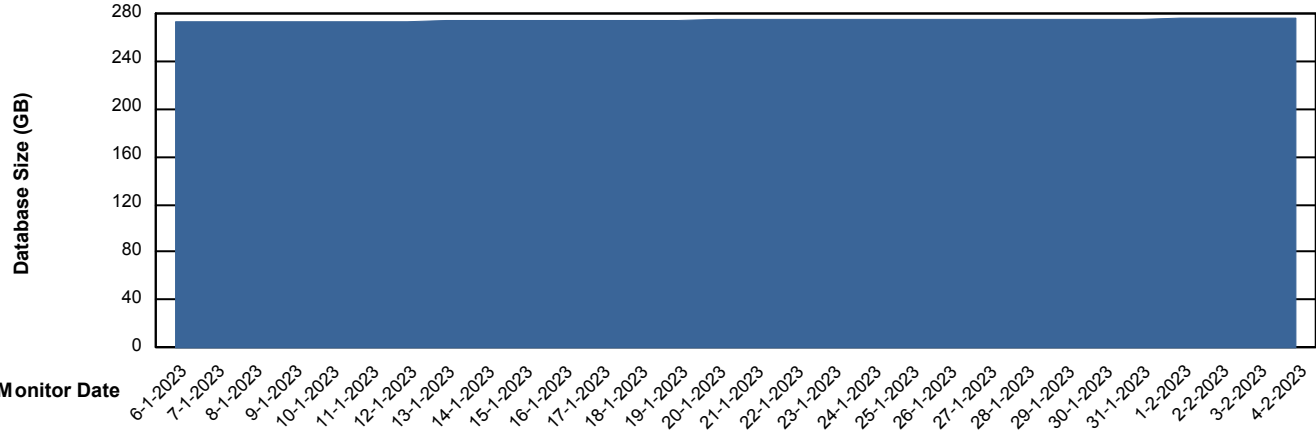

DATABASE SIZE RFLDB_Production

Database growth over last month