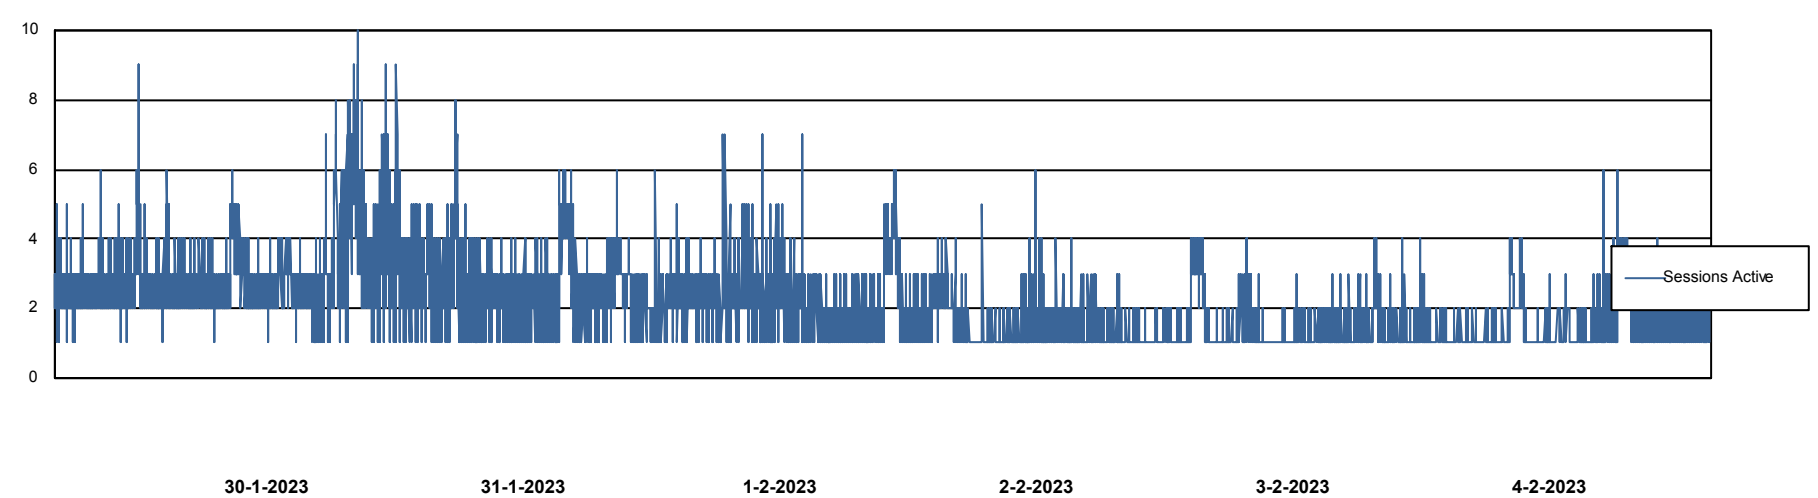

Database Performance RFLDB_Production