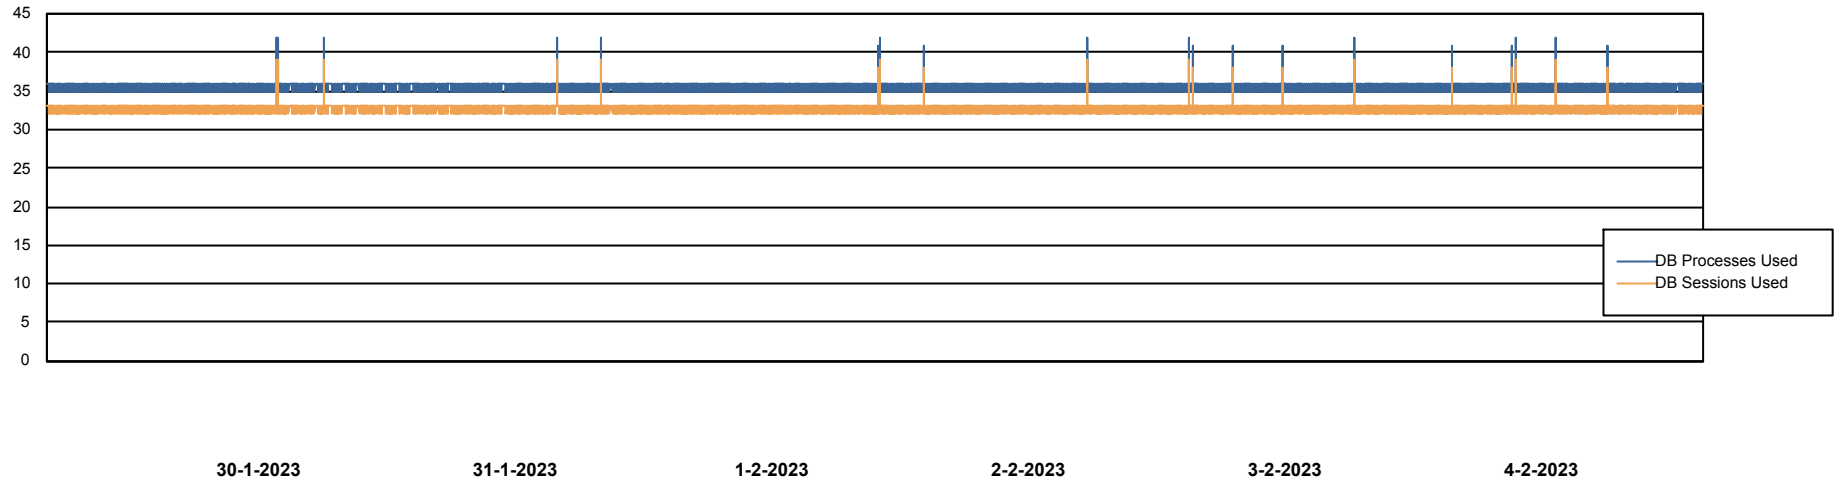

## Database Performance RFLDB\_Production

# Weekly SLA Customer Report

Customer RFL\_Production  
Database ID 36

Database Performance RFLDB\_Standby

DB Processes Max 1,000