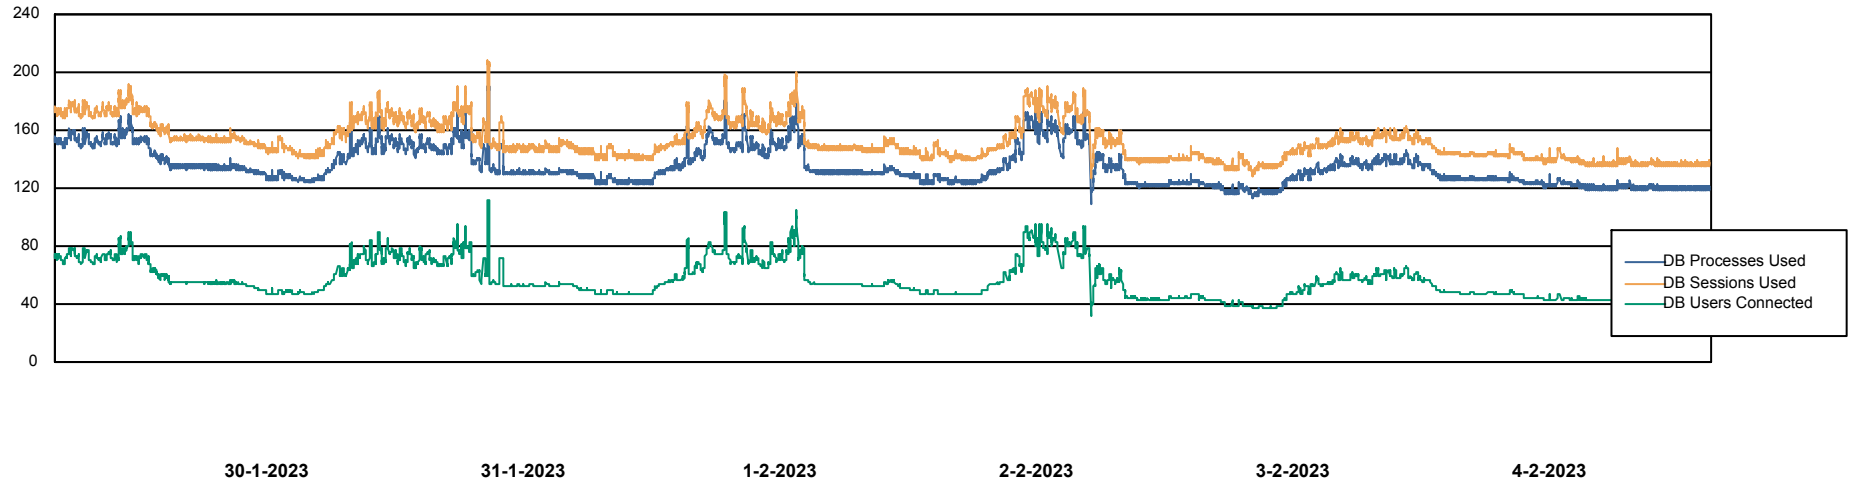

Database Performance RFLDB_Production