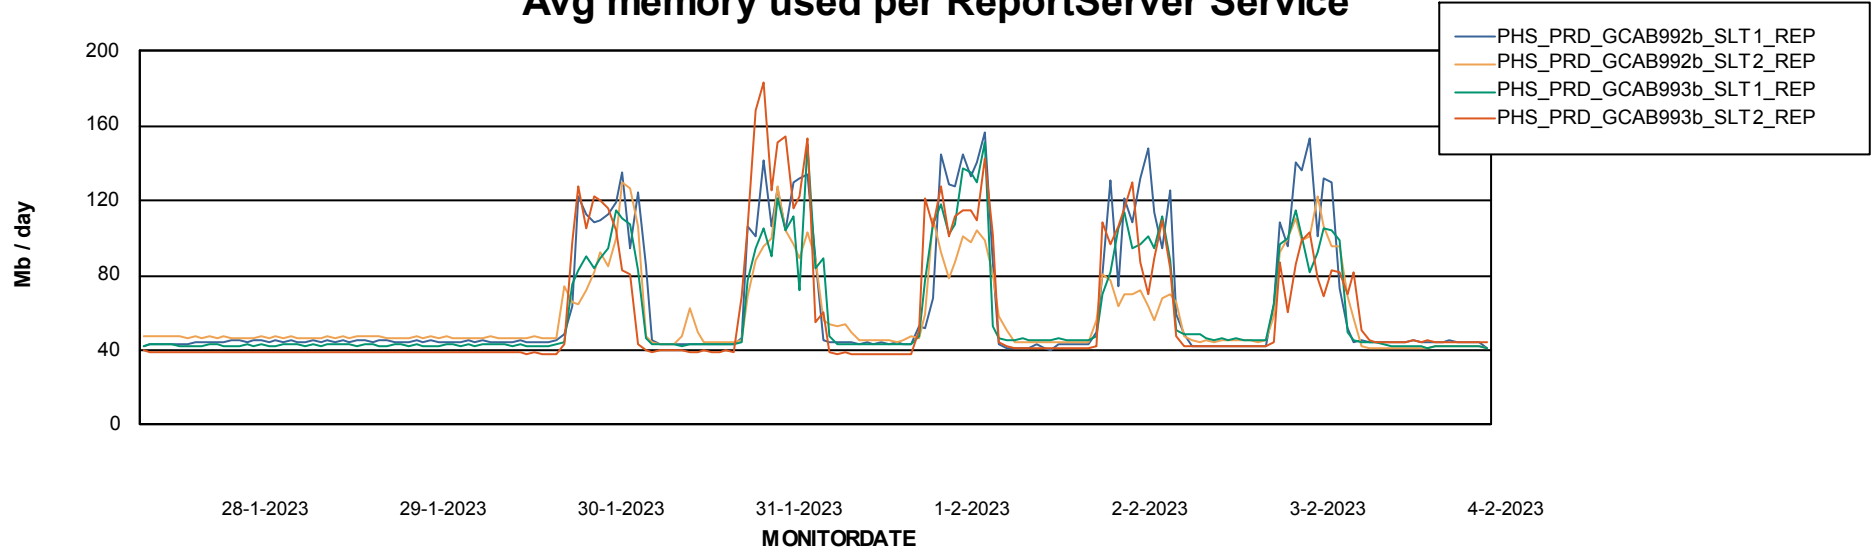

ABSSolute Application ReportServer Services

Avg memory used per ReportServer Service