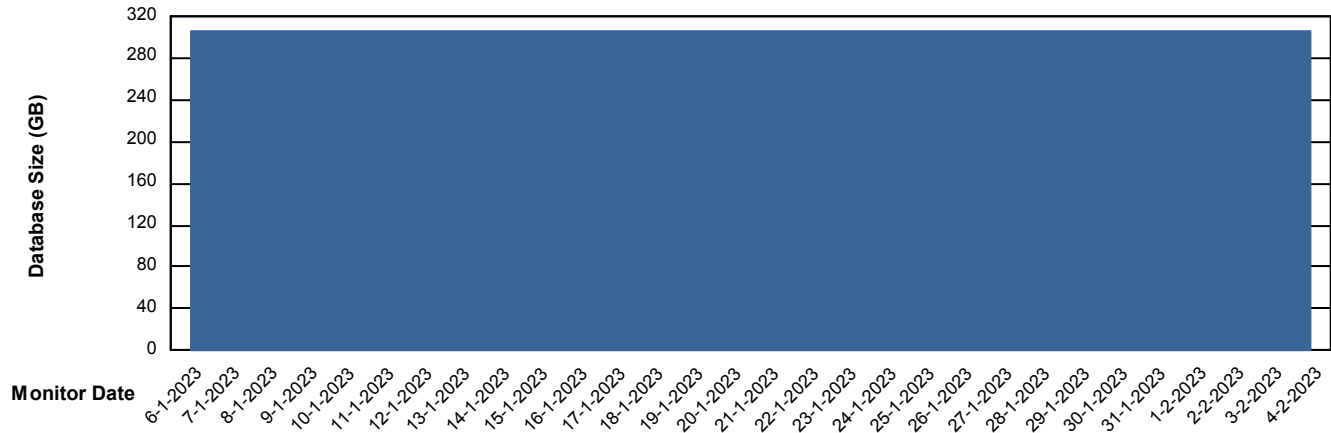

DATABASE SIZE PHSDB_Test

Database growth over last month