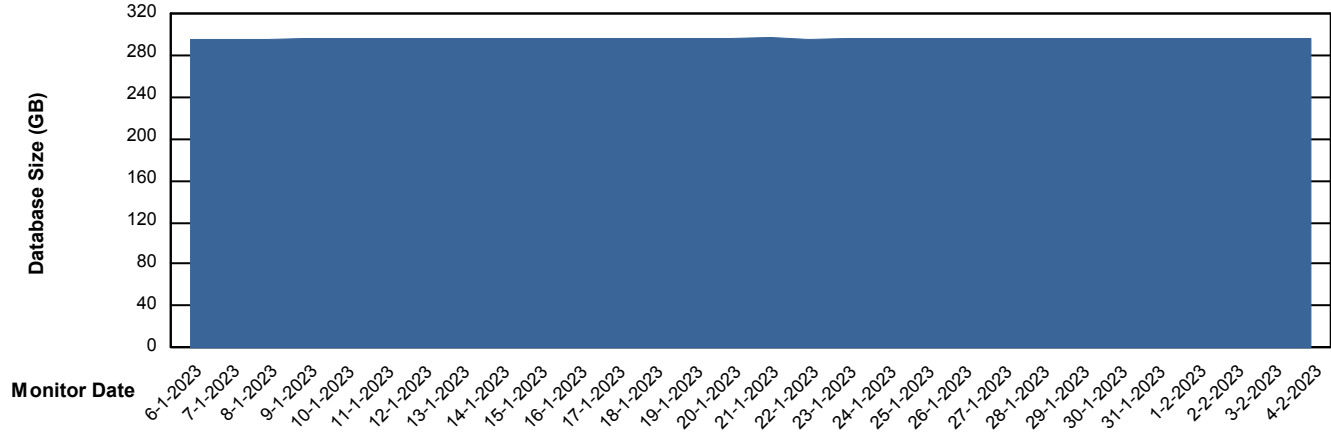

DATABASE SIZE PHSDB_Production

Database growth over last month