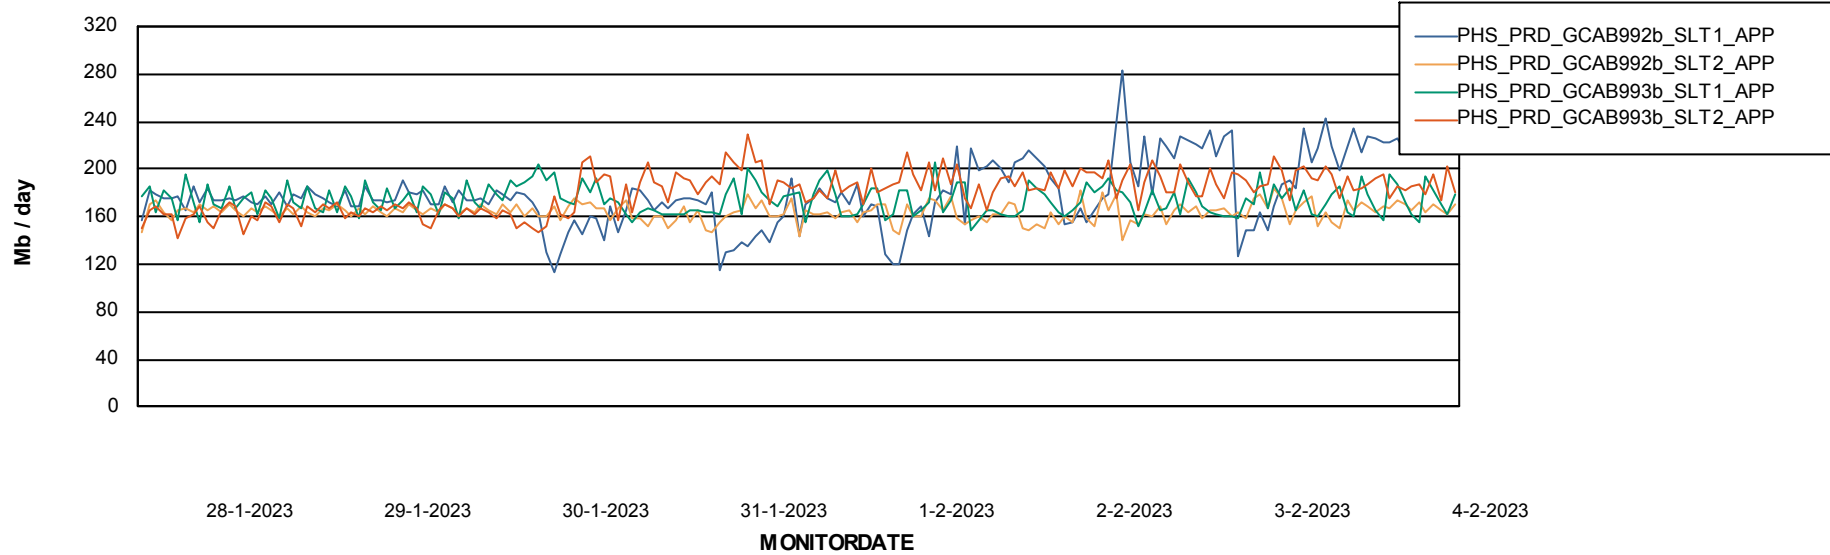

ABSSolute Application Server Services

Avg memory used per ABS Server Service