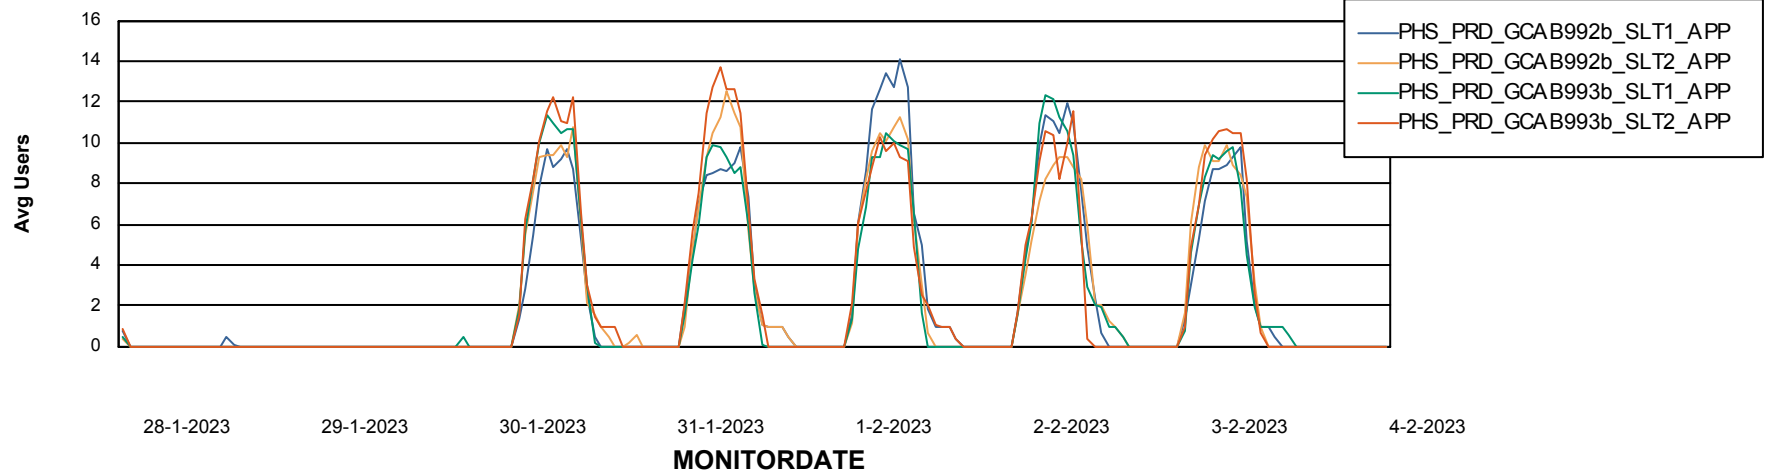

Weekly SLA Customer Report

Customer PHS_Production
Database ID 47

ABSSolute Application Server Services

Avg memory used per ABS Server Service

Avg users per day per ABS server

Weekly SLA Customer Report

Customer PHS_Production
Database ID 47