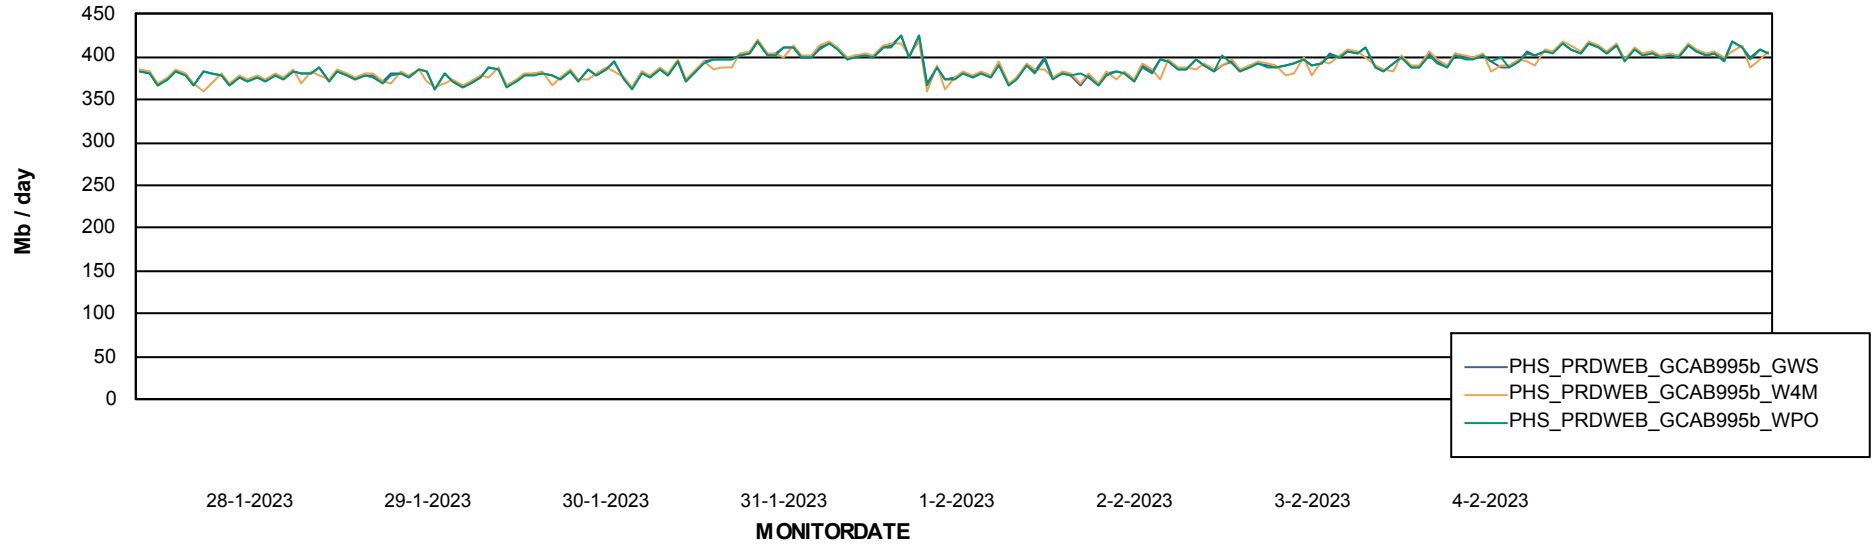

ABSSolute Application ReportServer Services

Avg memory used per ReportServer Service

Weekly SLA Customer Report

Customer PHS_Production
Database ID 47

ABSSolute Web Component Services

Avg memory used per ABS Web component