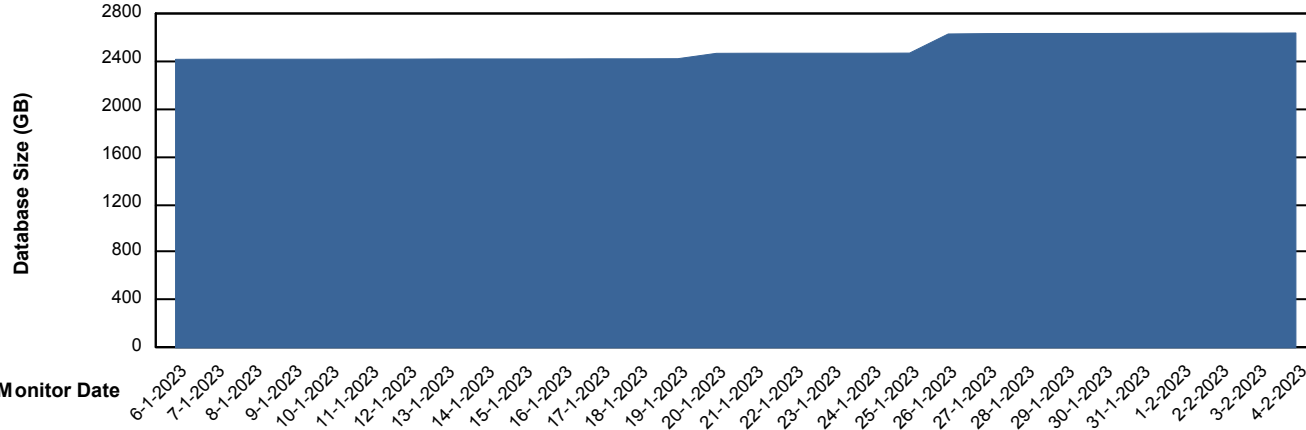

Database growth over last month

Database Tablespace LTS_TEST_CLSABSDB01T_TSTDB

Date	Tablespace Name	Filesize (Gb)	Usedsize (Gb)	Percentage free
4-2-2023	ABSDATA	1,120	942	16
	INDX	2,008	1,686	16
3-2-2023	ABSDATA	1,120	942	16
	INDX	2,008	1,685	16
2-2-2023	ABSDATA	1,120	942	16
	INDX	2,008	1,685	16
1-2-2023	ABSDATA	1,120	941	16
	INDX	2,008	1,685	16
31-1-2023	ABSDATA	1,120	941	16
	INDX	2,008	1,684	16
30-1-2023	ABSDATA	1,044	940	10
	INDX	1,951	1,684	14
29-1-2023	ABSDATA	1,044	940	10
	INDX	1,951	1,684	14