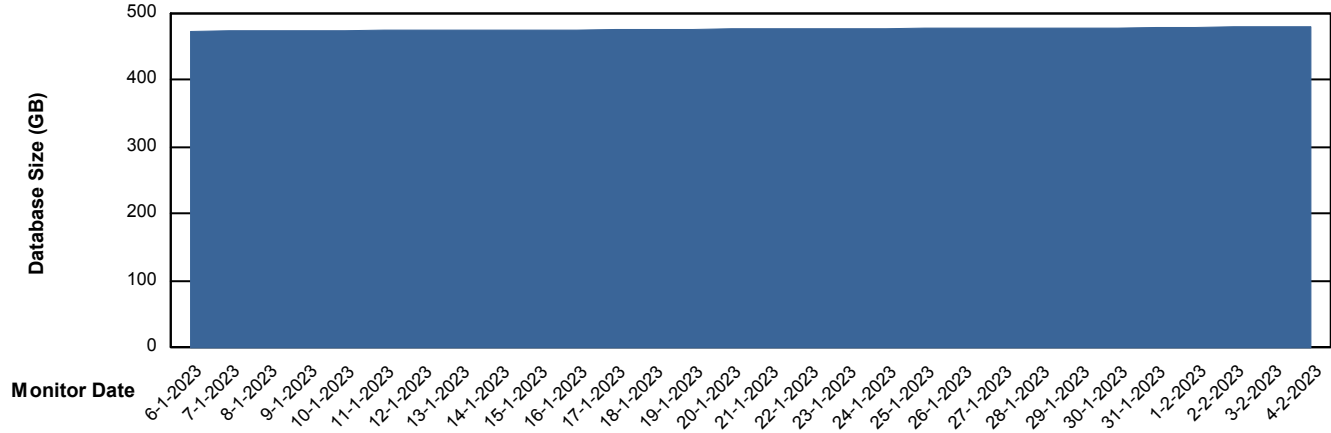

DATABASE SIZE LTS_PROD_CLSABSBI01_BI

Database growth over last month