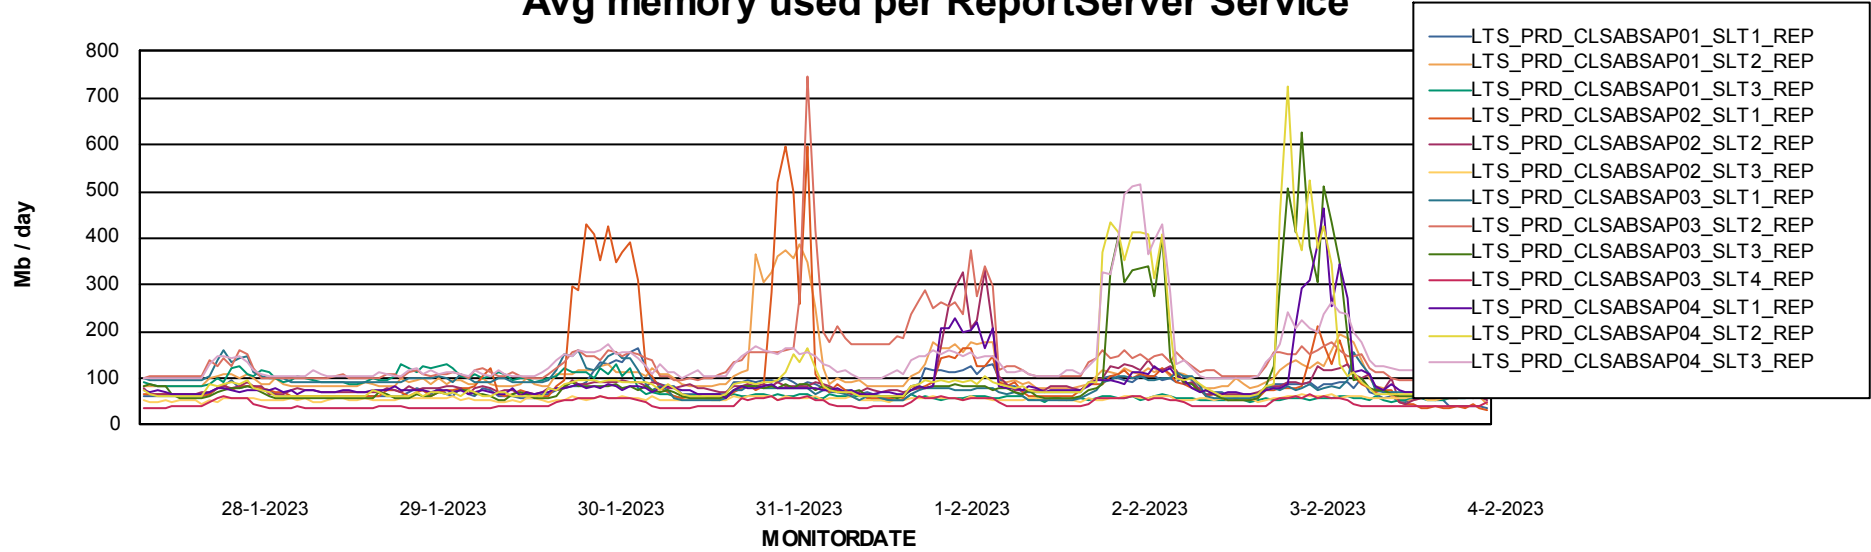

ABSSolute Application ReportServer Services

Avg memory used per ReportServer Service