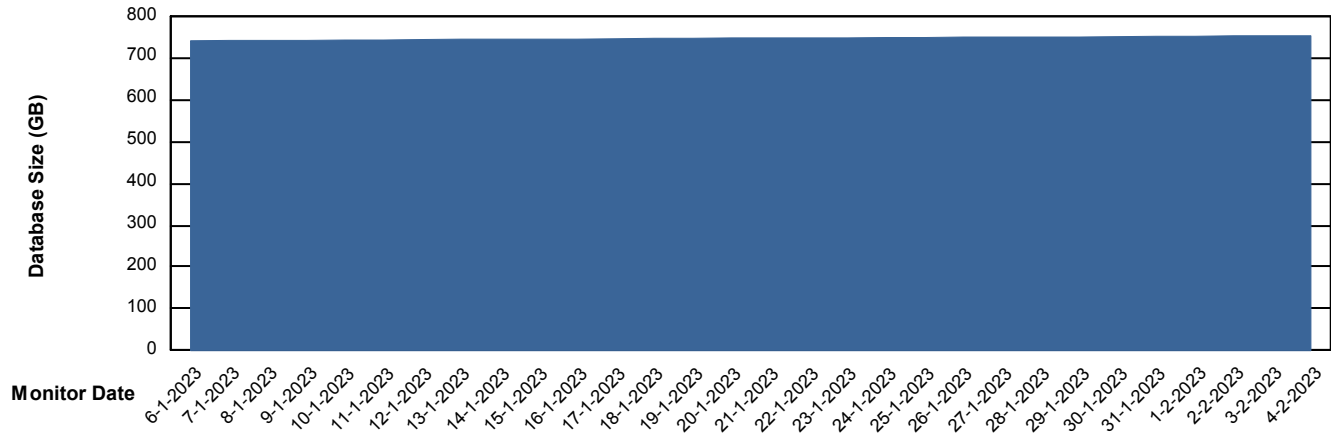

Customer LTS(CleanLease)_Production
Database ID 126

DATABASE SIZE LTS_PROD_CLSABSBI01_BI

Database growth over last month

DATABASE SIZE LTS_PROD_CLSABSDB01_PRDB

Database growth over last month

Weekly SLA Customer Report