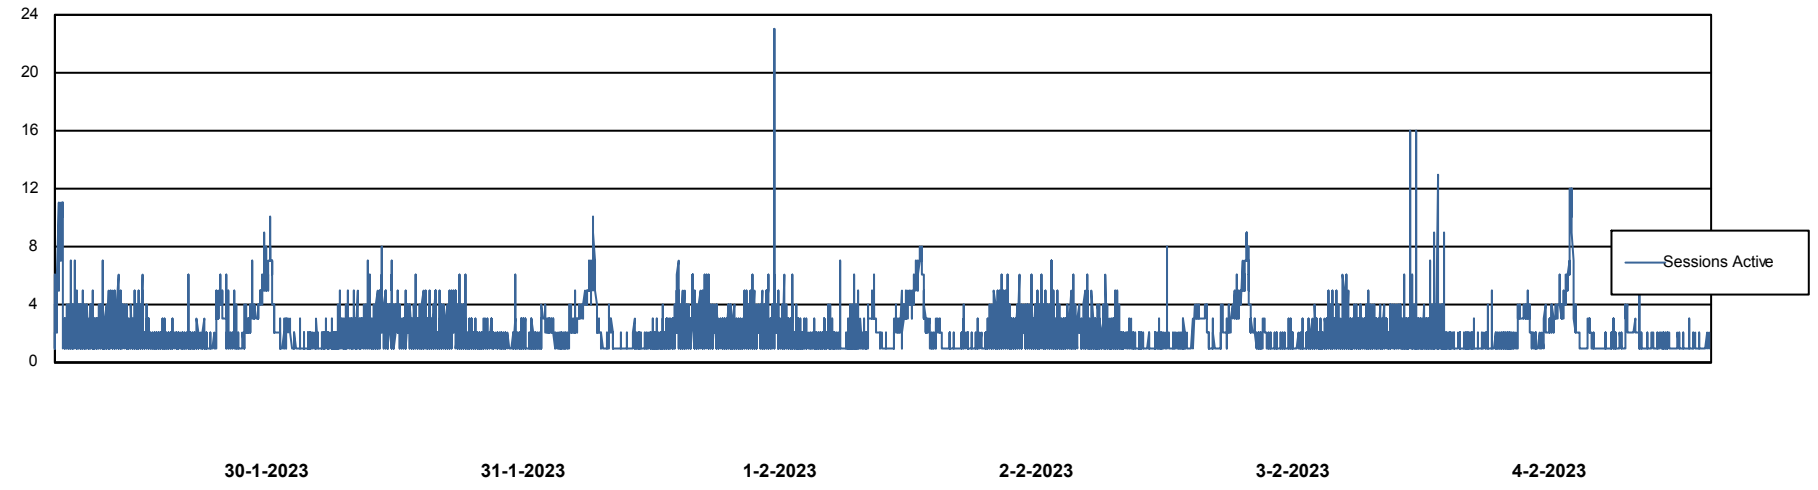

Weekly SLA Customer Report

Customer LTS(CleanLease)_Production
Database ID 126

Database Performance LTS_PROD_CLSABSBI01_BI

Weekly SLA Customer Report

Customer LTS(CleanLease)_Production
Database ID 126

Database Performance LTS_PROD_CLSABSD01_PRDB