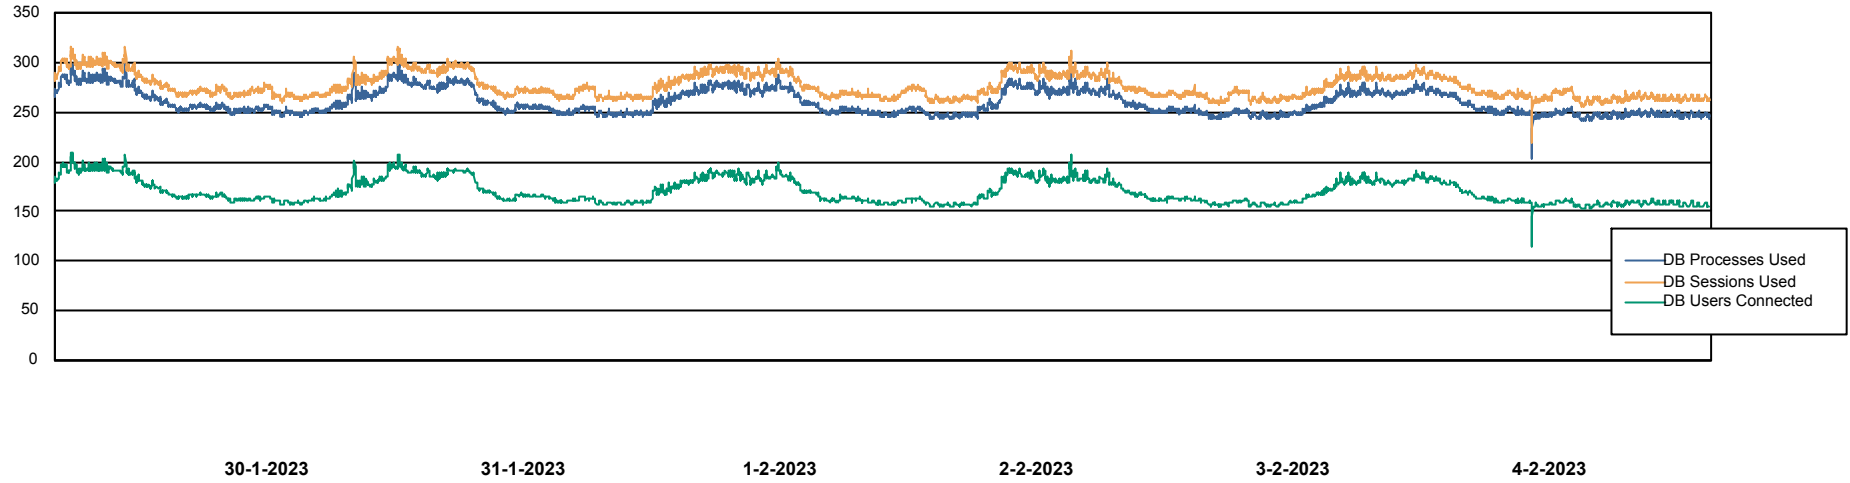

Weekly SLA Customer Report

Customer LTS(CleanLease)_Production
Database ID 126

Database Performance LTS_PROD_CLSABSBI01_BI

Weekly SLA Customer Report

Customer LTS(CleanLease)_Production
Database ID 126

Database Performance LTS_PROD_CLSABSD01_PRDB