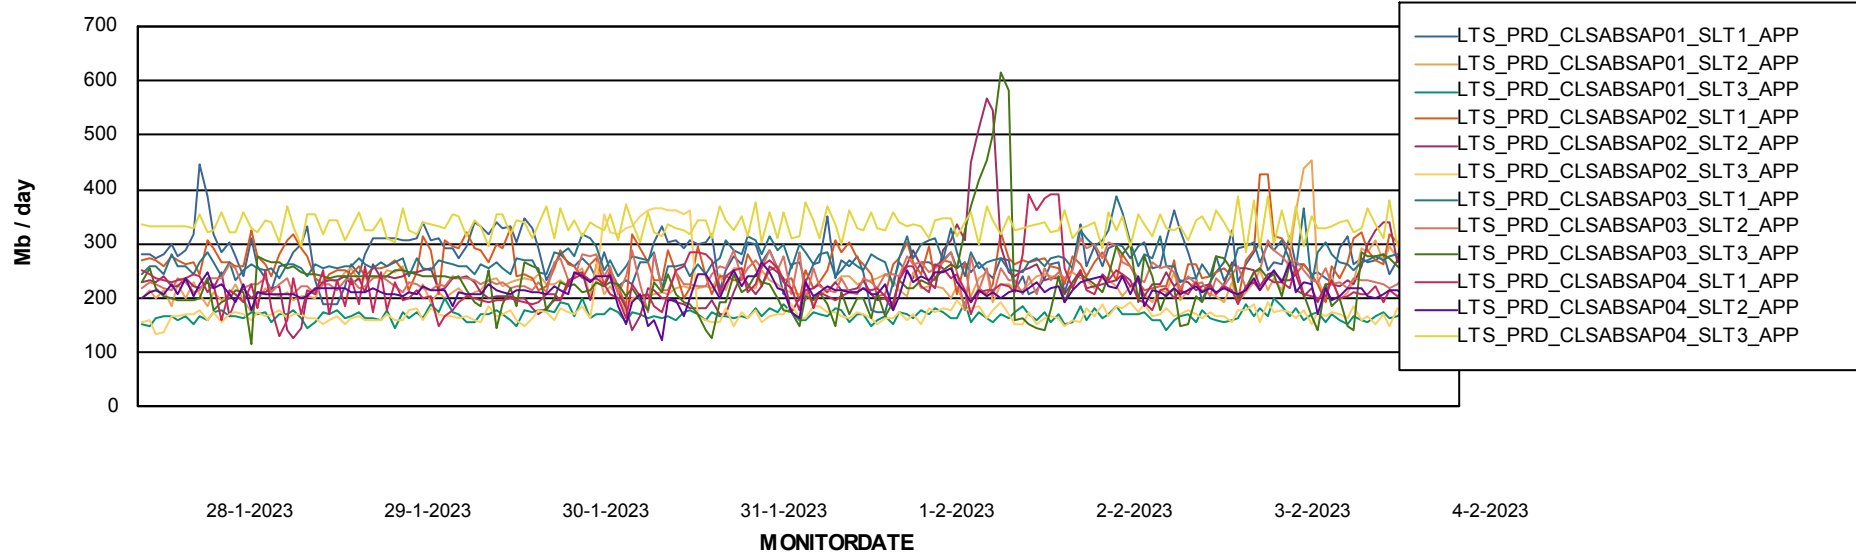

ABSSolute Application Server Services

Avg memory used per ABS Server Service