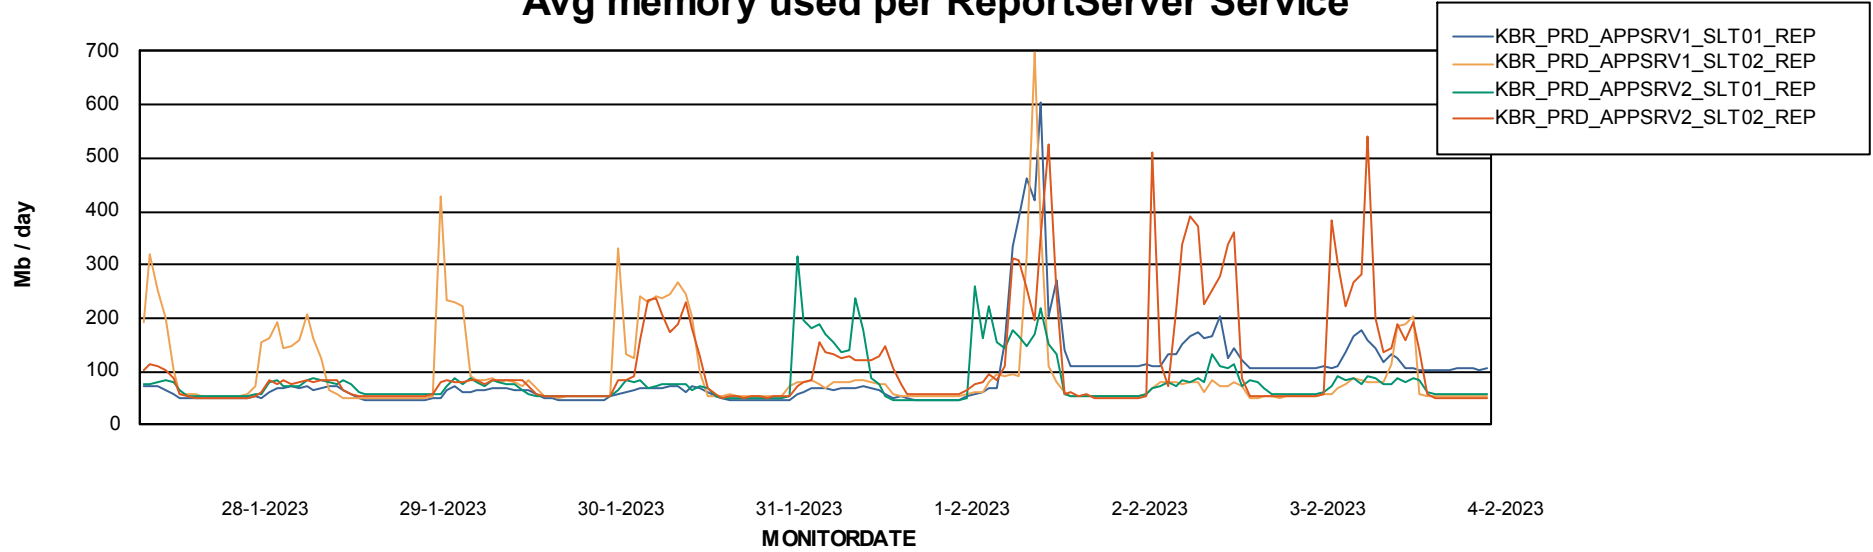

ABSSolute Application Server Services

Avg memory used per ReportServer Service