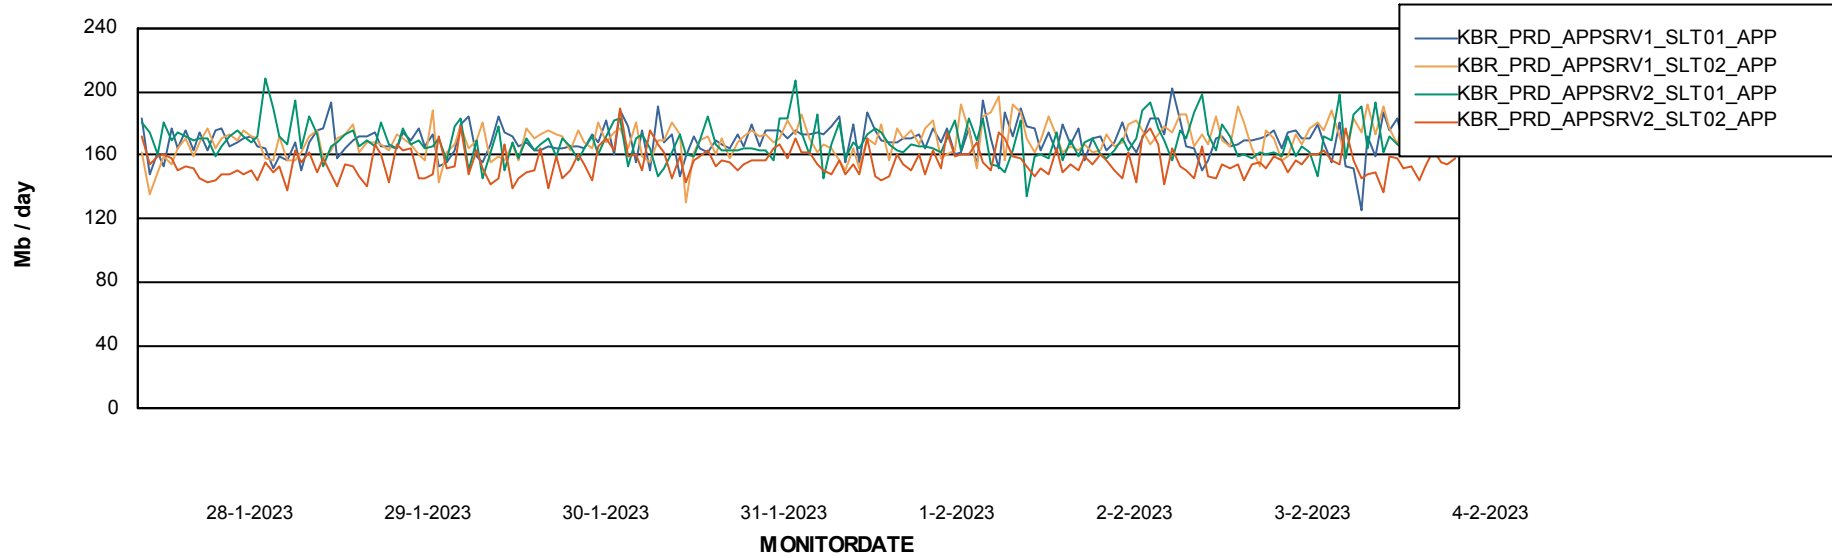

ABSSolute Application Server Services

Avg memory used per ABS Server Service