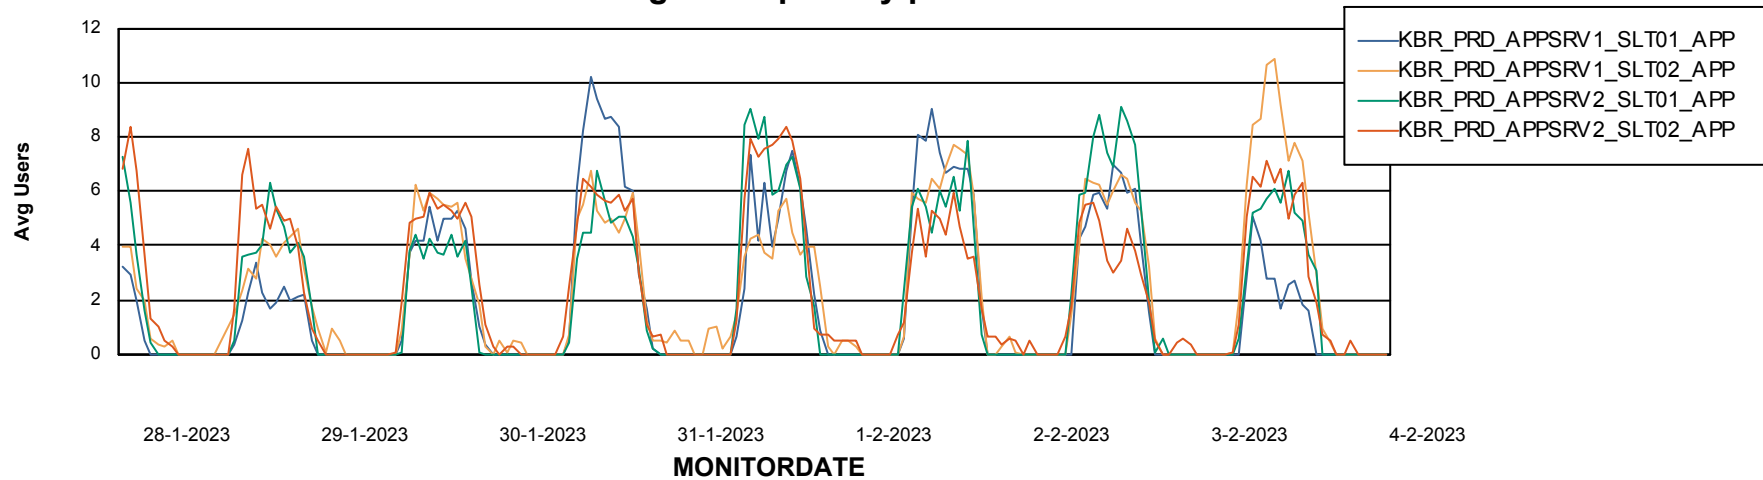

Avg users per day per ABS server