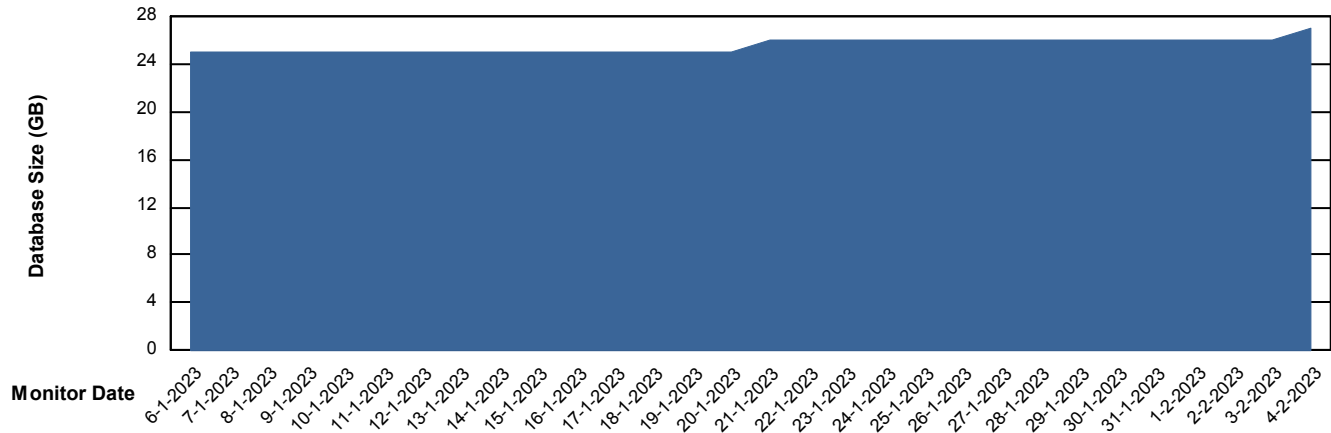

DATABASE SIZE KBR_PRD_DB-SRV1_DB

Database growth over last month