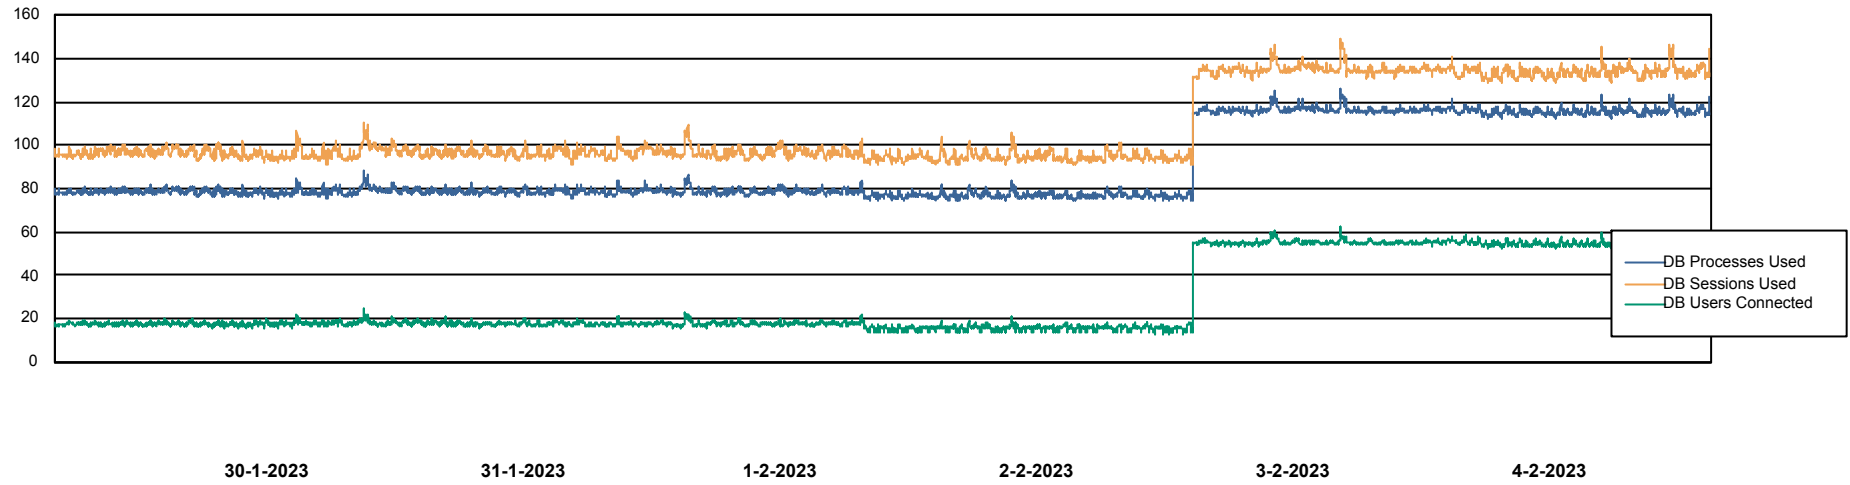

Database Performance BI-DBSRV_DB