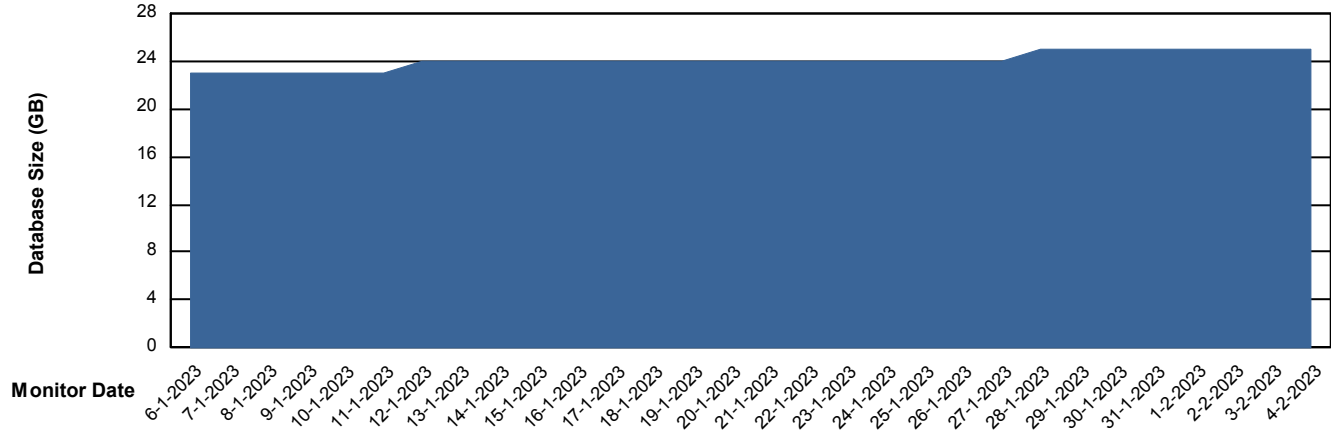

DATABASE SIZE BI-DBSRV_DB

Database growth over last month