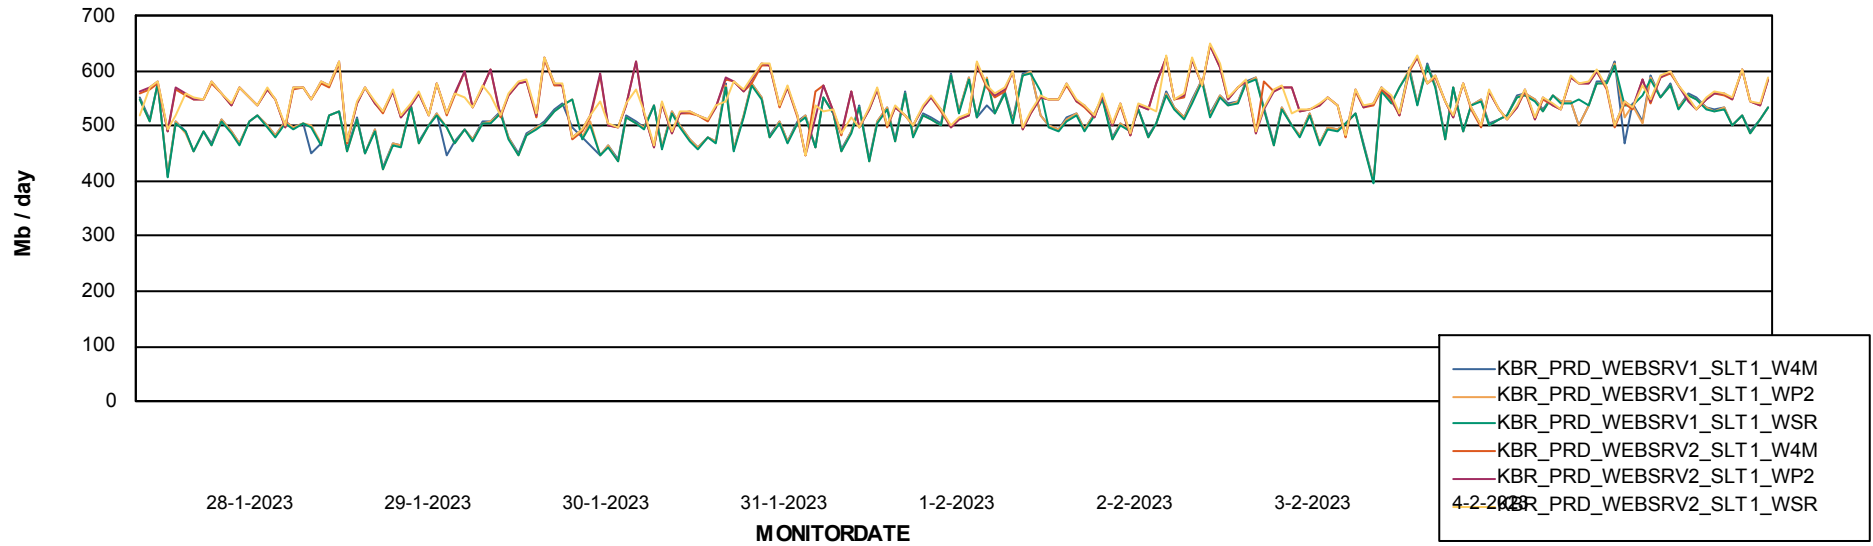

ABSSolute Web Component Services

Avg memory used per ABS Web component