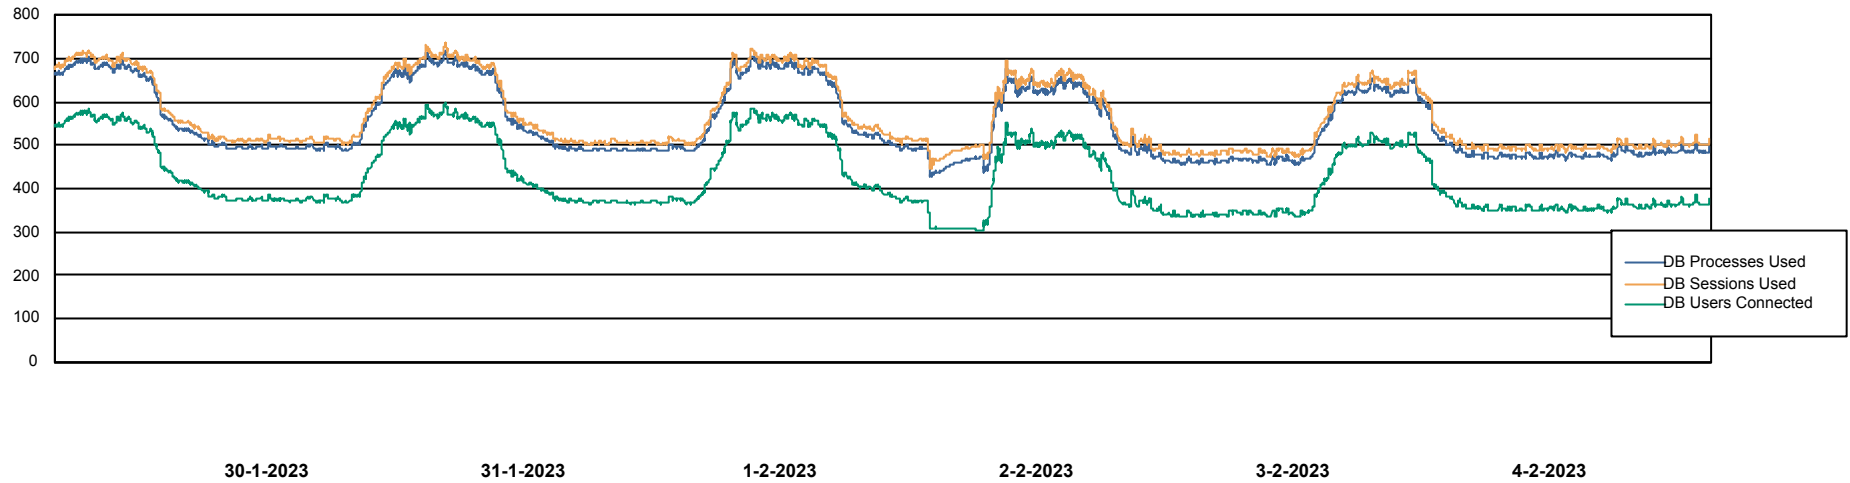

DB Processes Max 1,000
DB Processes Max 4
DB Processes Max 0

Weekly SLA Customer Report

Customer JSG_Production (24/7)
Database ID 102

Database Performance JSG_PRD_RIKER_DB

Weekly SLA Customer Report

Customer JSG_Production (24/7)
Database ID 102