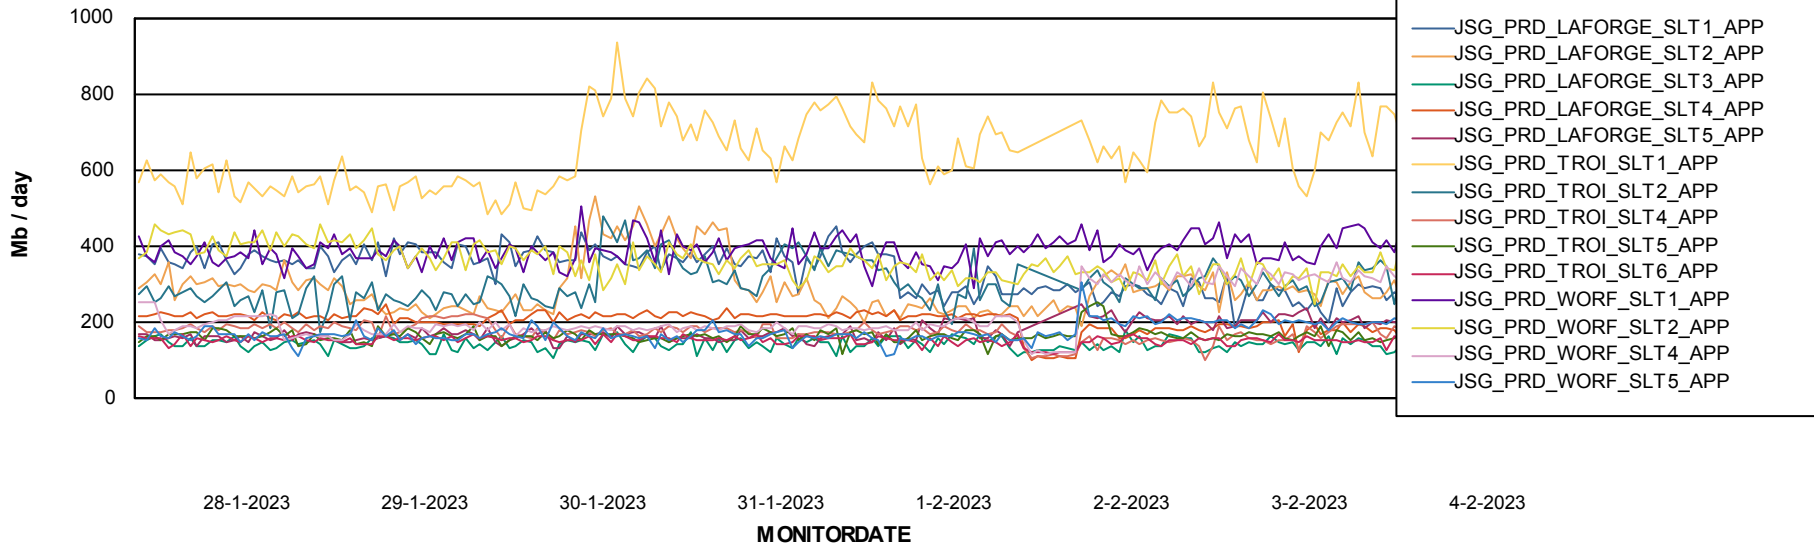

Weekly SLA Customer Report

Customer JSG_Production (24/7)
 Database ID 102

BI last ETL error for	JSG_PRD_BASHIR_DB
di, 31-01-2023	None
vr, 3-02-2023	None
zo, 29-01-2023	None
za, 4-02-2023	None
do, 2-02-2023	None
wo, 1-02-2023	None
wo, 1-02-2023	None
vr, 3-02-2023	None
do, 2-02-2023	None
di, 31-01-2023	None
zo, 29-01-2023	None
ma, 30-01-2023	None
ma, 30-01-2023	None
za, 4-02-2023	None

BI last ETL error for	JSG_PRD_SAREK_DB
wo, 1-02-2023	None
zo, 29-01-2023	None
do, 2-02-2023	None
ma, 30-01-2023	None
di, 31-01-2023	None
wo, 1-02-2023	None
do, 2-02-2023	None
vr, 3-02-2023	None

Weekly SLA Customer Report

Customer JSG_Production (24/7)
Database ID 102

ABSSolute Application Server Services

Avg memory used per ABS Server Service

Avg users per day per ABS server

Weekly SLA Customer Report

Customer JSG_Production (24/7)
Database ID 102