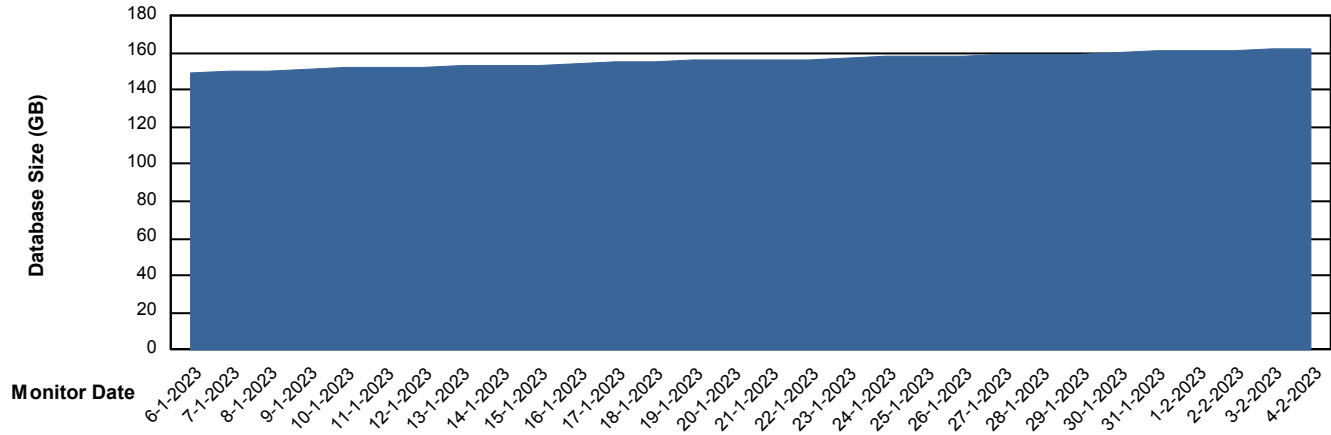

Database growth over last month

Weekly SLA Customer Report

Customer JSG_Production (24/7)
Database ID 102

DATABASE SIZE JSG_PRD_SAREK_DB

Database growth over last month

Weekly SLA Customer Report

Customer JSG_Production (24/7)
 Database ID 102