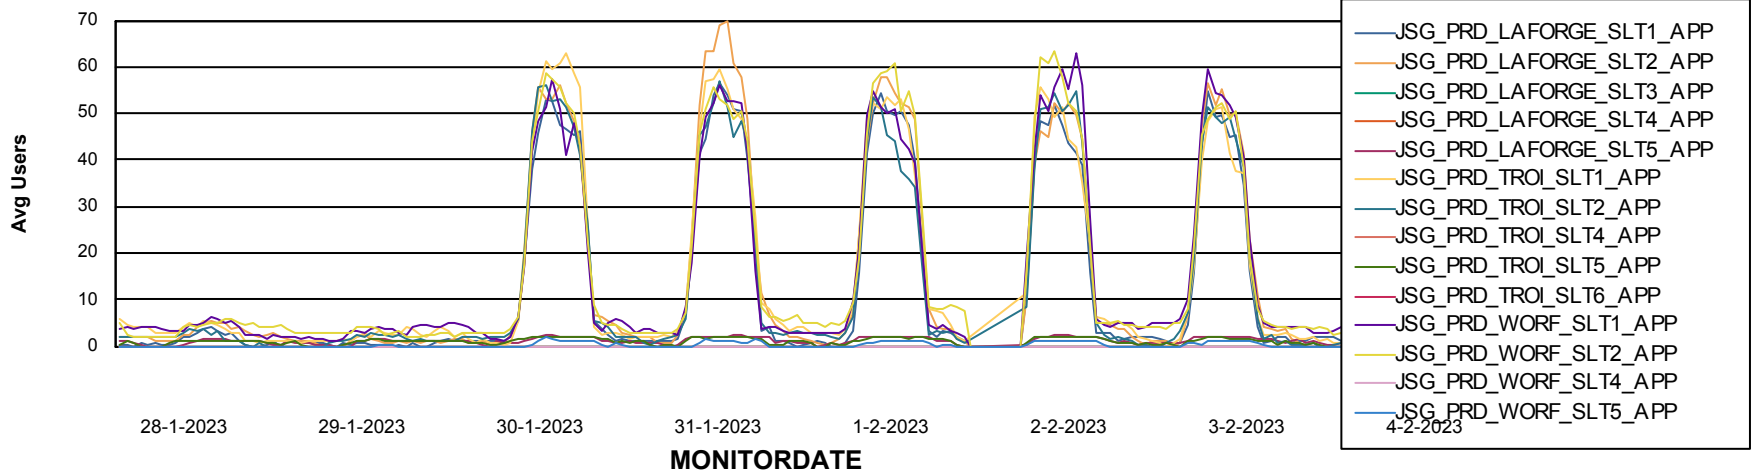

Customer JSG_Production (24/7)
Database ID 102

ABSSolute Application Server Services

Avg memory used per ABS Server Service

Avg users per day per ABS server

Weekly SLA Customer Report

Customer JSG_Production (24/7)
Database ID 102