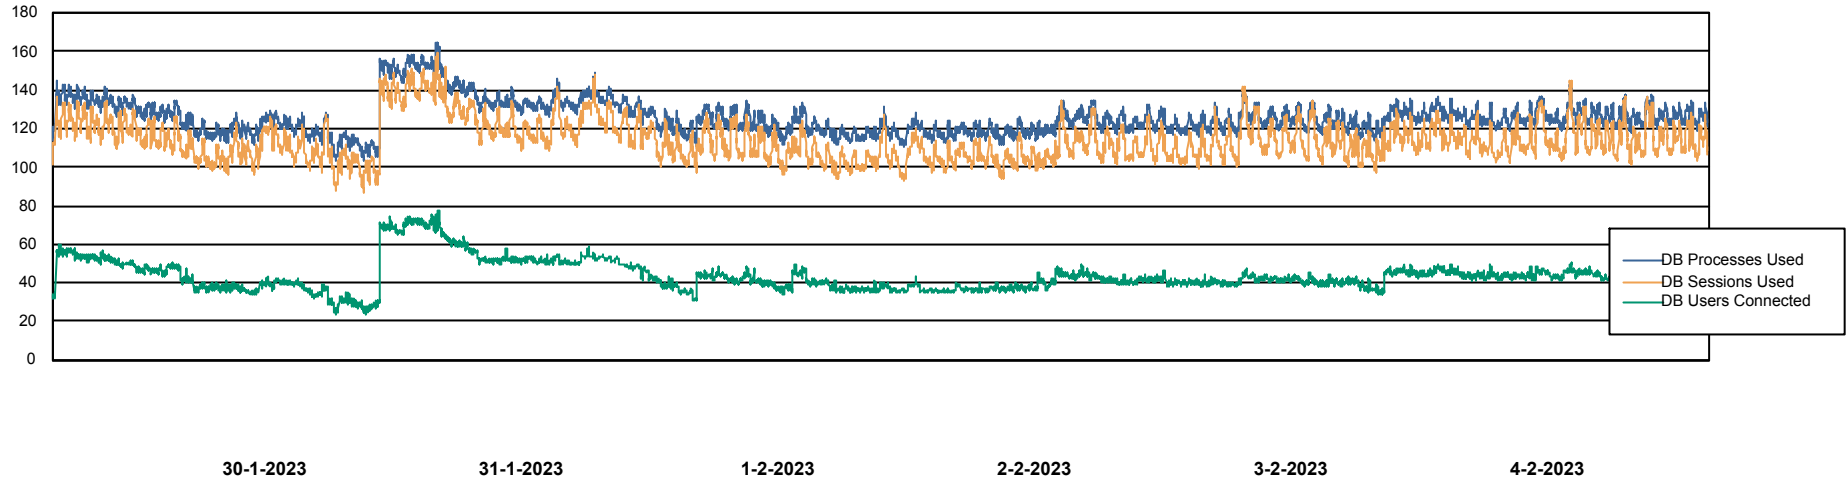

Database Performance JSG_PRD_SAREK_DB