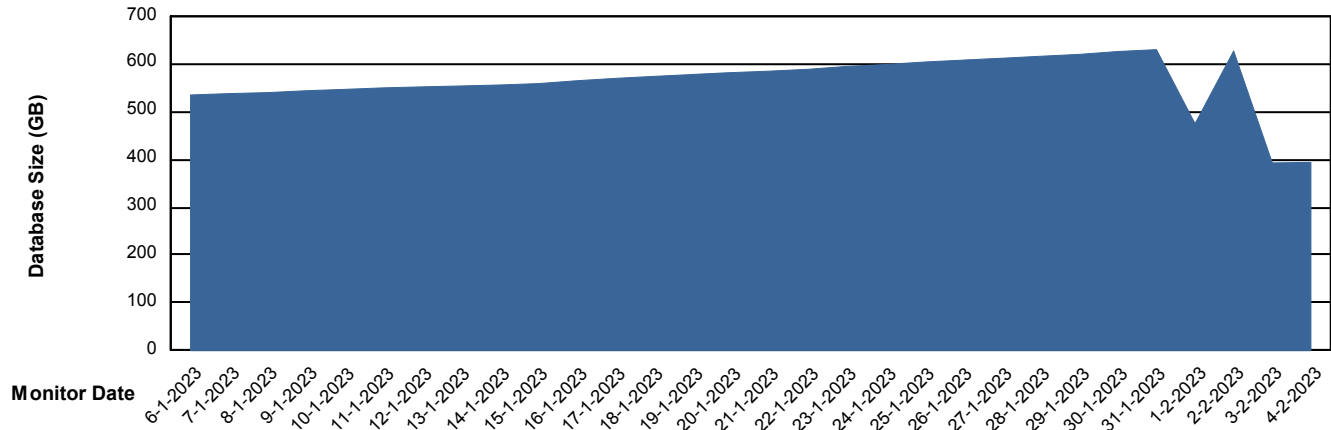

Database Performance JSG_PRD_SAREK_DB

Weekly SLA Customer Report

Customer JSG_Production (24/7)
Database ID 102

DATABASE SIZE JSG_PRD_BASHIR_DB

Database growth over last month

DATABASE SIZE JSG_PRD_RIKER_DB

Database growth over last month

Weekly SLA Customer Report

Customer JSG_Production (24/7)
Database ID 102

DATABASE SIZE JSG_PRD_SAREK_DB

Database growth over last month

Weekly SLA Customer Report

Customer JSG_Production (24/7)
 Database ID 102