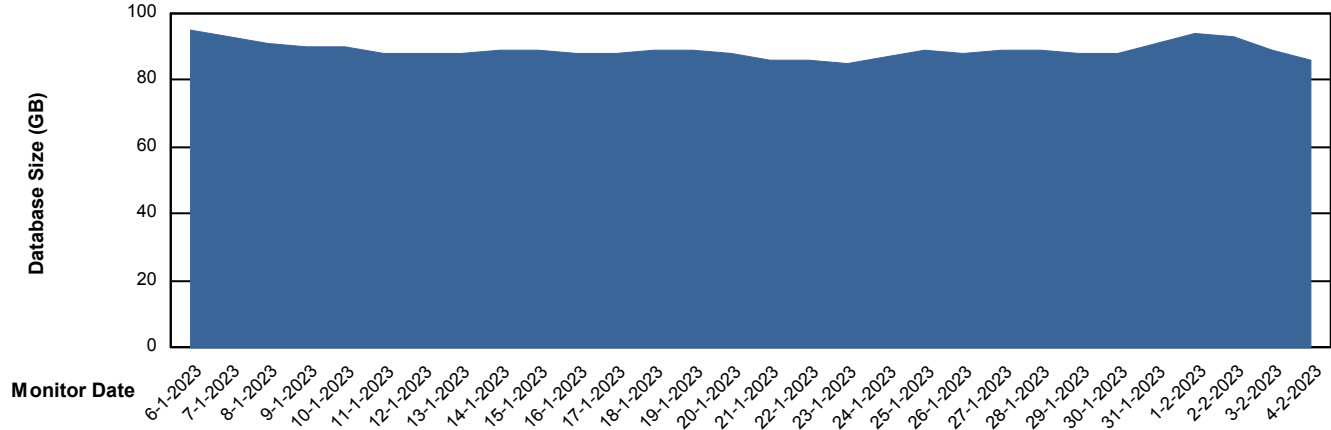

Database Performance JSG_PRD_SAREK_DB

Weekly SLA Customer Report

Customer JSG_Production (24/7)
Database ID 102

DATABASE SIZE JSG_PRD_BASHIR_DB

Database growth over last month

DATABASE SIZE JSG_PRD_RIKER_DB