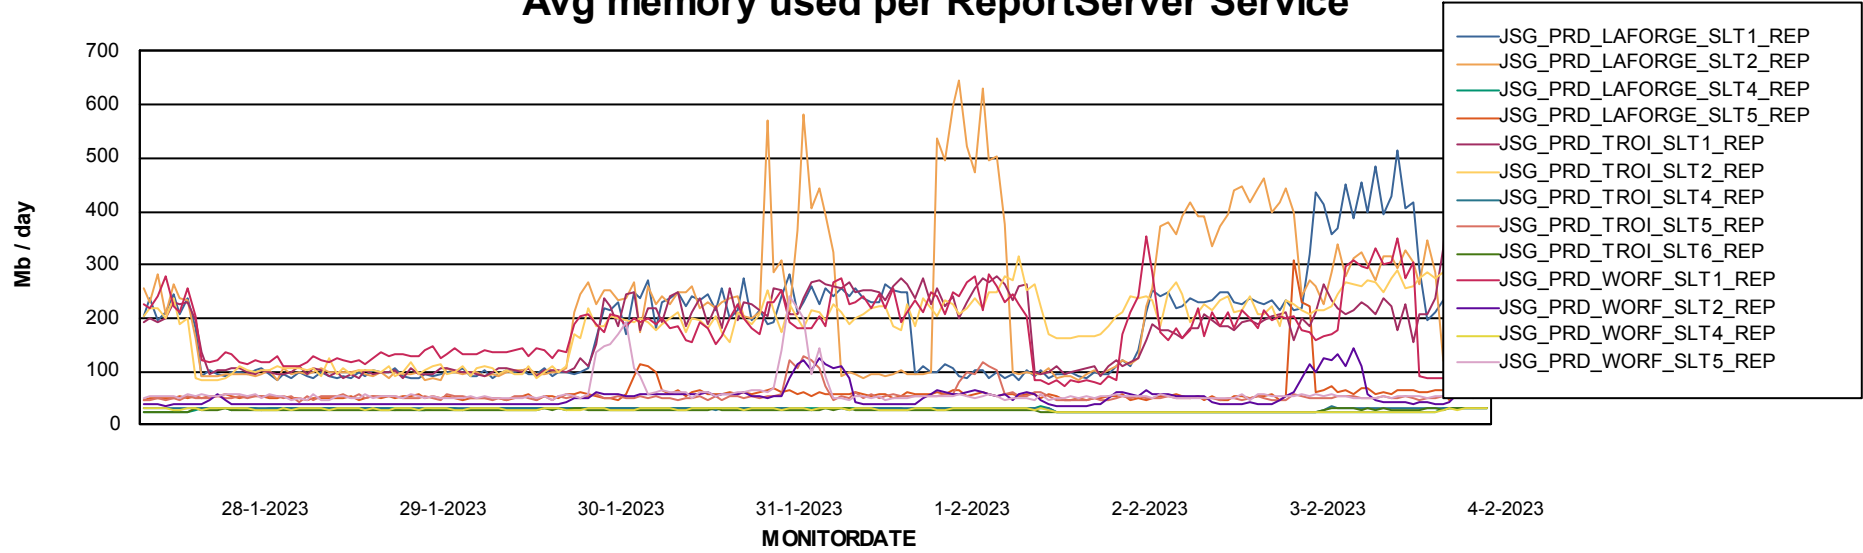

ABSSolute Application ReportServer Services

Avg memory used per ReportServer Service