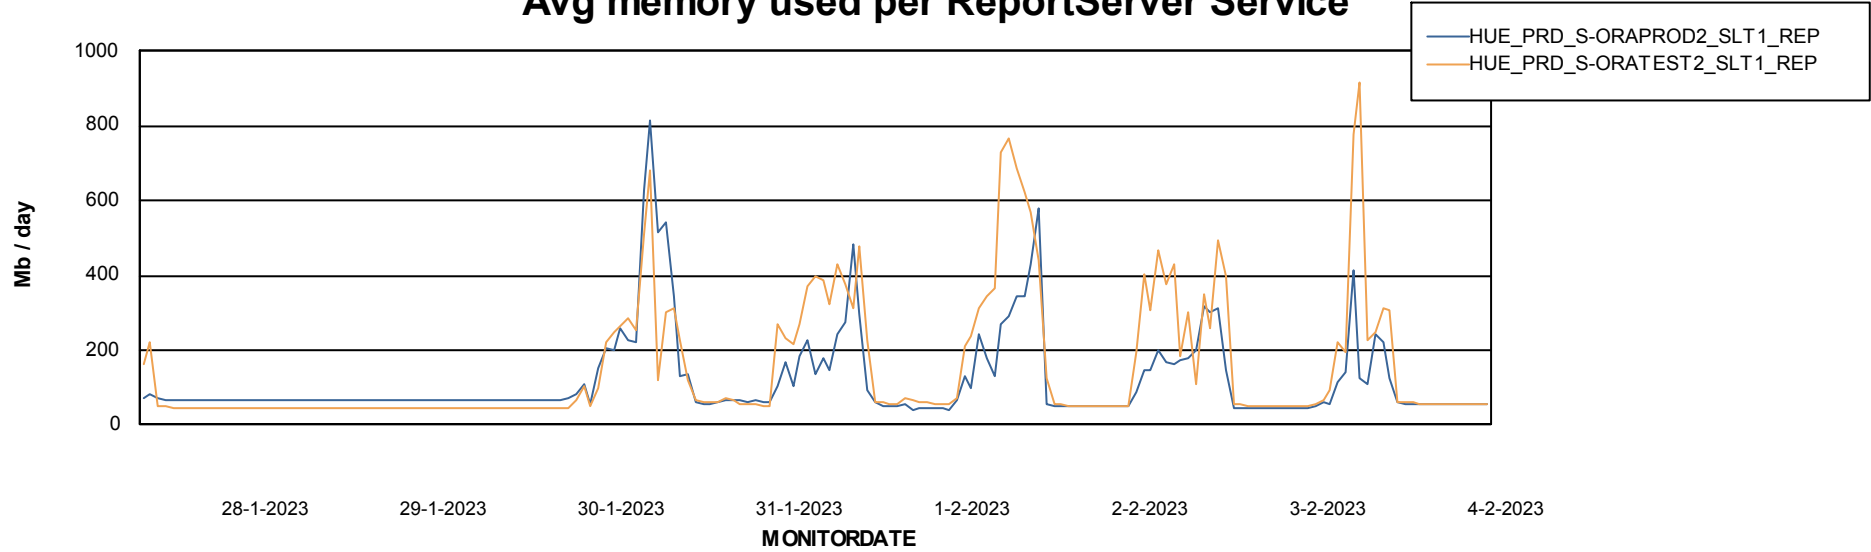

ABSSolute Application ReportServer Services

Avg memory used per ReportServer Service