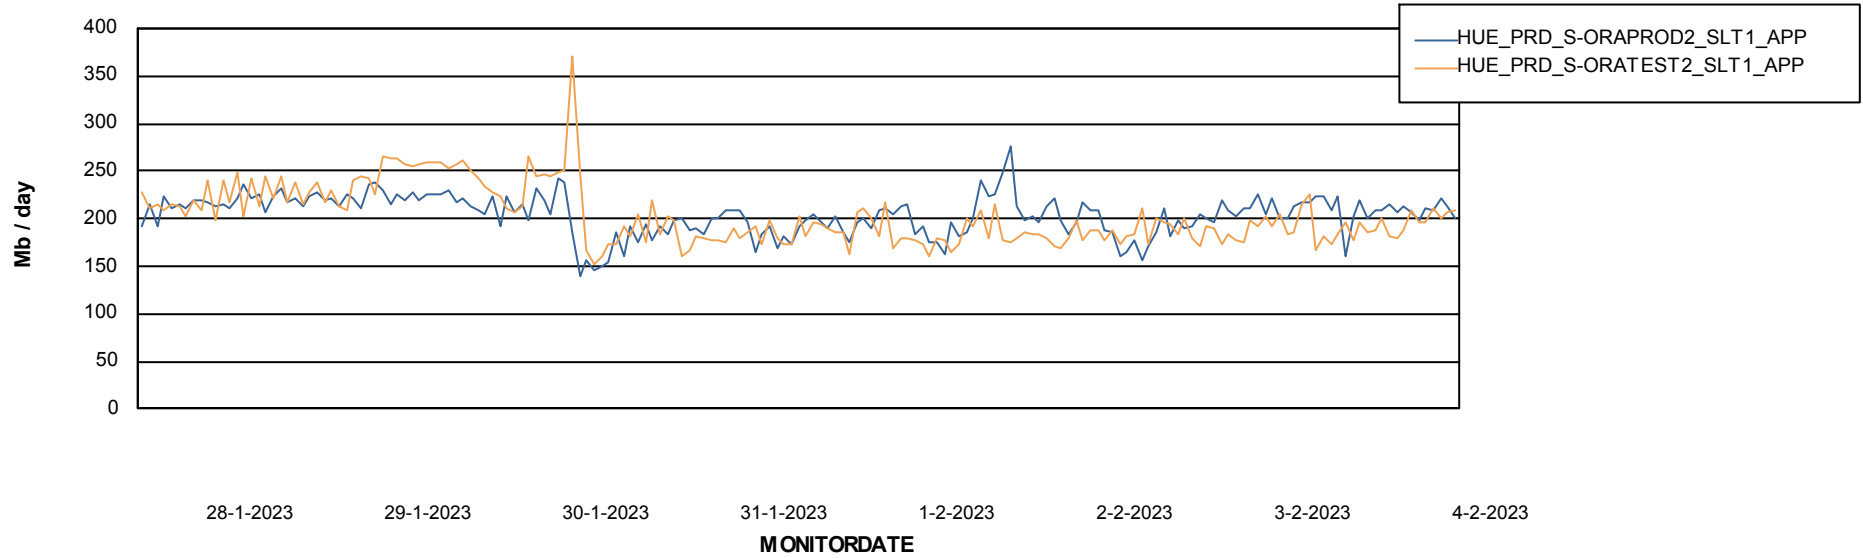

ABSSolute Application Server Services

Avg memory used per ABS Server Service