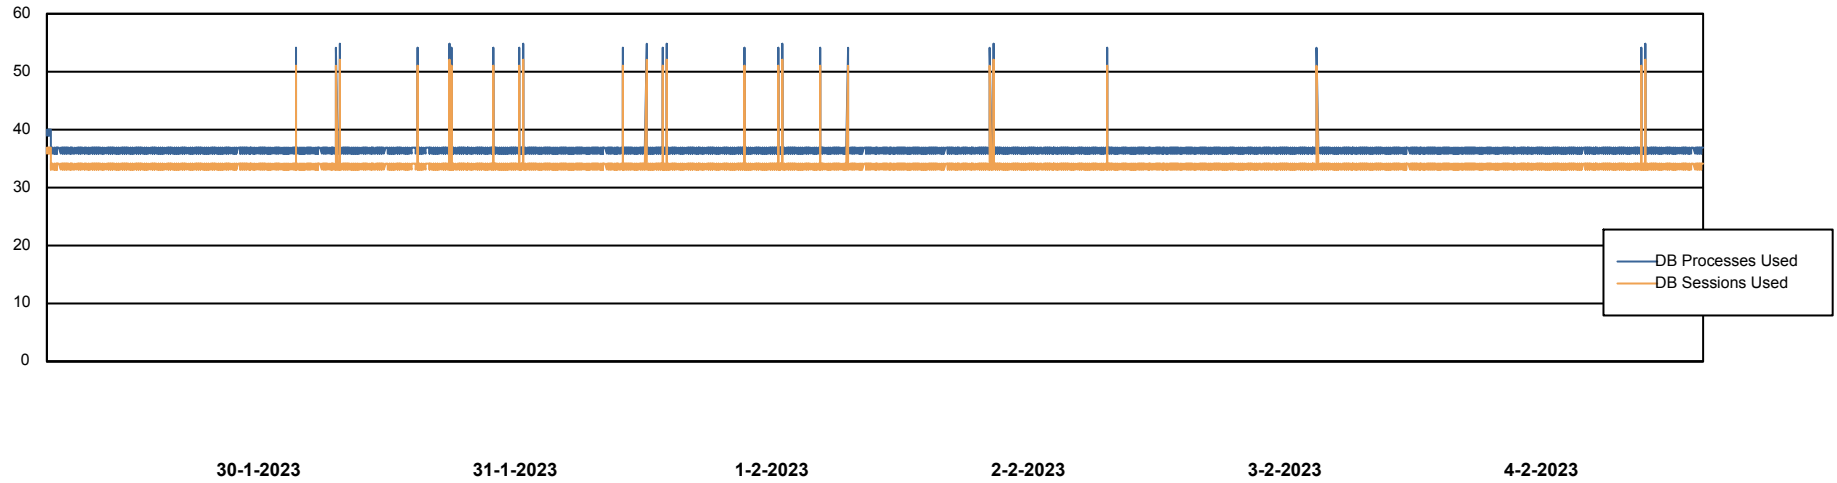

# Weekly SLA Customer Report

Customer HUE\_Production  
Database ID 154

Database Performance HUE\_STB\_S-ORATEST2\_DB

DB Processes Max 1,000