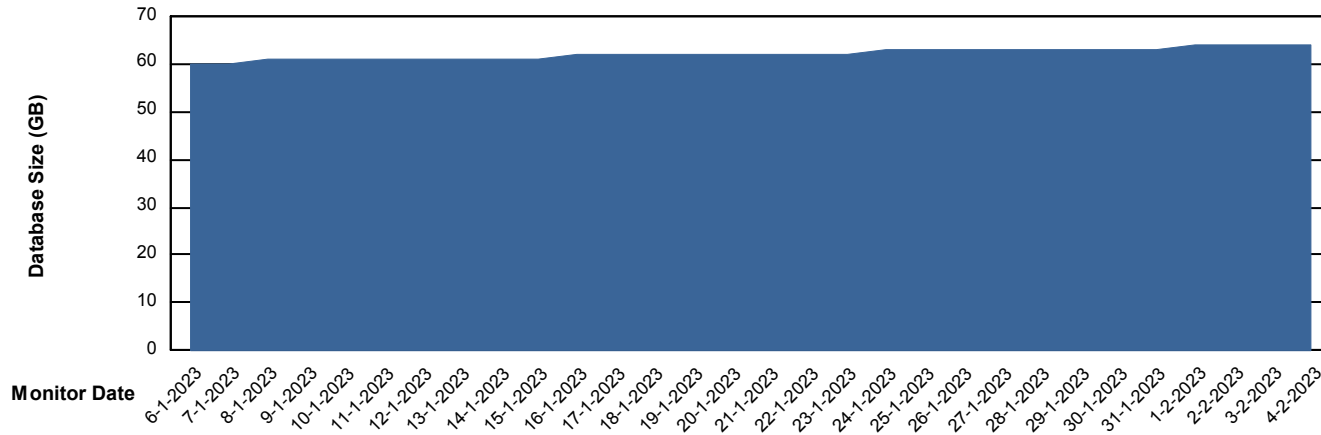

# Weekly SLA Customer Report

Customer HUE\_Production  
Database ID 154

DATABASE SIZE HUE\_PRD\_S-ORABI\_DB

### Database growth over last month

DATABASE SIZE HUE\_PRD\_S-ORAPROD2\_DB

### Database growth over last month