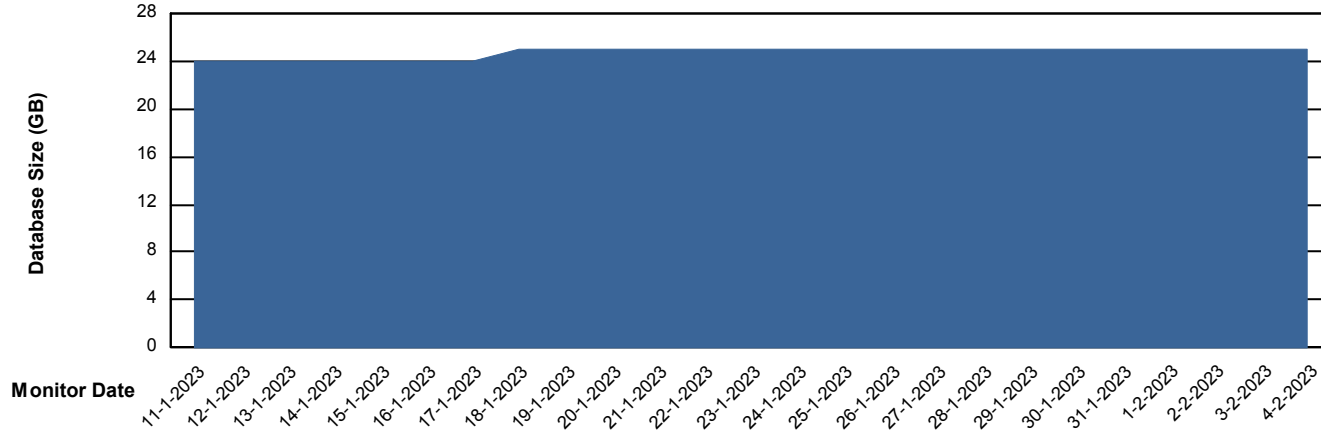

DATABASE SIZE HUE_PRD_S-ORABI_DB

Database growth over last month