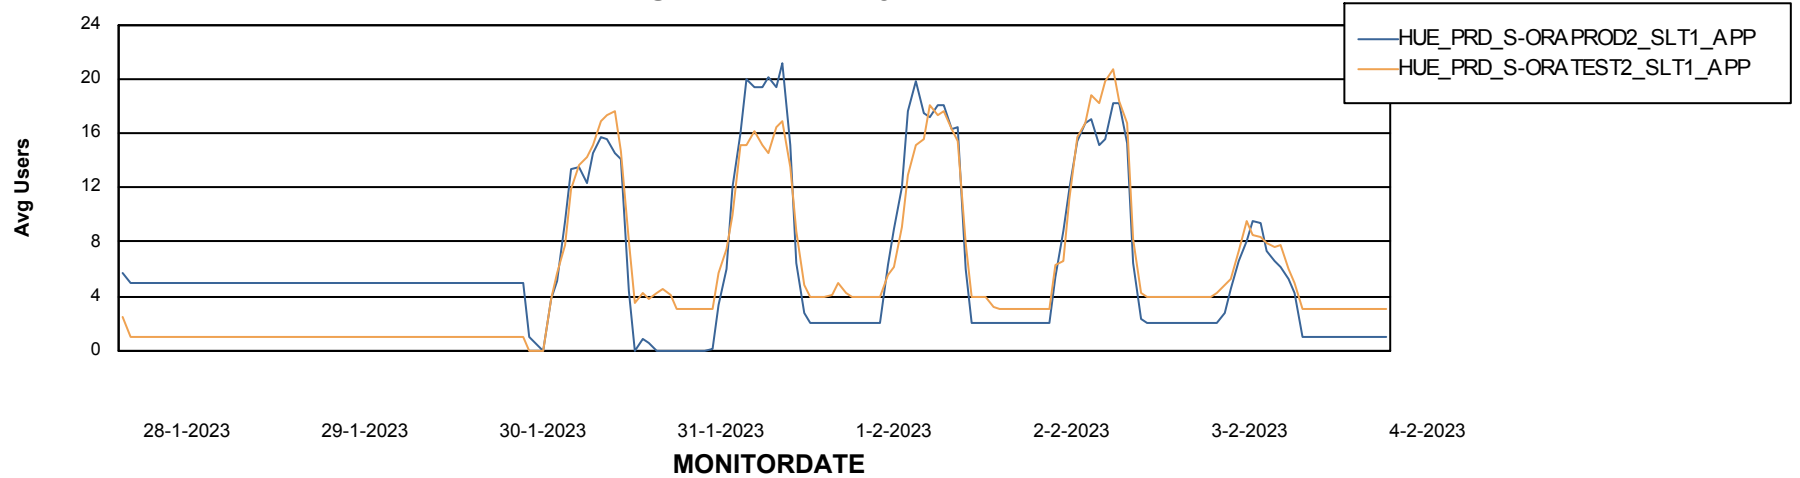

Avg users per day per ABS server