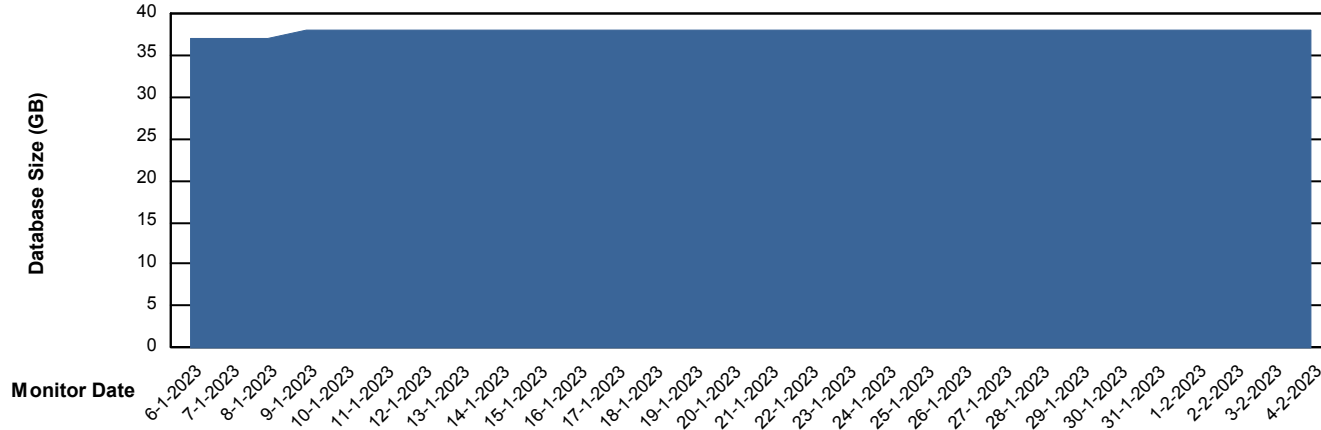

DATABASE SIZE ELJDB_BI

Database growth over last month