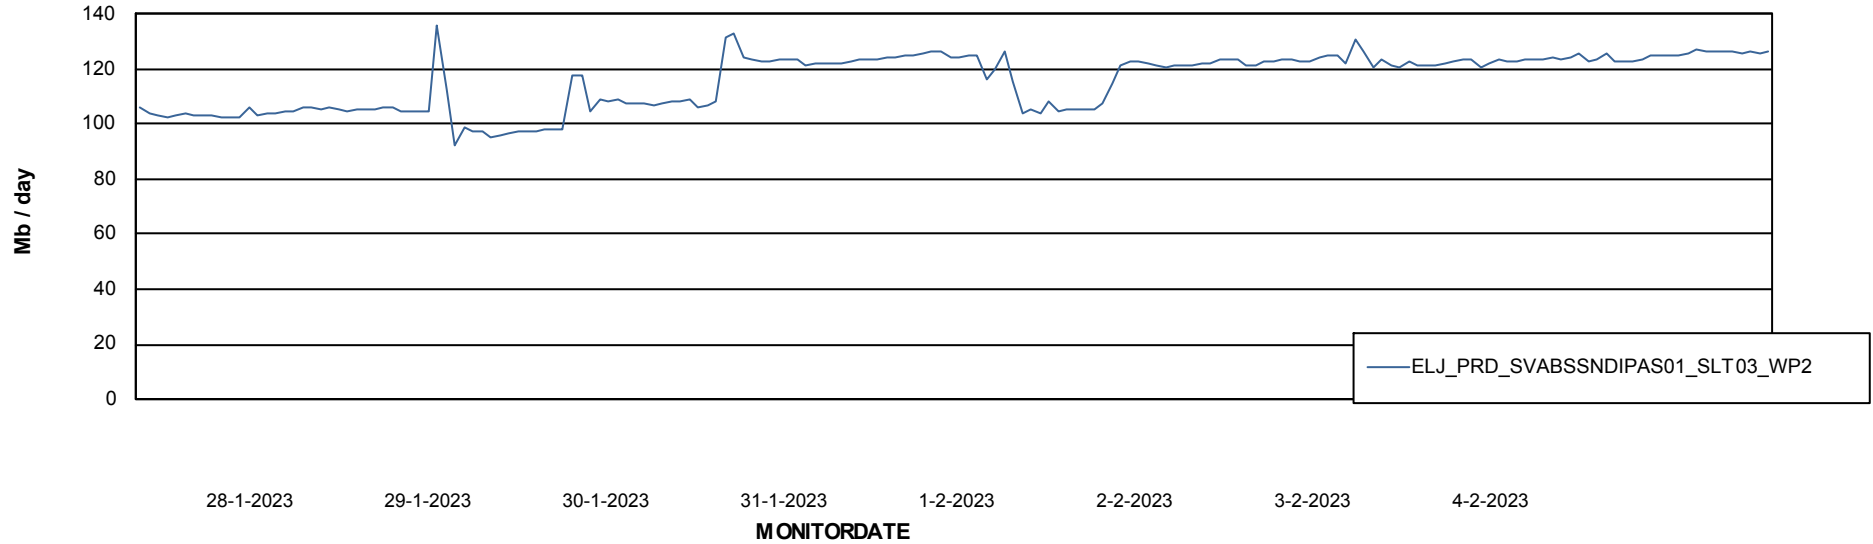

ABSSolute Web Component Services

Avg memory used per ABS Web component