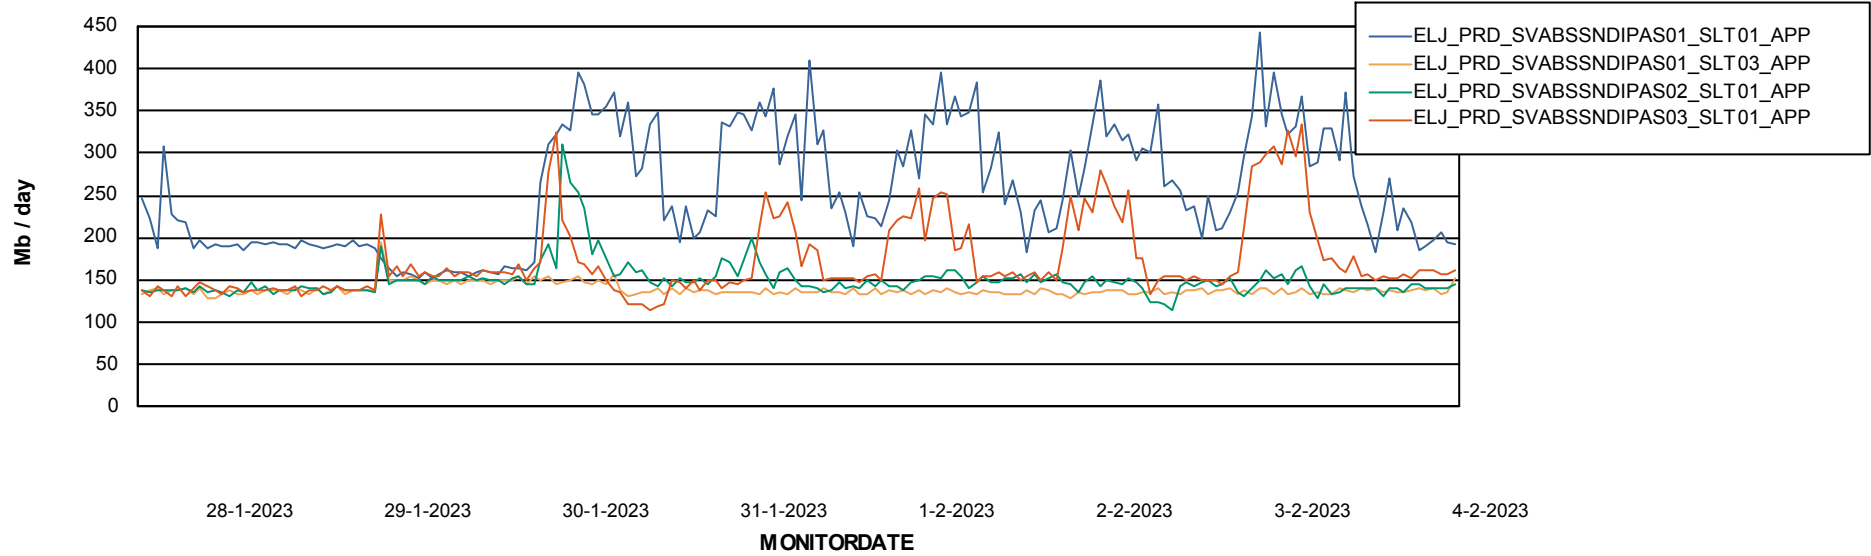

ABSSolute Application Server Services

Avg memory used per ABS Server Service