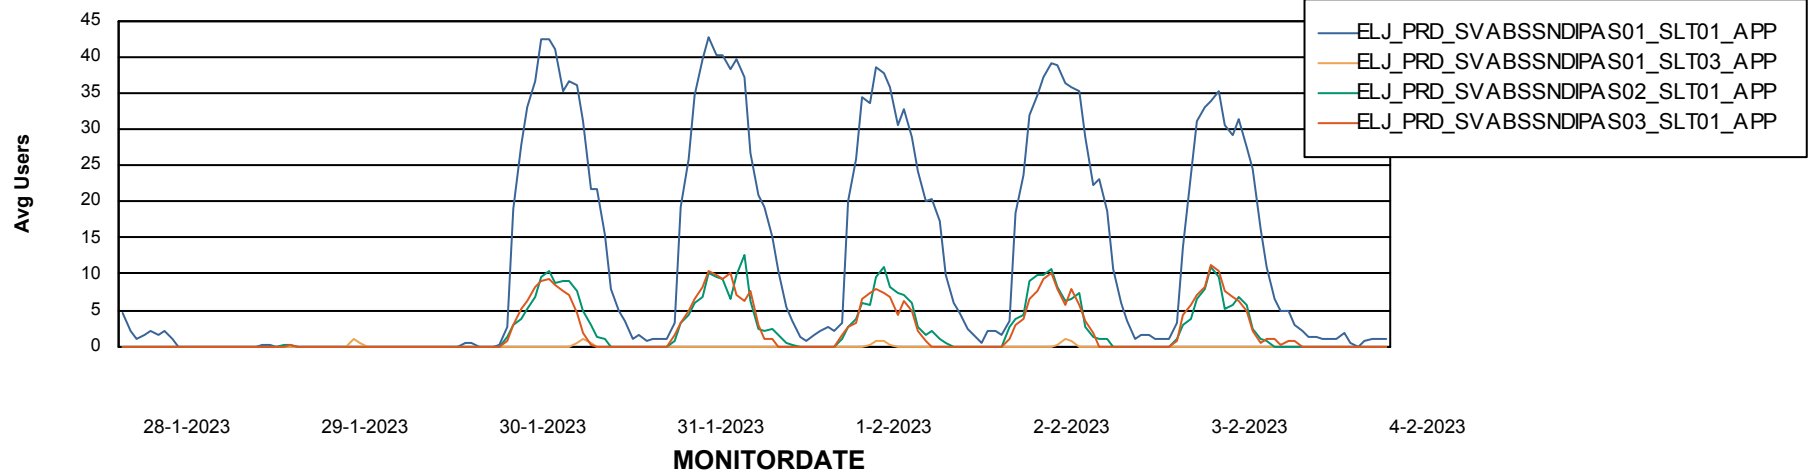

Avg users per day per ABS server