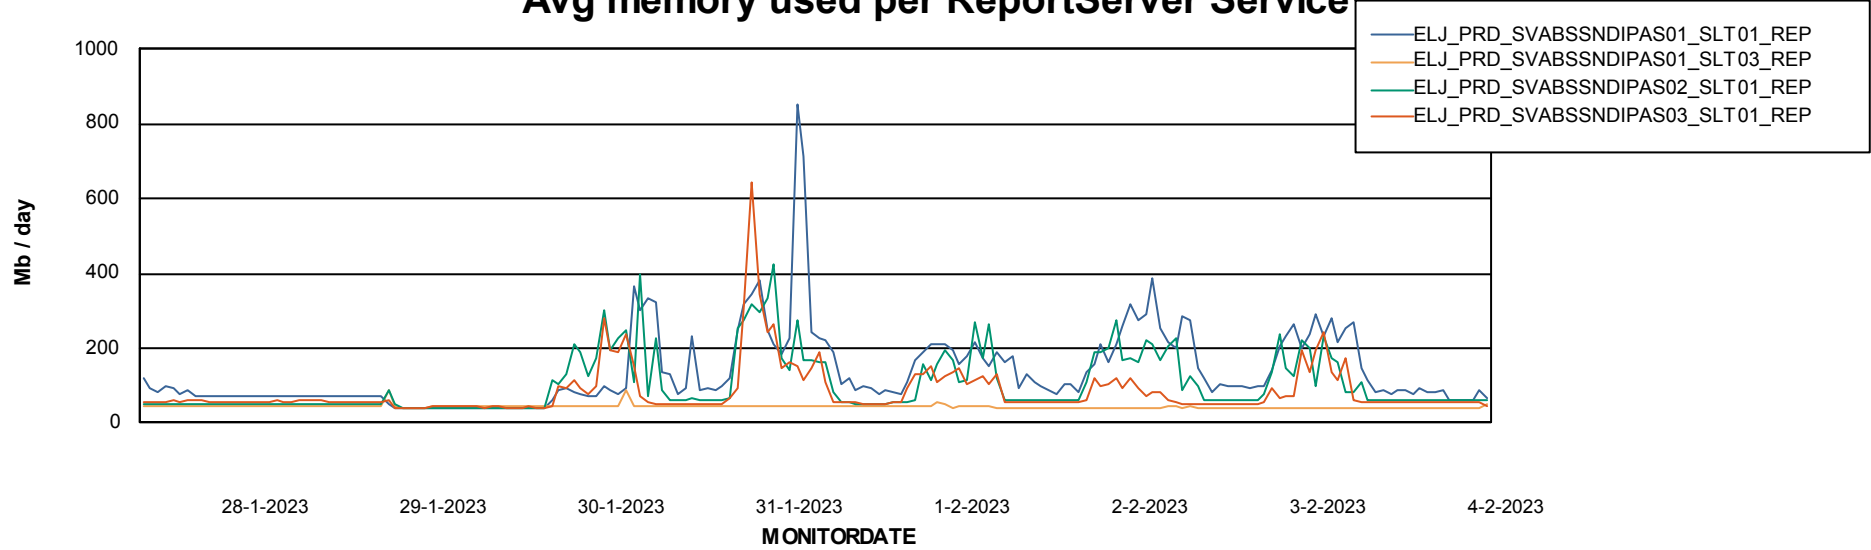

ABSSolute Application ReportServer Services

Avg memory used per ReportServer Service