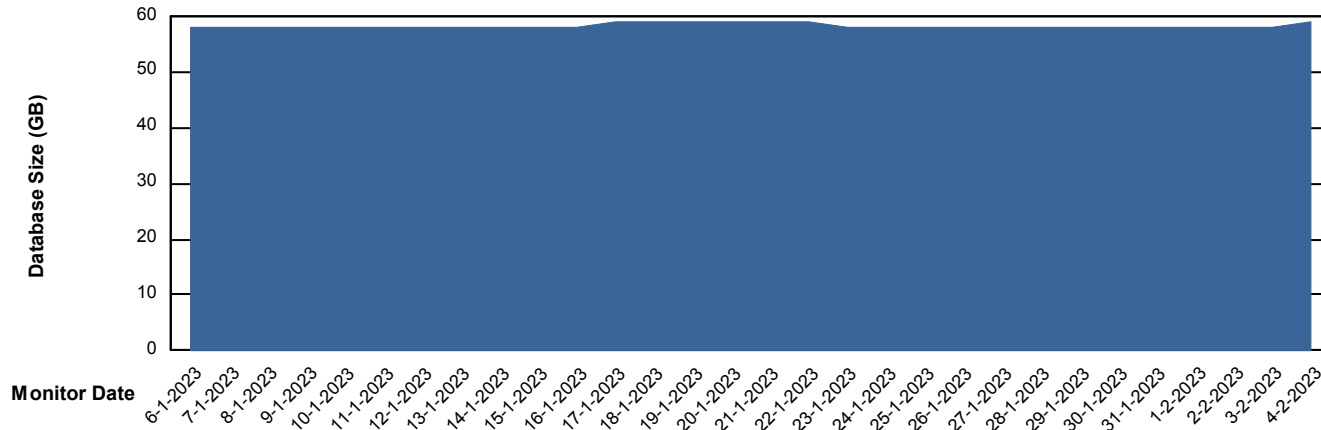

# Weekly SLA Customer Report

Customer ELJ Production  
Database ID 72

DATABASE SIZE ELJDB\_BI

### Database growth over last month

DATABASE SIZE ELJDB\_Production

### Database growth over last month