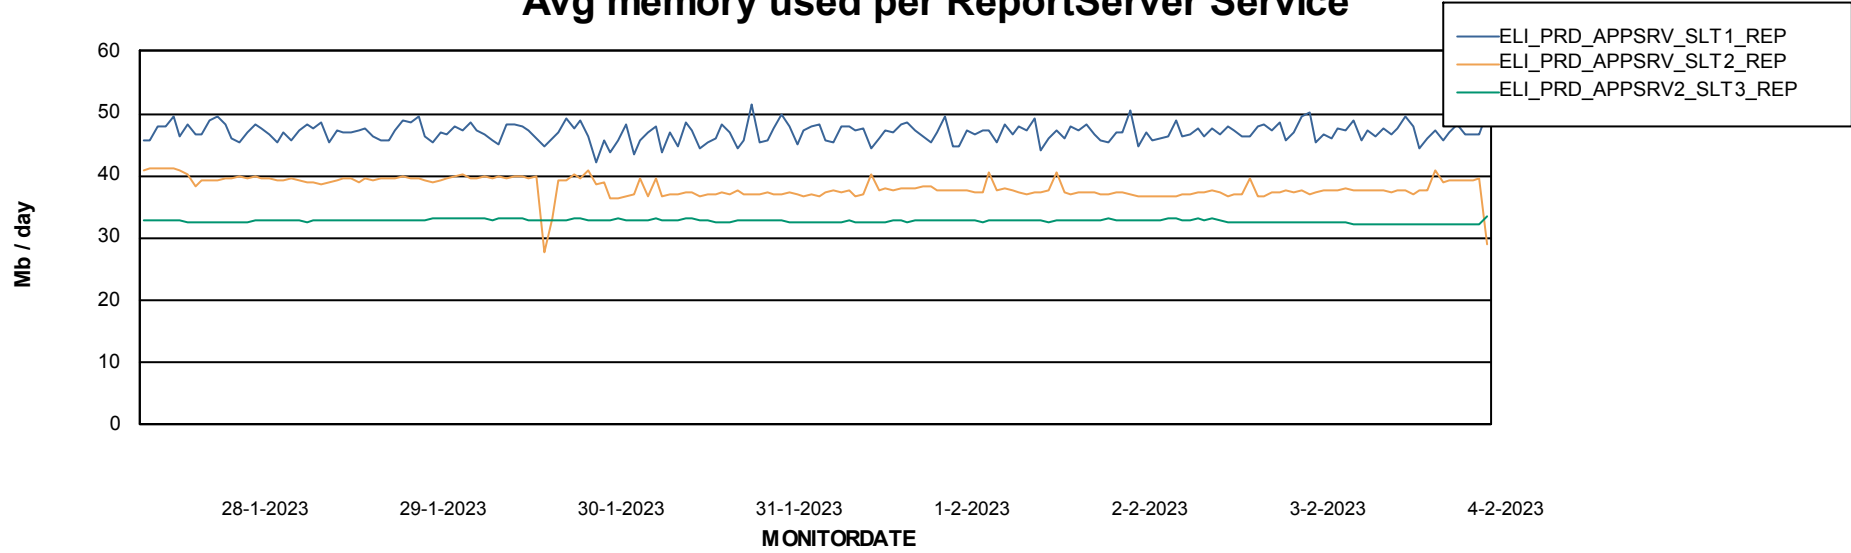

ABSSolute Application Server Services

Avg memory used per ReportServer Service