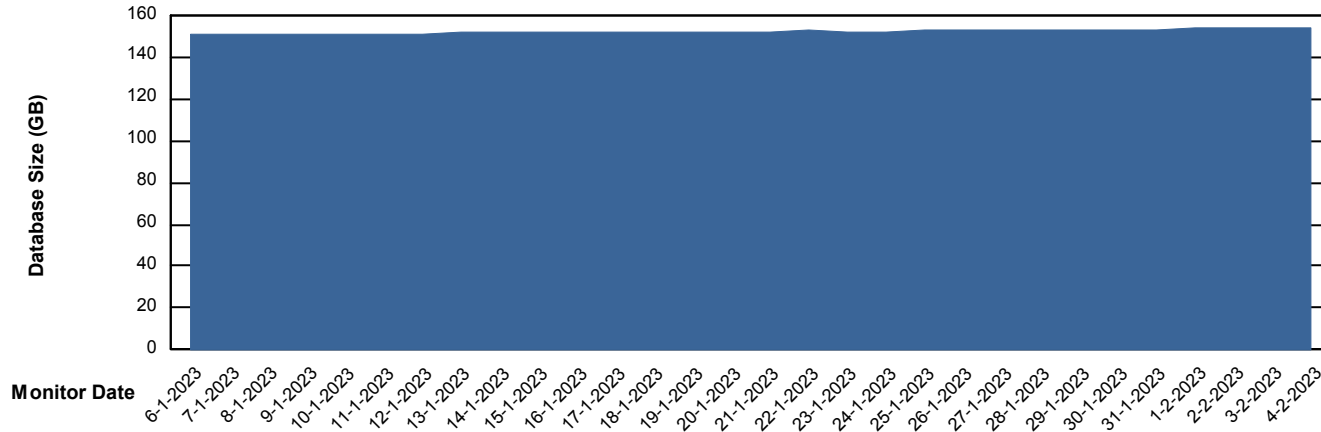

DATABASE SIZE ELIDB_BI

Database growth over last month