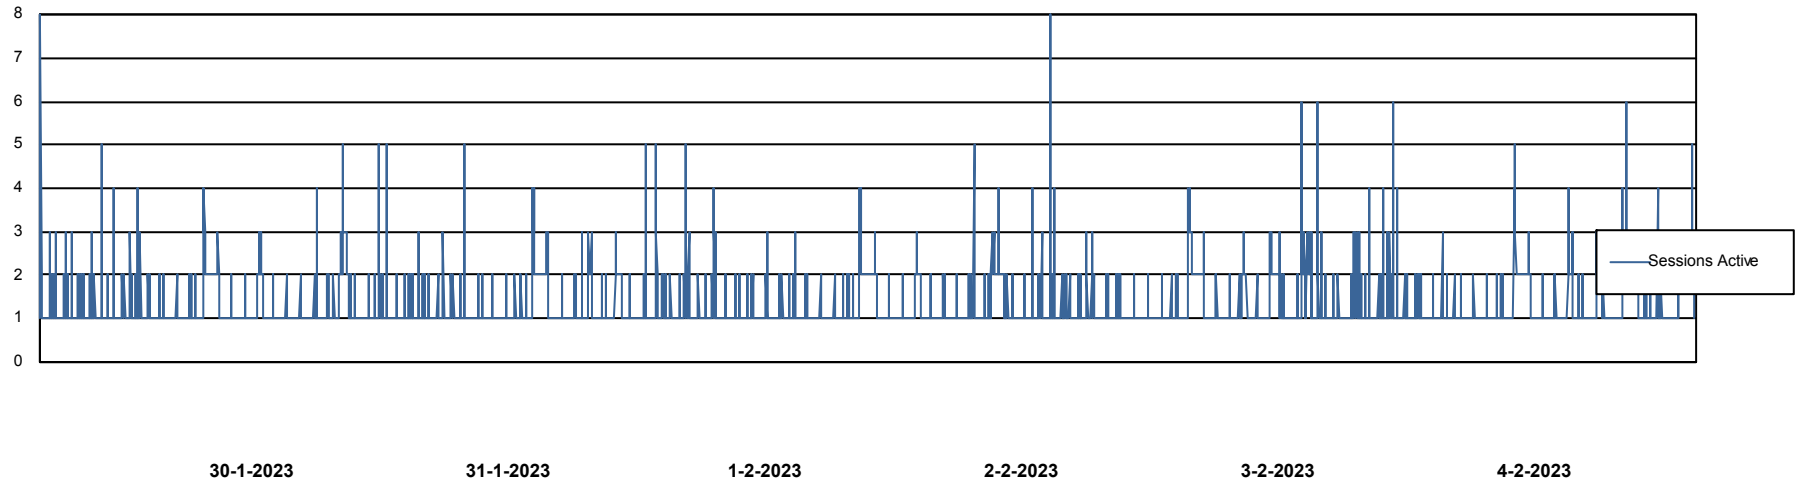

Database Performance ELIDB_BI