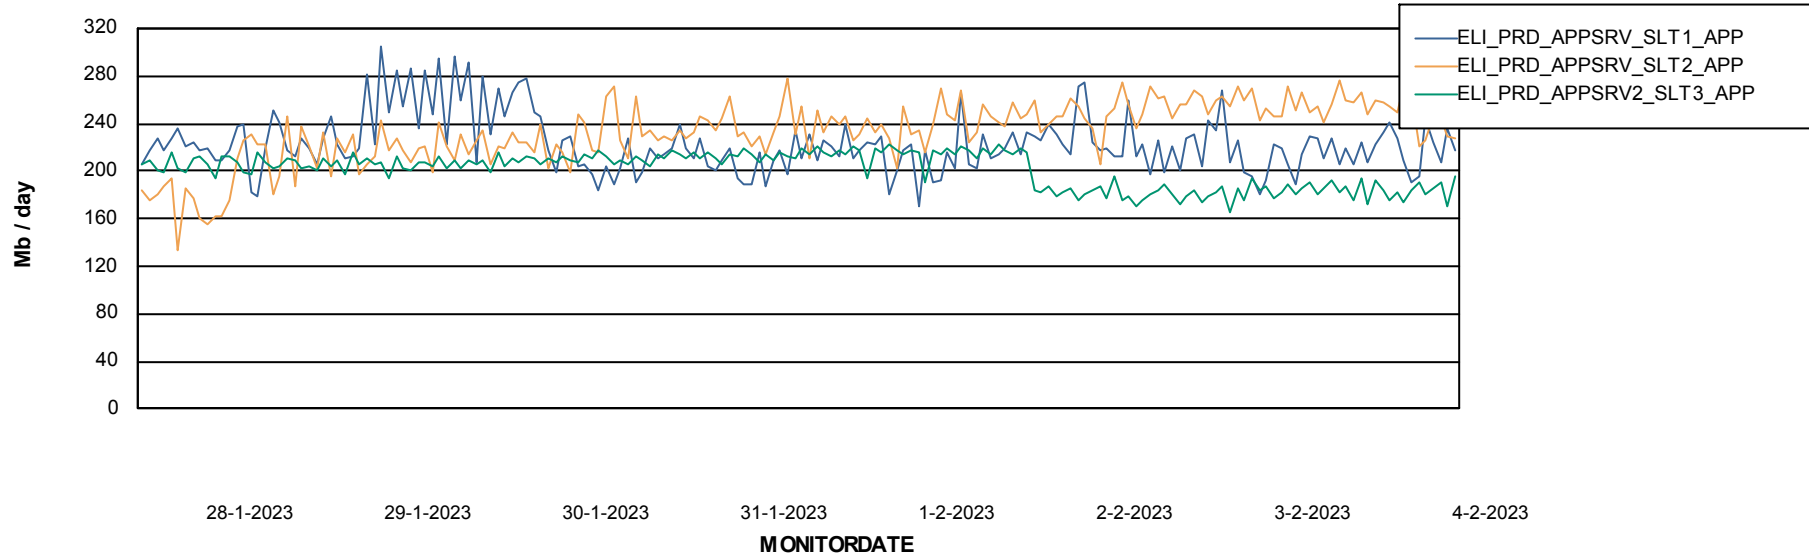

ABSSolute Application Server Services

Avg memory used per ABS Server Service