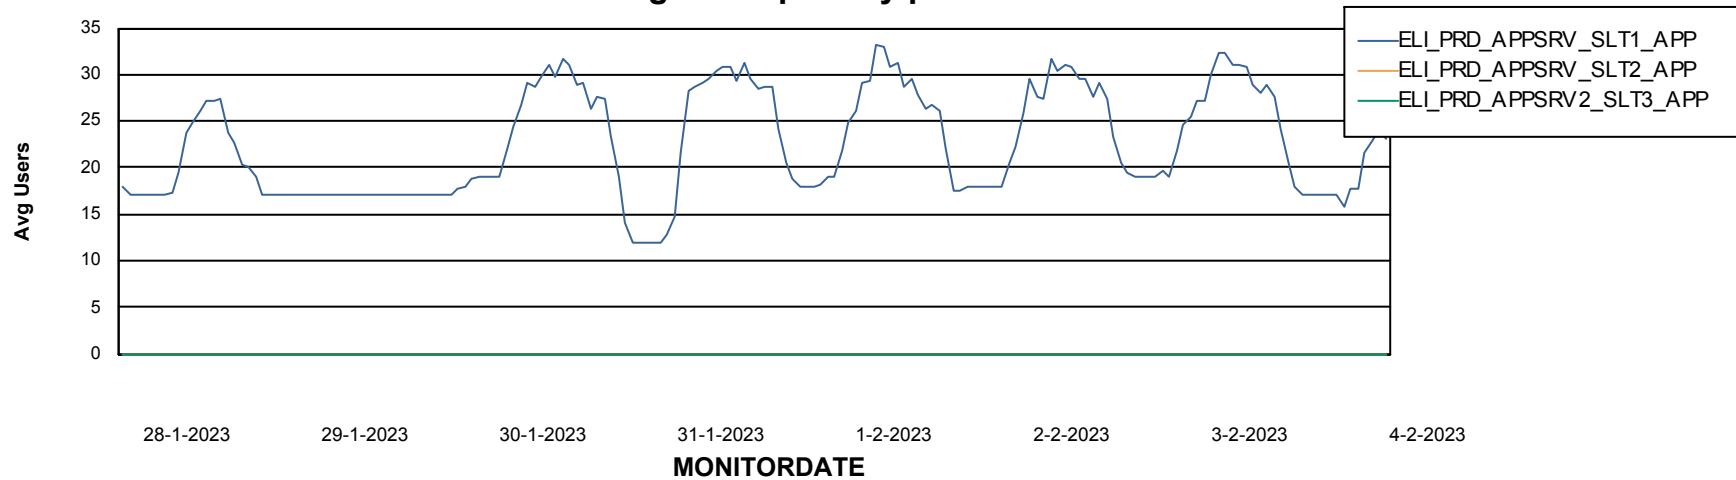

Avg users per day per ABS server