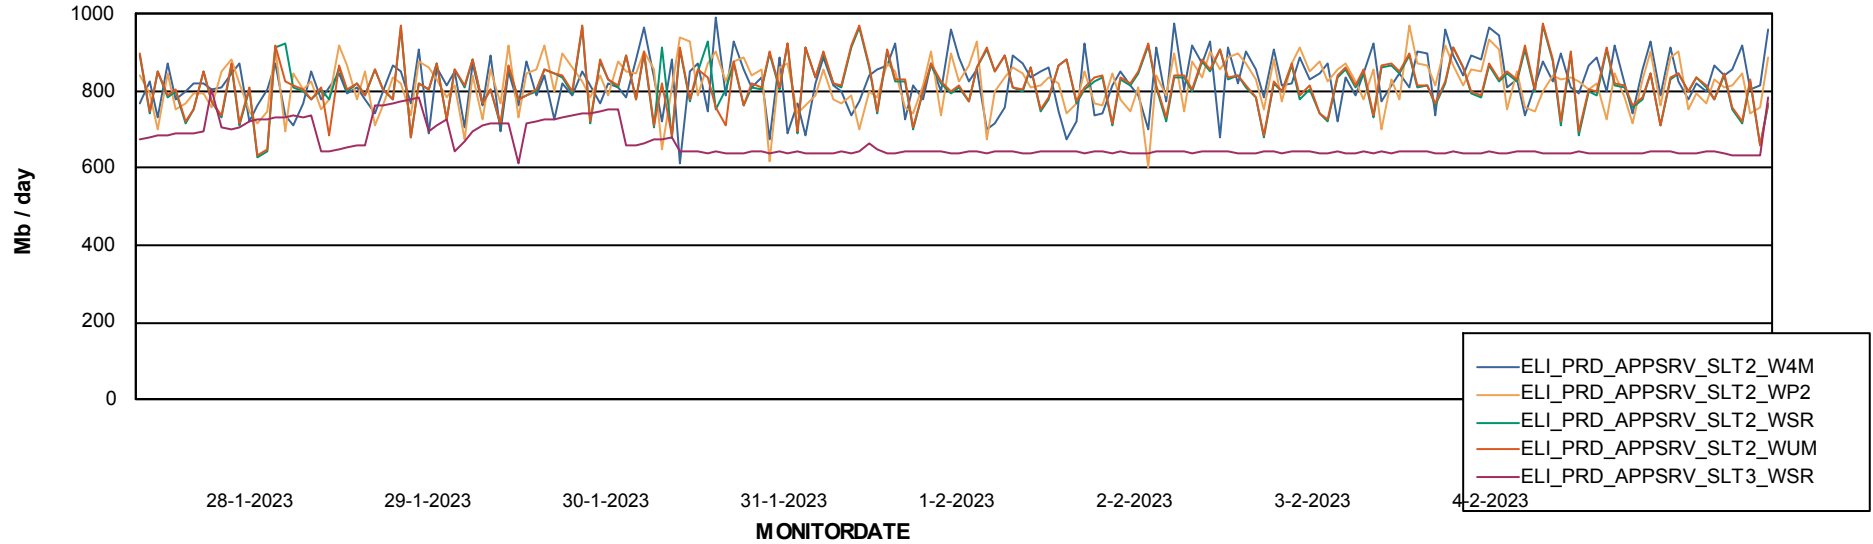

ABSSolute Application Server Services

Avg memory used per ABS Web component