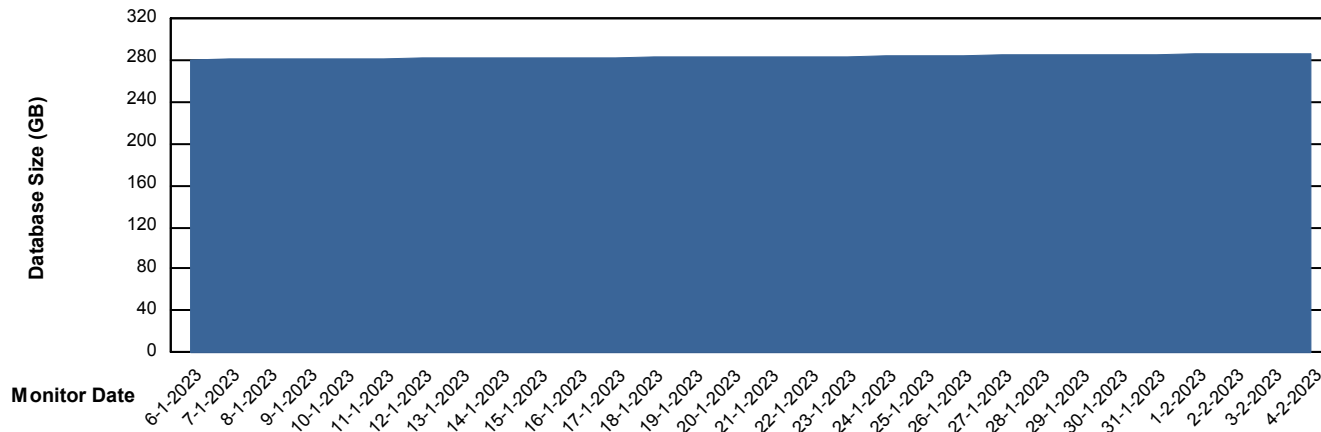

# Weekly SLA Customer Report

Customer ELI\_Production  
Database ID 62

DATABASE SIZE ELIDB\_BI

### Database growth over last month

DATABASE SIZE ELIDB\_Production

### Database growth over last month