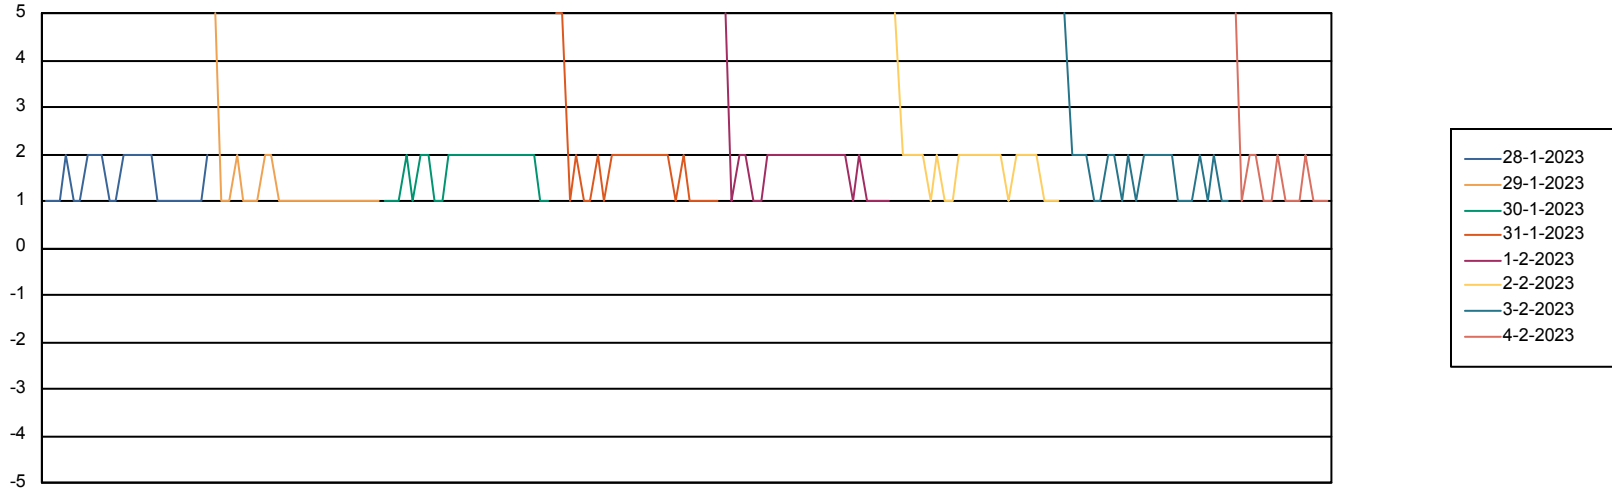

Standby Database Health ELI_Production

Recovery lag for last 7 days