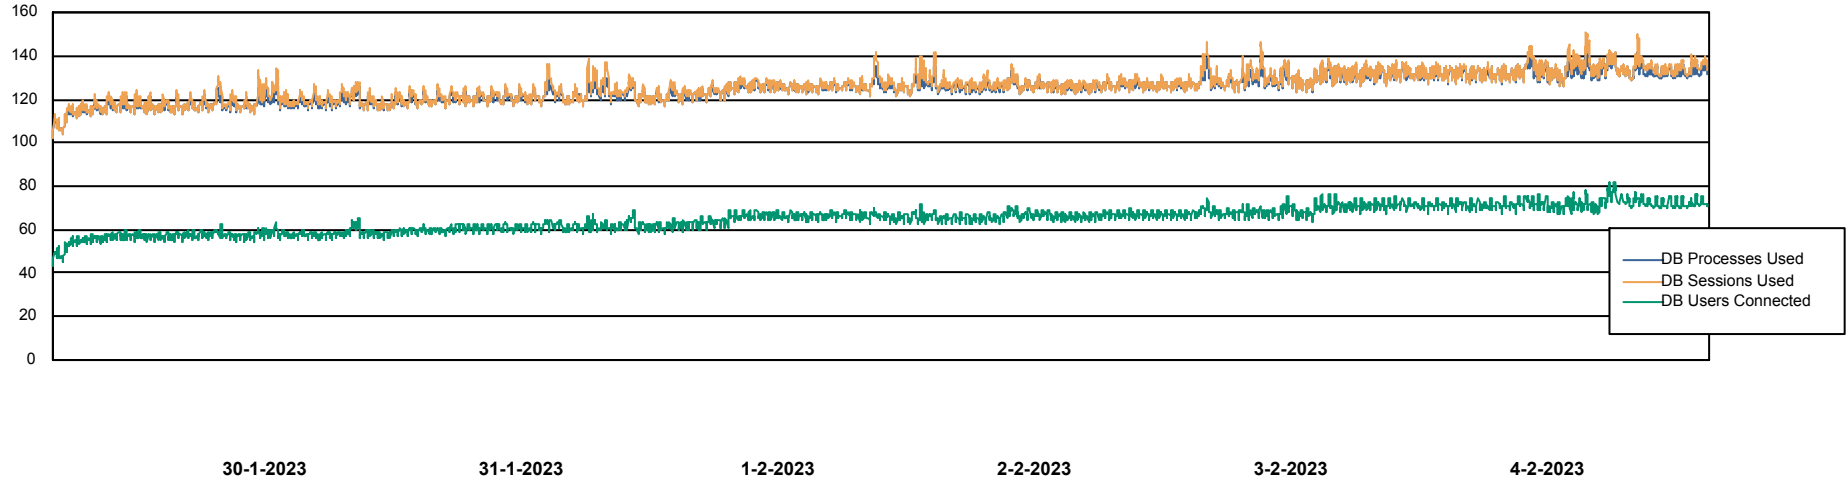

Database Performance ELIDB_BI