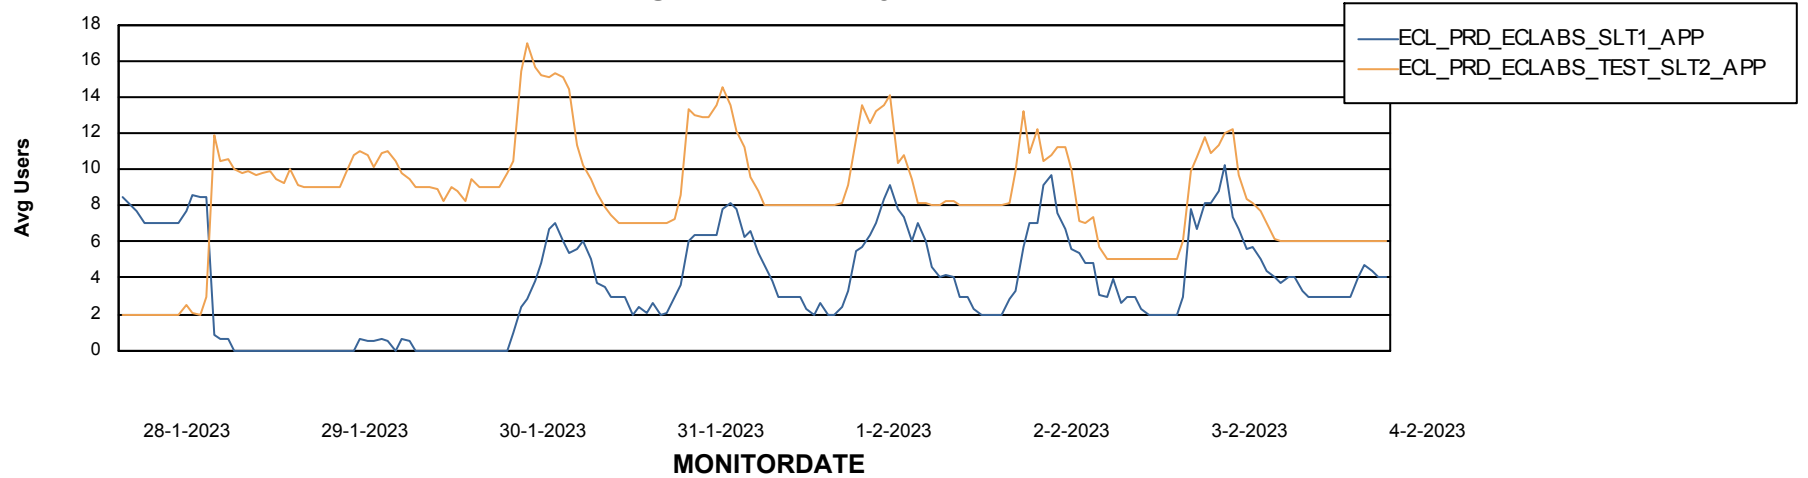

Date	Tablespace Name	Filesize (Gb)	Usedsize (Gb)	Percentage free
4-2-2023	ABSDATA	81	42	48
	INDX	10	5	55
3-2-2023	ABSDATA	81	42	48
	INDX	10	5	55
2-2-2023	ABSDATA	81	42	48
	INDX	10	5	55
1-2-2023	ABSDATA	81	42	48
	INDX	10	5	55
31-1-2023	ABSDATA	81	42	48
	INDX	10	5	55
30-1-2023	ABSDATA	81	42	48
	INDX	10	5	55
29-1-2023	ABSDATA	81	42	48
	INDX	10	5	55

Weekly SLA Customer Report

Customer ECL_Production
Database ID 156

ABSSolute Application Server Services

Avg memory used per ABS Server Service

Avg users per day per ABS server

Weekly SLA Customer Report

Customer ECL_Production
Database ID 156

ABSSolute Application ReportServer Services

Avg memory used per ReportServer Service

Weekly SLA Customer Report

Customer ECL_Production
Database ID 156

ABSSolute Web Component Services

Avg memory used per ABS Web component