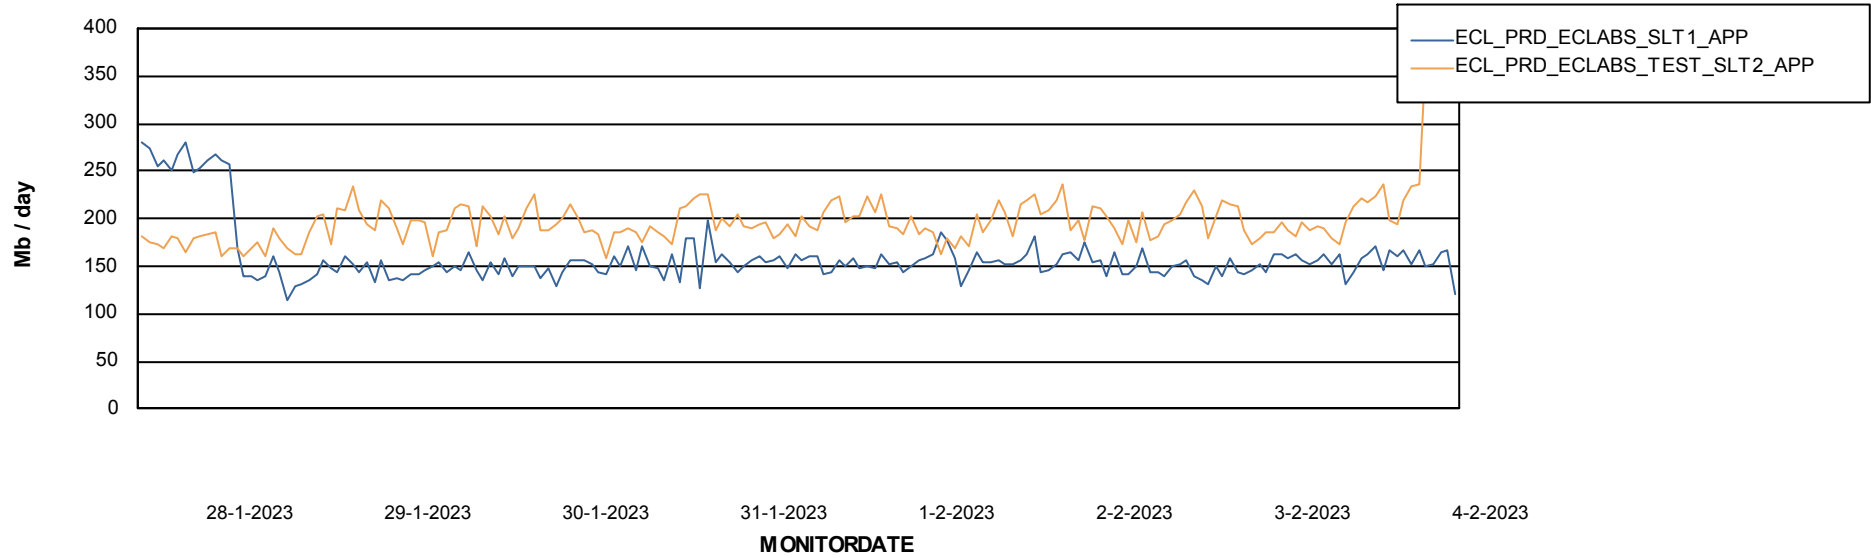

Date	Tablespace Name	Filesize (Gb)	Usedsize (Gb)	Percentage free
4-2-2023	ABSDATA	81	42	48
	INDX	10	5	55
3-2-2023	ABSDATA	81	42	48
	INDX	10	5	55
2-2-2023	ABSDATA	81	42	48
	INDX	10	5	55
1-2-2023	ABSDATA	81	42	48
	INDX	10	5	55
31-1-2023	ABSDATA	81	42	48
	INDX	10	5	55
30-1-2023	ABSDATA	81	42	48
	INDX	10	5	55
29-1-2023	ABSDATA	81	42	48
	INDX	10	5	55

Weekly SLA Customer Report

Customer ECL_Production
Database ID 156

ABSSolute Application Server Services

Avg memory used per ABS Server Service

Avg users per day per ABS server

Weekly SLA Customer Report

Customer ECL_Production
Database ID 156