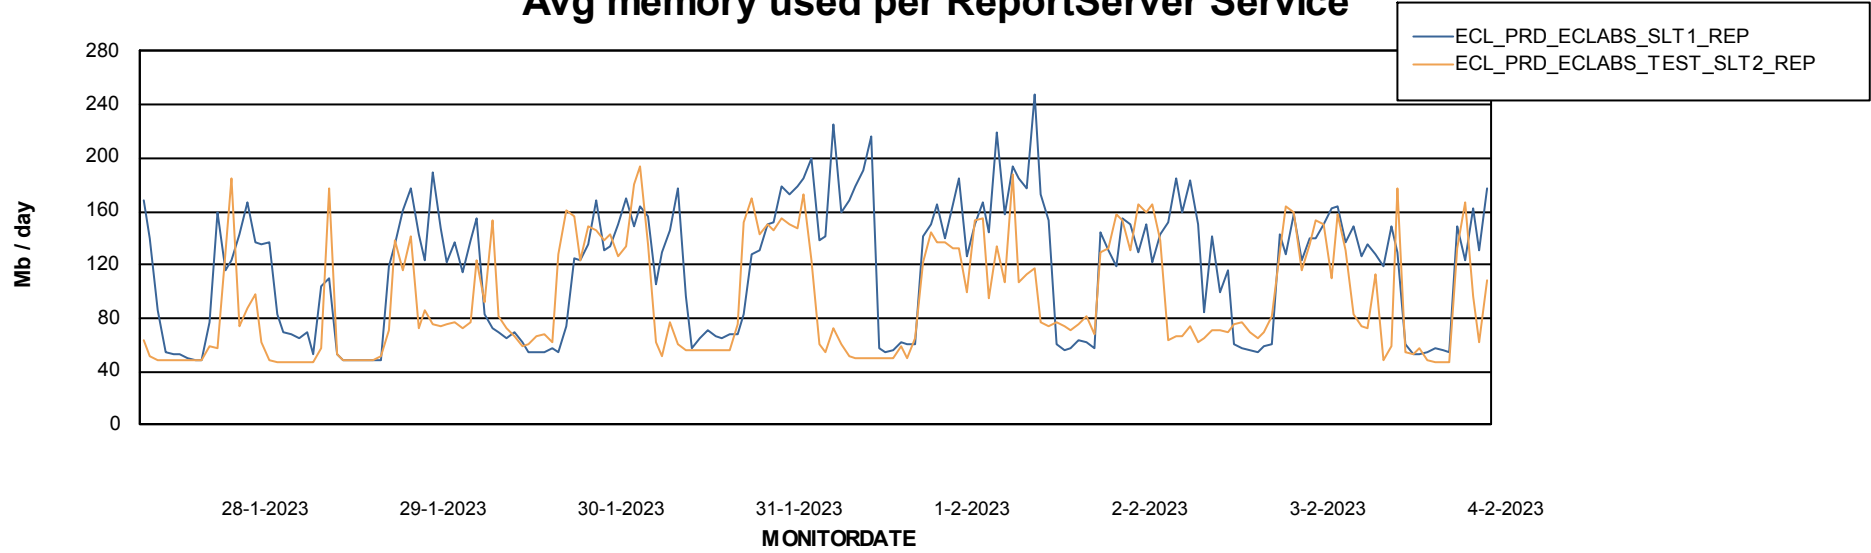

ABSSolute Application ReportServer Services

Avg memory used per ReportServer Service