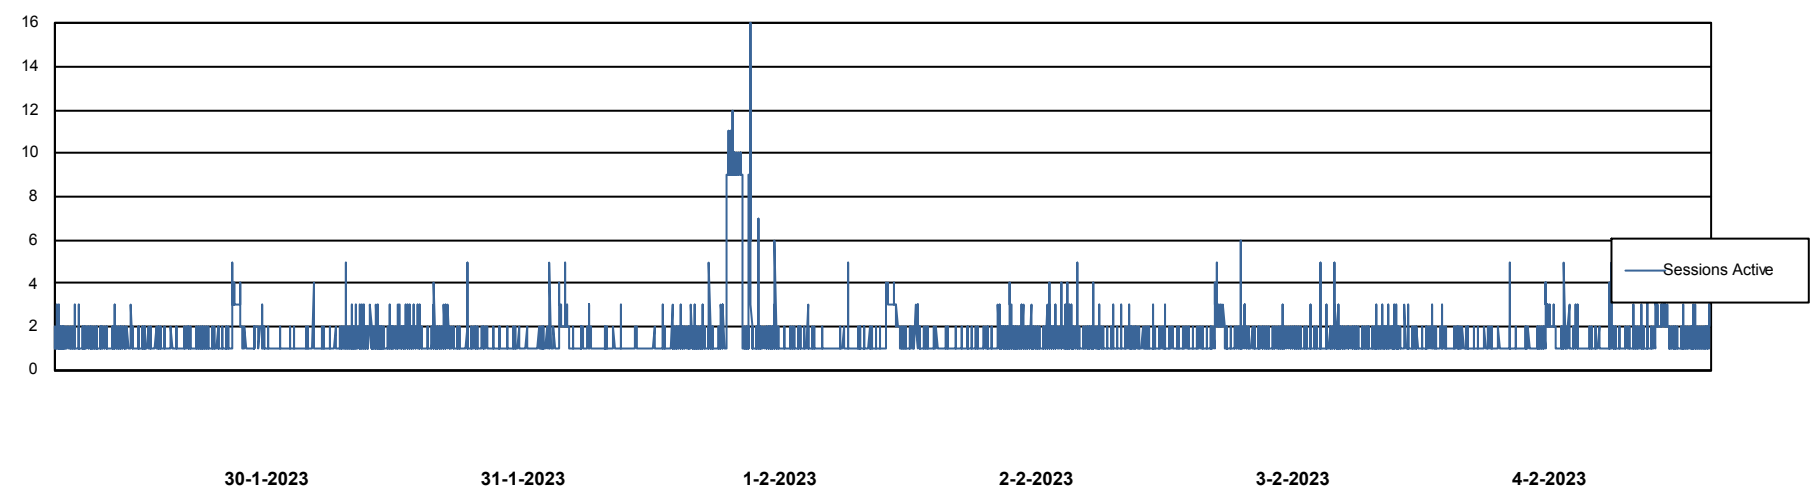

Weekly SLA Customer Report

Customer ECL_Production
 Database ID 156

Harddisk Usage ECL_PRD_ECLABS-WEB

	Free disk space on C: (%)	Total disk space on C: (Gb)	Used disk space on C: (Gb)
4-2-2023	74	99	26
3-2-2023	74	99	26
2-2-2023	74	99	26
1-2-2023	74	99	26
31-1-2023	74	99	26
30-1-2023	74	99	26
29-1-2023	74	99	26

Weekly SLA Customer Report

Customer ECL_Production
Database ID 156

Database Performance ECL_PRD_ECLABS_DB_Production

Weekly SLA Customer Report

Customer ECL_Production
Database ID 156

Database Performance ECL_TEST_ECLABS-TEST_DB_STB (ECL_Standby DB)