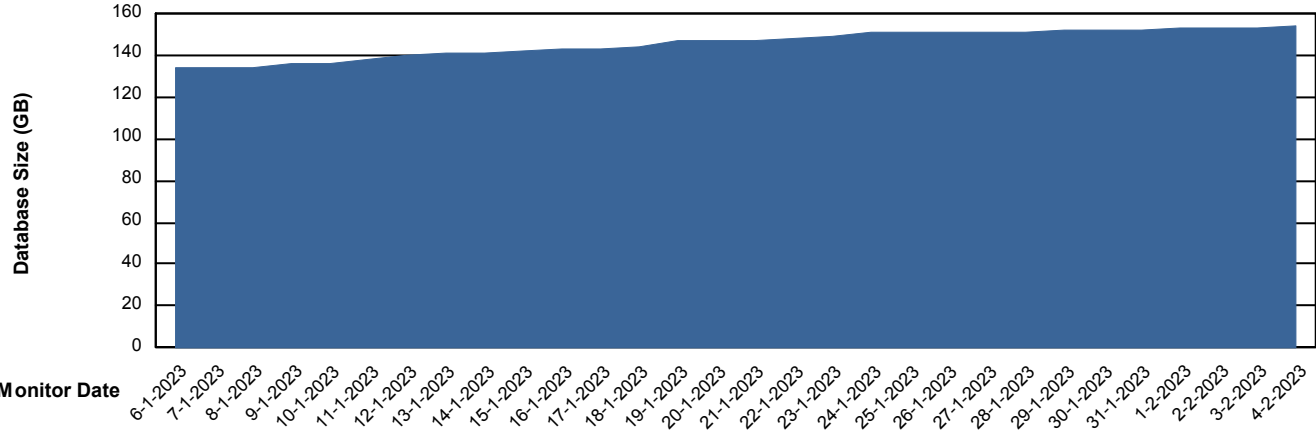

DATABASE SIZE DFDDDB_Production

Database growth over last month