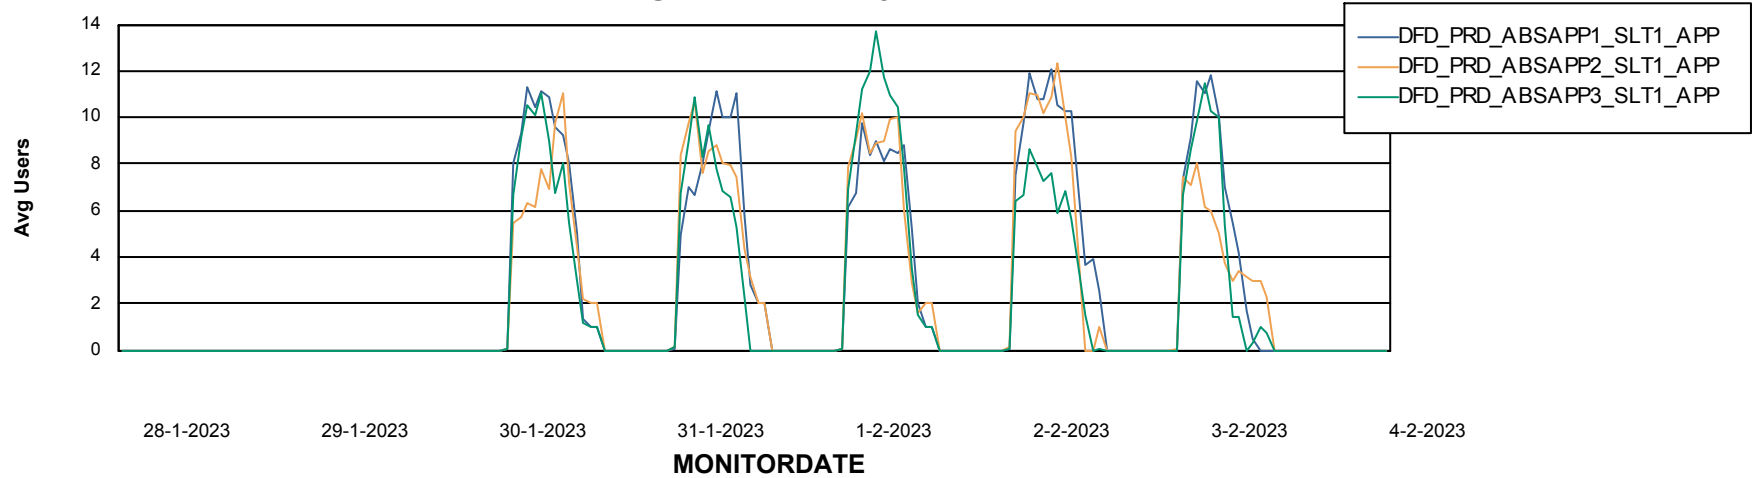

DATABASE SIZE DFDDDB_Production

Database growth over last month

Database Tablespace DFDDDB_Production

Date	Tablespace Name	Filesize (Gb)	Usedsize (Gb)	Percentage free
4-2-2023	ABSDATA	83	28	66
	INDX	161	123	24
3-2-2023	ABSDATA	83	28	66
	INDX	161	123	24
2-2-2023	ABSDATA	83	27	67
	INDX	161	123	24
1-2-2023	ABSDATA	83	27	67
	INDX	161	123	24
31-1-2023	ABSDATA	83	27	67
	INDX	161	123	24
30-1-2023	ABSDATA	83	27	68
	INDX	161	123	24
29-1-2023	ABSDATA	83	27	68
	INDX	161	123	24

Weekly SLA Customer Report

Customer DFD_Production
Database ID 39

ABSSolute Application Server Services

Avg memory used per ABS Server Service

Avg users per day per ABS server

Weekly SLA Customer Report

Customer DFD_Production
Database ID 39