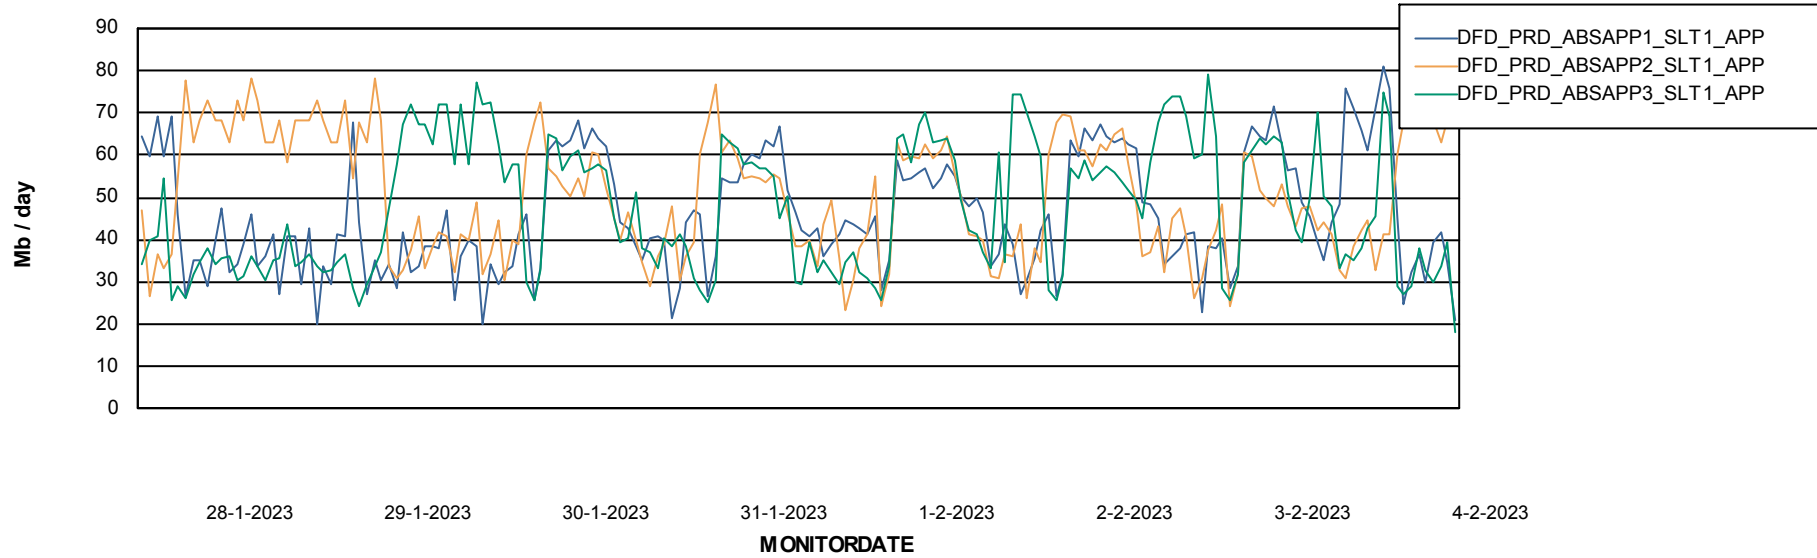

Weekly SLA Customer Report

Customer DFD_Production
Database ID 39

Database Performance DFDDB_Production

DB Processes Max 4
DB Sessions Max 600

Weekly SLA Customer Report

Customer DFD_Production
 Database ID 39

DATABASE SIZE DFDDDB_Production

Database growth over last month

Database Tablespace DFDDDB_Production

Date	Tablespace Name	Filesize (Gb)	Usedsize (Gb)	Percentage free
4-2-2023	ABSDATA	83	28	66
	INDX	161	123	24
3-2-2023	ABSDATA	83	28	66
	INDX	161	123	24
2-2-2023	ABSDATA	83	27	67
	INDX	161	123	24
1-2-2023	ABSDATA	83	27	67
	INDX	161	123	24
31-1-2023	ABSDATA	83	27	67
	INDX	161	123	24
30-1-2023	ABSDATA	83	27	68
	INDX	161	123	24
29-1-2023	ABSDATA	83	27	68
	INDX	161	123	24

Weekly SLA Customer Report

Customer DFD_Production
Database ID 39

ABSSolute Application Server Services

Avg memory used per ABS Server Service

Avg users per day per ABS server

Weekly SLA Customer Report

Customer DFD_Production
Database ID 39