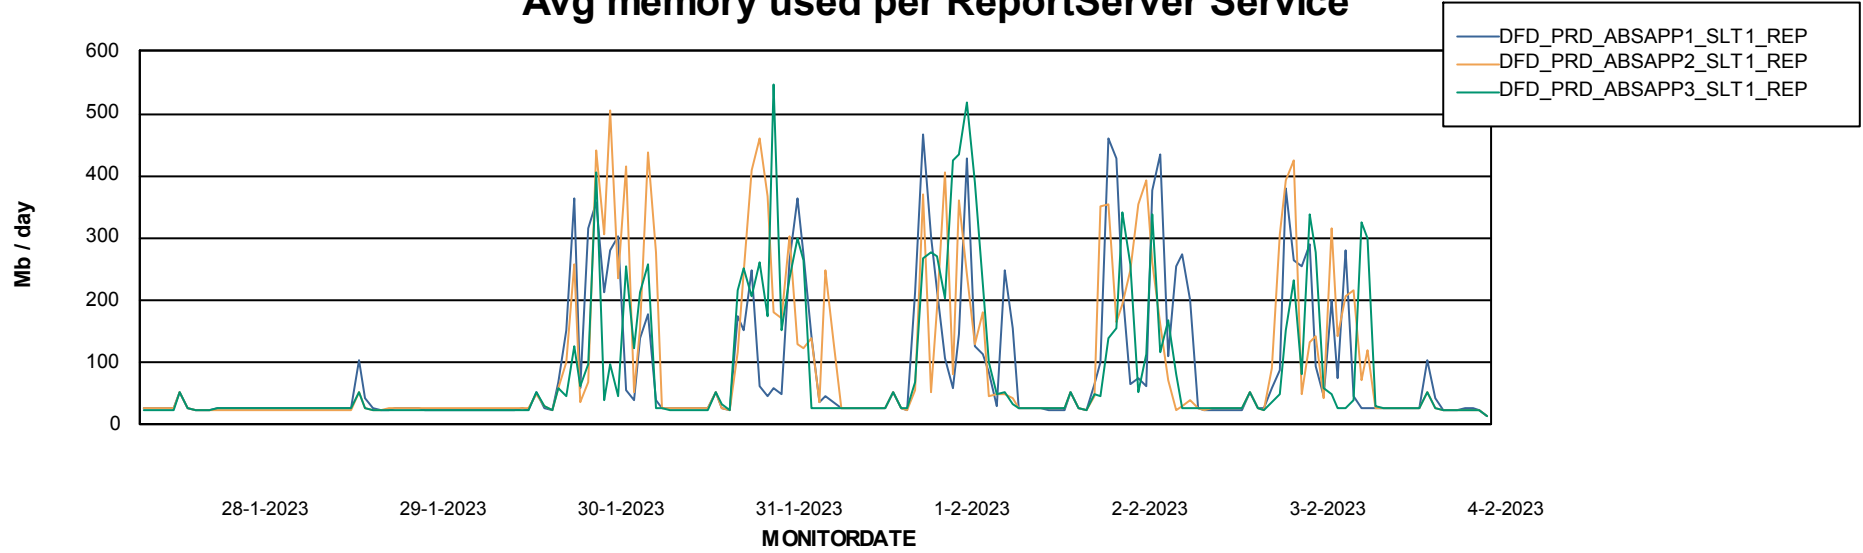

ABSSolute Application ReportServer Services

Avg memory used per ReportServer Service