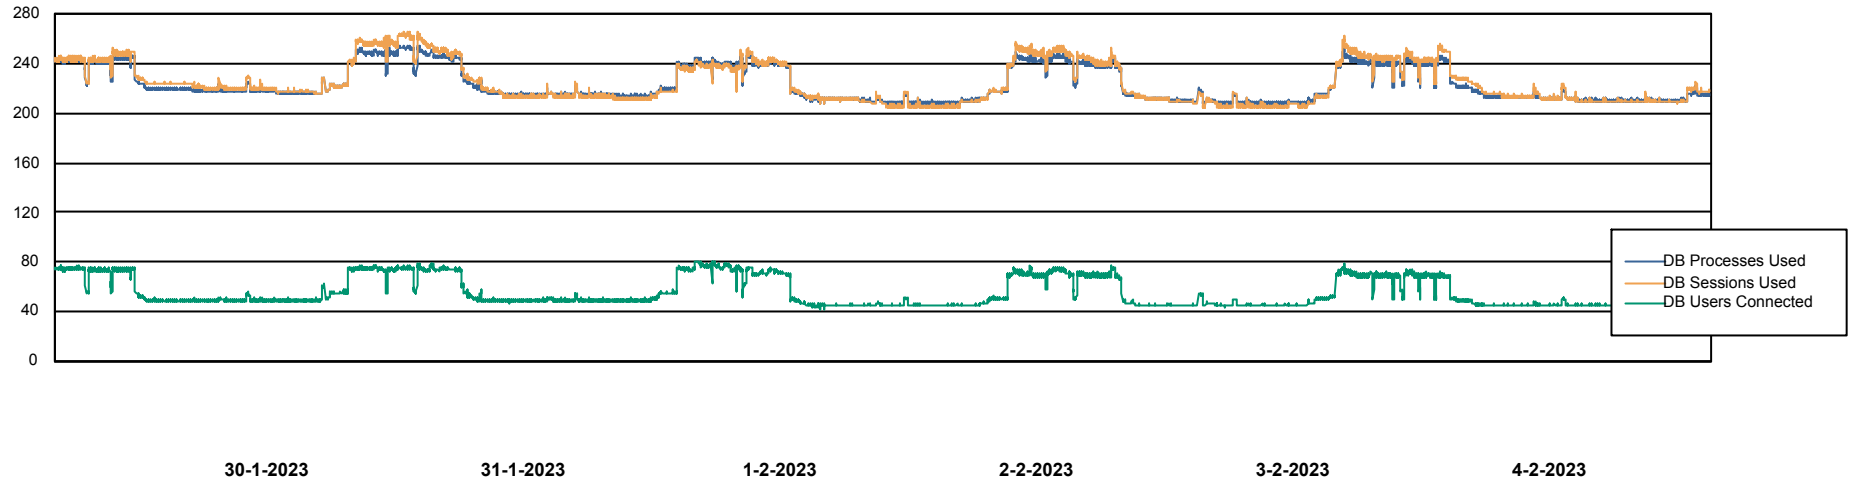

Database Performance CLODB_PRD_CLO-ORA01

DB Processes Max 1,000