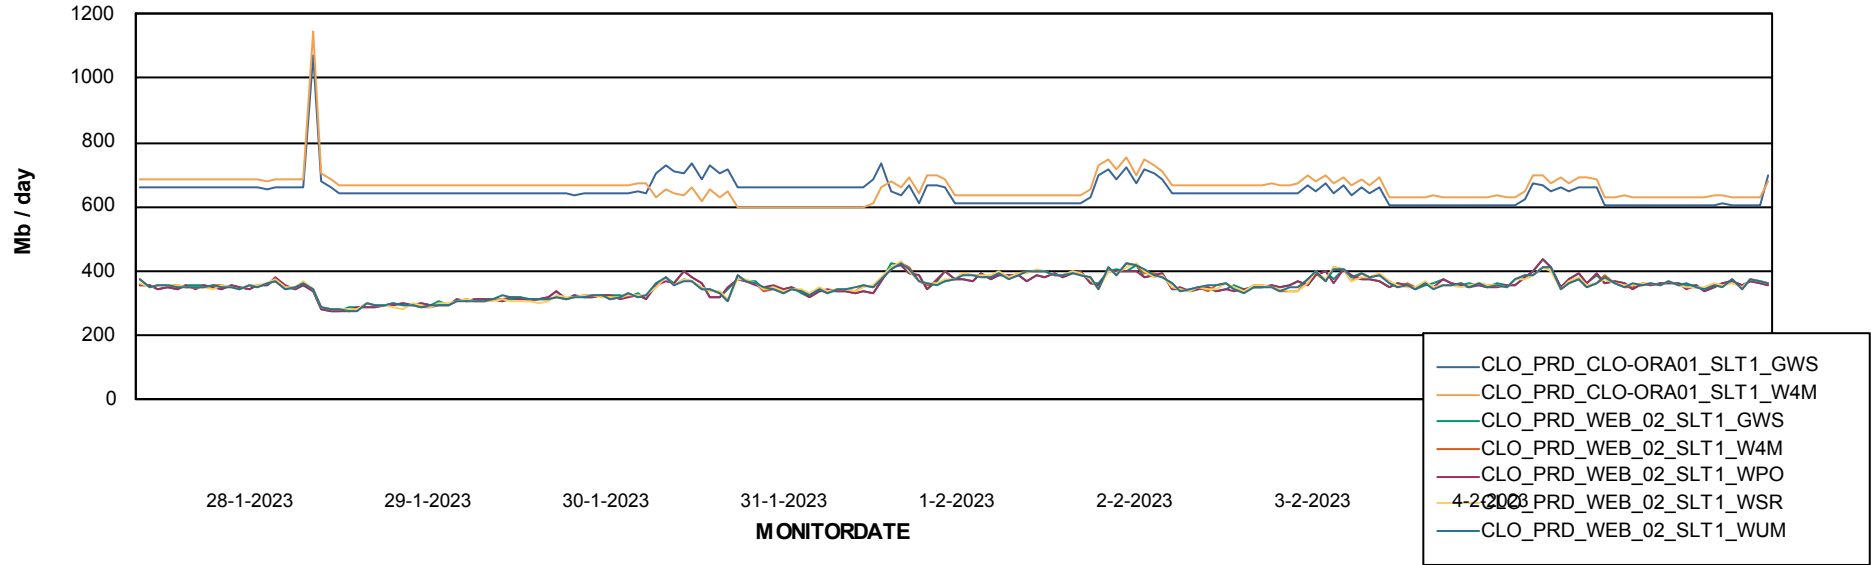

ABSSolute Application ReportServer Services

Avg memory used per ReportServer Service

Weekly SLA Customer Report

Customer CLO Production
Database ID 38

ABSSolute Web Component Services

Avg memory used per ABS Web component