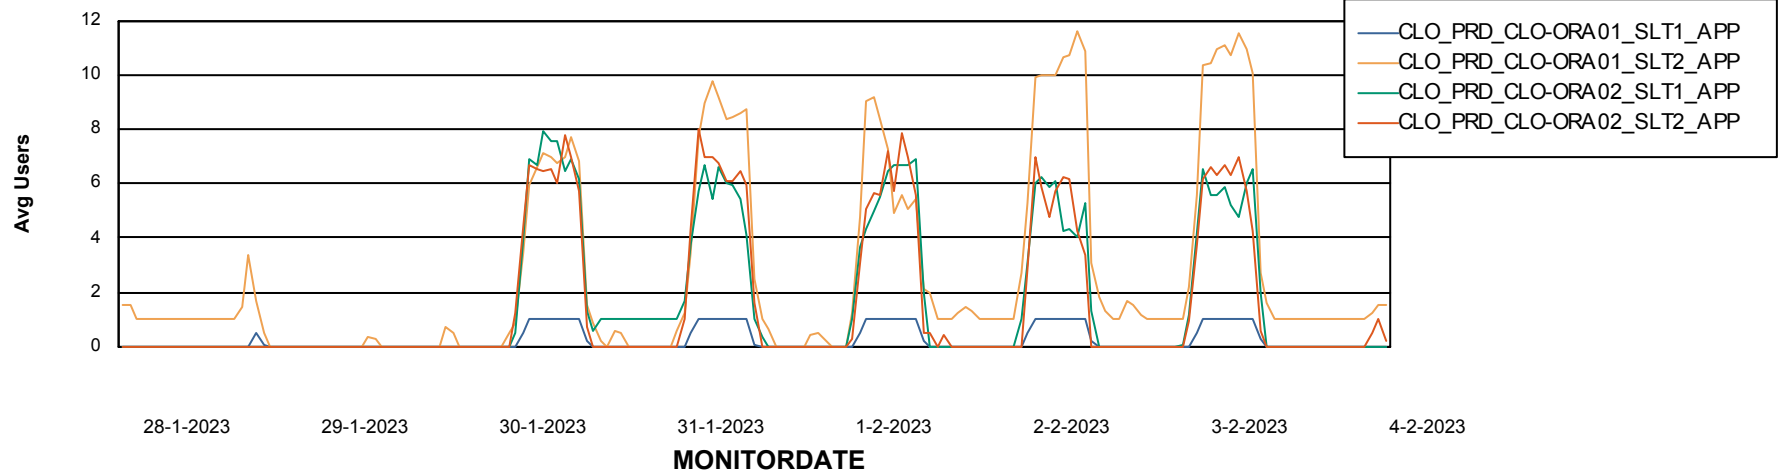

Weekly SLA Customer Report

Customer CLO Production
Database ID 38

ABSSolute Application Server Services

Avg memory used per ABS Server Service

Avg users per day per ABS server

Weekly SLA Customer Report

Customer CLO Production
Database ID 38