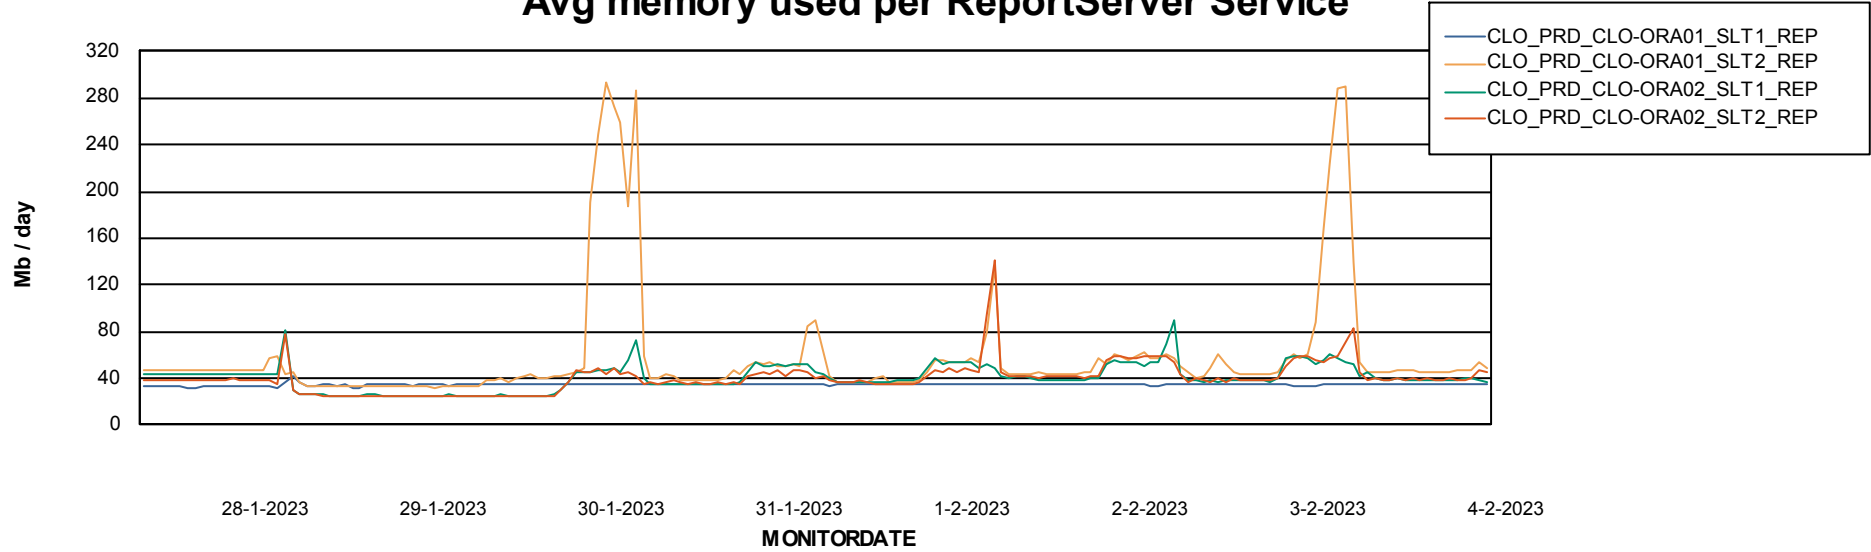

ABSSolute Application ReportServer Services

Avg memory used per ReportServer Service