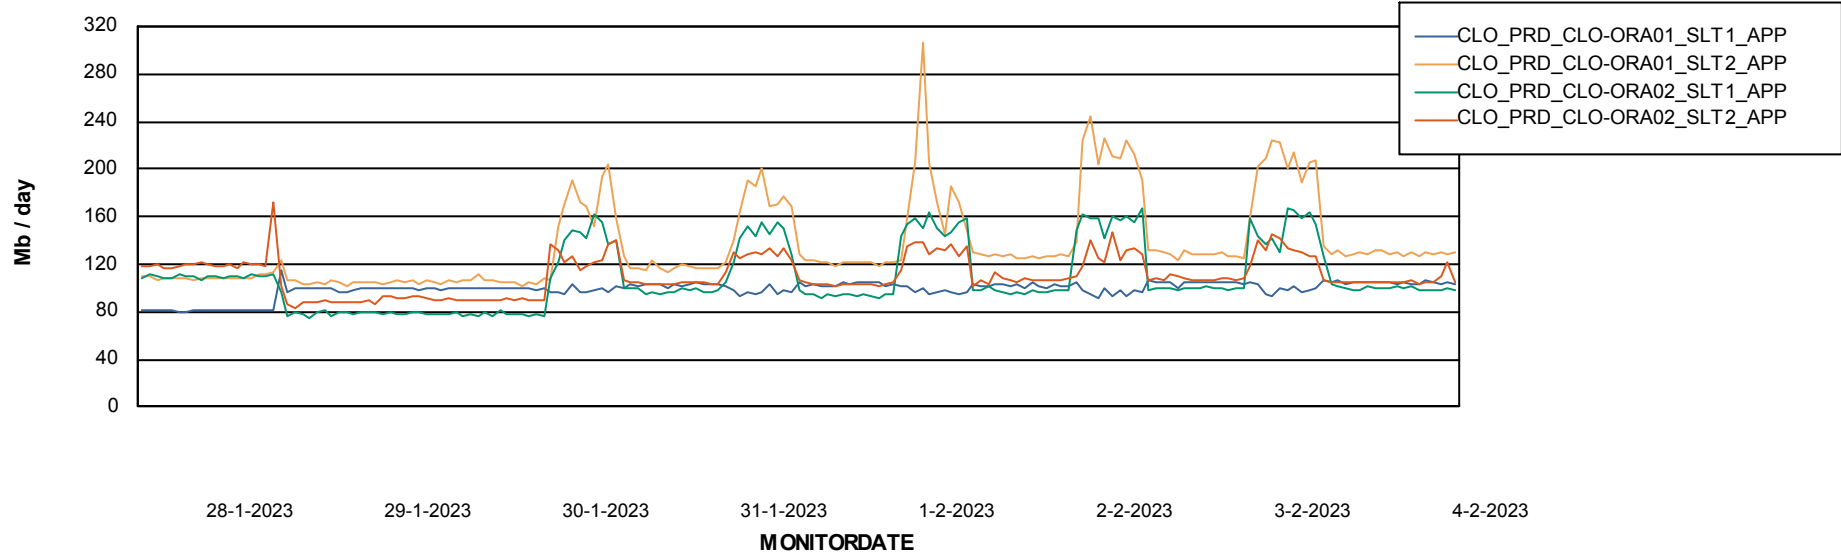

DB Processes Max 1,000

Weekly SLA Customer Report

Customer CLO Production
 Database ID 38

DATABASE SIZE CLODB_PRD_CLO-ORA01

Database growth over last month

Database Tablespace CLODB_PRD_CLO-ORA01

Date	Tablespace Name	Filesize (Gb)	Usedsize (Gb)	Percentage free
4-2-2023	ABSDATA	107	88	17
	INDX	244	205	16
3-2-2023	ABSDATA	107	88	18
	INDX	244	205	16
2-2-2023	ABSDATA	107	88	18
	INDX	244	205	16
1-2-2023	ABSDATA	107	88	18
	INDX	244	205	16
31-1-2023	ABSDATA	107	88	18
	INDX	244	205	16
30-1-2023	ABSDATA	107	88	18
	INDX	244	204	16
29-1-2023	ABSDATA	107	88	18
	INDX	244	204	16

Weekly SLA Customer Report

Customer CLO Production
Database ID 38

ABSSolute Application Server Services

Avg memory used per ABS Server Service

Avg users per day per ABS server

Weekly SLA Customer Report

Customer CLO Production
Database ID 38