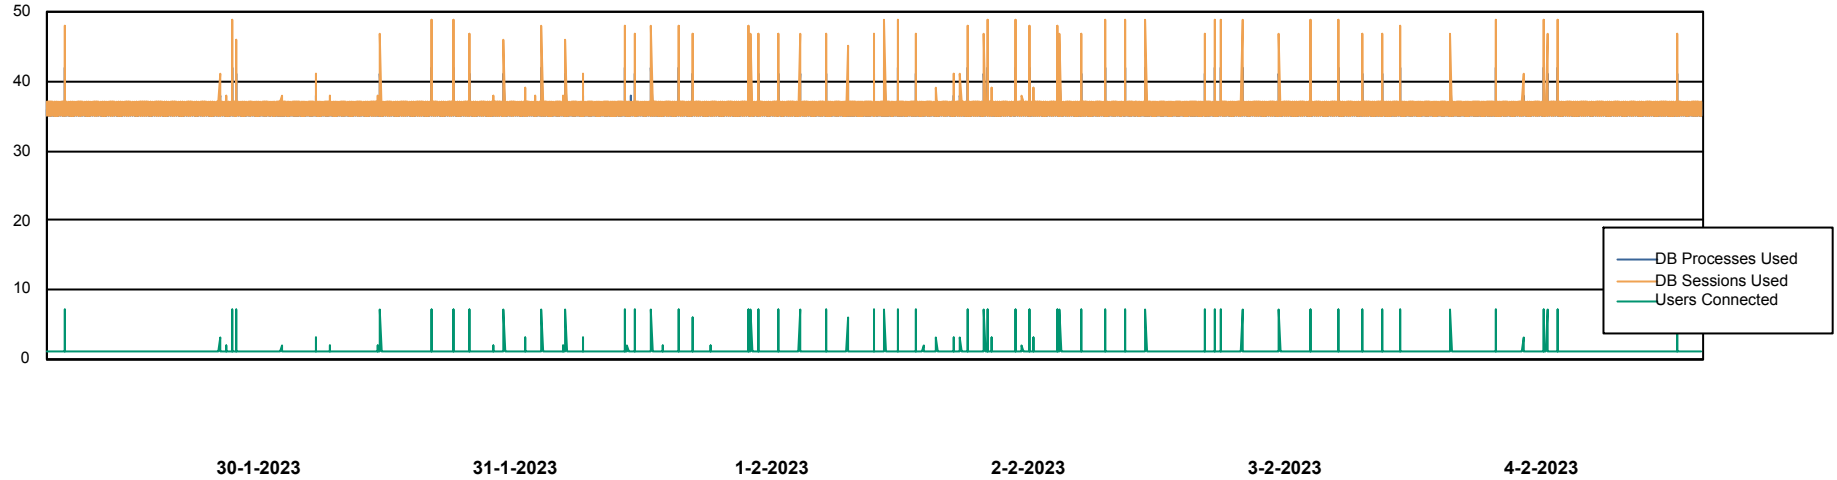

Weekly SLA Customer Report

Customer CIW Production
Database ID 45

Database Performance CIWDB_Production

DB Processes Max 300
DB Sessions Max 472

Weekly SLA Customer Report

Customer CIW Production
Database ID 45

Database Performance CIWDB_Standby

DB Processes Max 300
DB Sessions Max 472

Weekly SLA Customer Report

Customer CIW Production
 Database ID 45

DATABASE SIZE CIWDB_Production

Database growth over last month

Database Tablespace CIWDB_Production

Date	Tablespace Name	Filesize (Gb)	Usedsize (Gb)	Percentage free
4-2-2023	ABSDATA	57	47	18
	INDX	12	7	42
3-2-2023	ABSDATA	57	47	18
	INDX	12	7	42
2-2-2023	ABSDATA	57	47	18
	INDX	12	7	42
1-2-2023	ABSDATA	57	47	18
	INDX	12	7	42
31-1-2023	ABSDATA	57	47	18
	INDX	12	7	42
30-1-2023	ABSDATA	57	47	18
	INDX	12	7	42
29-1-2023	ABSDATA	57	47	18
	INDX	12	7	42