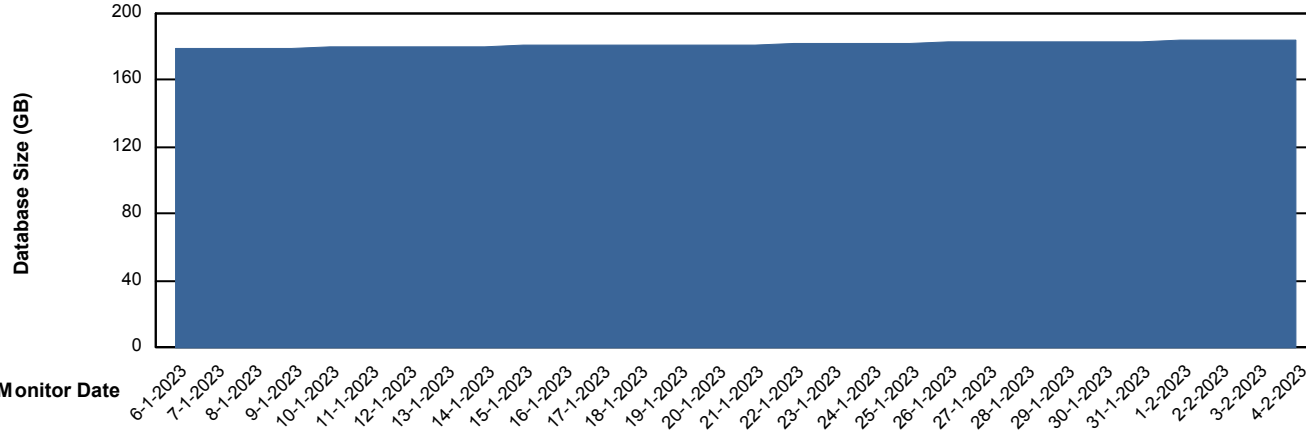

Weekly SLA Customer Report

Customer BNL_Production
Database ID 83

Database Performance BNLDB_Production_New

Weekly SLA Customer Report

Customer BNL_Production
Database ID 83

Database Performance BNLDB_Standby

DB Processes Max 4
DB Processes Max 0
DB Processes Max 1,000

Weekly SLA Customer Report

Customer BNL_Production
 Database ID 83

DATABASE SIZE BNLDB_Production_New

Database growth over last month

Database Tablespace BNLDB_Production_New