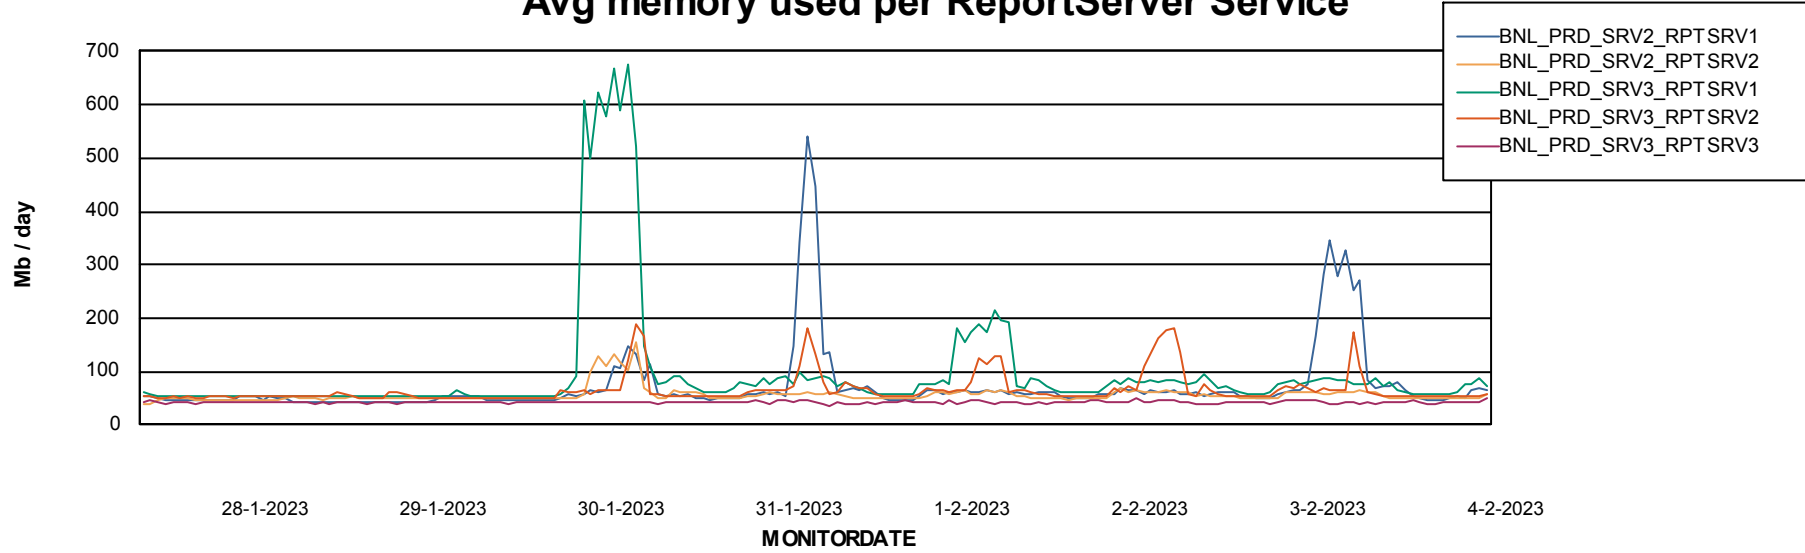

Avg memory used per ABS Server Service

Avg users per day per ABS server

Weekly SLA Customer Report

Customer BNL_Production
Database ID 83

ABSolute Web Component Services

Avg memory used per ReportServer Service