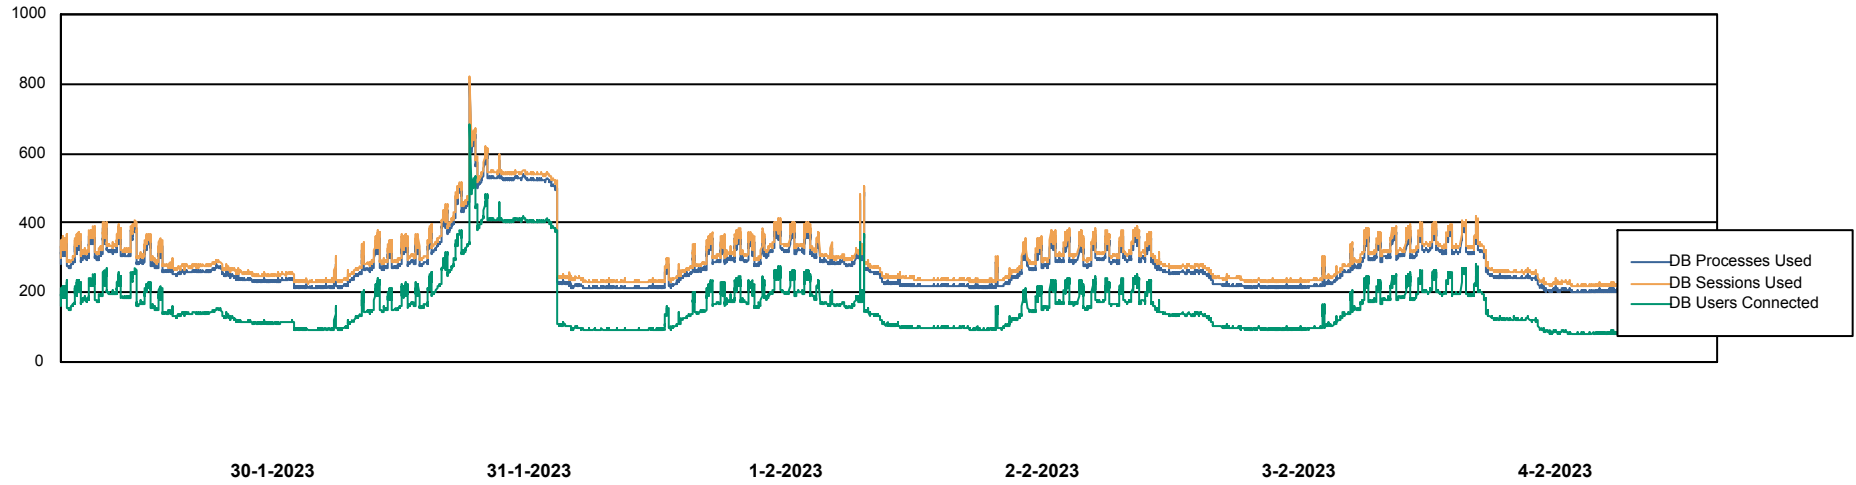

Harddisk Usage BNL_PRD_vm-absa03

	Free disk space on C: (%)	Total disk space on C: (Gb)	Used disk space on C: (Gb)	Free disk space on D: (%)	Total disk space on D: (Gb)	Used disk space on D: (Gb)	Free disk space on E: (%)	Total disk space on E: (Gb)	Used disk space on E: (Gb)
4-2-2023	67	127	42	37	127	80	92	64	5
3-2-2023	67	127	42	37	127	80	92	64	5
2-2-2023	67	127	42	37	127	80	92	64	5
1-2-2023	67	127	42	37	127	80	92	64	5
31-1-2023	67	127	42	37	127	80	92	64	5
30-1-2023	67	127	42	37	127	80	92	64	5
29-1-2023	67	127	41	37	127	80	92	64	5

Weekly SLA Customer Report

Customer BNL_Production
Database ID 83

Database Performance BNLDB_Production_New

Weekly SLA Customer Report

Customer BNL_Production
Database ID 83

Database Performance BNLDB_Standby