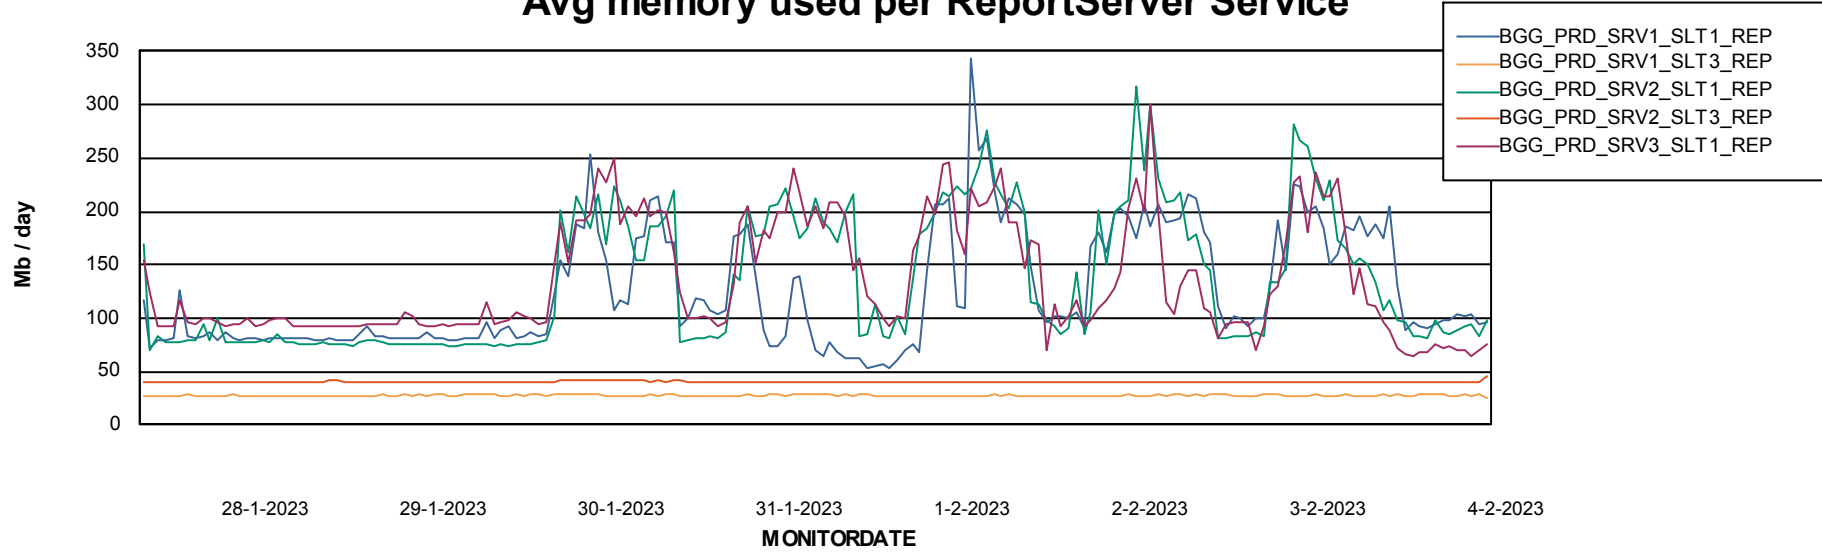

Avg memory used per ABS Server Service

Avg users per day per ABS server

Weekly SLA Customer Report

Customer BGG_Production
Database ID 58

ABSSolute Application ReportServer Services

Avg memory used per ReportServer Service