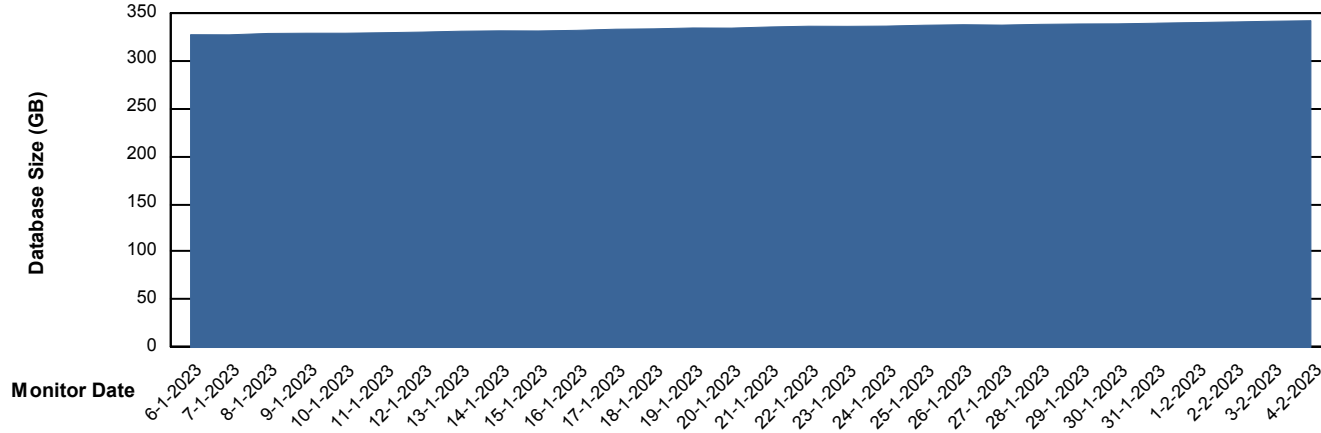

DB Processes Max 300
DB Sessions Max 472

Weekly SLA Customer Report

Customer BGG_Production
Database ID 58

Database Performance BGGDB_Standby

DB Processes Max 300
DB Sessions Max 474

Weekly SLA Customer Report

Customer BGG_Production
Database ID 58

DATABASE SIZE BGGDB_BI

Database growth over last month

DATABASE SIZE BGGDB_Production

Database growth over last month

Weekly SLA Customer Report

Customer BGG_Production
Database ID 58