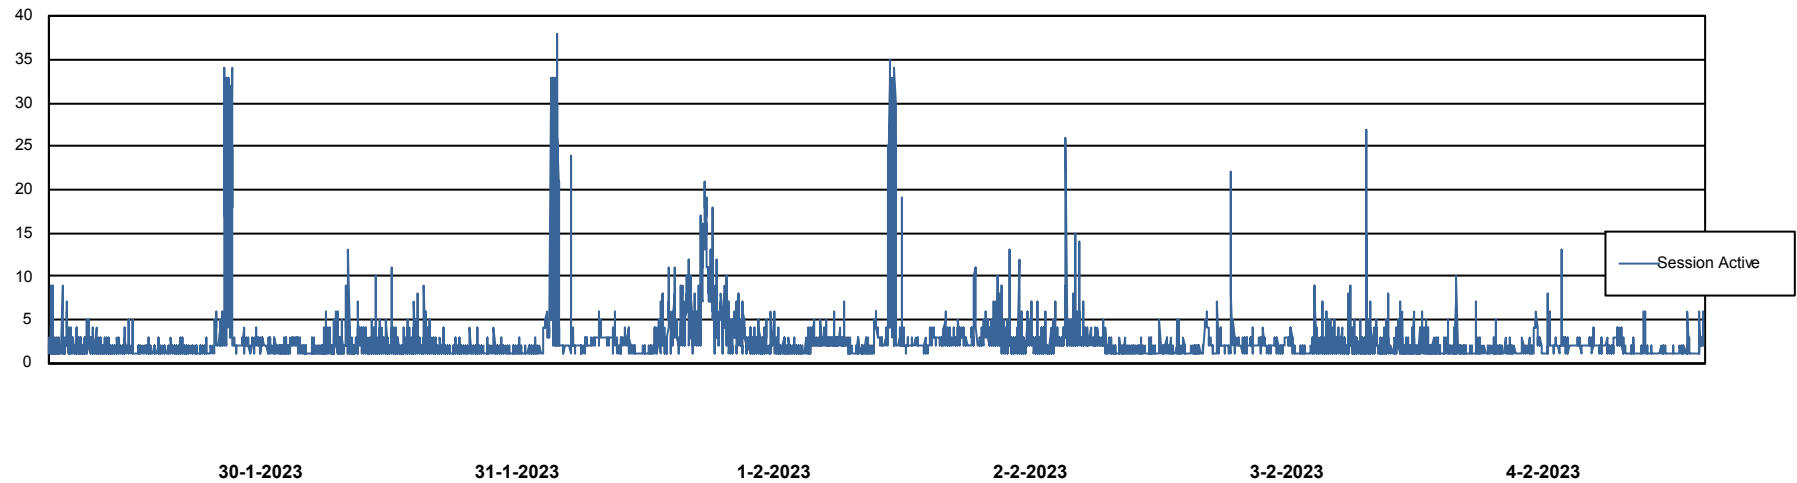

Database Performance BGGDB_Production

DB Processes Max 300
DB Sessions Max 472