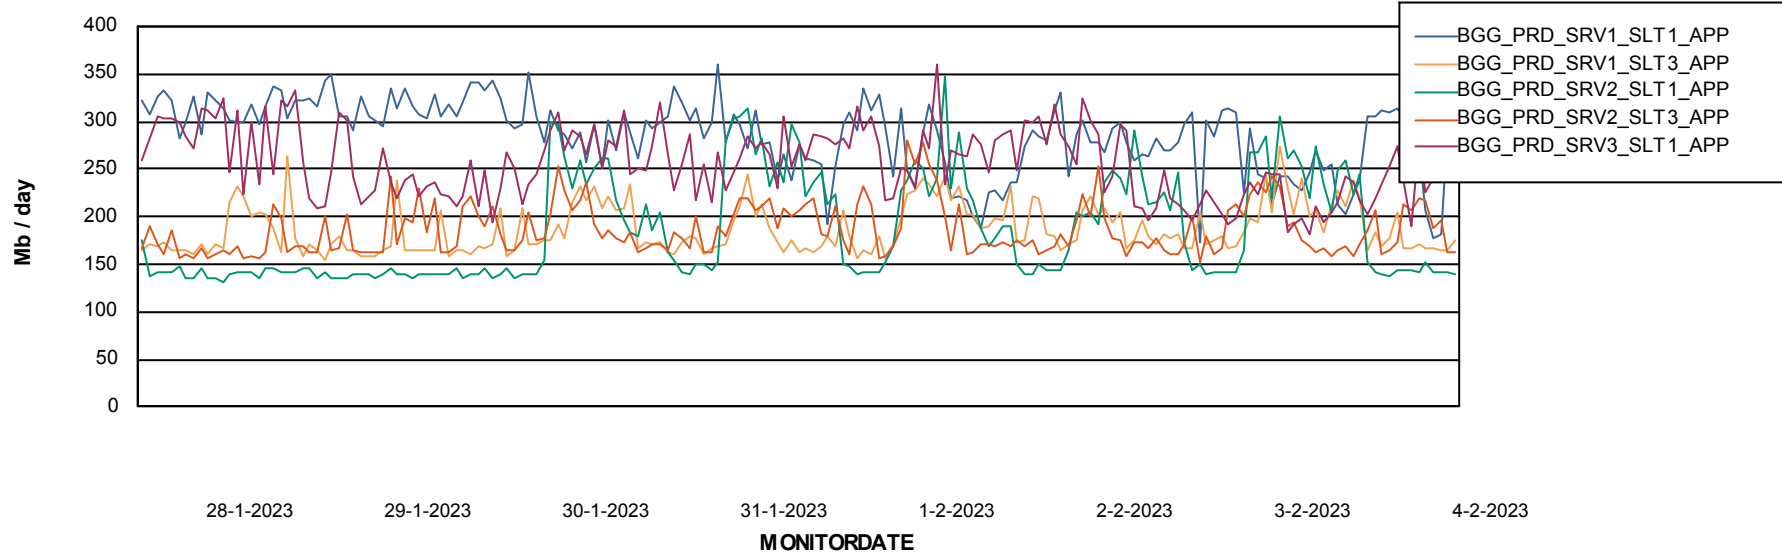

ABSSolute Application Server Services

Avg memory used per ABS Server Service