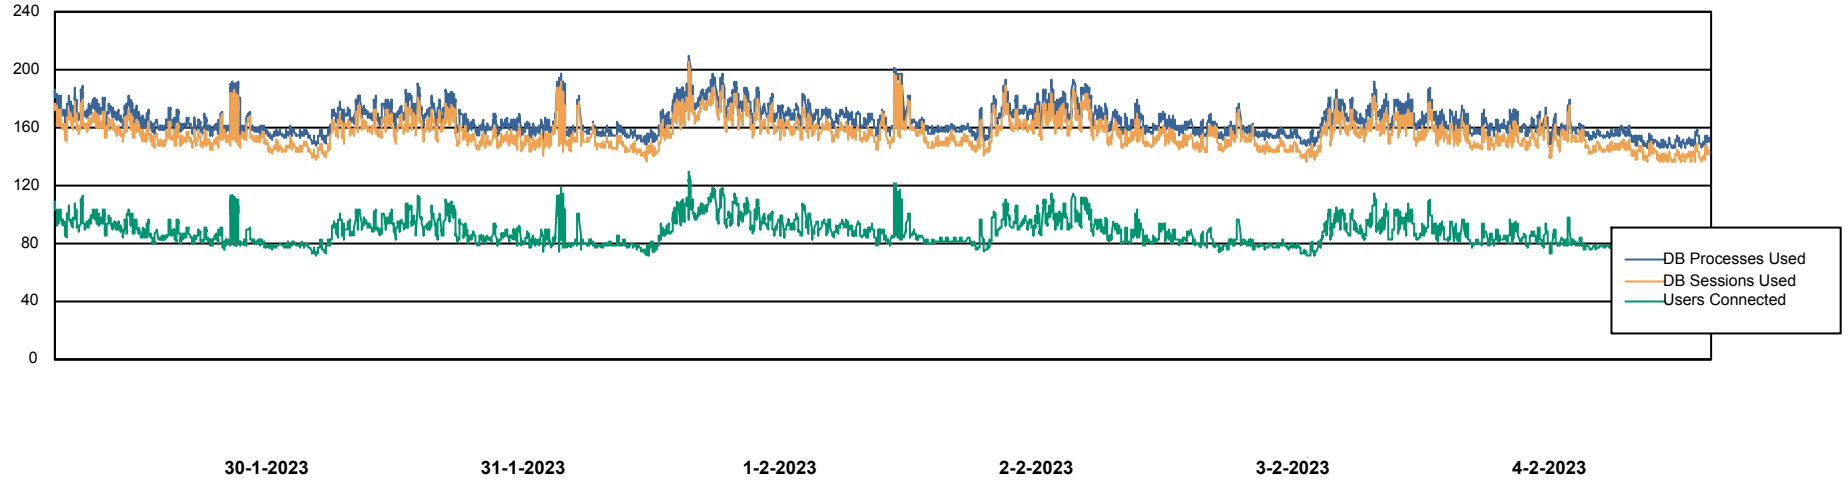

Database Performance BGGDB_Production

DB Processes Max 300
DB Sessions Max 472