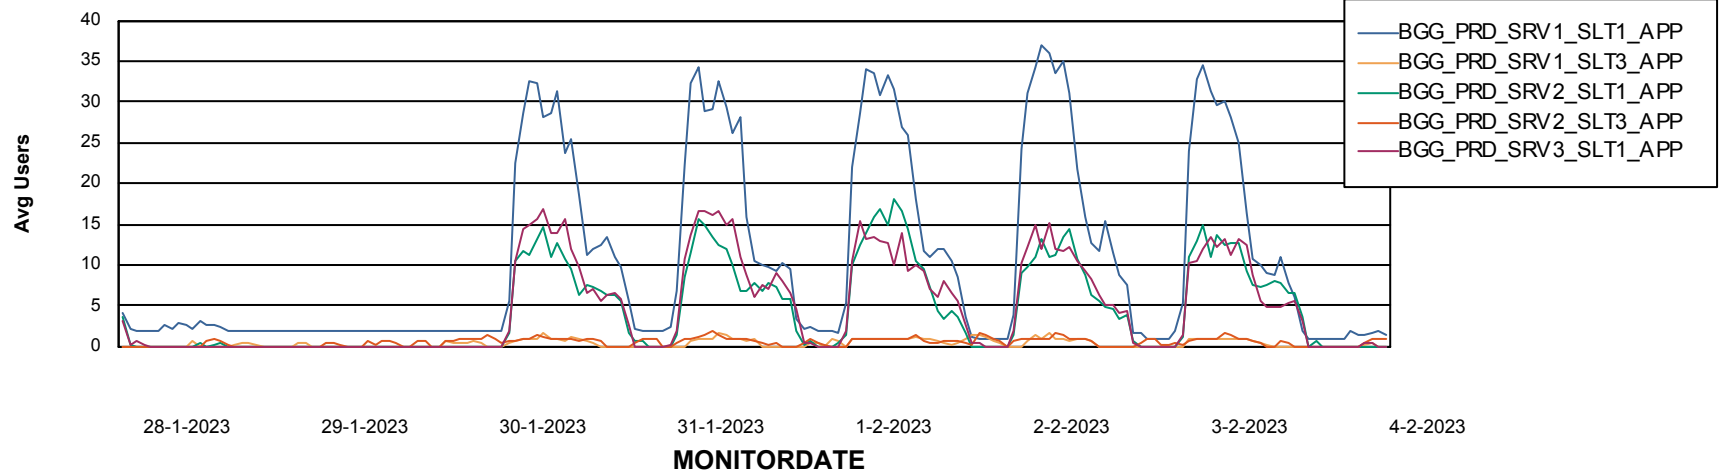

Avg users per day per ABS server