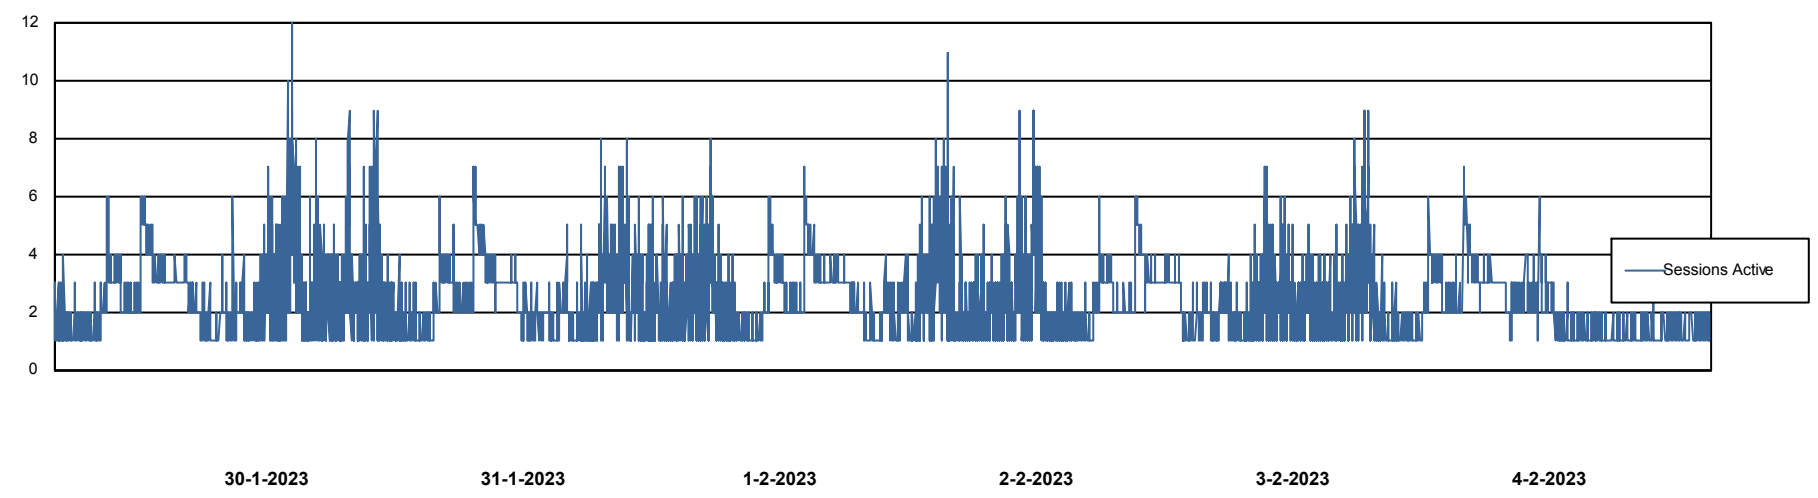

Weekly SLA Customer Report

Customer AUJ Production
Database ID 41

Database Performance AUJ Prod. BI DB (PABSBI1 server)

Weekly SLA Customer Report

Customer AUJ Production
Database ID 41

Database Performance AUJ_DB1_Primary