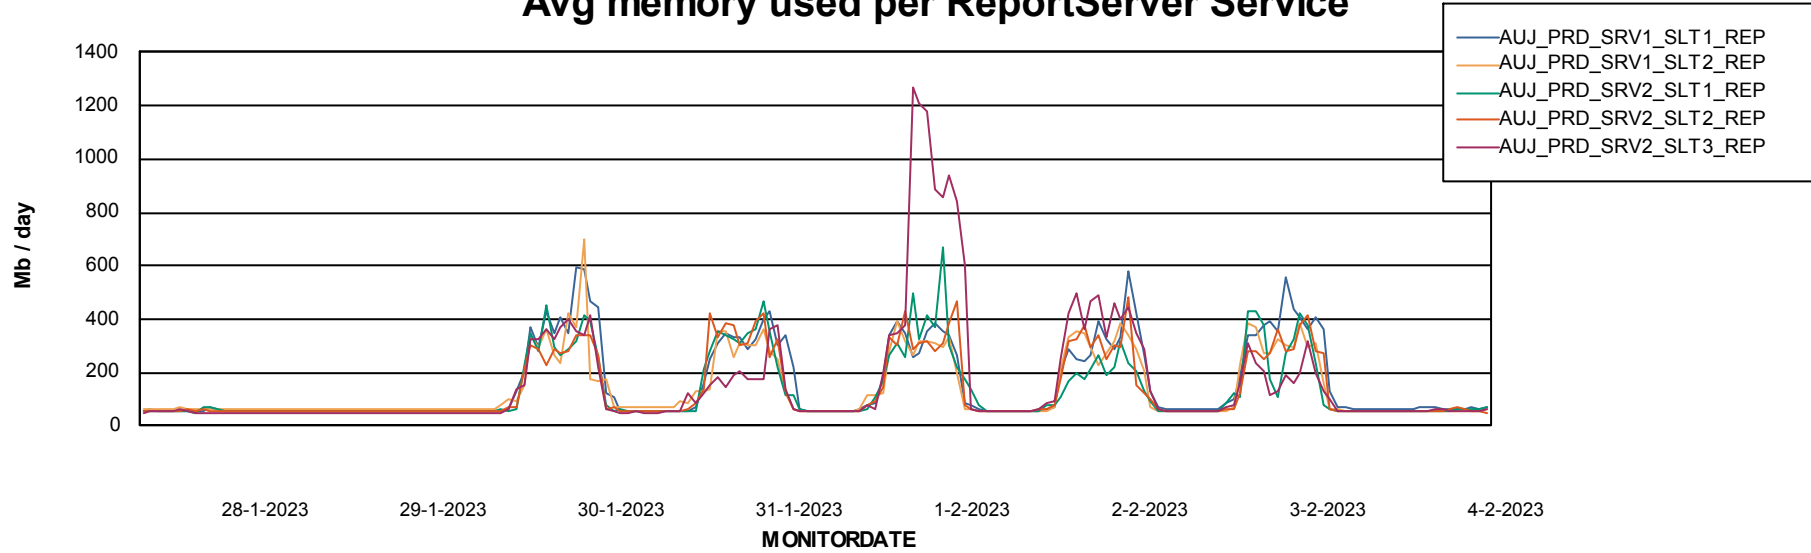

ABSSolute Application ReportServer Services

Avg memory used per ReportServer Service