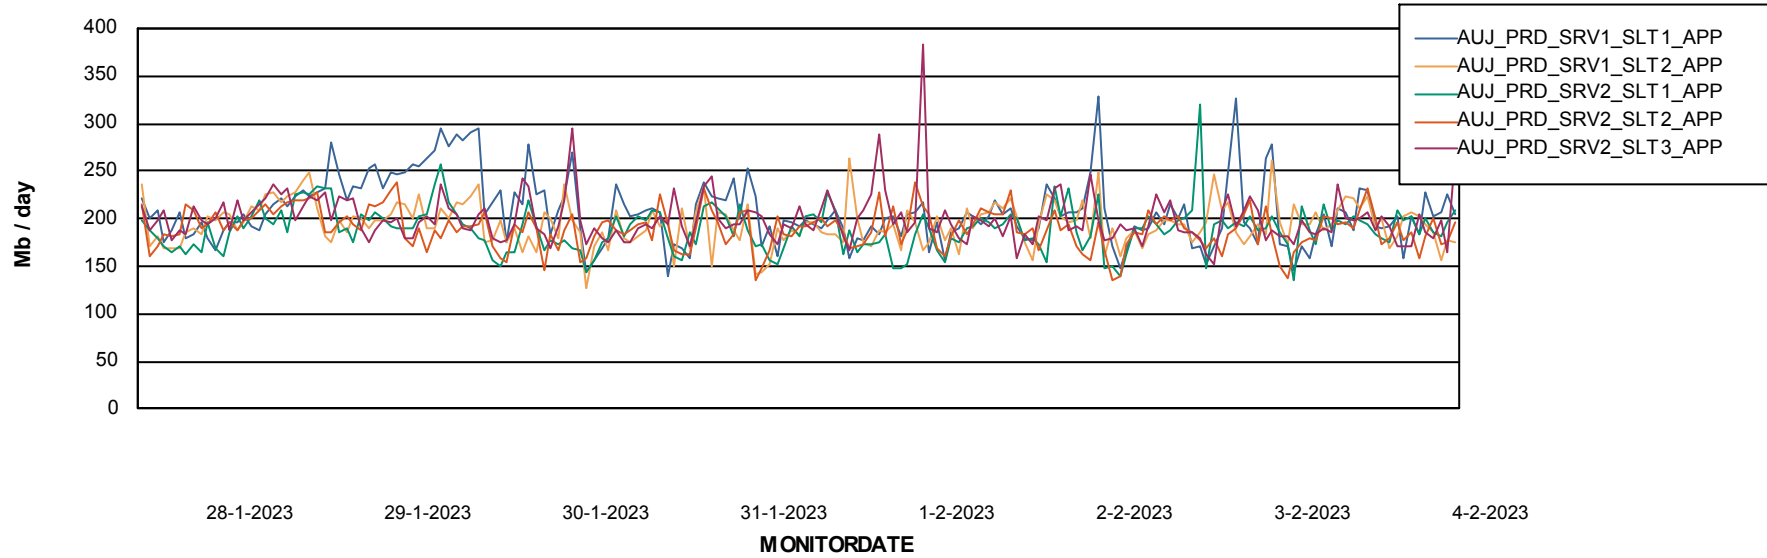

ABSSolute Application Server Services

Avg memory used per ABS Server Service