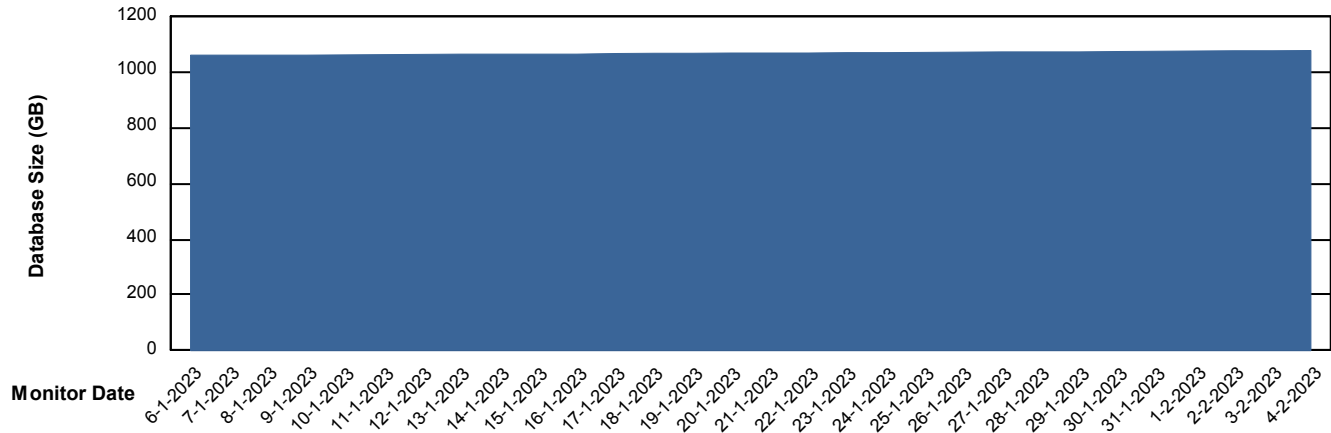

Weekly SLA Customer Report

Customer AUJ Production
Database ID 41

DATABASE SIZE AUJ Prod. BI DB (PABSBI1 server)

Database growth over last month

DATABASE SIZE AUJ_DB1_Primary

Database growth over last month