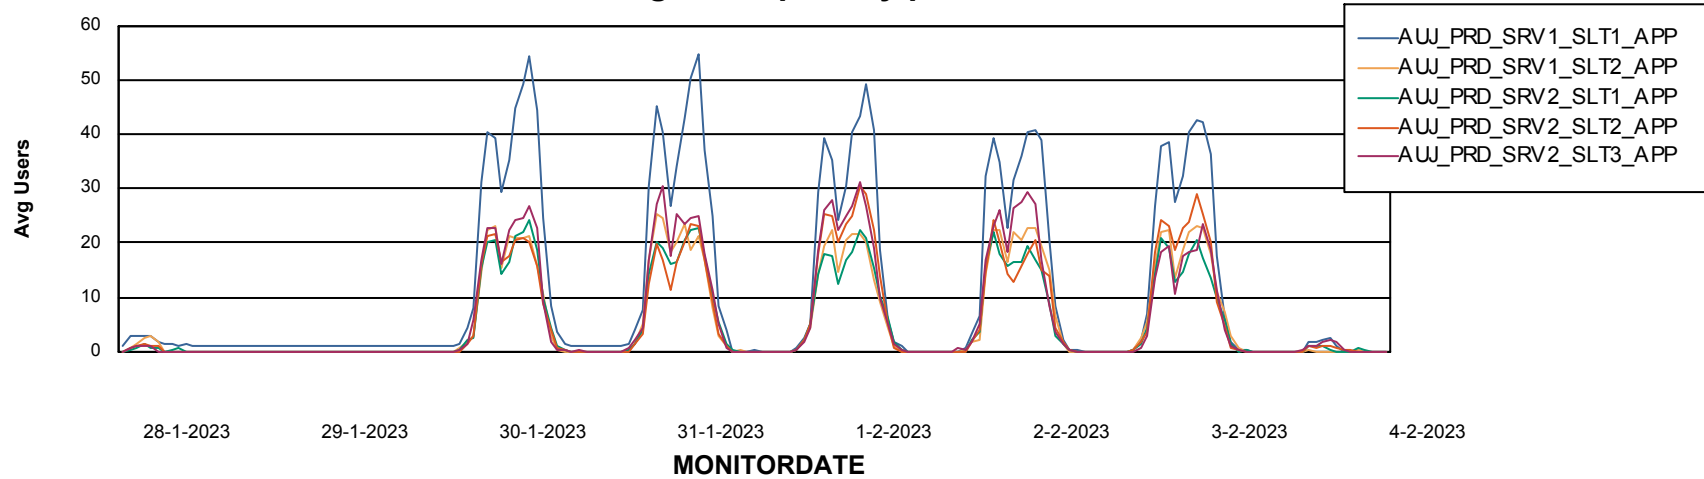

Weekly SLA Customer Report

Customer AUJ Production
Database ID 41

ABSSolute Application Server Services

Avg memory used per ABS Server Service

Avg users per day per ABS server

Weekly SLA Customer Report

Customer AUJ Production
Database ID 41