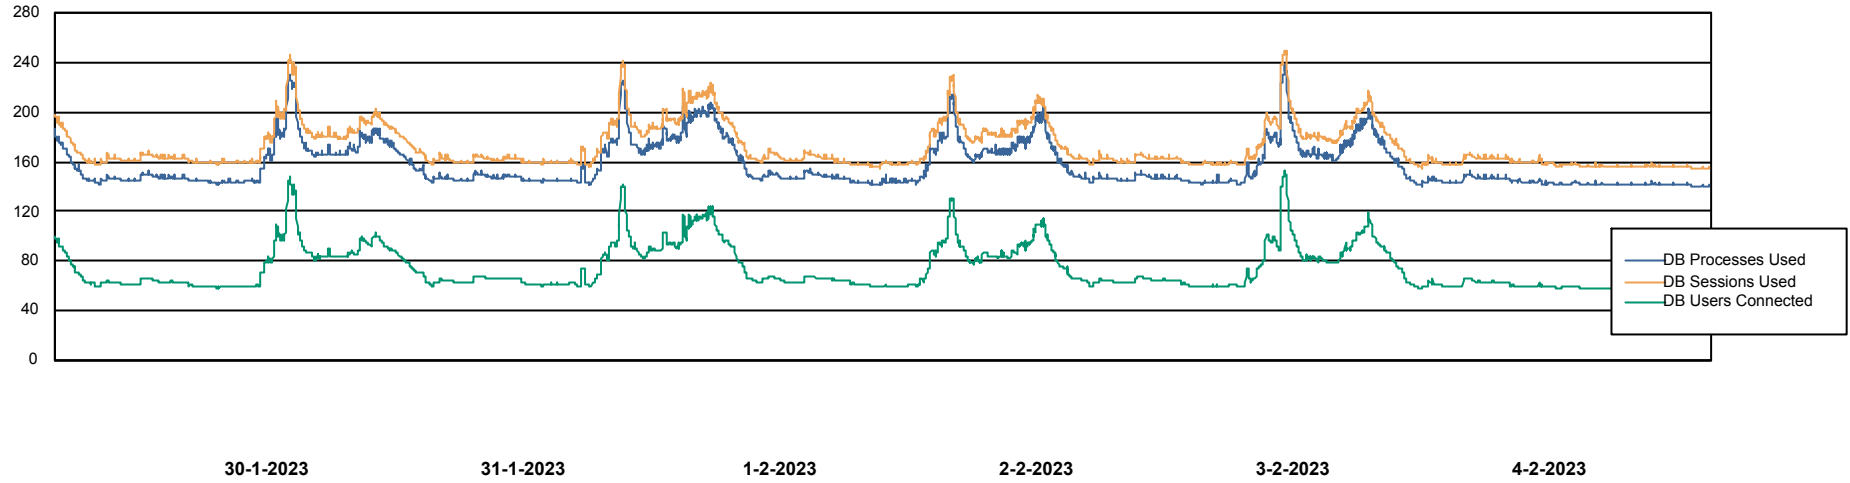

Weekly SLA Customer Report

Customer AUJ Production
Database ID 41

Database Performance AUJ Prod. BI DB (PABSBI1 server)

Weekly SLA Customer Report

Customer AUJ Production
Database ID 41

Database Performance AUJ_DB1_Primary