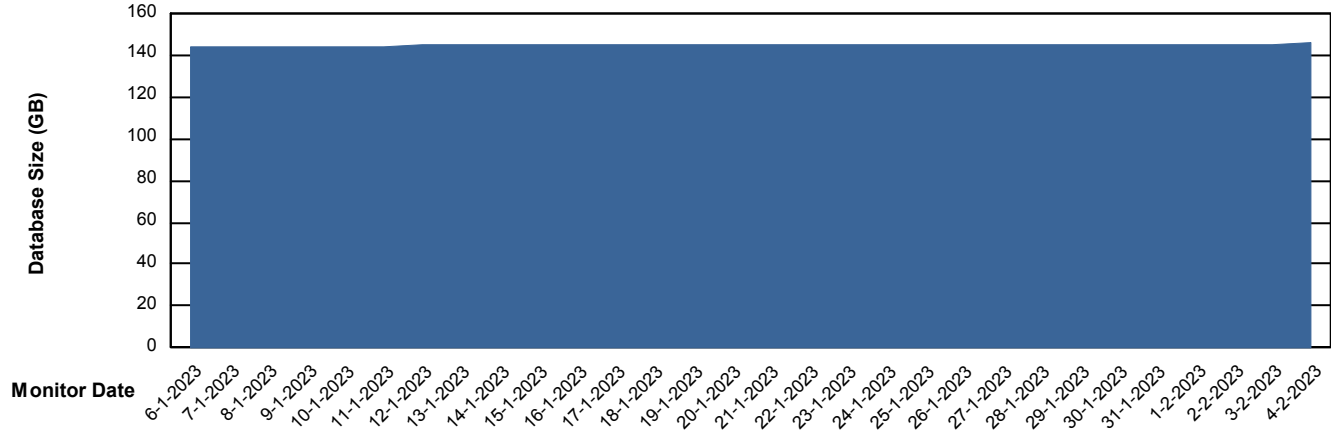

DATABASE SIZE AUJ Prod. BI DB (PABSBI1 server)

Database growth over last month