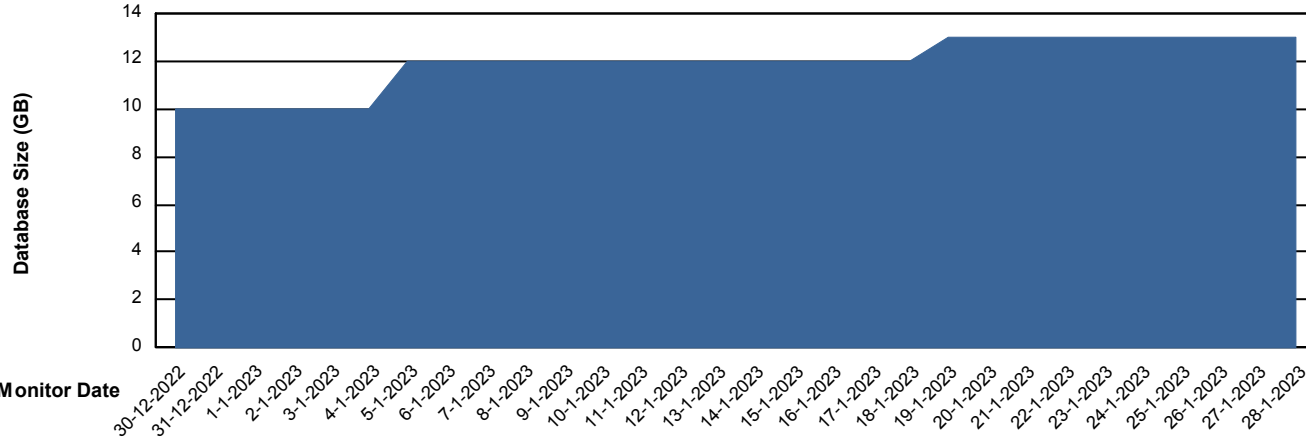

Weekly SLA Customer Report

Customer XMX Production (24/7)
Database ID 146

Database Performance XMX_PROD_ABSDB01_PRDB

Weekly SLA Customer Report

Customer XMX Production (24/7)
Database ID 146

Database Performance XMX_PROD_ABSDB02_SBDB

DB Processes Max 4
DB Processes Max 0
DB Processes Max 1,000

Weekly SLA Customer Report

Customer XMX Production (24/7)
 Database ID 146

DATABASE SIZE XMX_PROD_ABSDB01_PRDB

Database growth over last month

Database Tablespace XMX_PROD_ABSDB01_PRDB