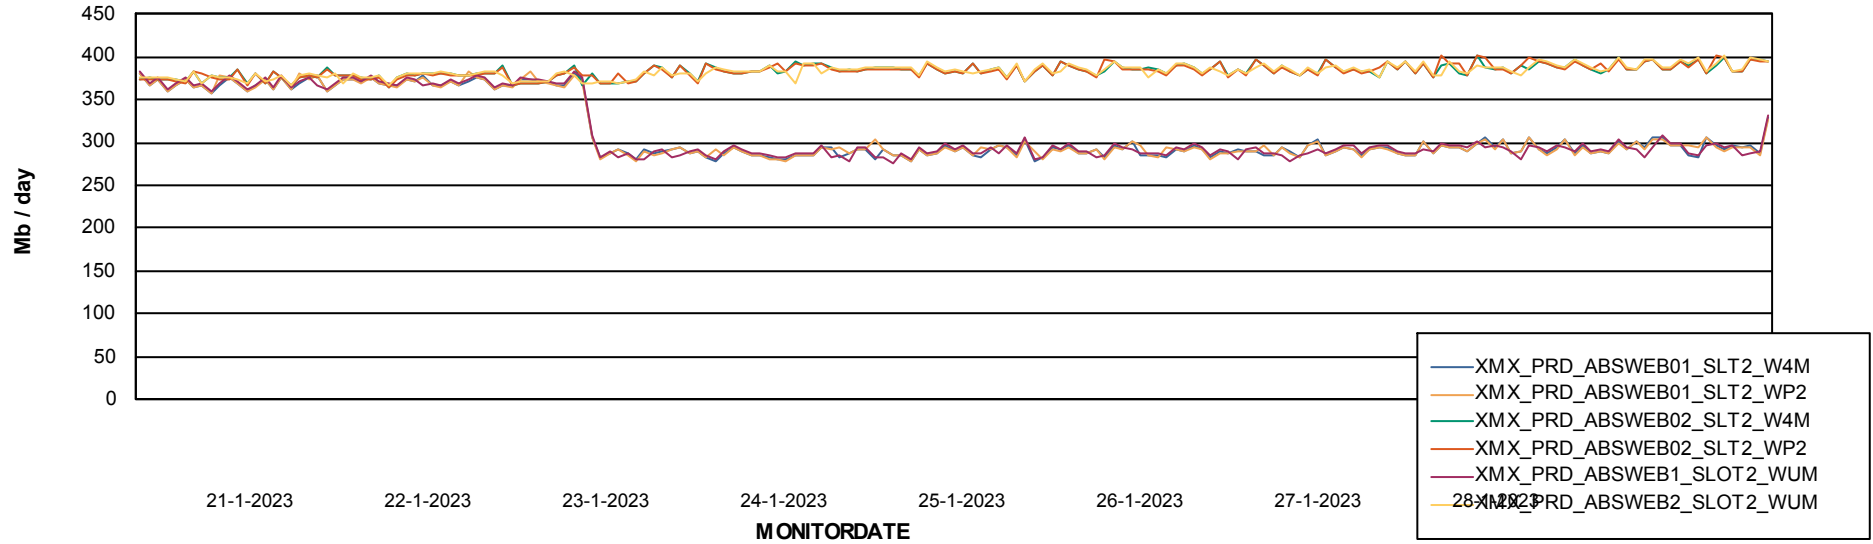

Avg memory used per ReportServer Service

Weekly SLA Customer Report

Customer XMX Production (24/7)
Database ID 146

ABSSolute Web Component Services

Avg memory used per ABS Web component

Weekly SLA Customer Report