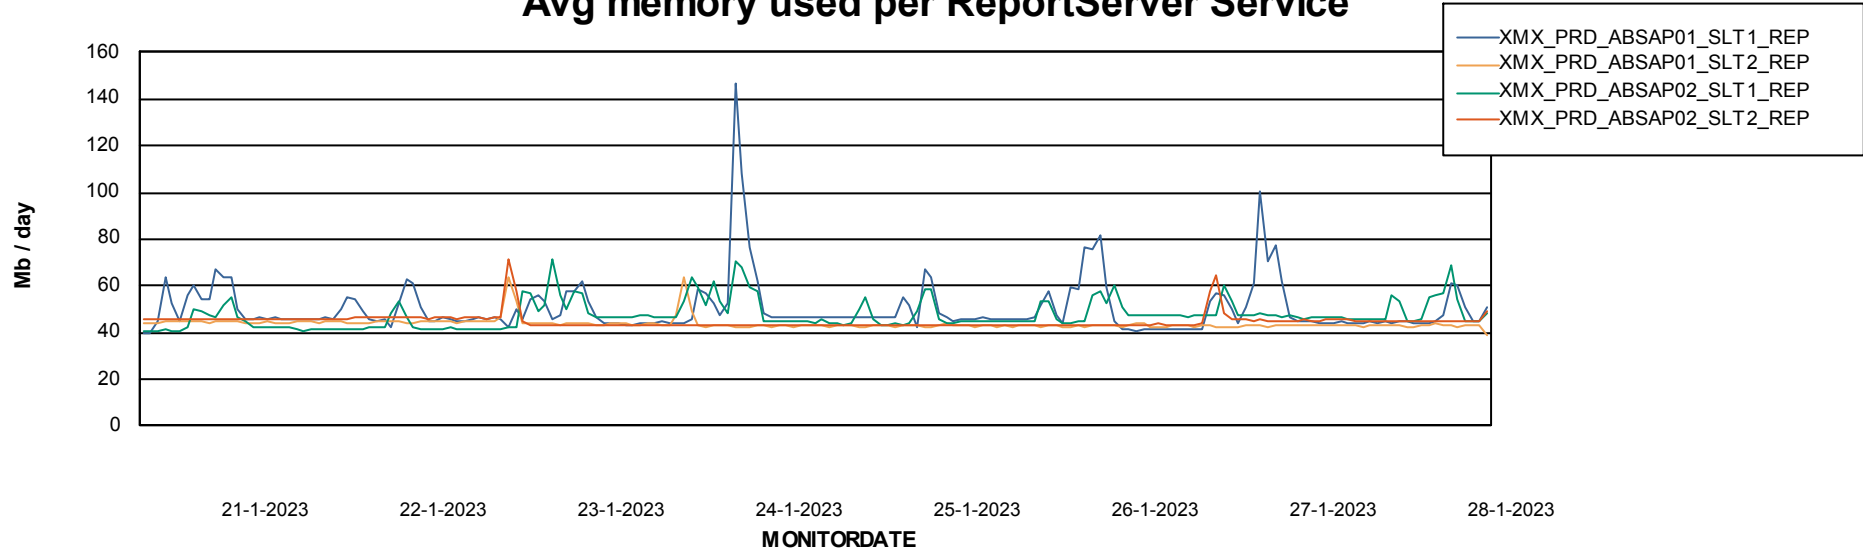

Weekly SLA Customer Report

Customer XMX Production (24/7)
Database ID 146

Standby Database Health XMX Production (24/7)

Recovery lag for last 7 days

Weekly SLA Customer Report

Customer XMX Production (24/7)
Database ID 146

ABSSolute Application Server Services

Avg memory used per ABS Server Service

Avg users per day per ABS server

Weekly SLA Customer Report

Customer XMX Production (24/7)
Database ID 146

ABSSolute Application ReportServer Services

Avg memory used per ReportServer Service

Weekly SLA Customer Report

Customer XMX Production (24/7)
Database ID 146

ABSSolute Web Component Services

Avg memory used per ABS Web component

Weekly SLA Customer Report