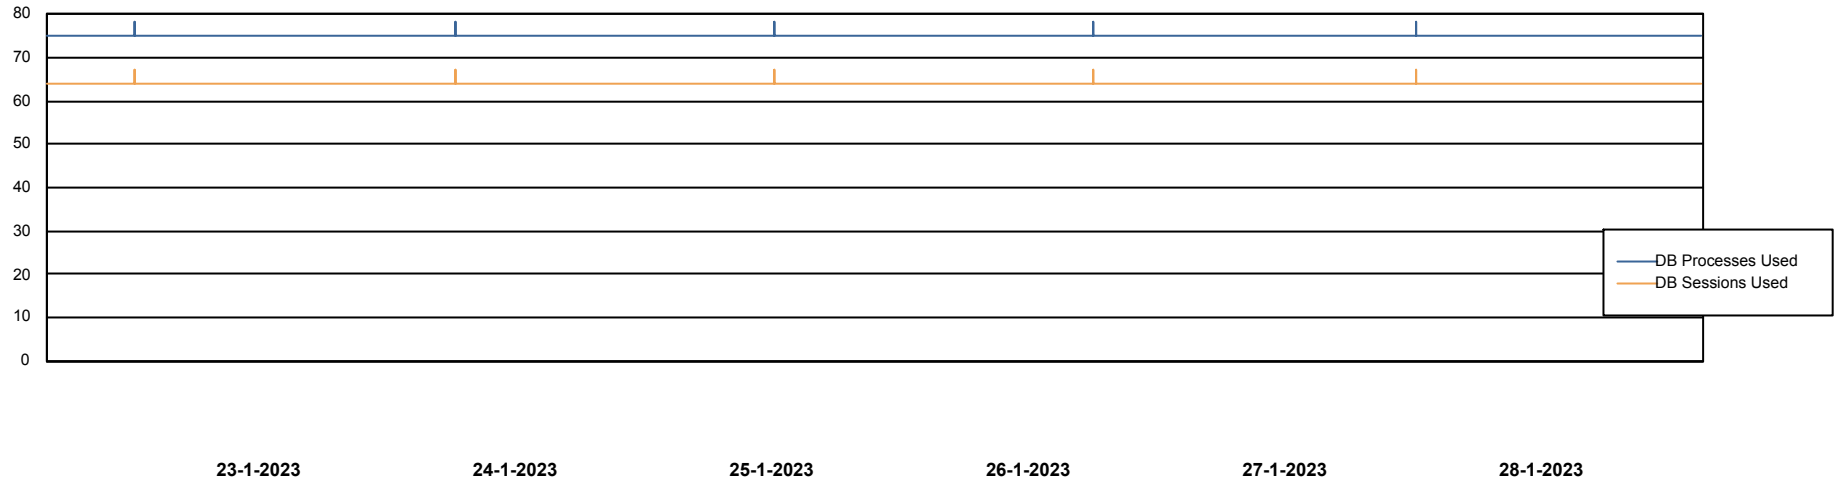

Weekly SLA Customer Report

Customer XMX Production (24/7)
Database ID 146

Database Performance XMX_PROD_ABSDB01_PRDB

Weekly SLA Customer Report

Customer XMX Production (24/7)
Database ID 146

Database Performance XMX_PROD_ABSDB02_SBDB

DB Processes Max 4
DB Processes Max 0
DB Processes Max 1,000

Weekly SLA Customer Report

Customer XMX Production (24/7)
 Database ID 146

DATABASE SIZE XMX_PROD_ABSDB01_PRDB

Database growth over last month

Database Tablespace XMX_PROD_ABSDB01_PRDB