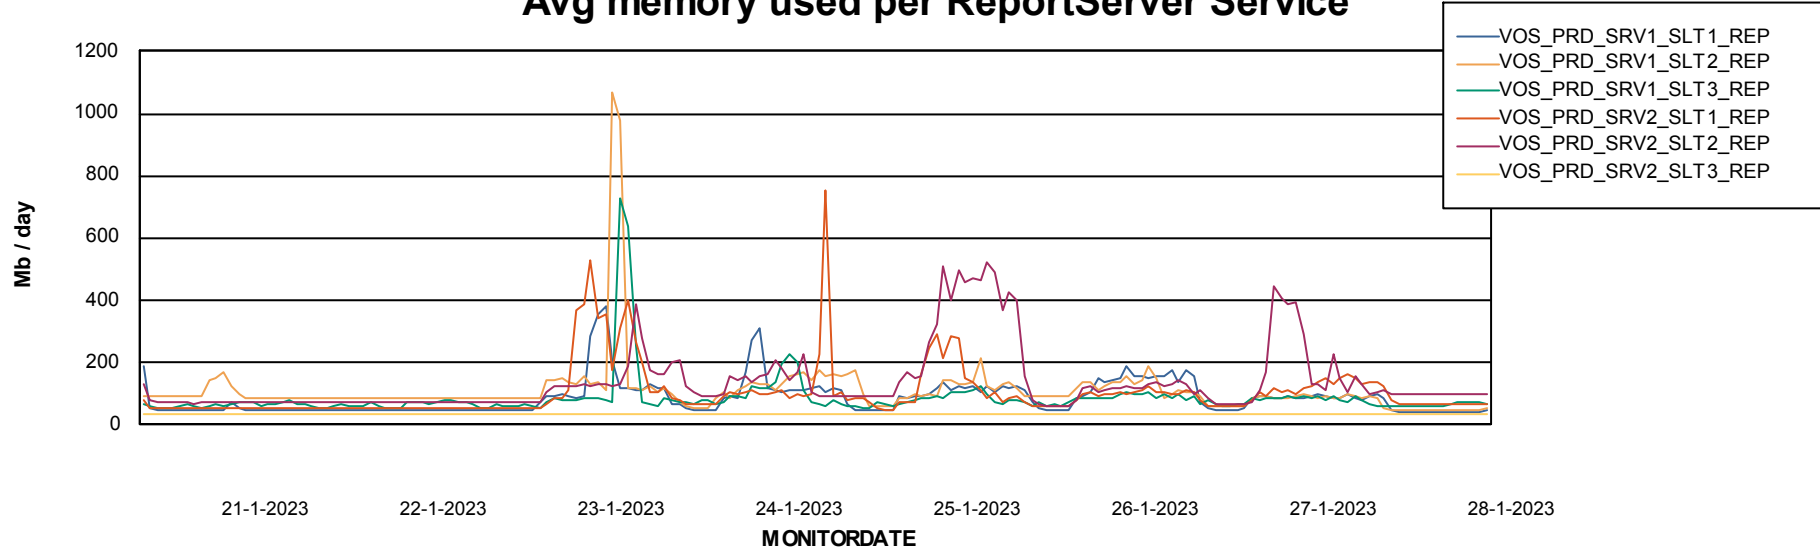

ABSSolute Application ReportServer Services

Avg memory used per ReportServer Service