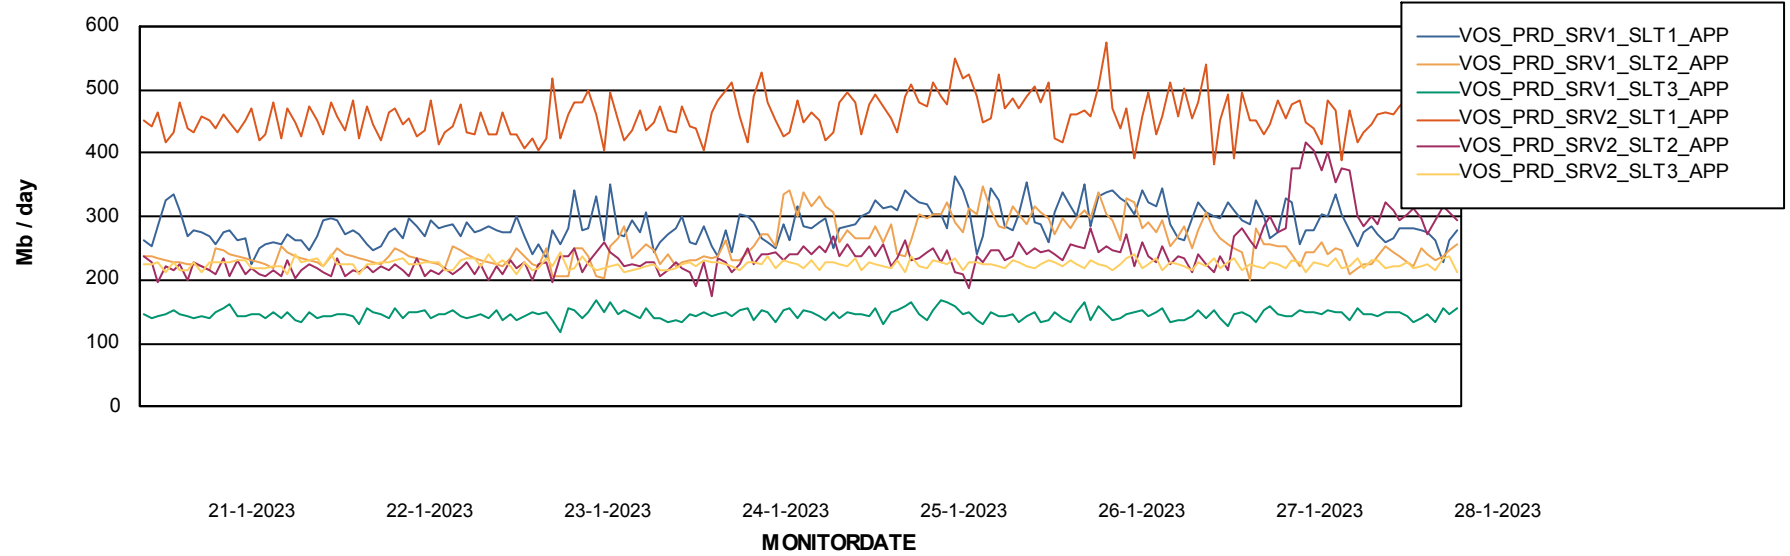

ABSSolute Application Server Services

Avg memory used per ABS Server Service