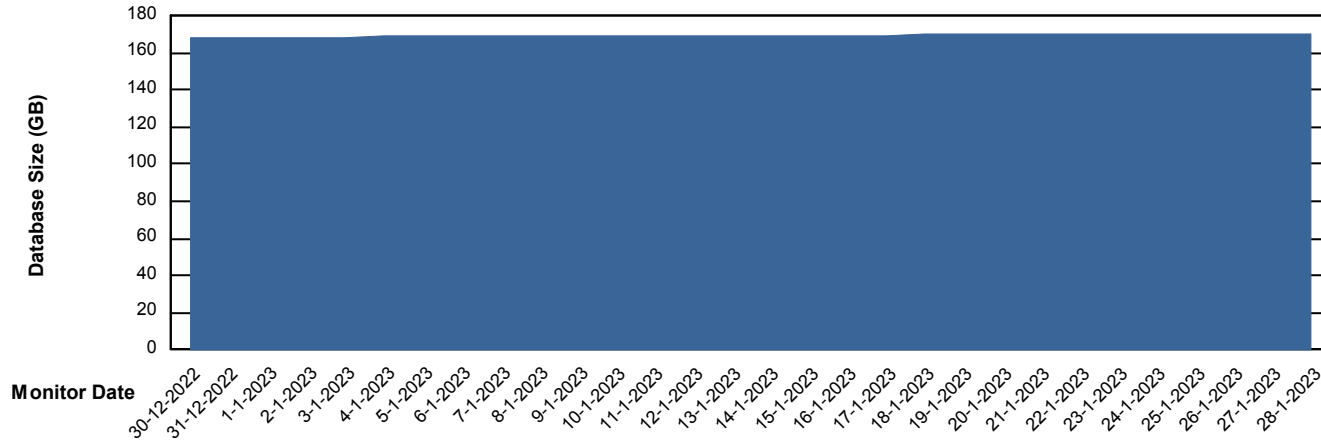

DATABASE SIZE VOSDB_BI

Database growth over last month