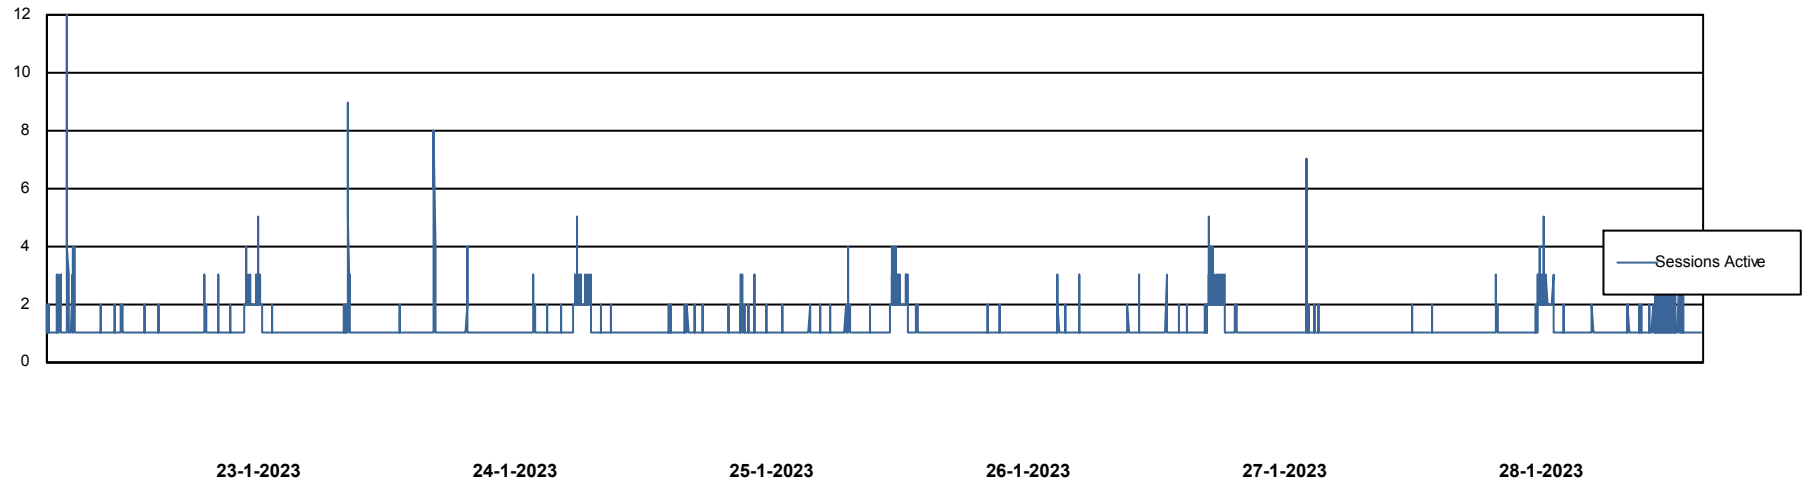

Database Performance VOSDB_BI