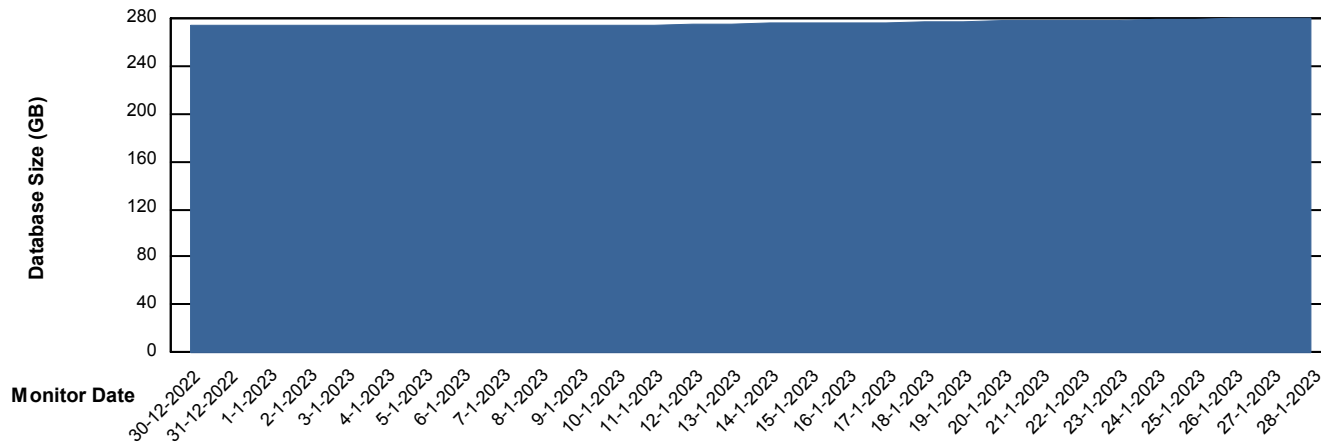

DATABASE SIZE VOSDB_Production

Database growth over last month