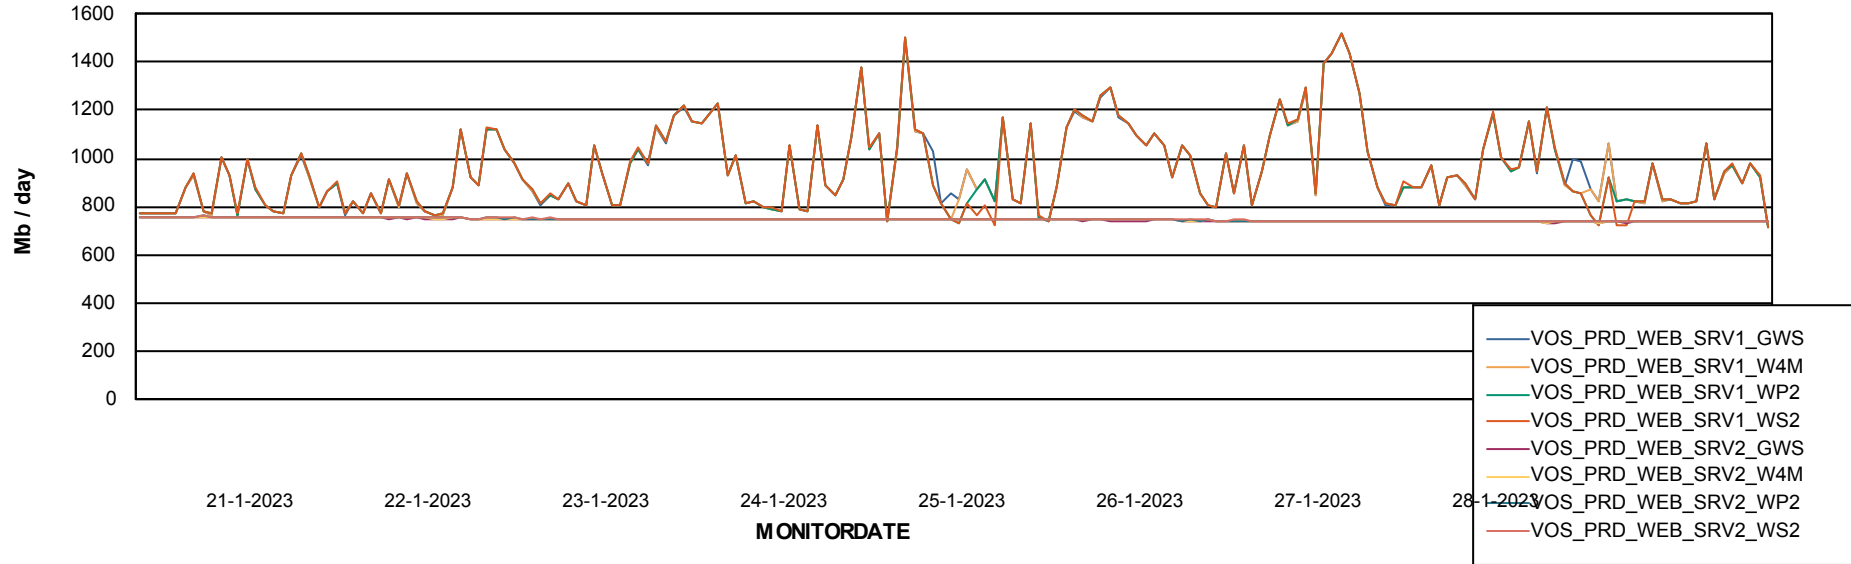

ABSolute Web Component Services

Avg memory used per ABS Web component