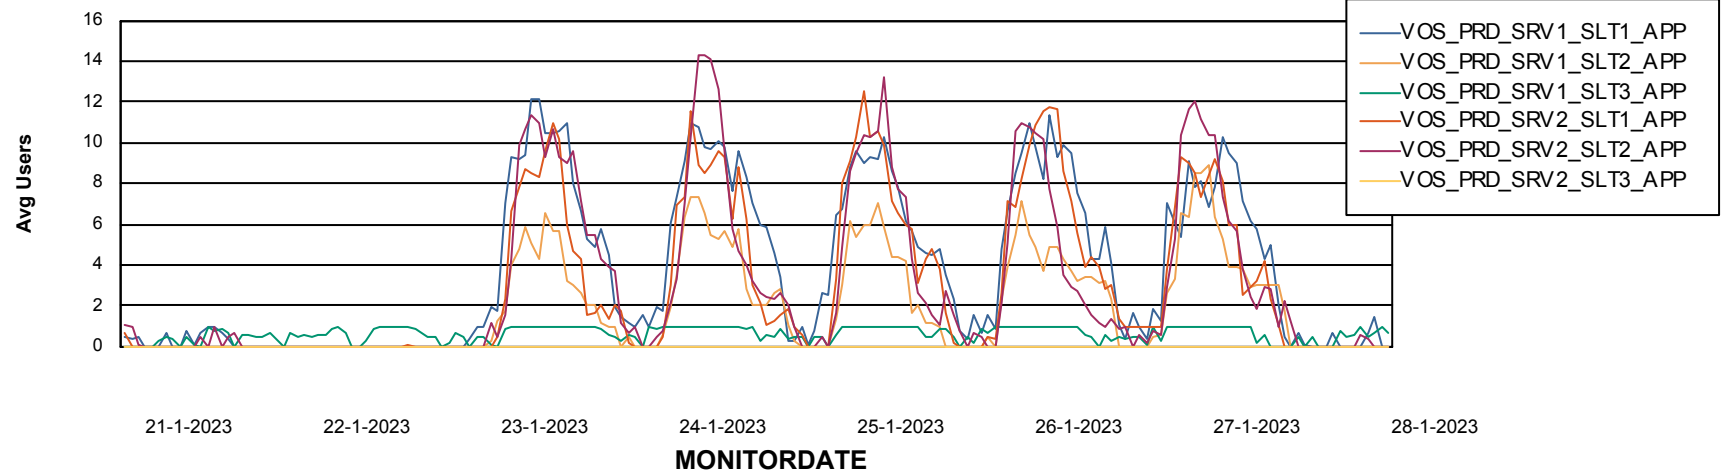

Avg users per day per ABS server