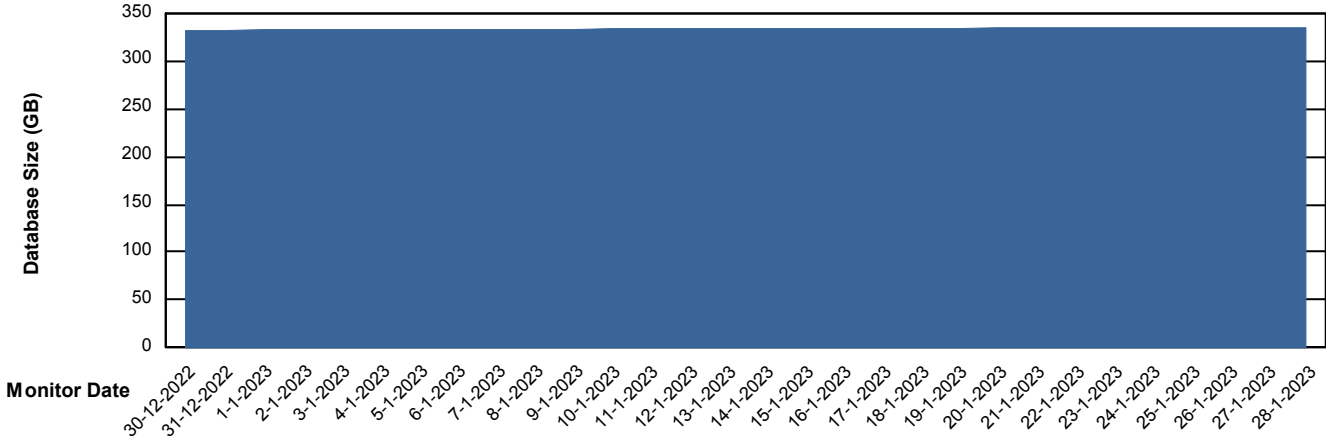

Weekly SLA Customer Report

Customer VEN_Production
Database ID 35

Database Performance VENDB_Production

Weekly SLA Customer Report

Customer VEN_Production
Database ID 35

Database Performance VENDB_Standby

DB Processes Max 300

Weekly SLA Customer Report

Customer VEN_Production
 Database ID 35

DATABASE SIZE VENDB_Production

Database growth over last month

Database Tablespace VENDB_Production

Date	Tablespace Name	Filesize (Gb)	Usedsize (Gb)	Percentage free
28-1-2023	ABSDATA	204	170	17
	INDX	186	155	17
27-1-2023	ABSDATA	204	170	17
	INDX	186	155	17
26-1-2023	ABSDATA	204	170	17
	INDX	186	155	17
25-1-2023	ABSDATA	204	170	17
	INDX	186	155	17
24-1-2023	ABSDATA	204	170	17
	INDX	186	155	17
23-1-2023	ABSDATA	204	170	17
	INDX	186	155	17
22-1-2023	ABSDATA	204	170	17
	INDX	186	155	17