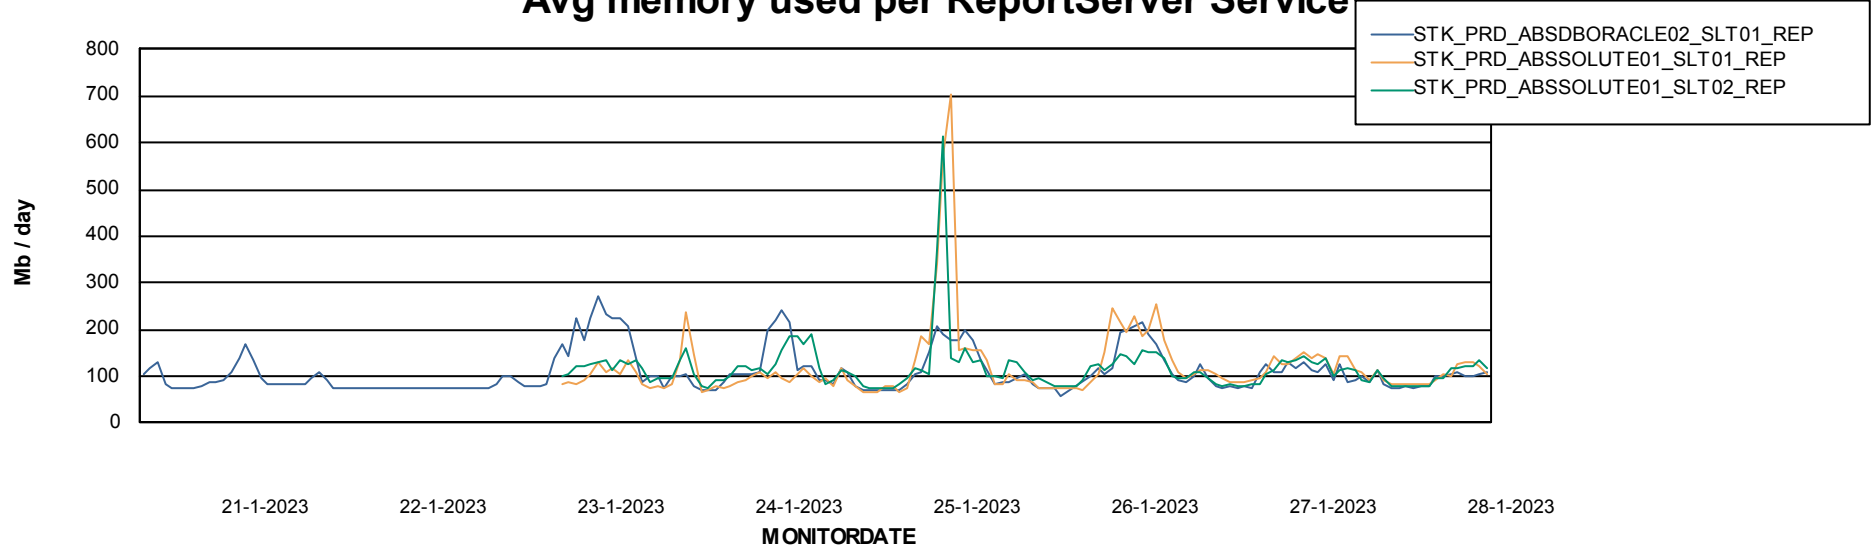

Avg memory used per ABS Server Service

Avg users per day per ABS server

Weekly SLA Customer Report

Customer STK_Production
Database ID 82

ABSSolute Application ReportServer Services

Avg memory used per ReportServer Service