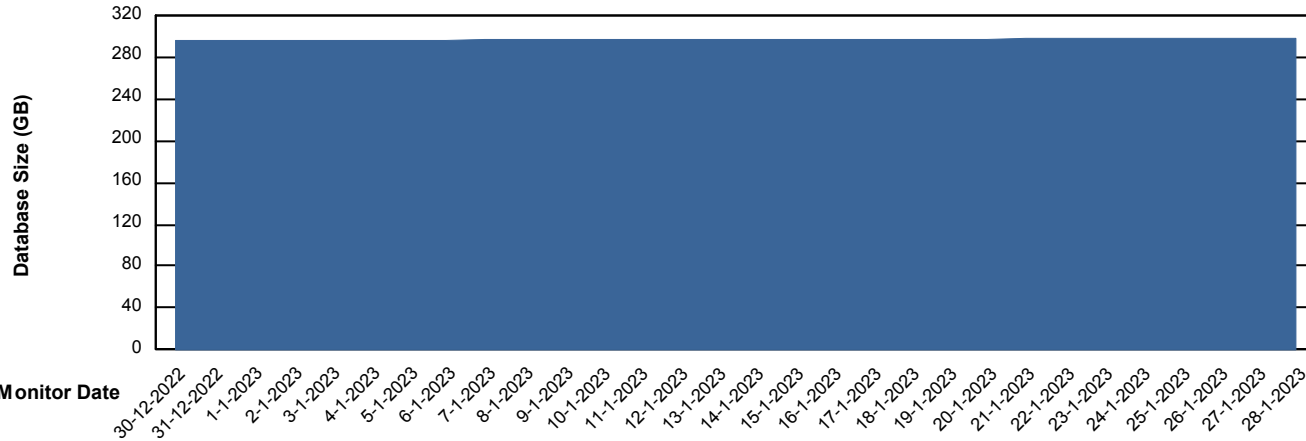

DATABASE SIZE STKDB_Production

Database growth over last month