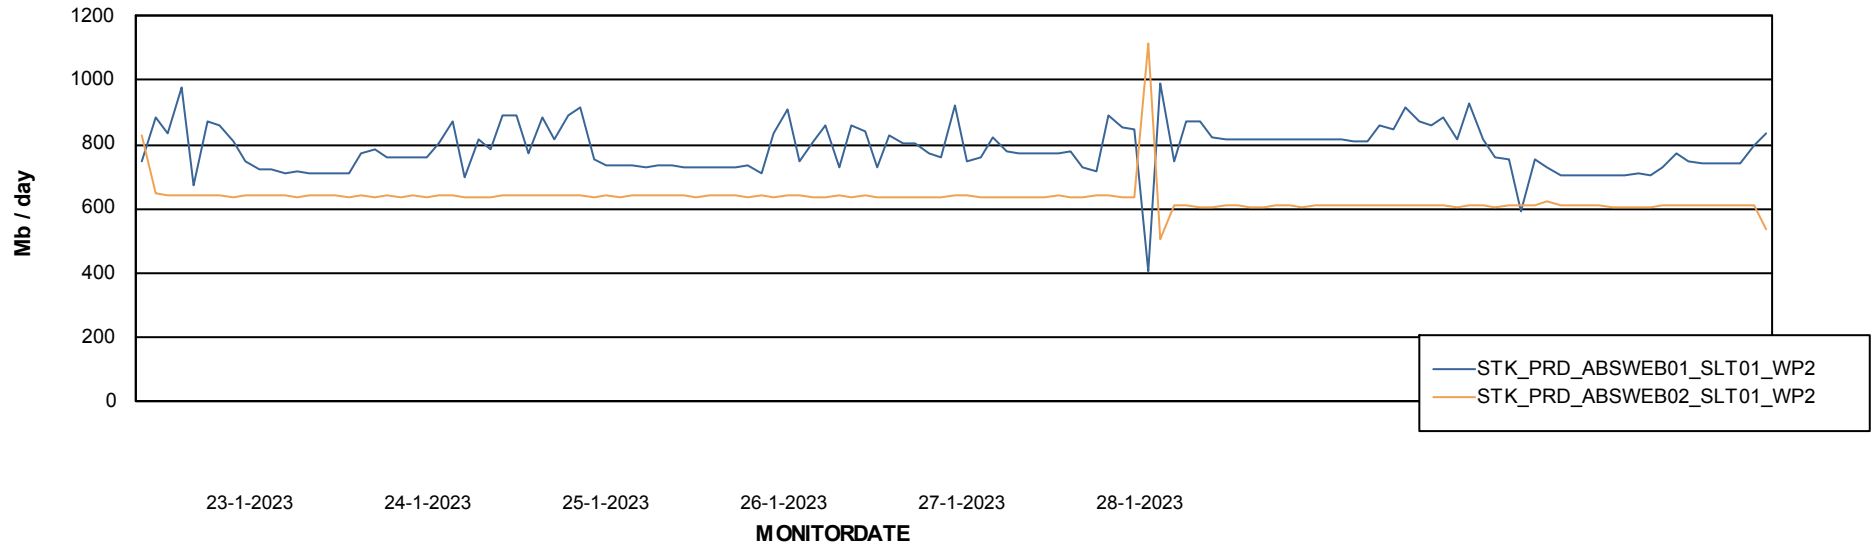

ABSSolute Web Component Services

Avg memory used per ABS Web component