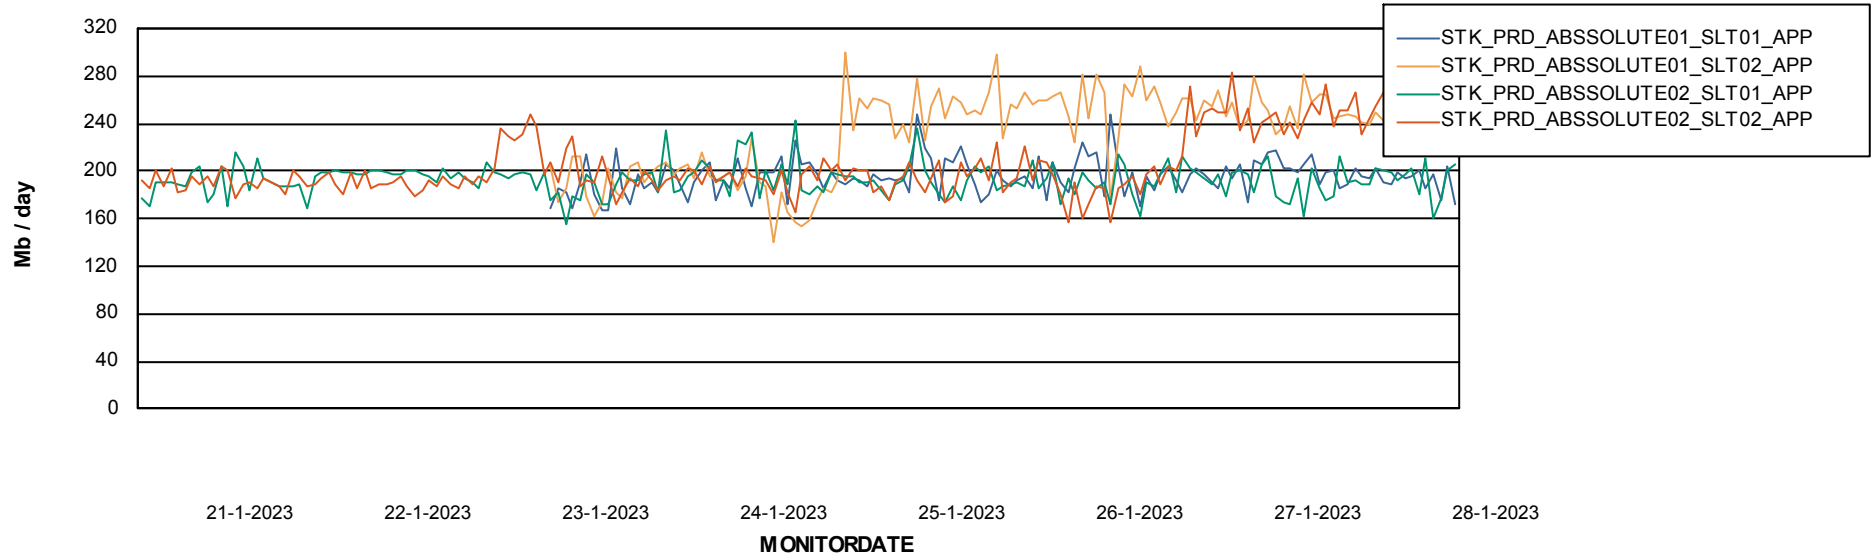

ABSSolute Application Server Services

Avg memory used per ABS Server Service