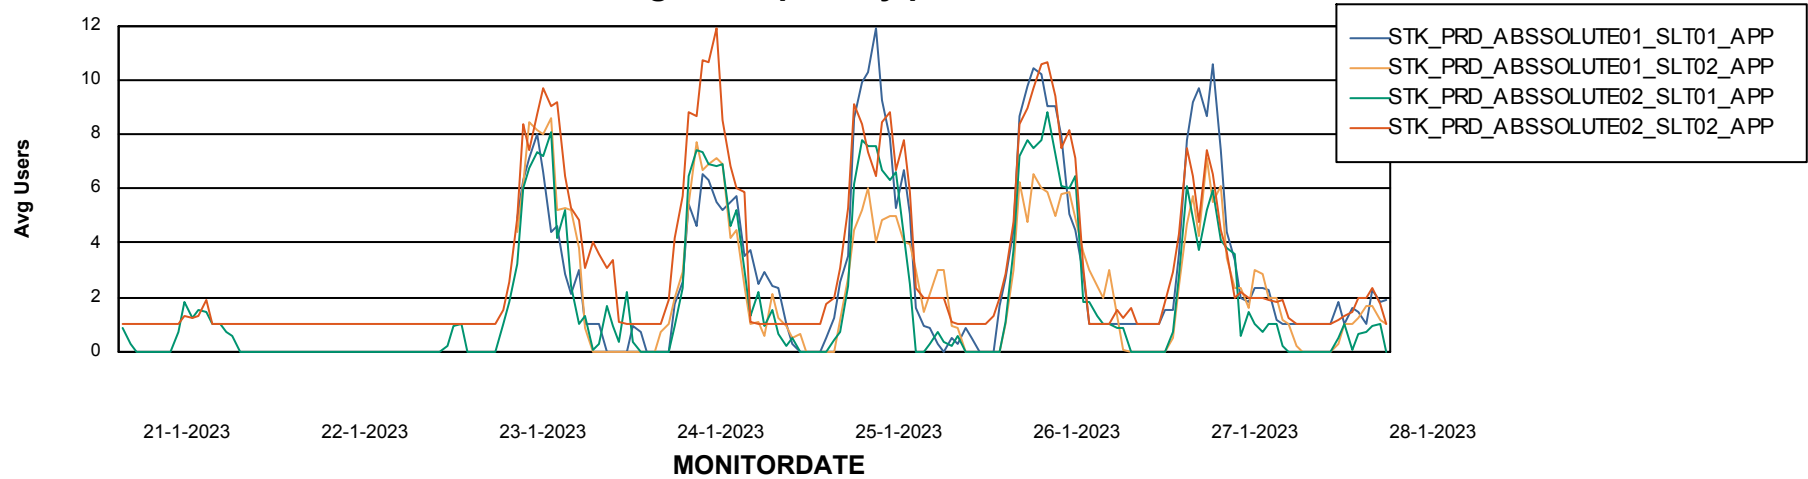

Avg users per day per ABS server