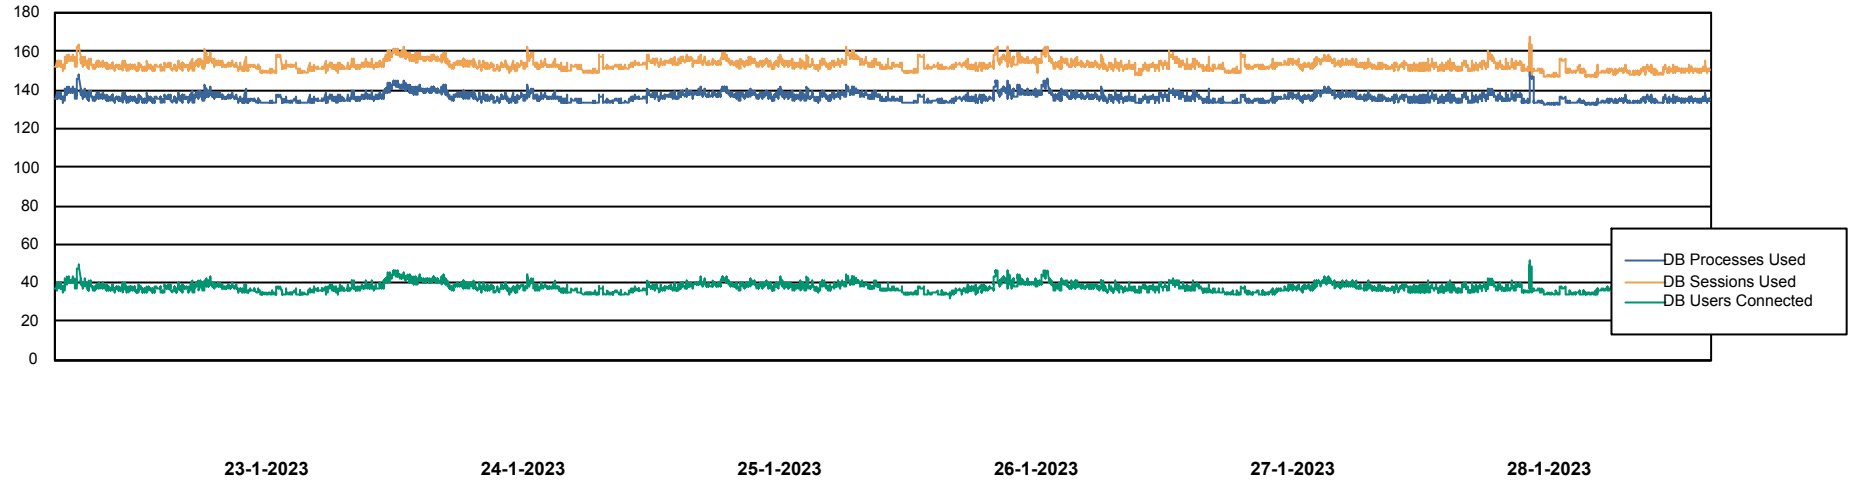

Weekly SLA Customer Report

Customer STK_Production
Database ID 82

Harddisk Usage STK_PRD_ABSWEB02

	Free disk space on C: (%)	Total disk space on C: (Gb)	Used disk space on C: (Gb)
28-1-2023	83	150	25
27-1-2023	83	150	26
26-1-2023	83	150	25
25-1-2023	83	150	25
24-1-2023	83	150	25
23-1-2023	83	150	25
22-1-2023	83	150	25

Weekly SLA Customer Report

Customer STK_Production
Database ID 82

Database Performance STKDB_Production

Weekly SLA Customer Report

Customer STK_Production
Database ID 82

Database Performance STKDB_Standby

DB Processes Max 1,000