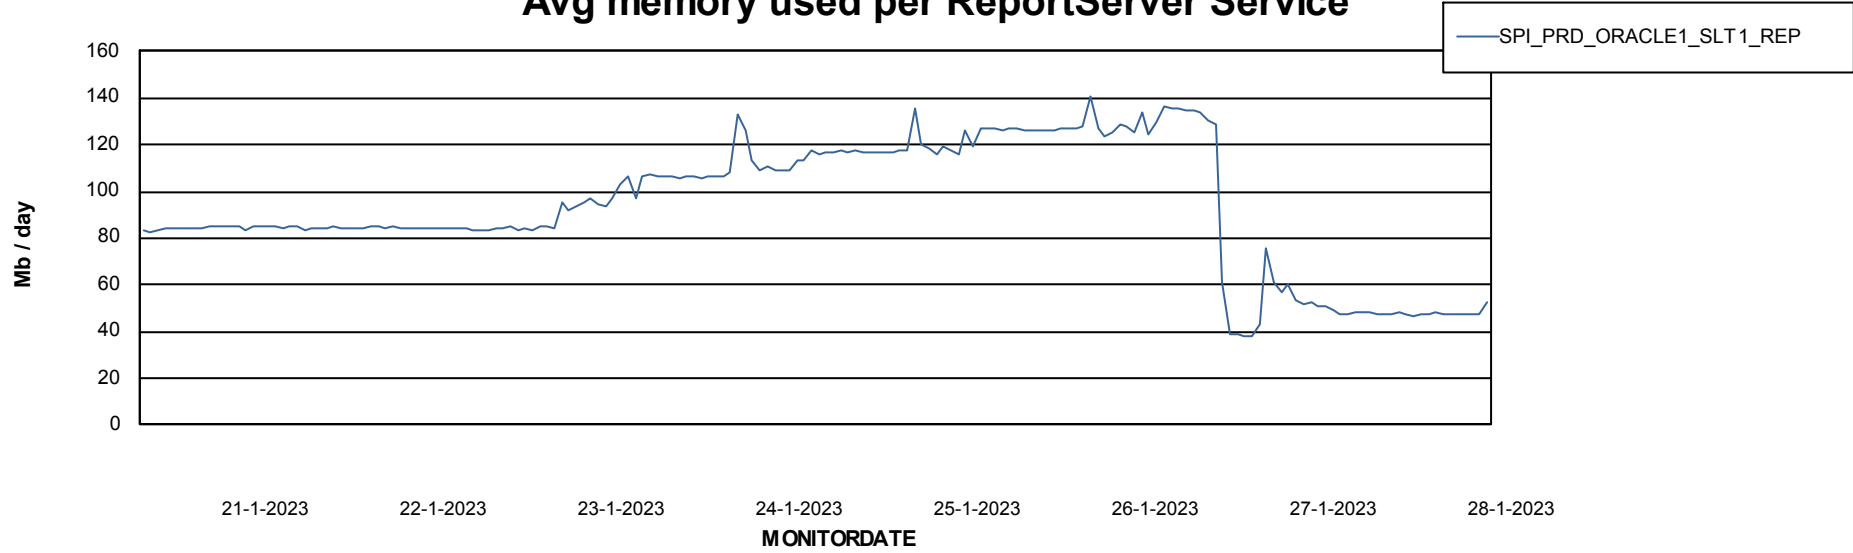

ABSSolute Application ReportServer Services

Avg memory used per ReportServer Service