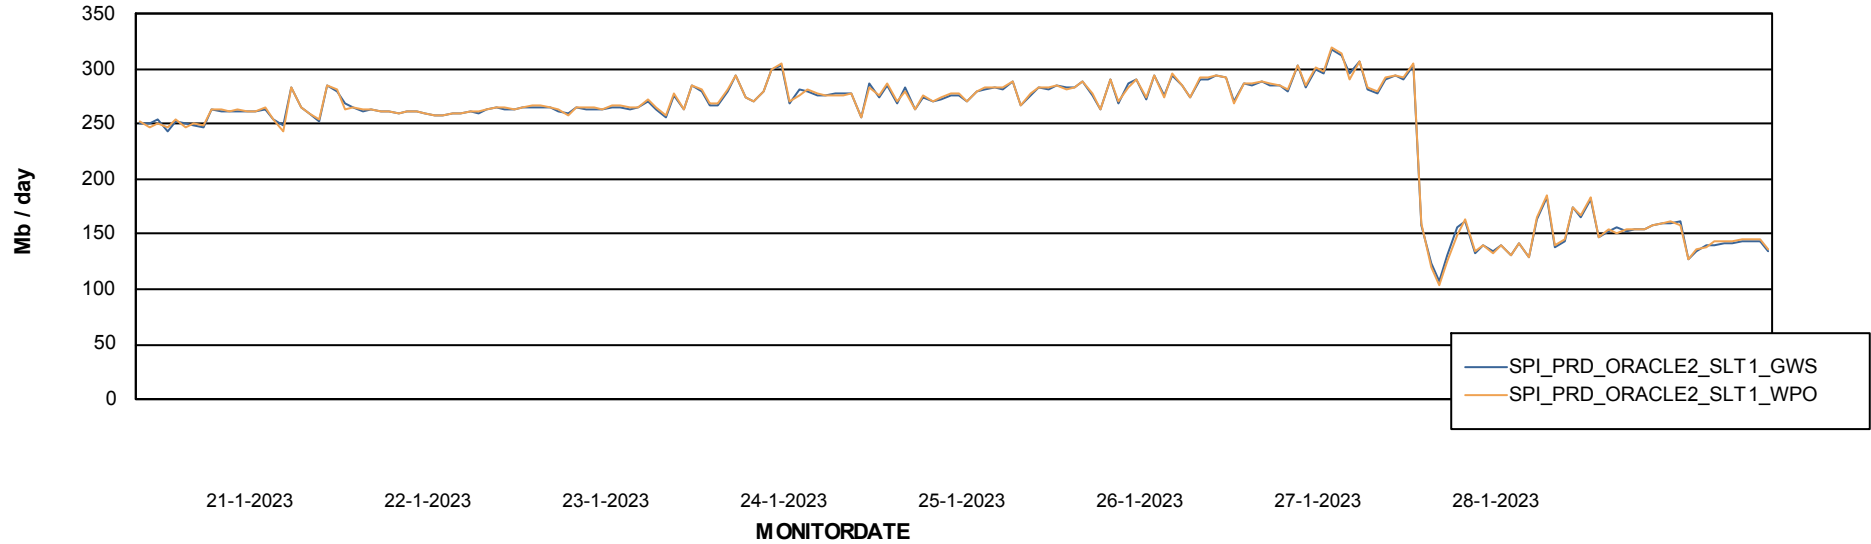

ABSSolute Application ReportServer Services

Avg memory used per ReportServer Service

Weekly SLA Customer Report

Customer SPI_Production
Database ID 49

ABSSolute Web Component Services

Avg memory used per ABS Web component