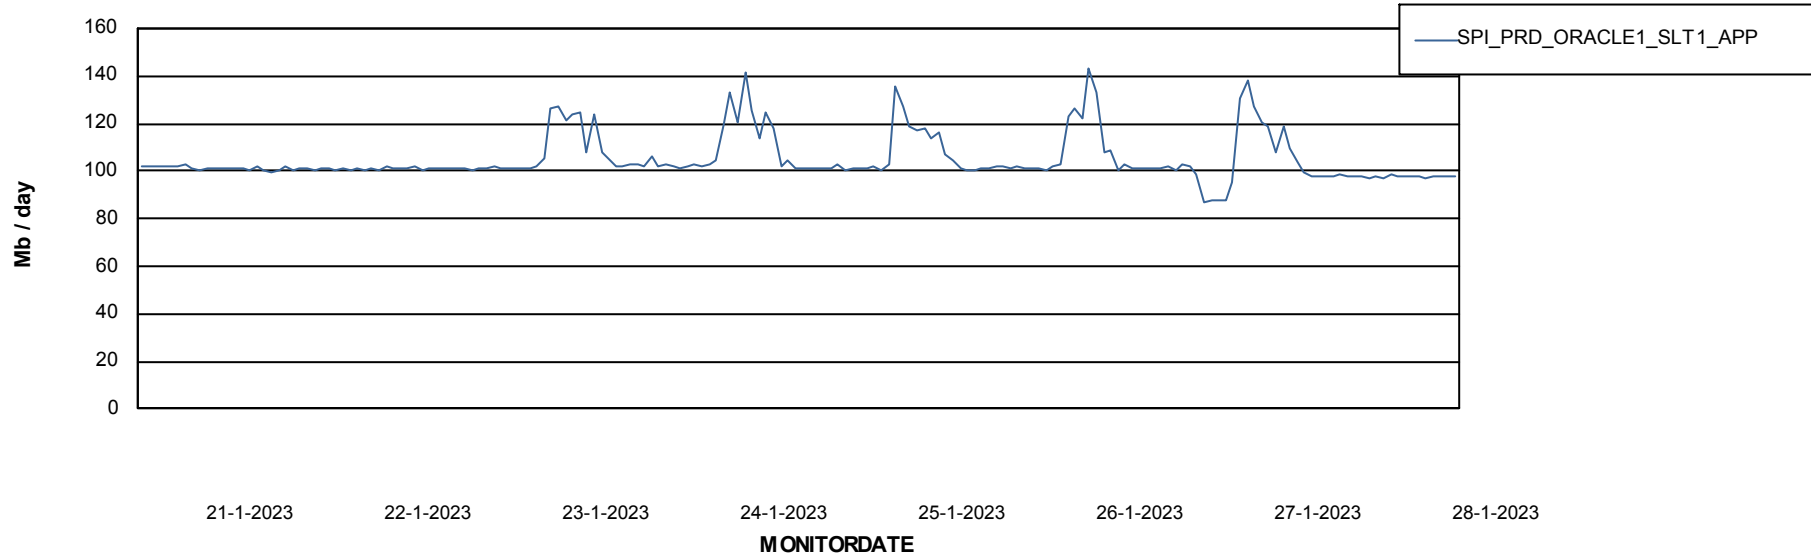

Weekly SLA Customer Report

Customer SPI_Production
Database ID 49

Database Performance SPIDB_Production

DB Processes Max 500

Weekly SLA Customer Report

Customer SPI_Production
Database ID 49

Database Performance SPIDB_Standby

DB Processes Max 500

Weekly SLA Customer Report

Customer SPI_Production
 Database ID 49

DATABASE SIZE SPIDB_Production

Database growth over last month

Database Tablespace SPIDB_Production

Date	Tablespace Name	Filesize (Gb)	Usedsize (Gb)	Percentage free
28-1-2023	ABSDATA	5	3	48
	INDX	8	4	46
27-1-2023	ABSDATA	5	3	48
	INDX	8	4	46
26-1-2023	ABSDATA	5	3	48
	INDX	8	4	46
25-1-2023	ABSDATA	5	3	48
	INDX	8	4	46
24-1-2023	ABSDATA	5	3	48
	INDX	8	4	46
23-1-2023	ABSDATA	5	3	48
	INDX	8	4	46
22-1-2023	ABSDATA	5	3	48
	INDX	8	4	46

Weekly SLA Customer Report

Customer SPI_Production
Database ID 49

ABSSolute Application Server Services

Avg memory used per ABS Server Service

Avg users per day per ABS server

Weekly SLA Customer Report

Customer SPI_Production
Database ID 49