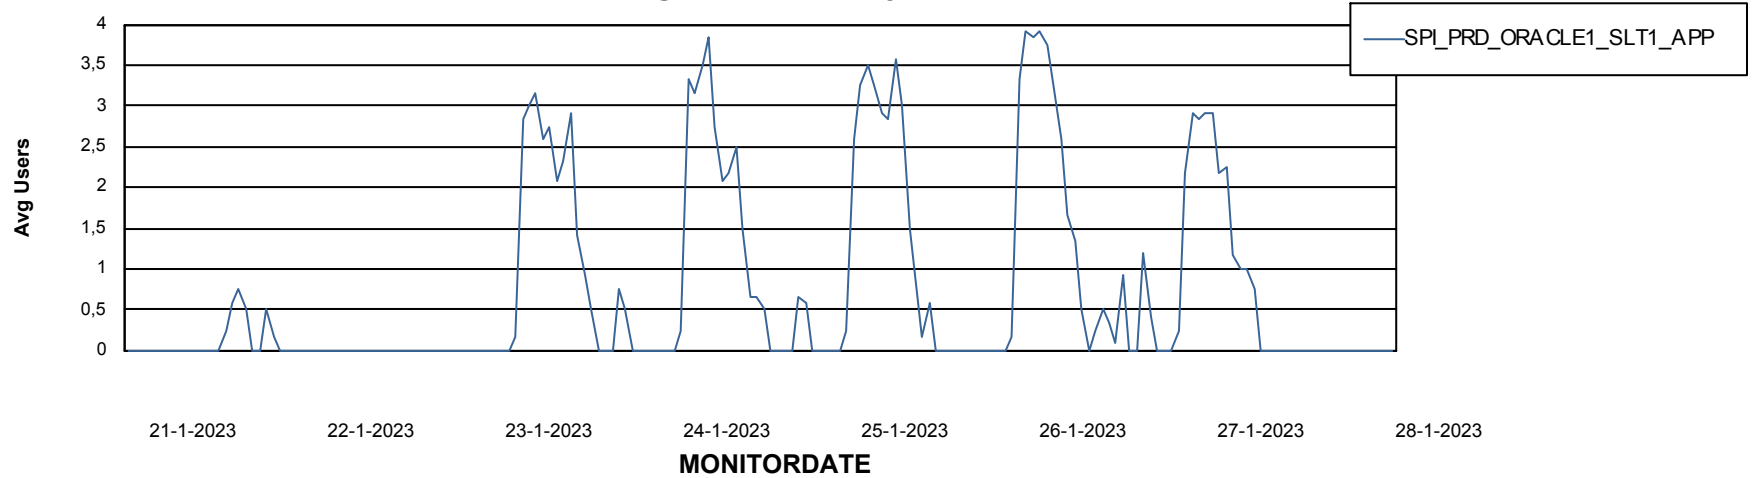

Weekly SLA Customer Report

Customer SPI_Production
Database ID 49

ABSSolute Application Server Services

Avg memory used per ABS Server Service

Avg users per day per ABS server

Weekly SLA Customer Report

Customer SPI_Production
Database ID 49