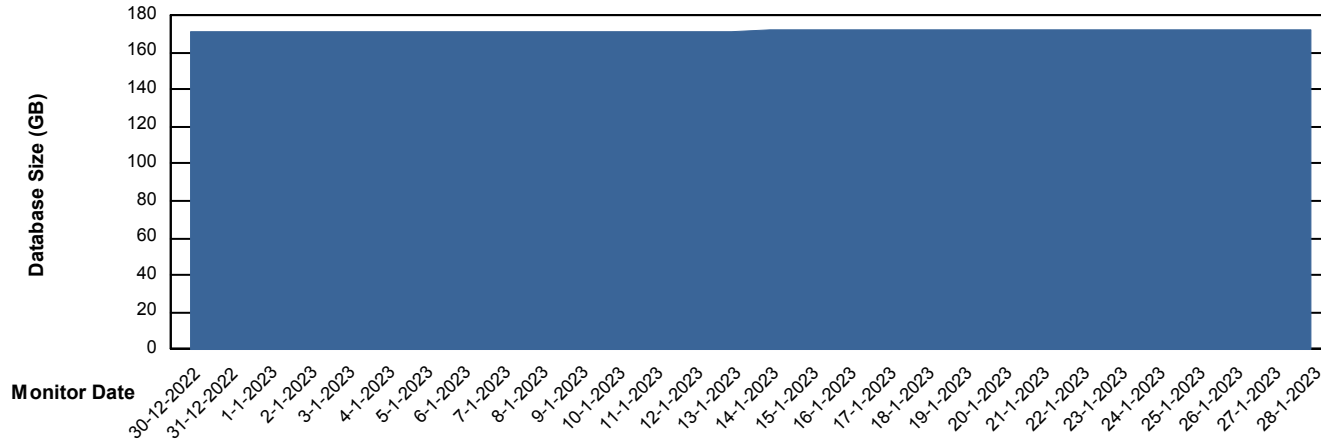

Database growth over last month

Database Tablespace SNG_PRD_ORACLE1

Date	Tablespace Name	Filesize (Gb)	Usedsize (Gb)	Percentage free
28-1-2023	ABSDATA	48	37	22
	INDX	120	100	17
27-1-2023	ABSDATA	48	37	22
	INDX	120	100	17
26-1-2023	ABSDATA	48	37	22
	INDX	120	100	17
25-1-2023	ABSDATA	48	37	22
	INDX	120	100	17
24-1-2023	ABSDATA	48	37	22
	INDX	120	100	17
23-1-2023	ABSDATA	48	37	22
	INDX	120	100	17
22-1-2023	ABSDATA	48	37	22
	INDX	120	100	17