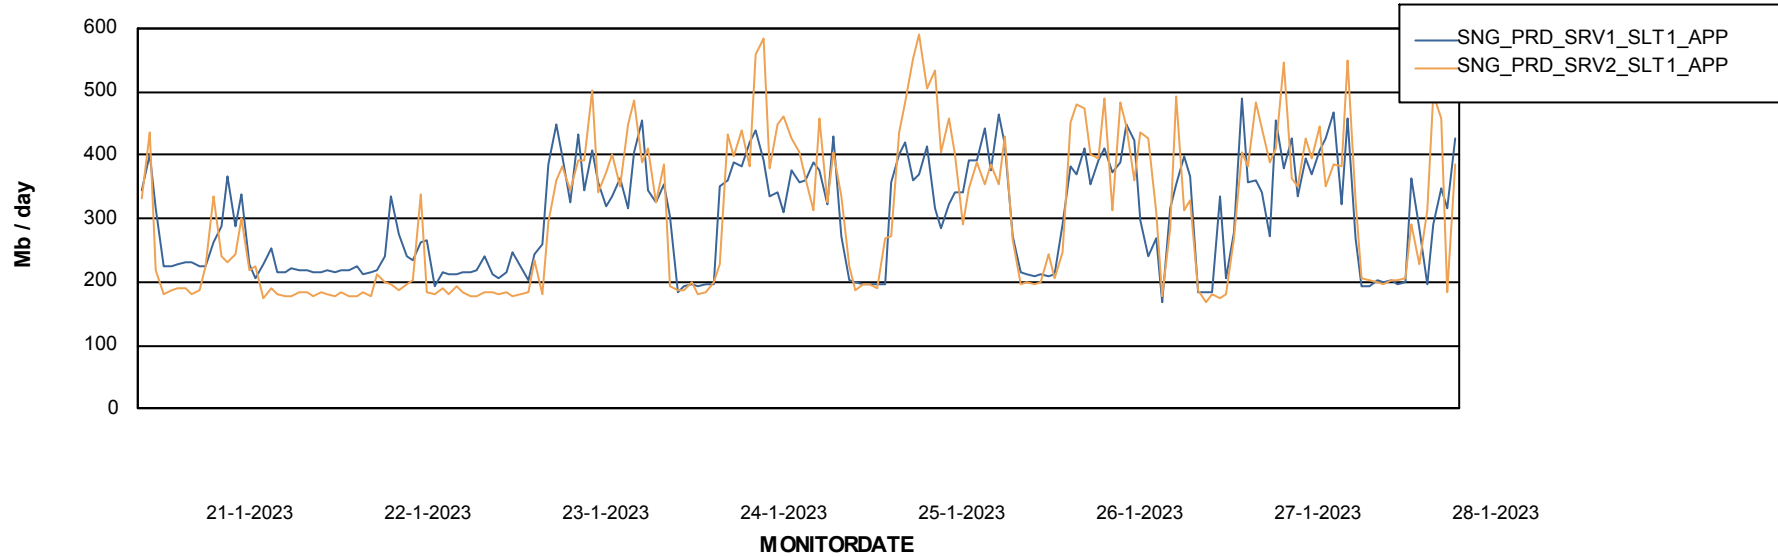

ABSSolute Application Server Services

Avg memory used per ABS Server Service