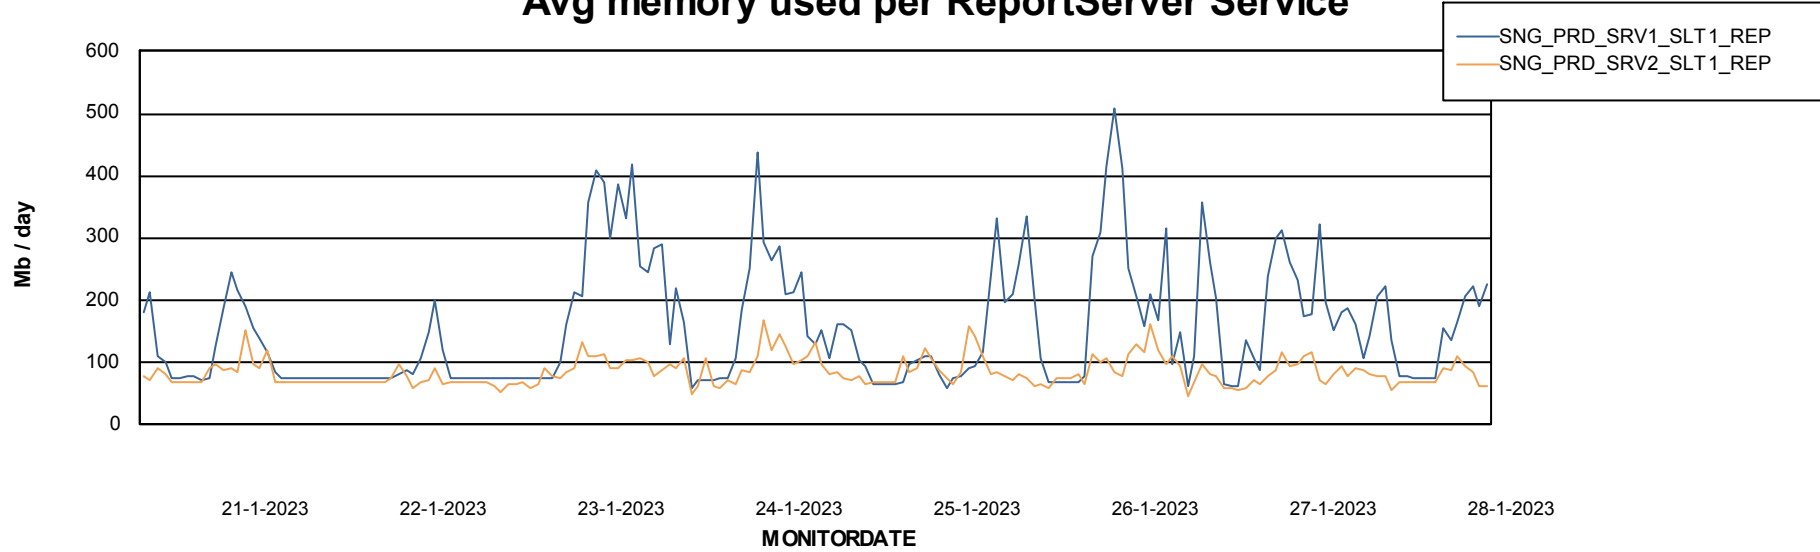

ABSSolute Application ReportServer Services

Avg memory used per ReportServer Service