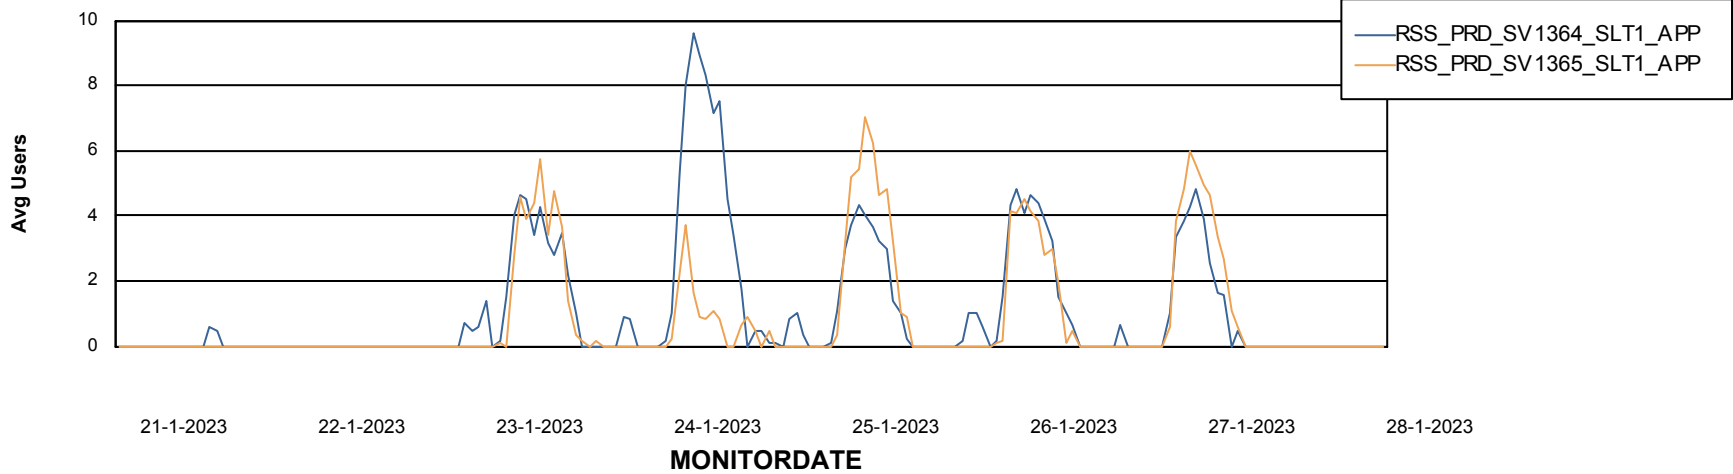

Avg users per day per ABS server