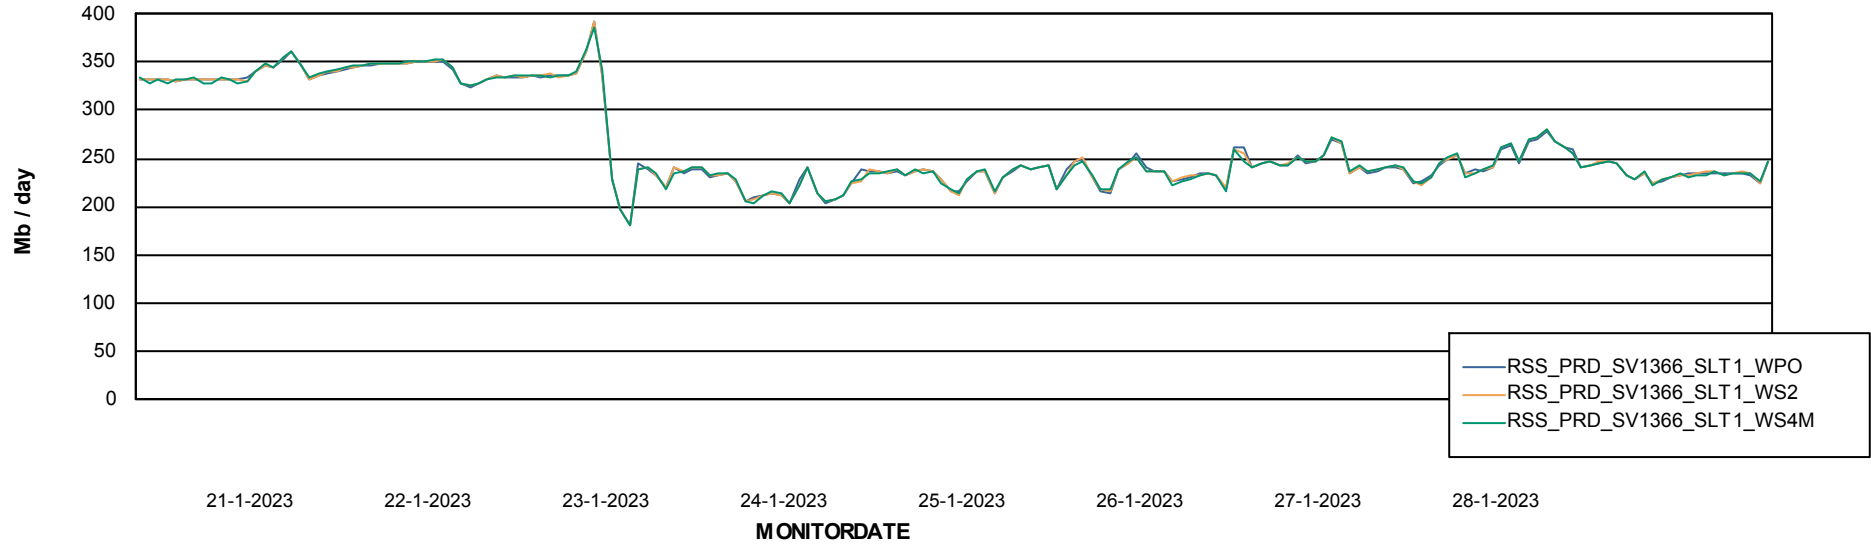

ABSSolute Web Component Services

Avg memory used per ABS Web component