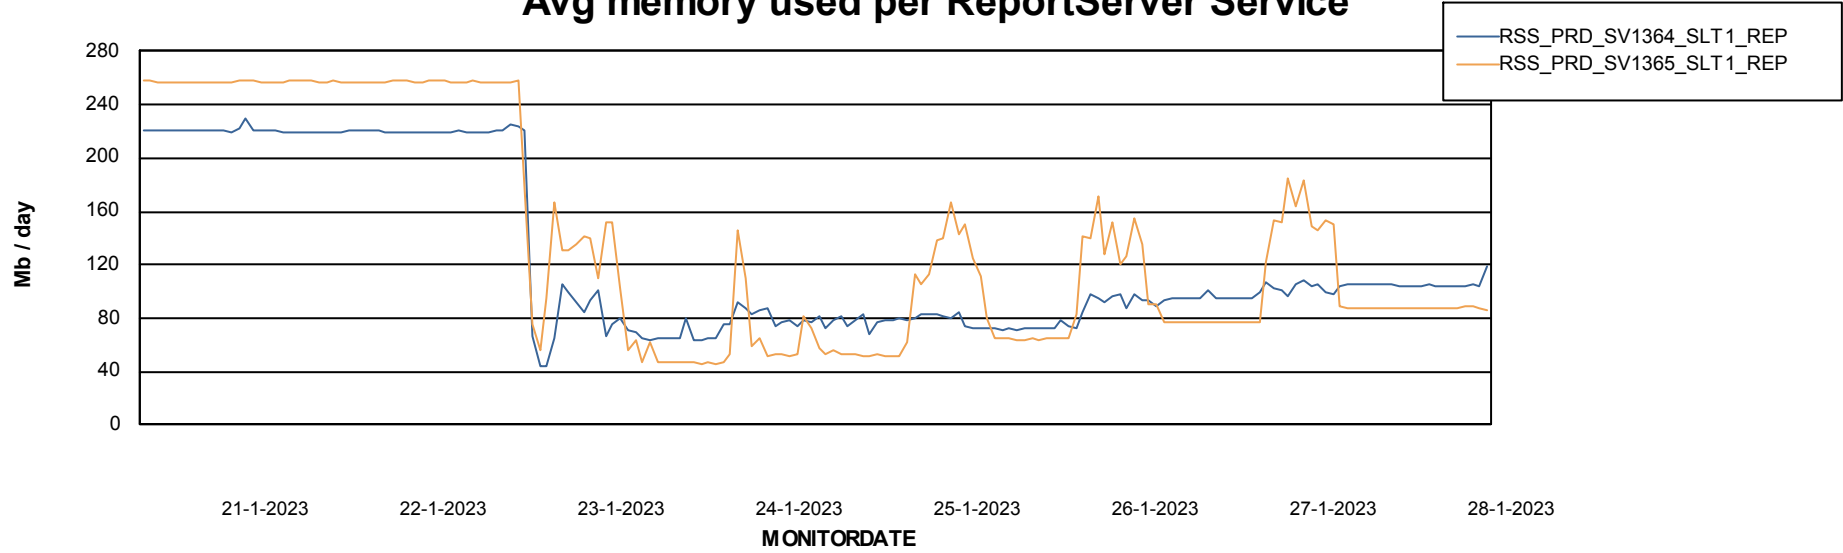

ABSSolute Application ReportServer Services

Avg memory used per ReportServer Service