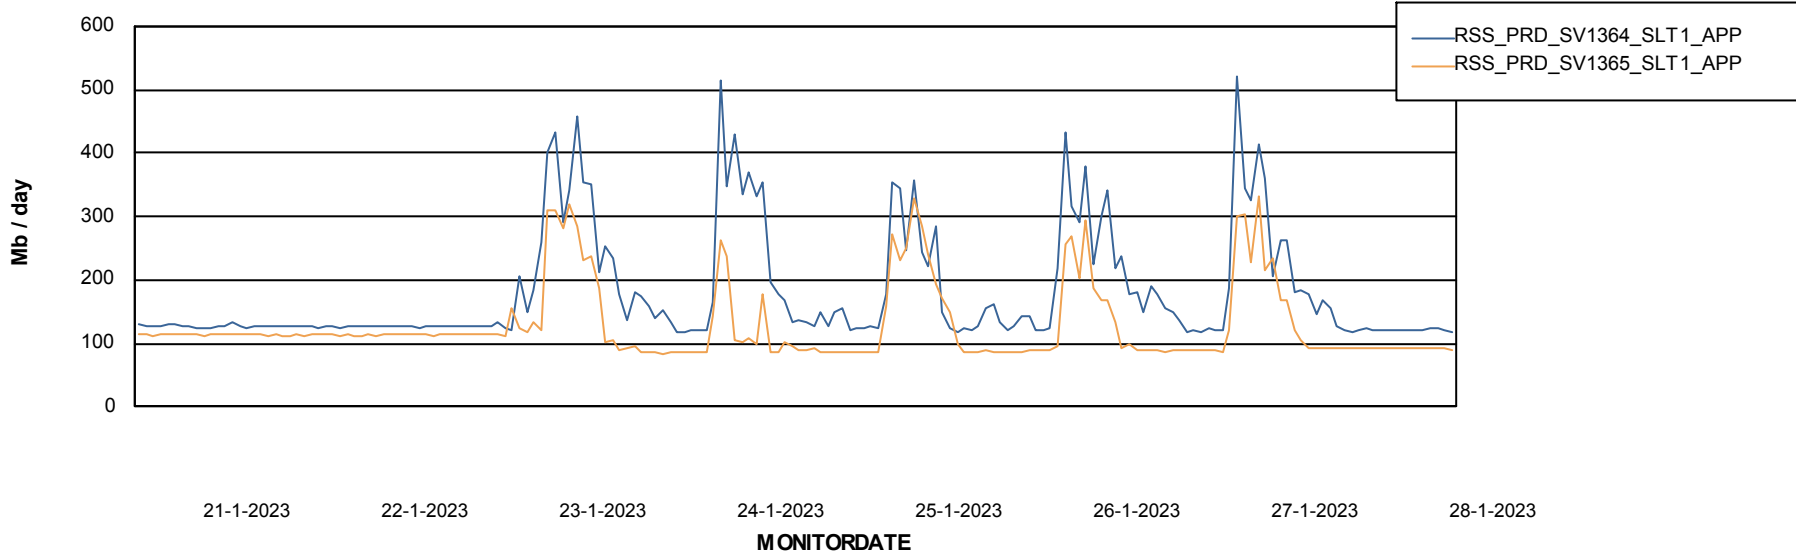

ABSSolute Application Server Services

Avg memory used per ABS Server Service