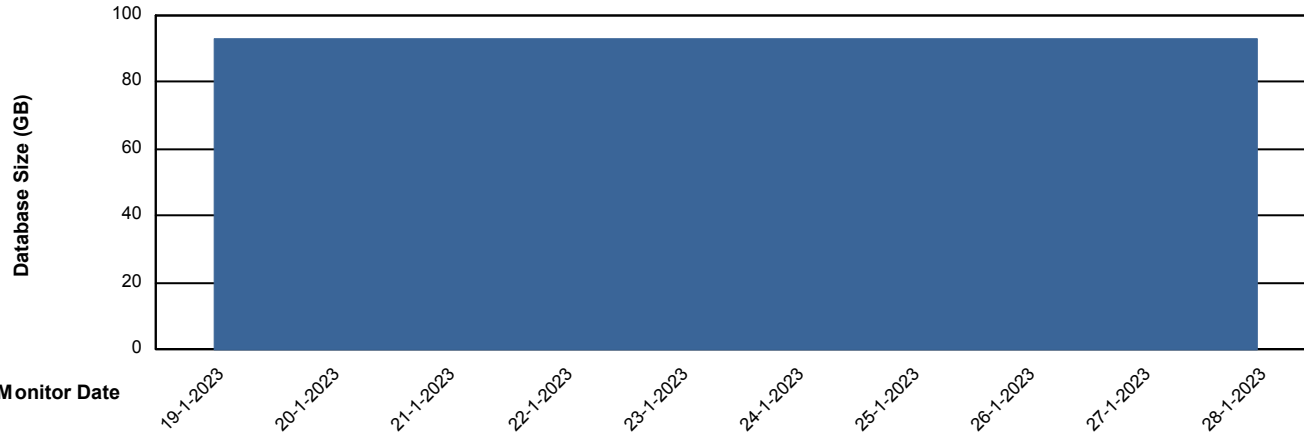

DATABASE SIZE RSS_PRD_SV1364_PRD_DB

Database growth over last month