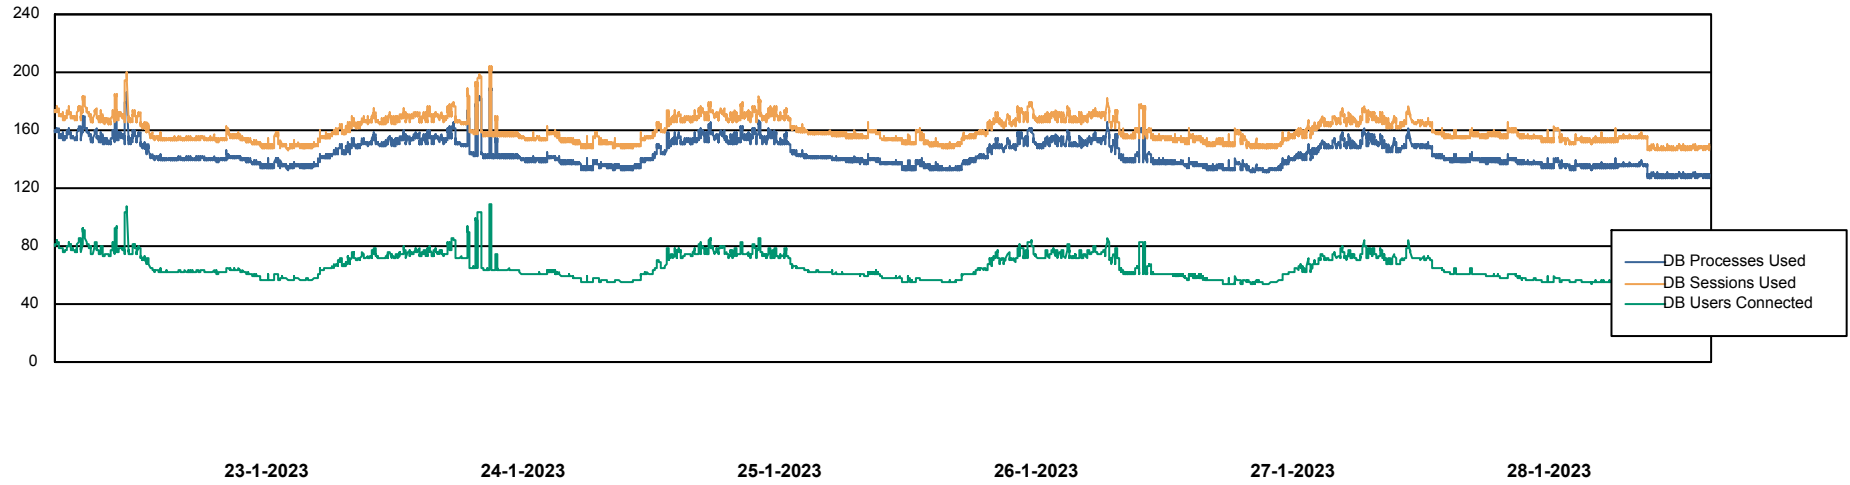

Harddisk Usage RFL_STB

	Free disk space on C: (%)	Total disk space on C: (Gb)	Used disk space on C: (Gb)	Free disk space on D: (%)	Total disk space on D: (Gb)	Used disk space on D: (Gb)	Free disk space on E: (%)	Total disk space on E: (Gb)	Used disk space on E: (Gb)	Free disk space on F: (%)
28-1-2023	23	195	150	72	559	156	33	559	372	80
27-1-2023	23	195	150	72	559	156	33	559	372	80
26-1-2023	23	195	150	72	559	156	33	559	372	80
25-1-2023	23	195	150	72	559	156	33	559	372	80
24-1-2023	23	195	150	72	559	156	33	559	372	80
23-1-2023	23	195	150	72	559	156	33	559	372	80
22-1-2023	23	195	150	72	559	156	33	559	372	80

Weekly SLA Customer Report

Customer RFL_Production
Database ID 36

Database Performance RFLDB_Production

Weekly SLA Customer Report

Customer RFL_Production
Database ID 36

Database Performance RFLDB_Standby

DB Processes Max 1,000