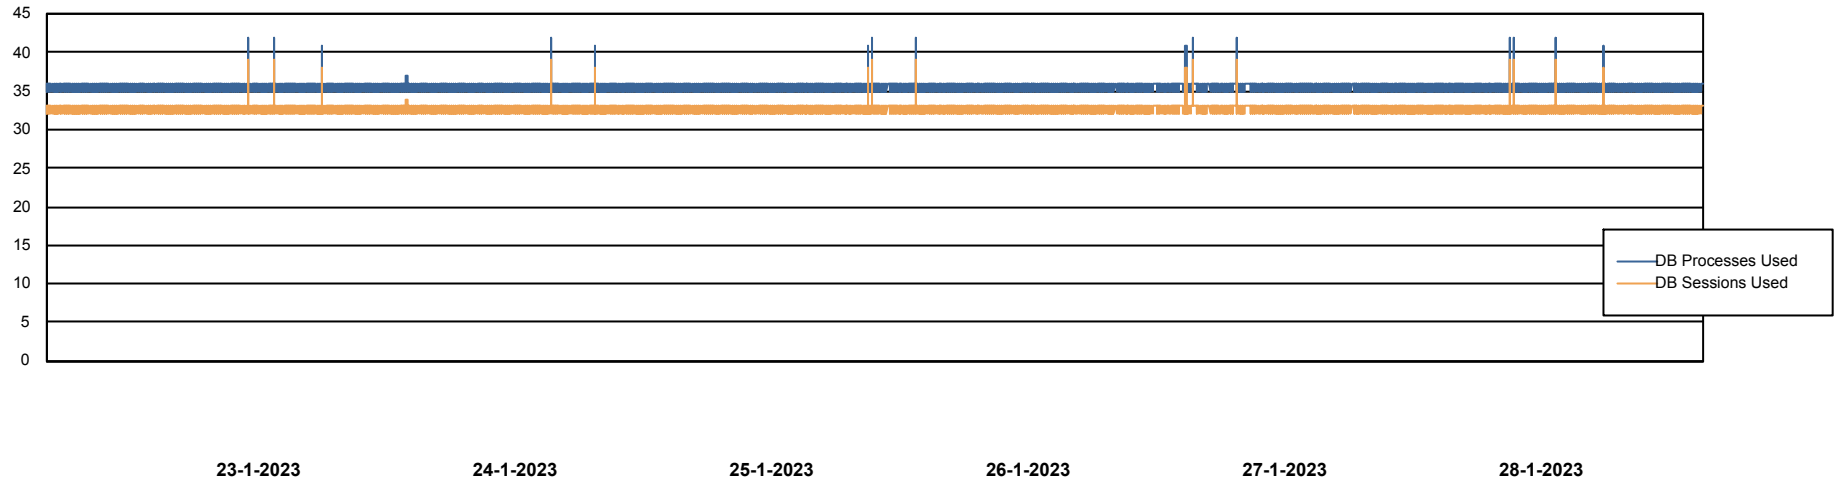

Weekly SLA Customer Report

Customer RFL_Production
Database ID 36

Database Performance RFLDB_Production

Weekly SLA Customer Report

Customer RFL_Production
Database ID 36

Database Performance RFLDB_Standby

DB Processes Max 1,000

Weekly SLA Customer Report

Customer RFL_Production
 Database ID 36

DATABASE SIZE RFLDB_Production

Database growth over last month

Database Tablespace RFLDB_Production

Date	Tablespace Name	Filesize (Gb)	Usedsize (Gb)	Percentage free
28-1-2023	ABSDATA	90	73	19
	INDX	231	191	17
27-1-2023	ABSDATA	90	73	19
	INDX	231	191	17
26-1-2023	ABSDATA	90	73	19
	INDX	231	191	17
25-1-2023	ABSDATA	90	73	19
	INDX	231	191	17
24-1-2023	ABSDATA	90	73	19
	INDX	231	191	17
23-1-2023	ABSDATA	90	73	19
	INDX	231	191	17
22-1-2023	ABSDATA	90	73	19
	INDX	231	191	17