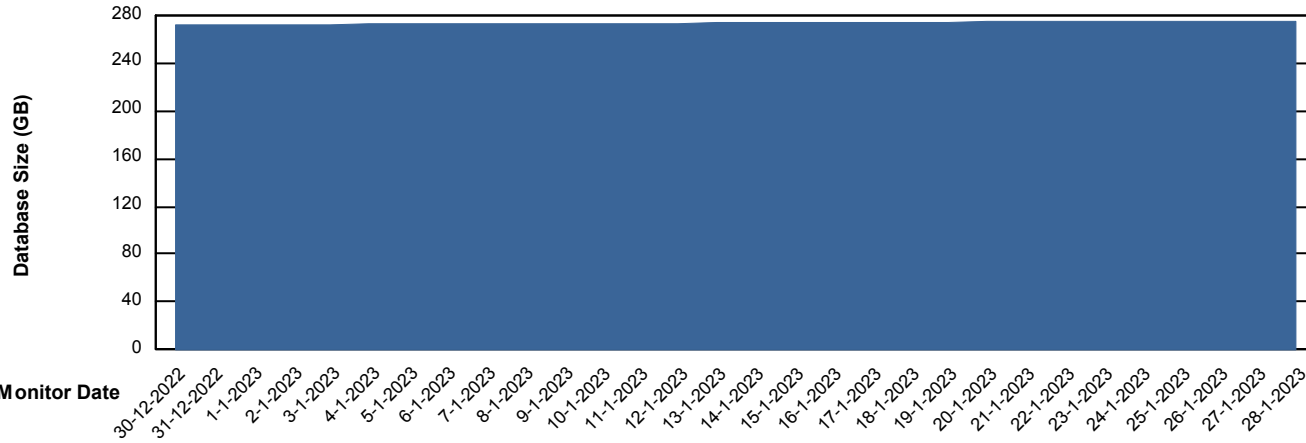

Weekly SLA Customer Report

Customer RFL_Production
Database ID 36

Database Performance RFLDB_Production

Weekly SLA Customer Report

Customer RFL_Production
Database ID 36

Database Performance RFLDB_Standby

DB Processes Max 1,000

Weekly SLA Customer Report

Customer RFL_Production
 Database ID 36

DATABASE SIZE RFLDB_Production

Database growth over last month

Database Tablespace RFLDB_Production

Date	Tablespace Name	Filesize (Gb)	Usedsize (Gb)	Percentage free
28-1-2023	ABSDATA	90	73	19
	INDX	231	191	17
27-1-2023	ABSDATA	90	73	19
	INDX	231	191	17
26-1-2023	ABSDATA	90	73	19
	INDX	231	191	17
25-1-2023	ABSDATA	90	73	19
	INDX	231	191	17
24-1-2023	ABSDATA	90	73	19
	INDX	231	191	17
23-1-2023	ABSDATA	90	73	19
	INDX	231	191	17
22-1-2023	ABSDATA	90	73	19
	INDX	231	191	17